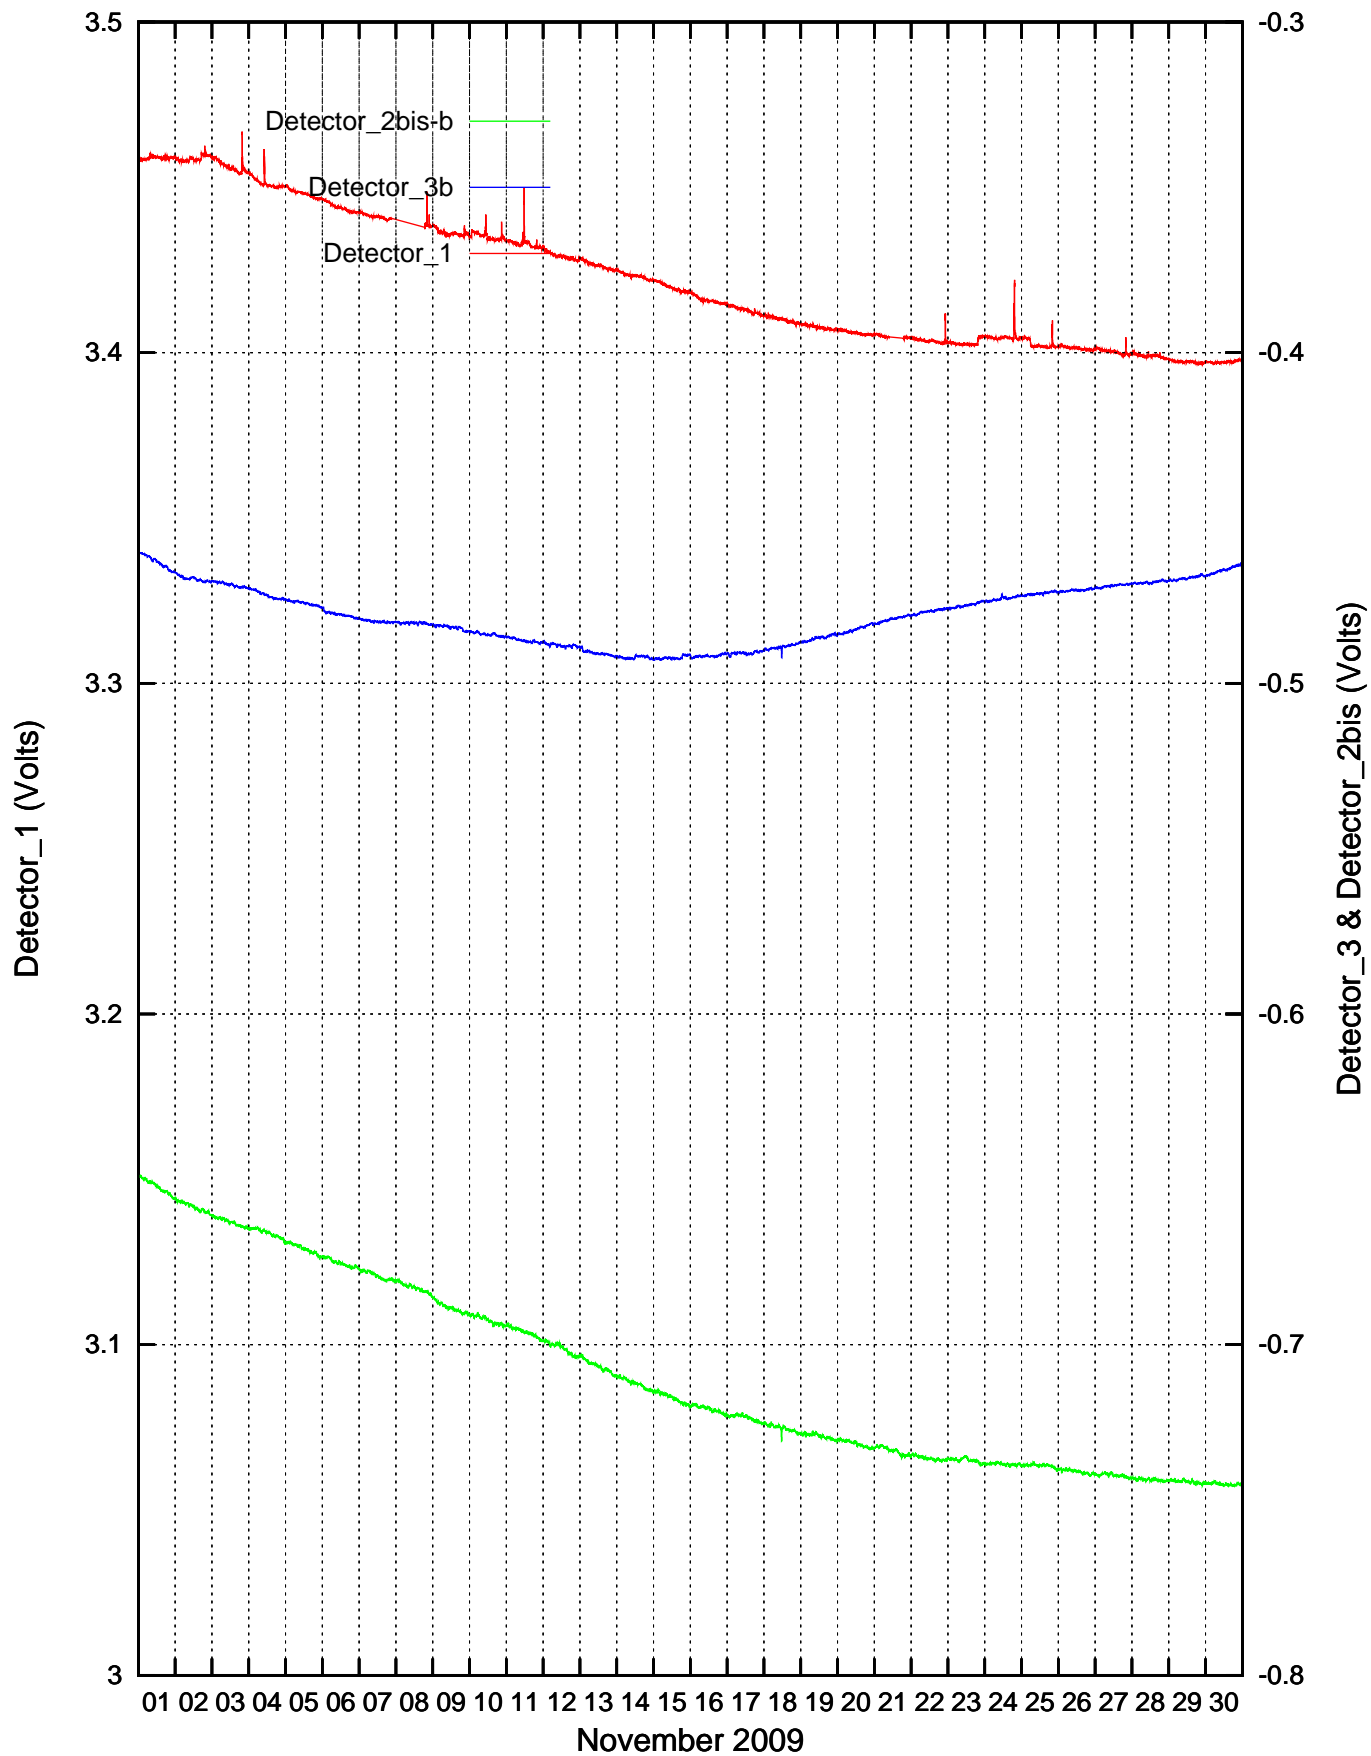

Detector_1 & Detector_3b recordings: June 2009

Detector_1 & Detector_3b recordings: July 2009

Detector_1 & Detector_3b recordings: August 2009

Detector_1 & Detector_3b recordings: September 2009

Detector_1 & Detector_3b recordings: October 2009

Detector_1 & Detector_3b recordings: November 2009

Detector_1 & Detector_3b recordings: December 2009