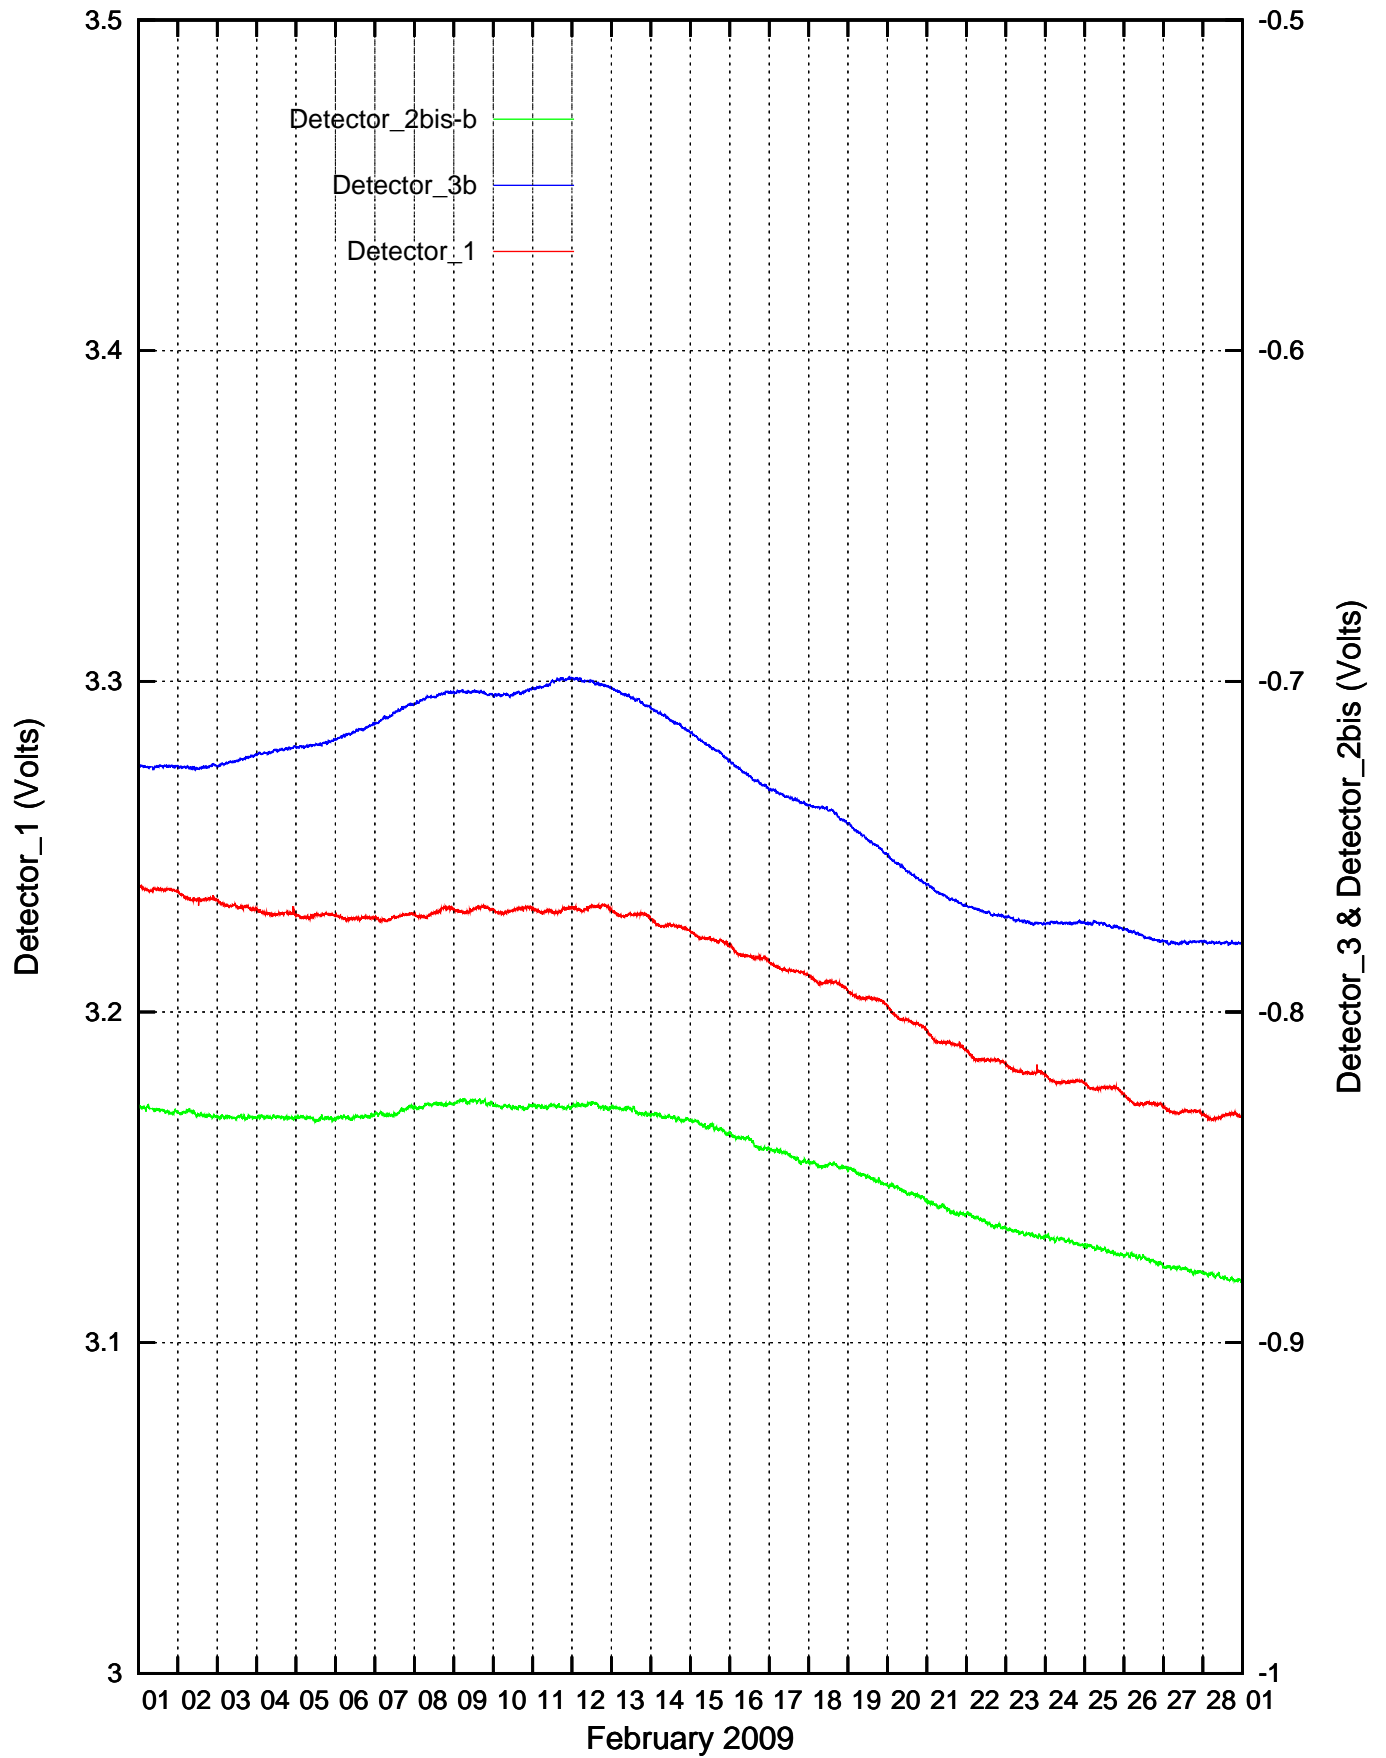

CdS Detectors recordings: January 2009

Detector_1 & Detector_3b recordings: February 2009

Detector_1 & Detector_3b recordings: March 2009

Detector_1 & Detector_3b recordings: April 2009

Detector_1 & Detector_3b recordings: May 2009

Detector_1 & Detector_3b recordings: June 2009

Detector_1 & Detector_3b recordings: July 2009

Detector_1 & Detector_3b recordings: August 2009

Detector_1 & Detector_3b recordings: September 2009

Detector_1 & Detector_3b recordings: October 2009

Detector_1 & Detector_3b recordings: November 2009

Detector_1 & Detector_3b recordings: December 2009