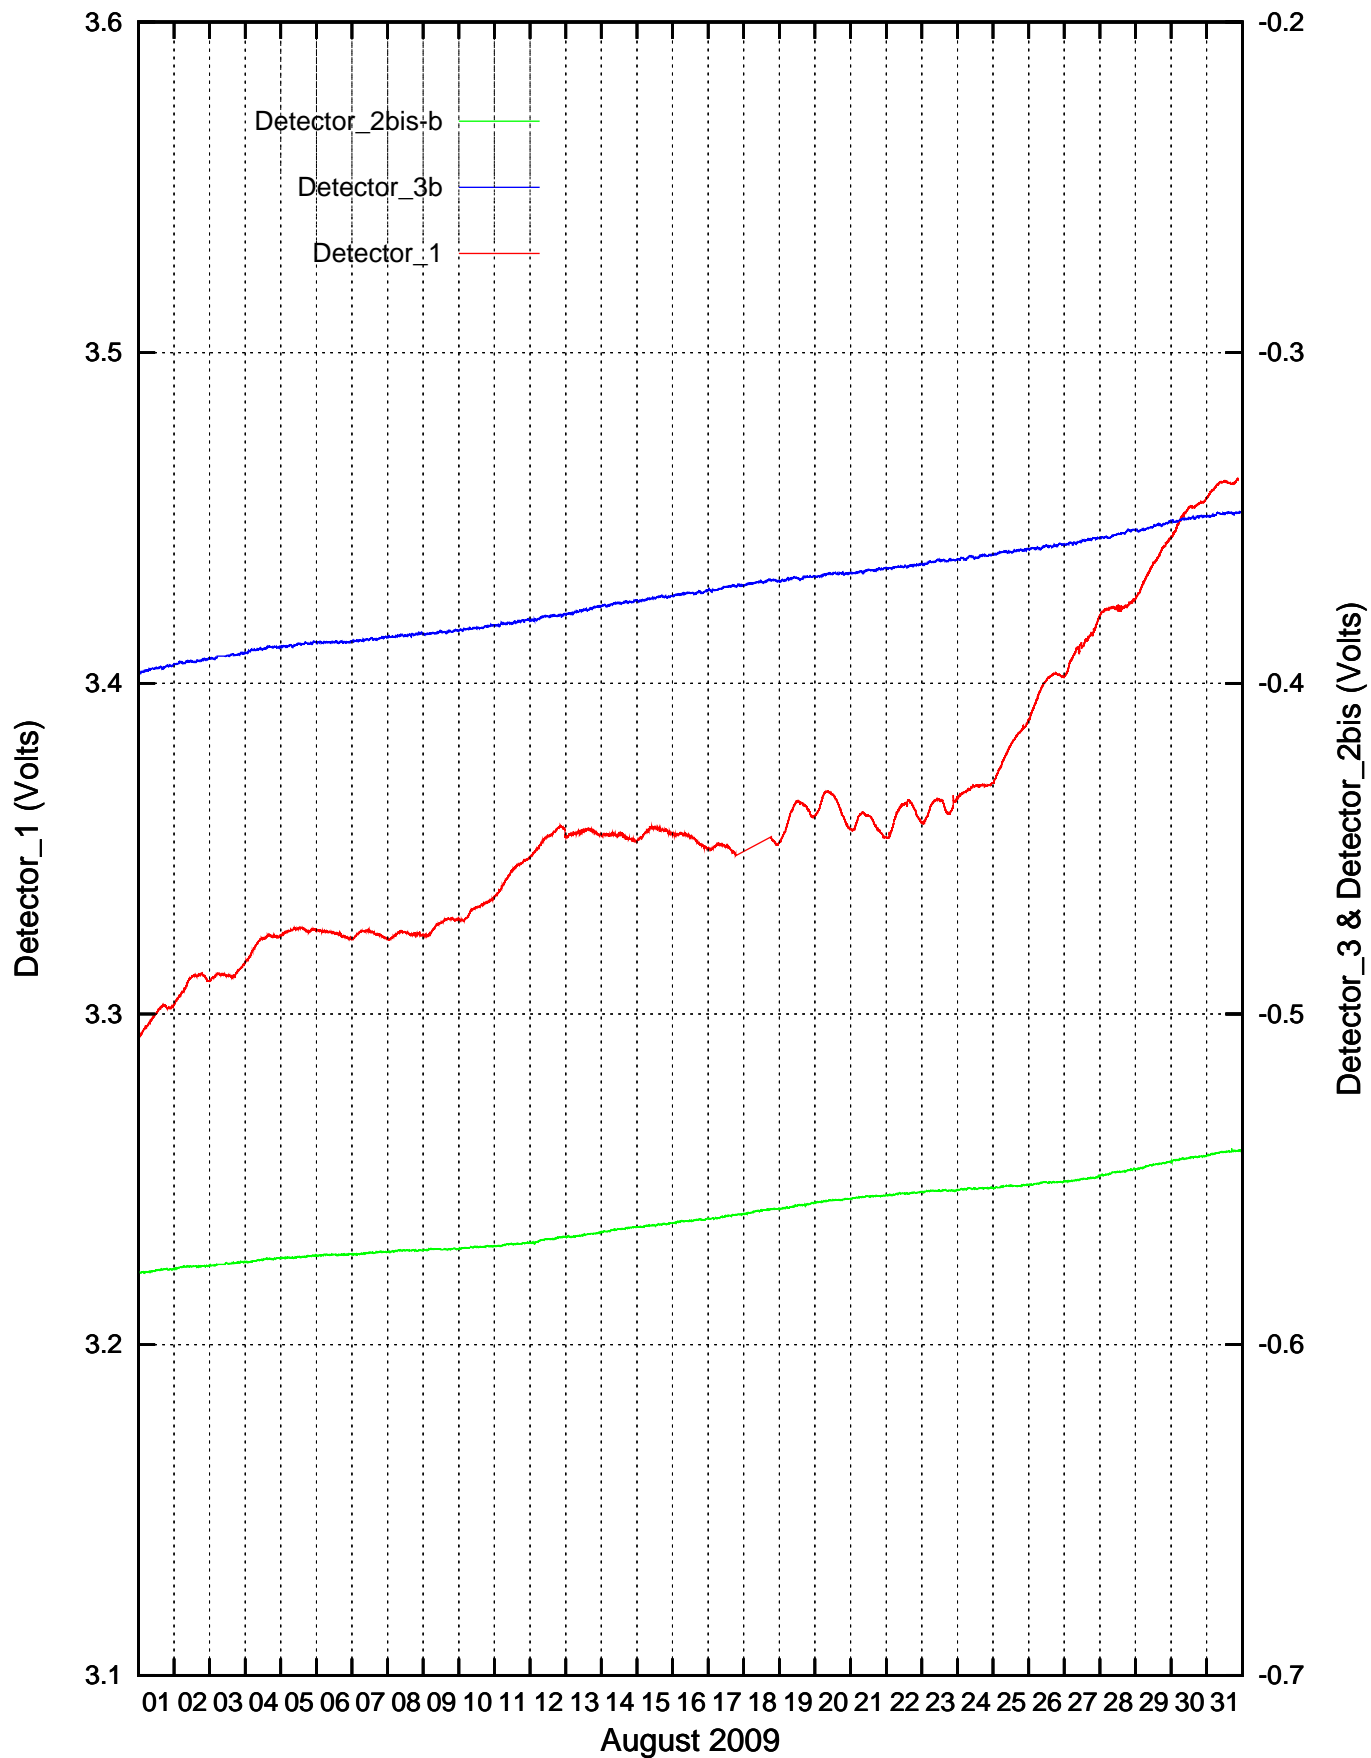

CdS Detectors recordings: January 2009

Detector_1 & Detector_3b recordings: February 2009

Detector_1 & Detector_3b recordings: March 2009

Detector_1 & Detector_3b recordings: April 2009

Detector_1 & Detector_3b recordings: May 2009

Detector_1 & Detector_3b recordings: June 2009

Detector_1 & Detector_3b recordings: July 2009

Detector_1 & Detector_3b recordings: August 2009

Detector_1 & Detector_3b recordings: September 2009

Detector_1 & Detector_3b recordings: October 2009

Detector_1 & Detector_3b recordings: November 2009

Detector_1 & Detector_3b recordings: December 2009