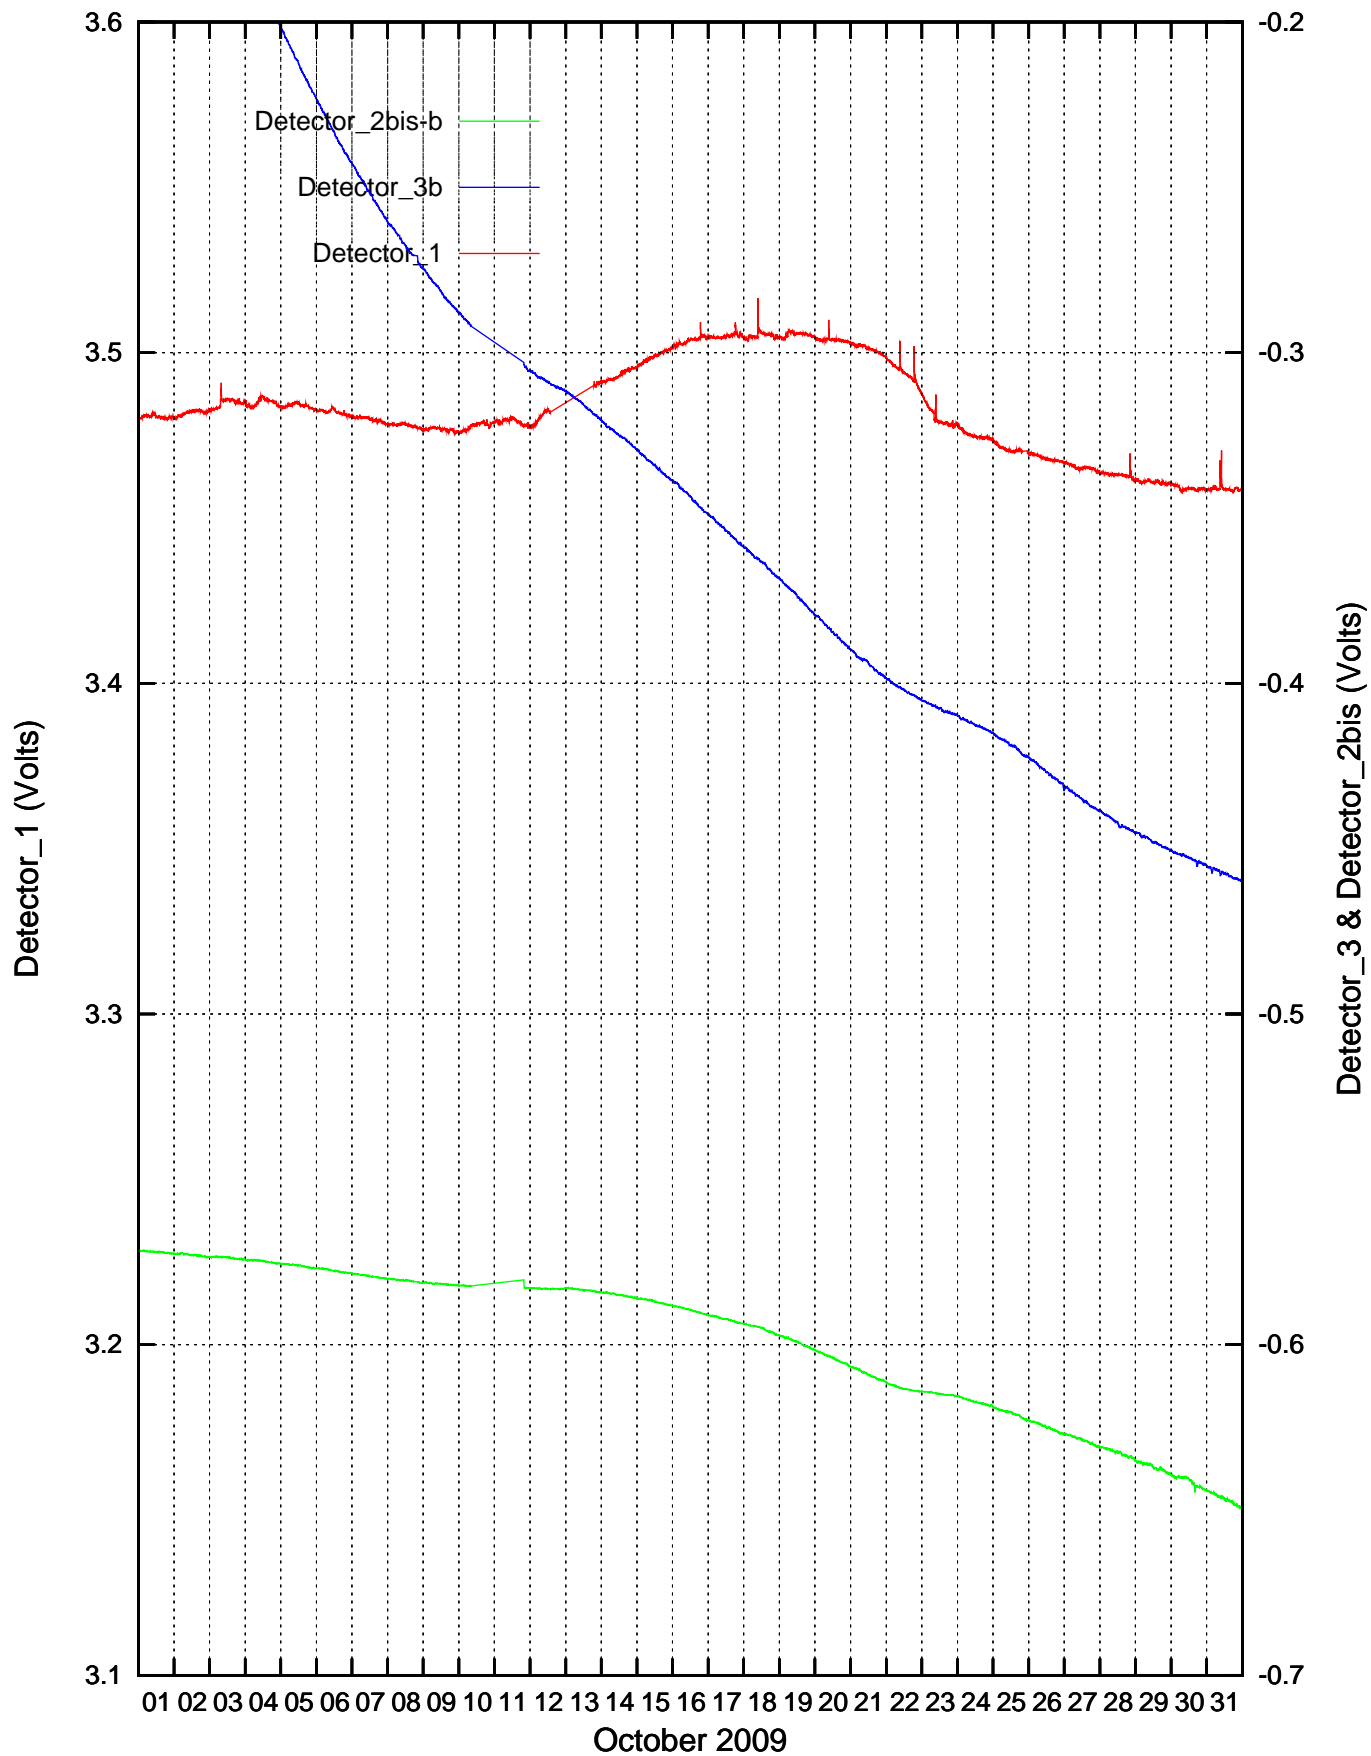

Detector_1 & Detector_3b recordings: June 2009

Detector_1 & Detector_3b recordings: July 2009

Detector_1 & Detector_3b recordings: August 2009

Detector_1 & Detector_3b recordings: September 2009

Detector_1 & Detector_3b recordings: October 2009

Detector_1 & Detector_3b recordings: November 2009

Detector_1 & Detector_3b recordings: December 2009