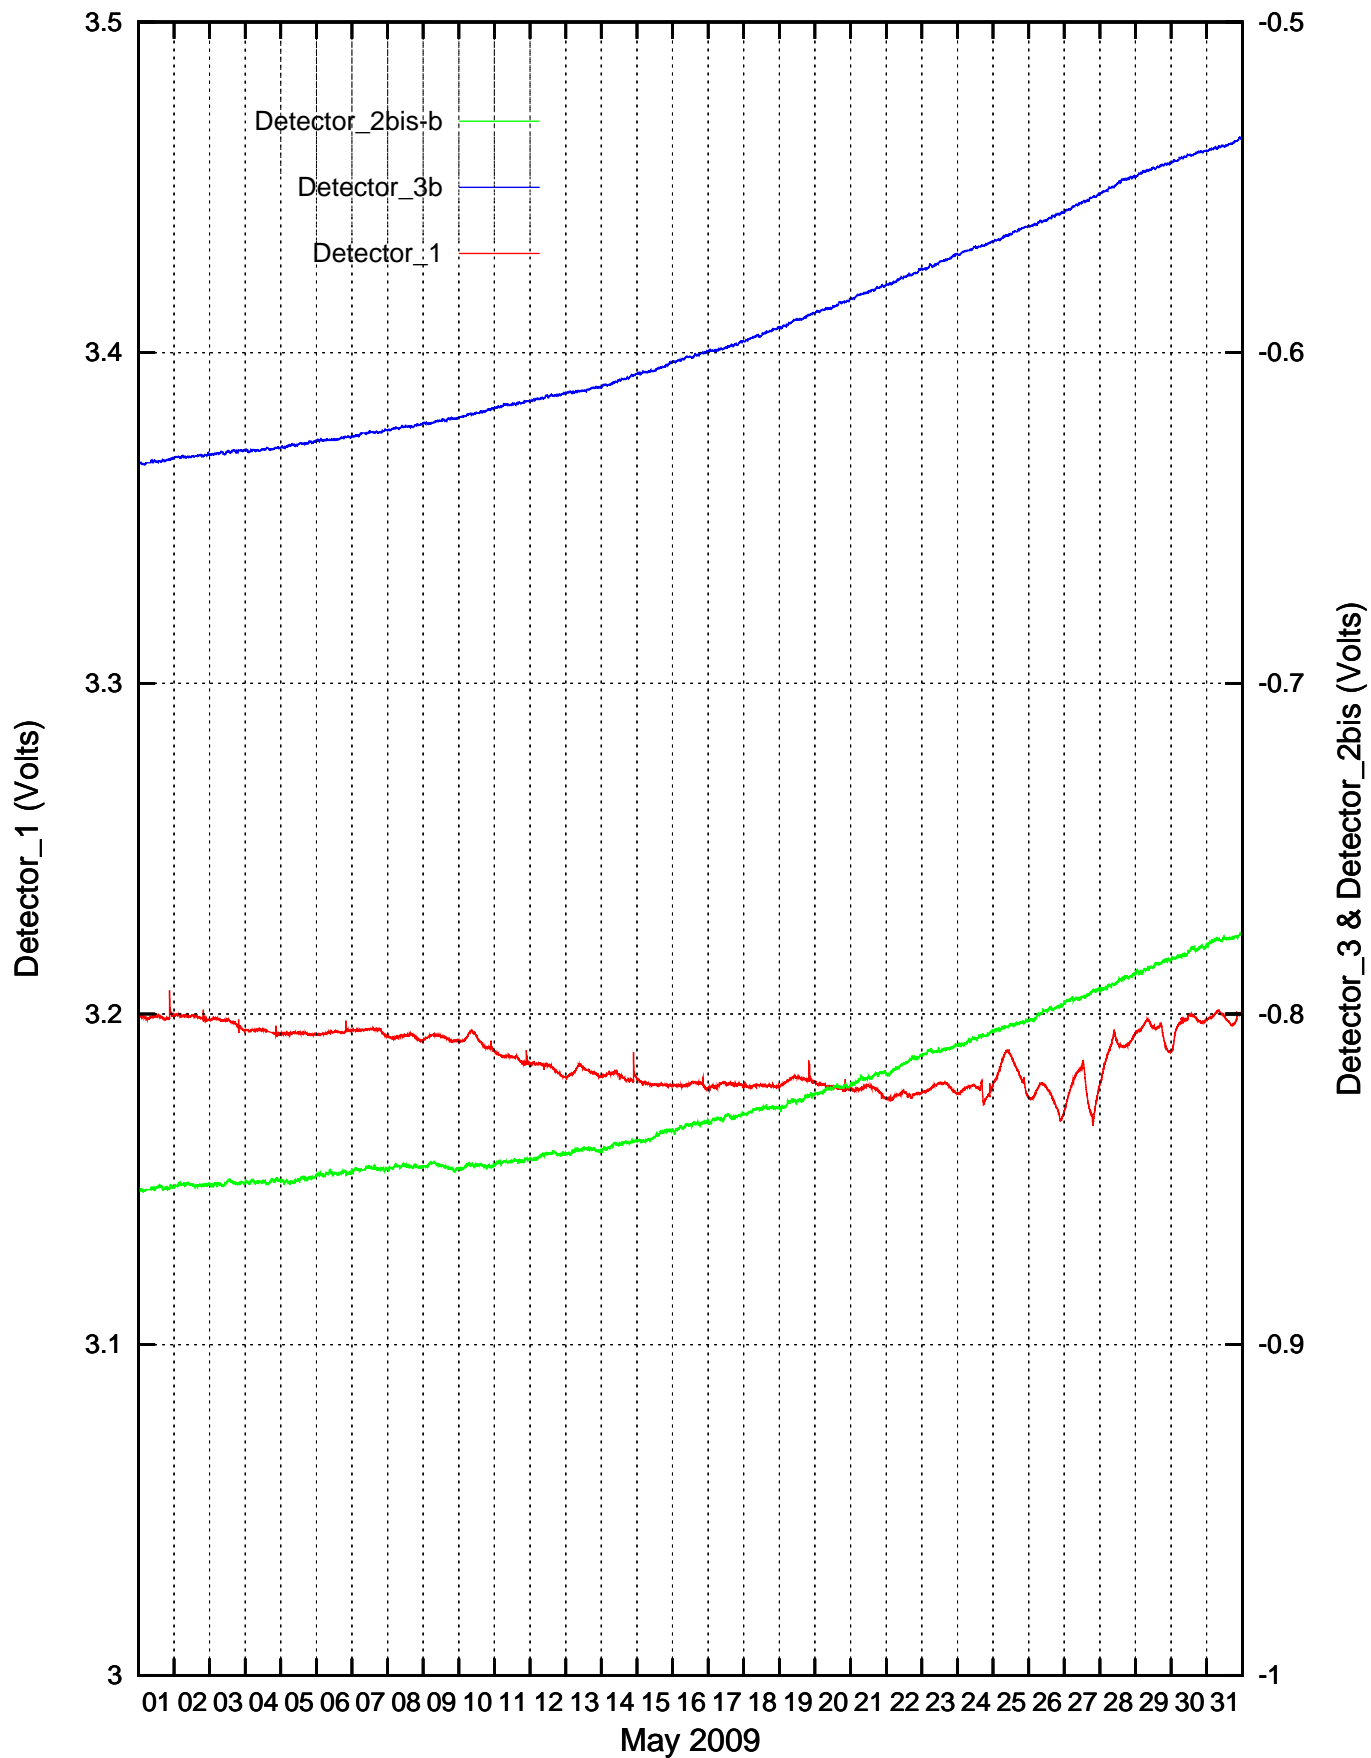

CdS Detectors recordings: January 2009

Detector_1 & Detector_3b recordings: February 2009

Detector_1 & Detector_3b recordings: March 2009

Detector_1 & Detector_3b recordings: April 2009

Detector_1 & Detector_3b recordings: May 2009

Detector_1 & Detector_3b recordings: June 2009

Detector_1 & Detector_3b recordings: July 2009

Detector_1 & Detector_3b recordings: August 2009

Detector_1 & Detector_3b recordings: September 2009

Detector_1 & Detector_3b recordings: October 2009

Detector_1 & Detector_3b recordings: November 2009

Detector_1 & Detector_3b recordings: December 2009