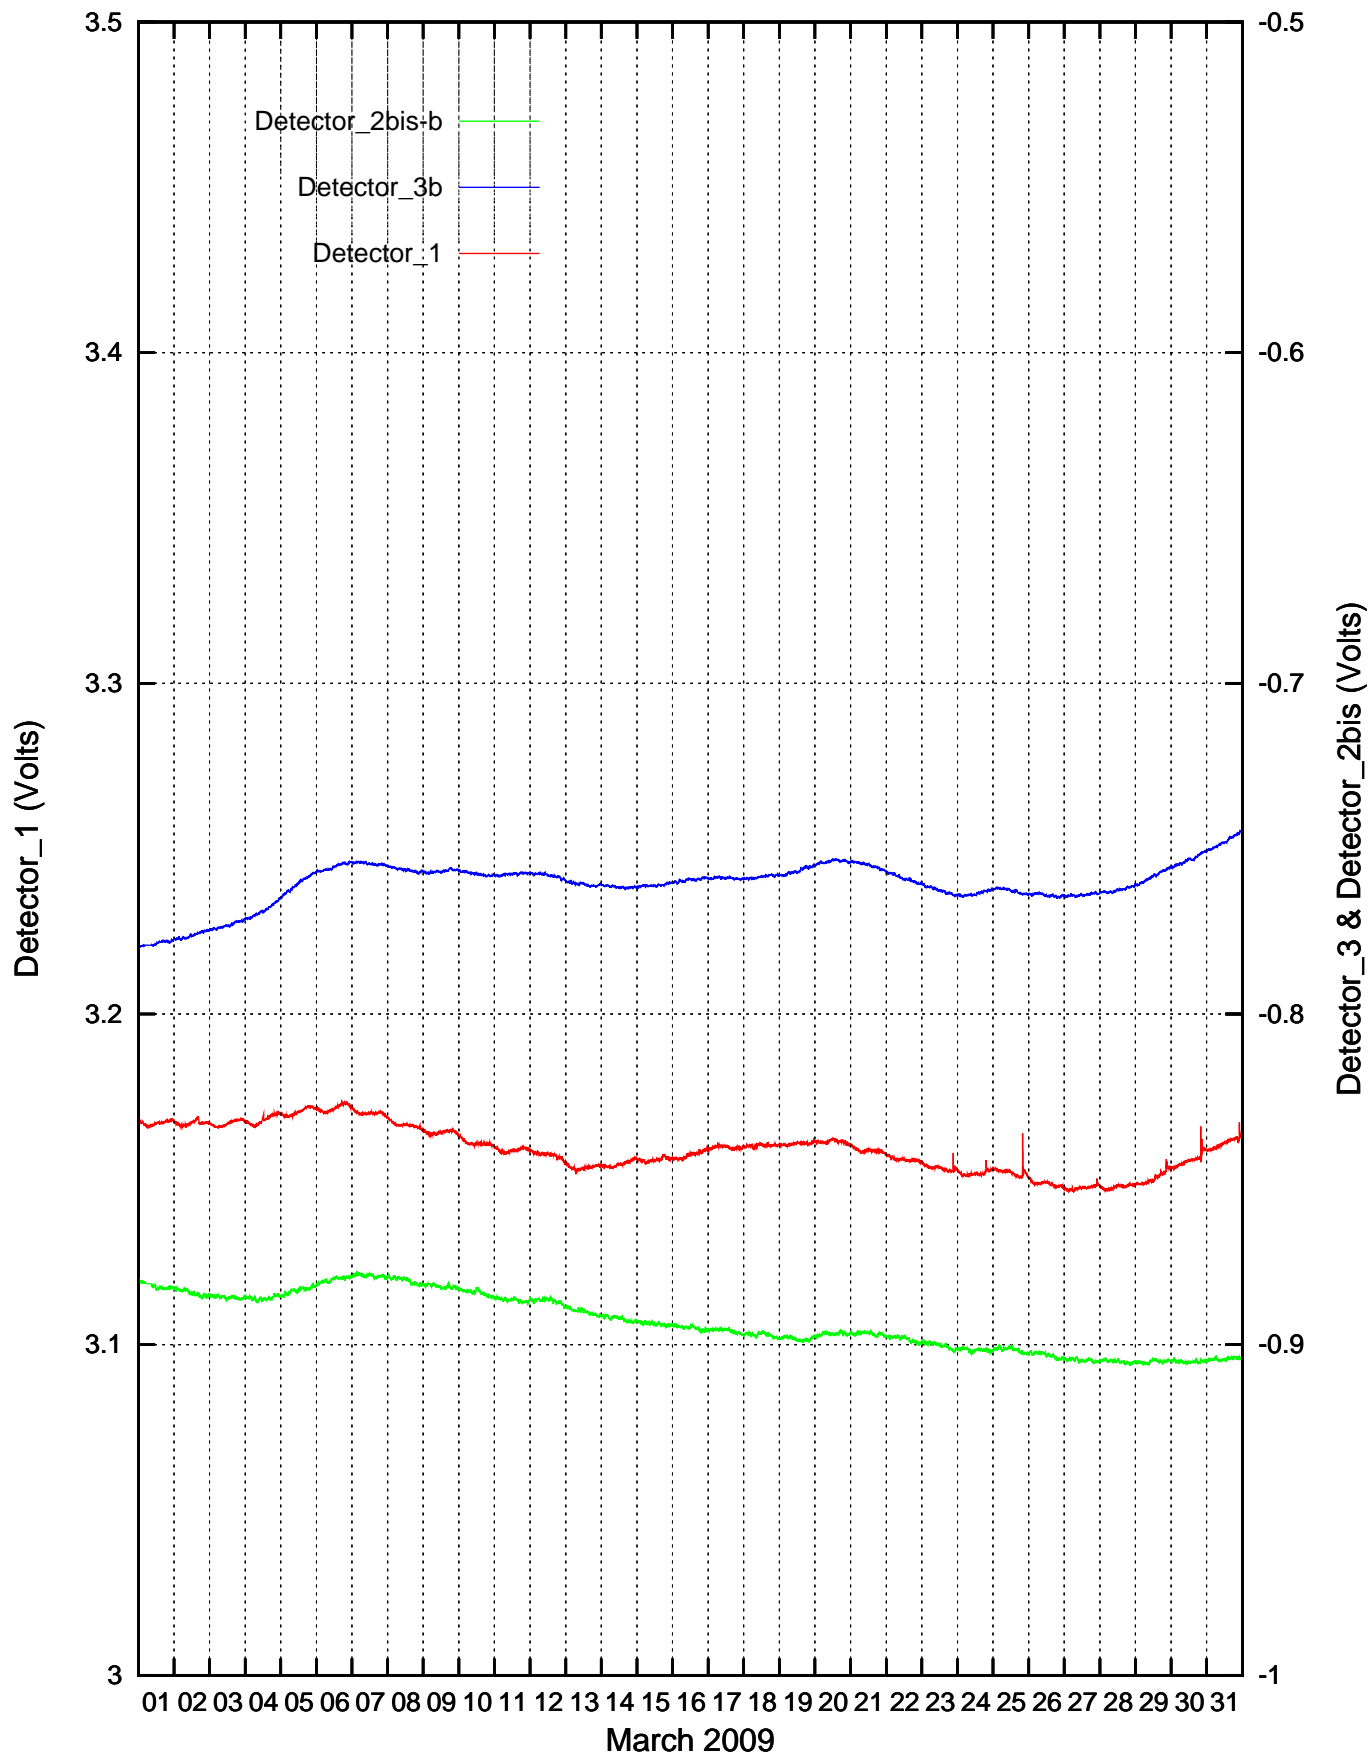

CdS Detectors recordings: January 2009

Detector_1 & Detector_3b recordings: February 2009

Detector_1 & Detector_3b recordings: March 2009

Detector_1 & Detector_3b recordings: April 2009

Detector_1 & Detector_3b recordings: May 2009

Detector_1 & Detector_3b recordings: June 2009

Detector_1 & Detector_3b recordings: July 2009

Detector_1 & Detector_3b recordings: August 2009

Detector_1 & Detector_3b recordings: September 2009

Detector_1 & Detector_3b recordings: October 2009

Detector_1 & Detector_3b recordings: November 2009

Detector_1 & Detector_3b recordings: December 2009