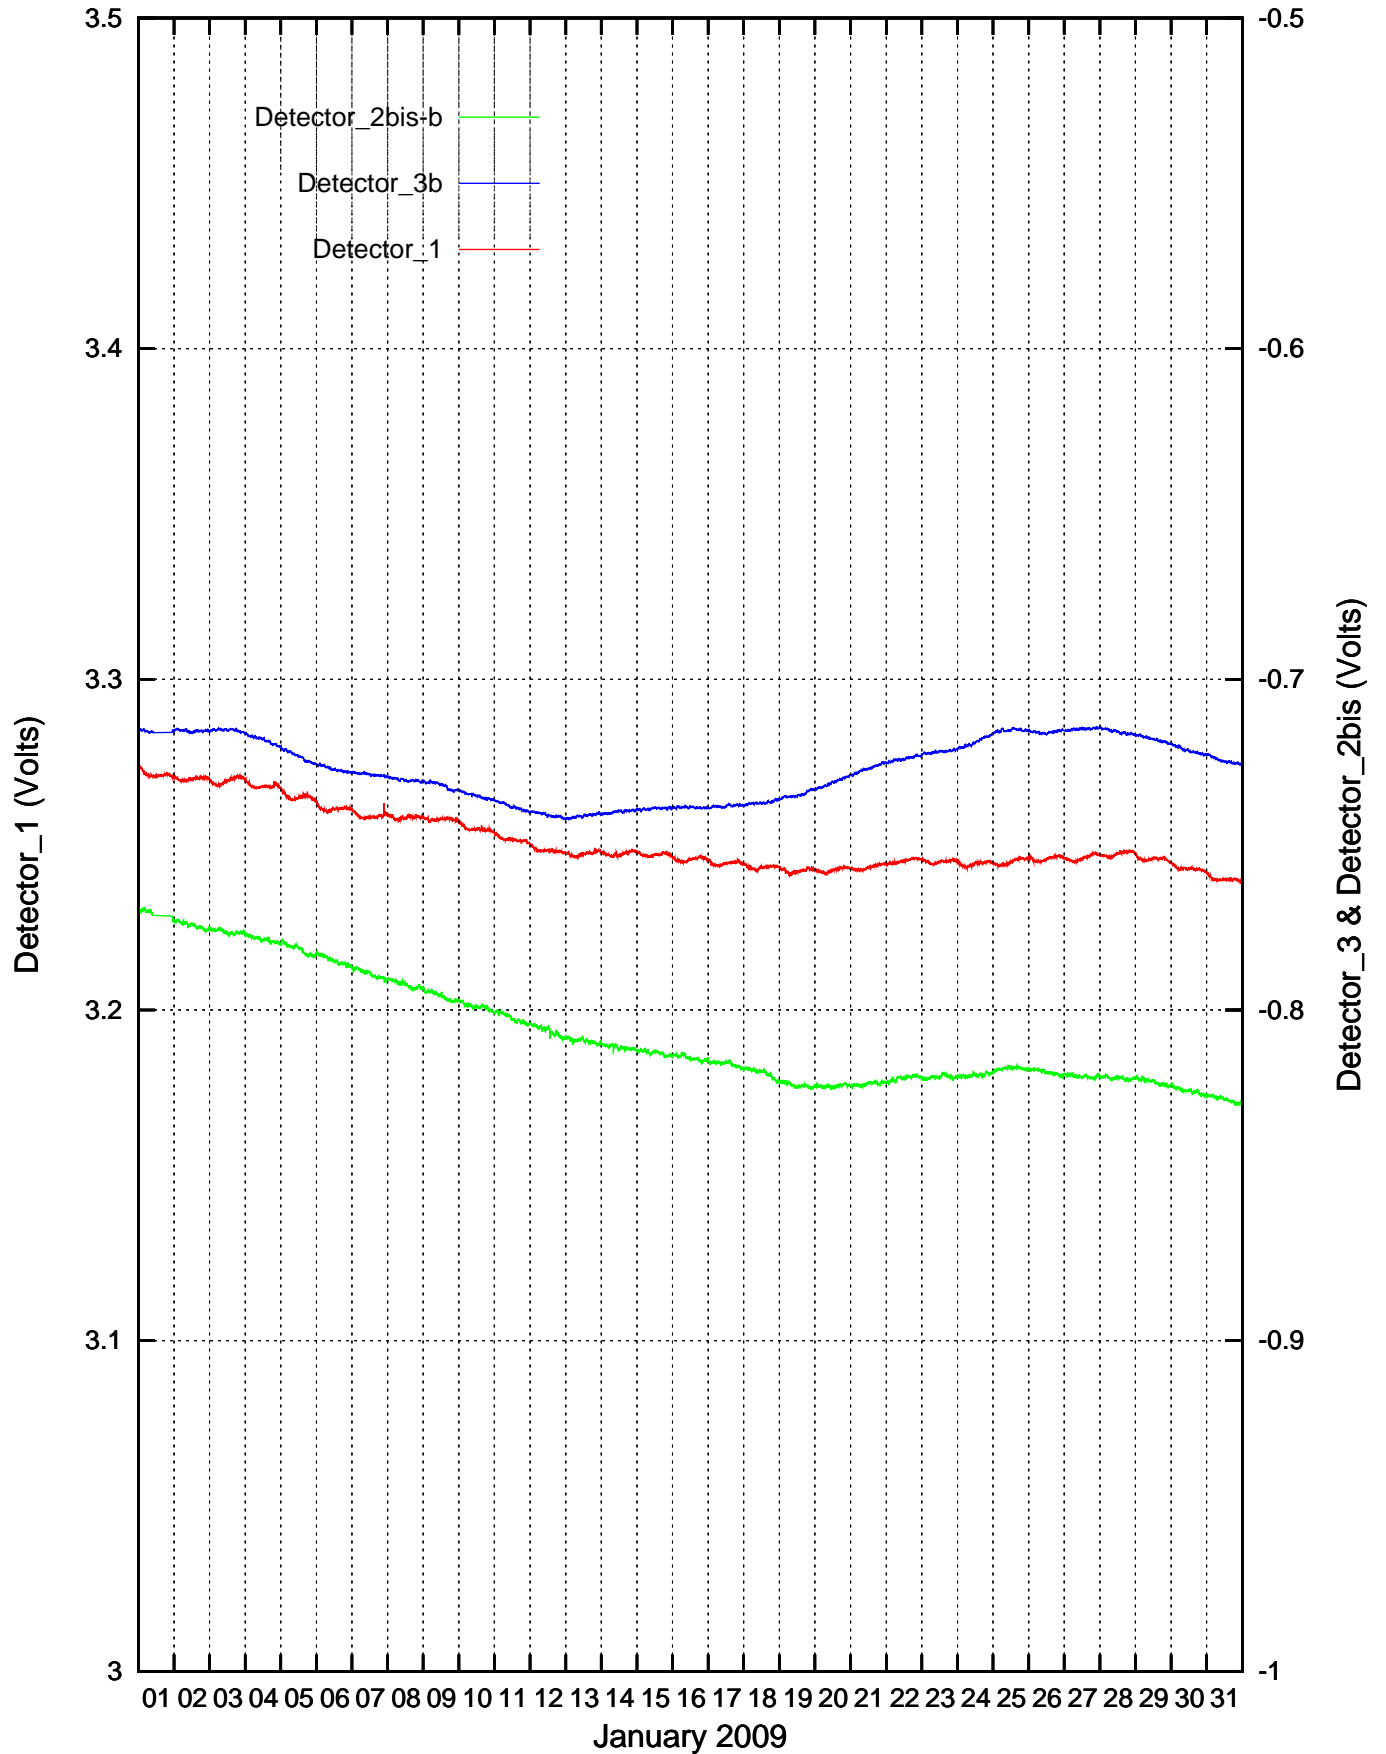

CdS Detectors recordings: January 2009

Detector_1 & Detector_3b recordings: February 2009

Detector_1 & Detector_3b recordings: March 2009

Detector_1 & Detector_3b recordings: April 2009

Detector_1 & Detector_3b recordings: May 2009

Detector_1 & Detector_3b recordings: June 2009

Detector_1 & Detector_3b recordings: July 2009

Detector_1 & Detector_3b recordings: August 2009

Detector_1 & Detector_3b recordings: September 2009

Detector_1 & Detector_3b recordings: October 2009

Detector_1 & Detector_3b recordings: November 2009

Detector_1 & Detector_3b recordings: December 2009