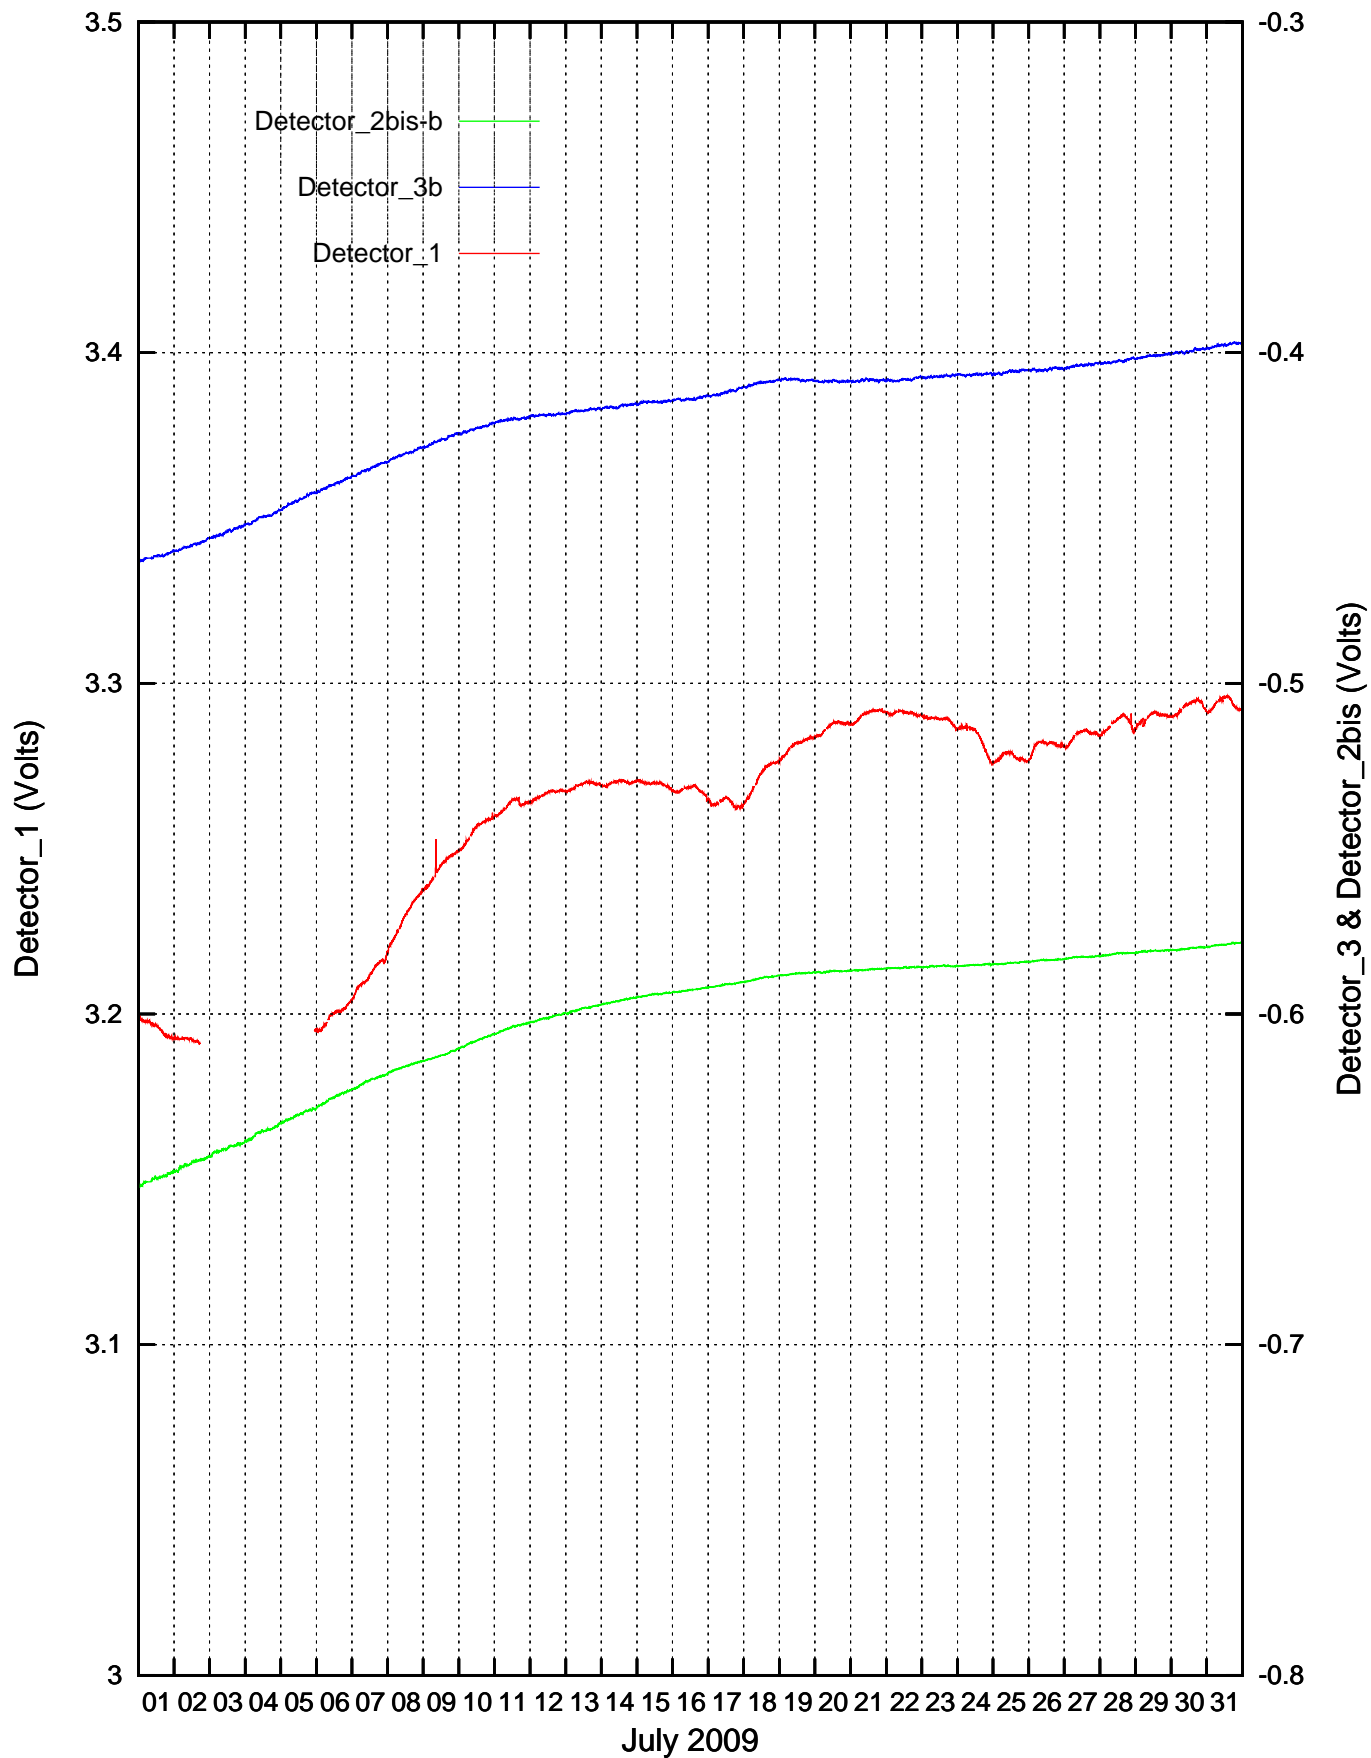

CdS Detectors recordings: January 2009

Detector_1 & Detector_3b recordings: February 2009

Detector_1 & Detector_3b recordings: March 2009

Detector_1 & Detector_3b recordings: April 2009

Detector_1 & Detector_3b recordings: May 2009

Detector_1 & Detector_3b recordings: June 2009

Detector_1 & Detector_3b recordings: July 2009

Detector_1 & Detector_3b recordings: August 2009

Detector_1 & Detector_3b recordings: September 2009

Detector_1 & Detector_3b recordings: October 2009

Detector_1 & Detector_3b recordings: November 2009

Detector_1 & Detector_3b recordings: December 2009