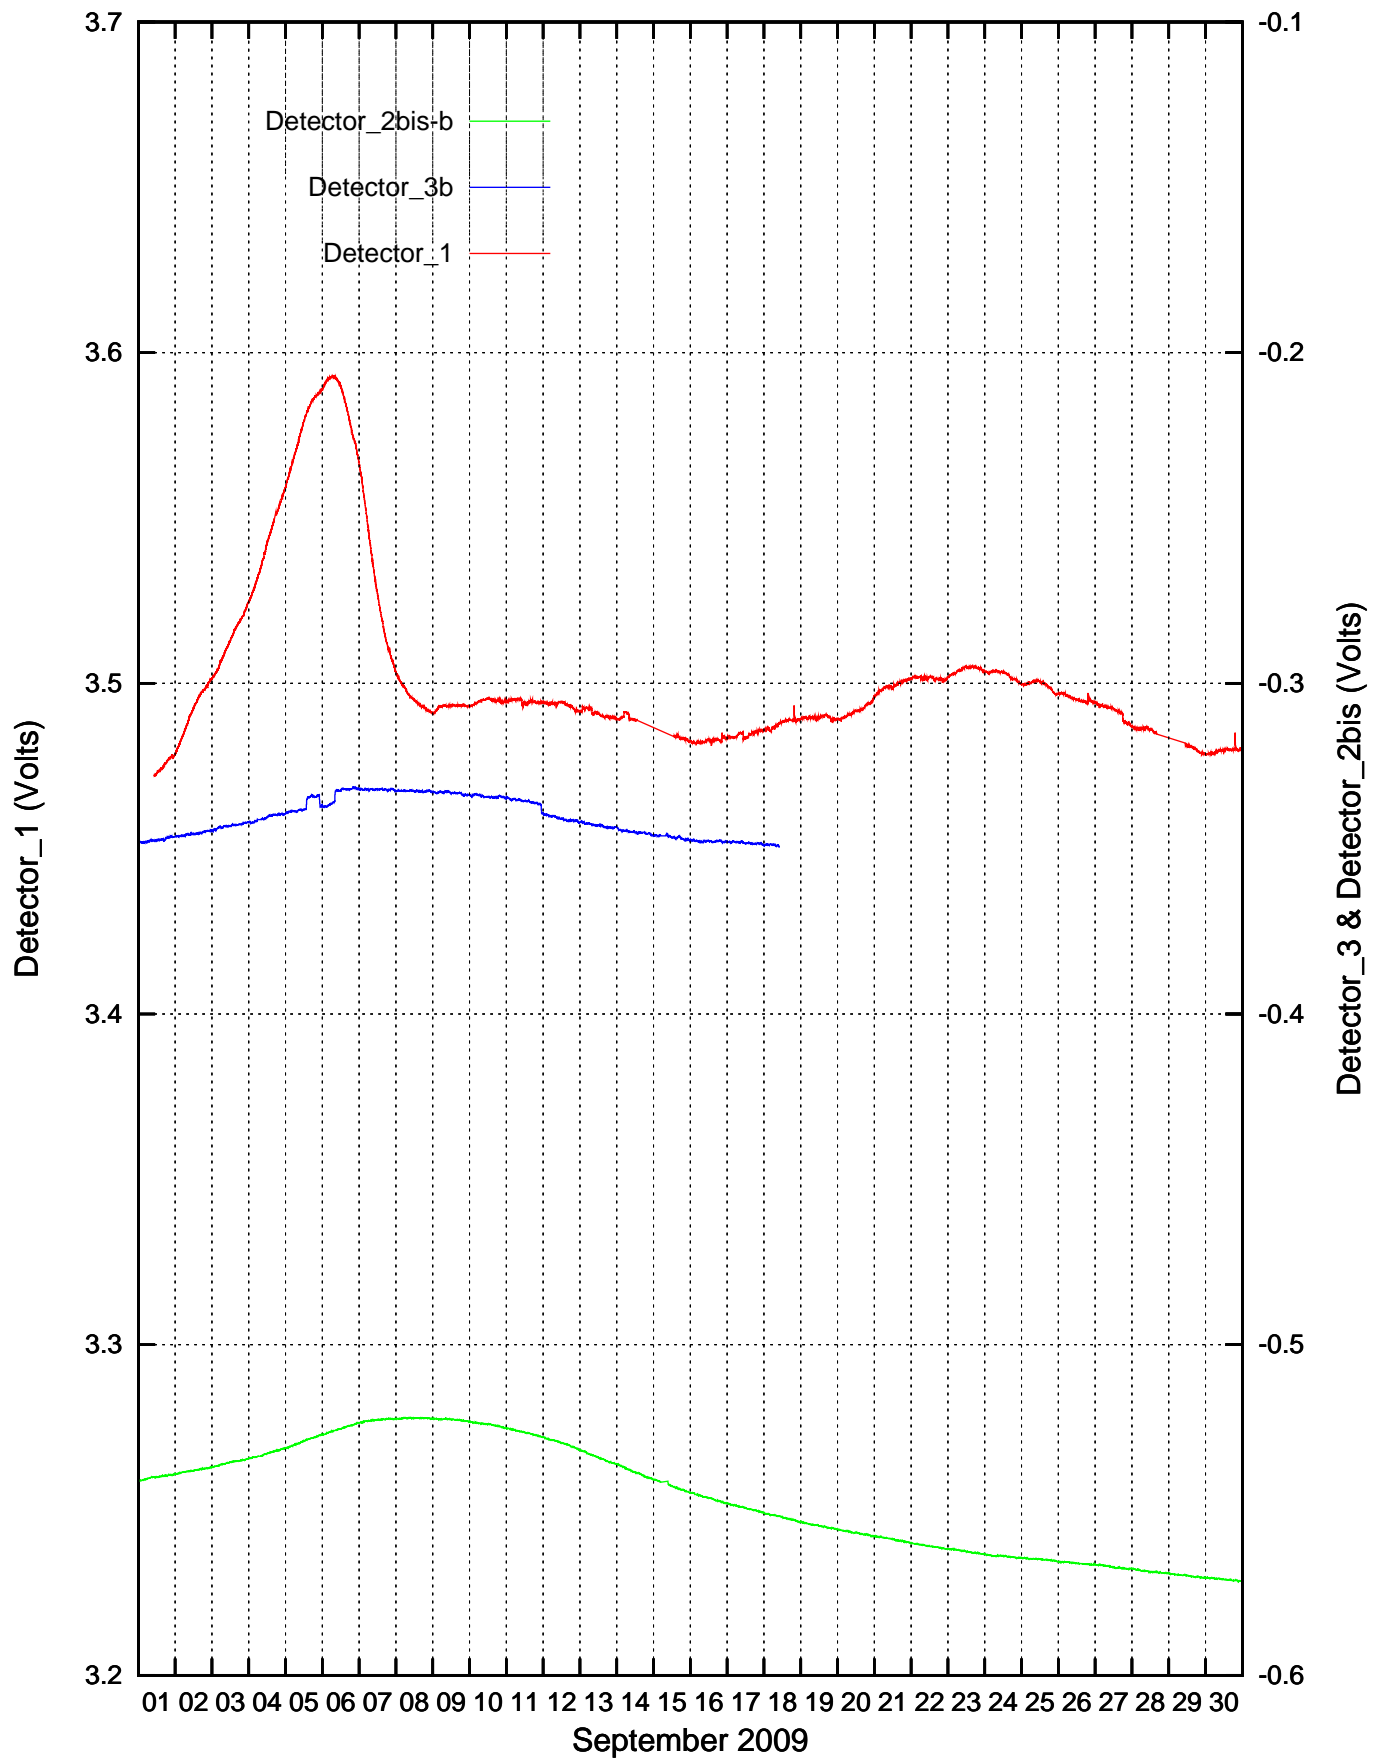

Detector_1 & Detector_3b recordings: June 2009

Detector_1 & Detector_3b recordings: July 2009

Detector_1 & Detector_3b recordings: August 2009

Detector_1 & Detector_3b recordings: September 2009

Detector_1 & Detector_3b recordings: October 2009

Detector_1 & Detector_3b recordings: November 2009

Detector_1 & Detector_3b recordings: December 2009