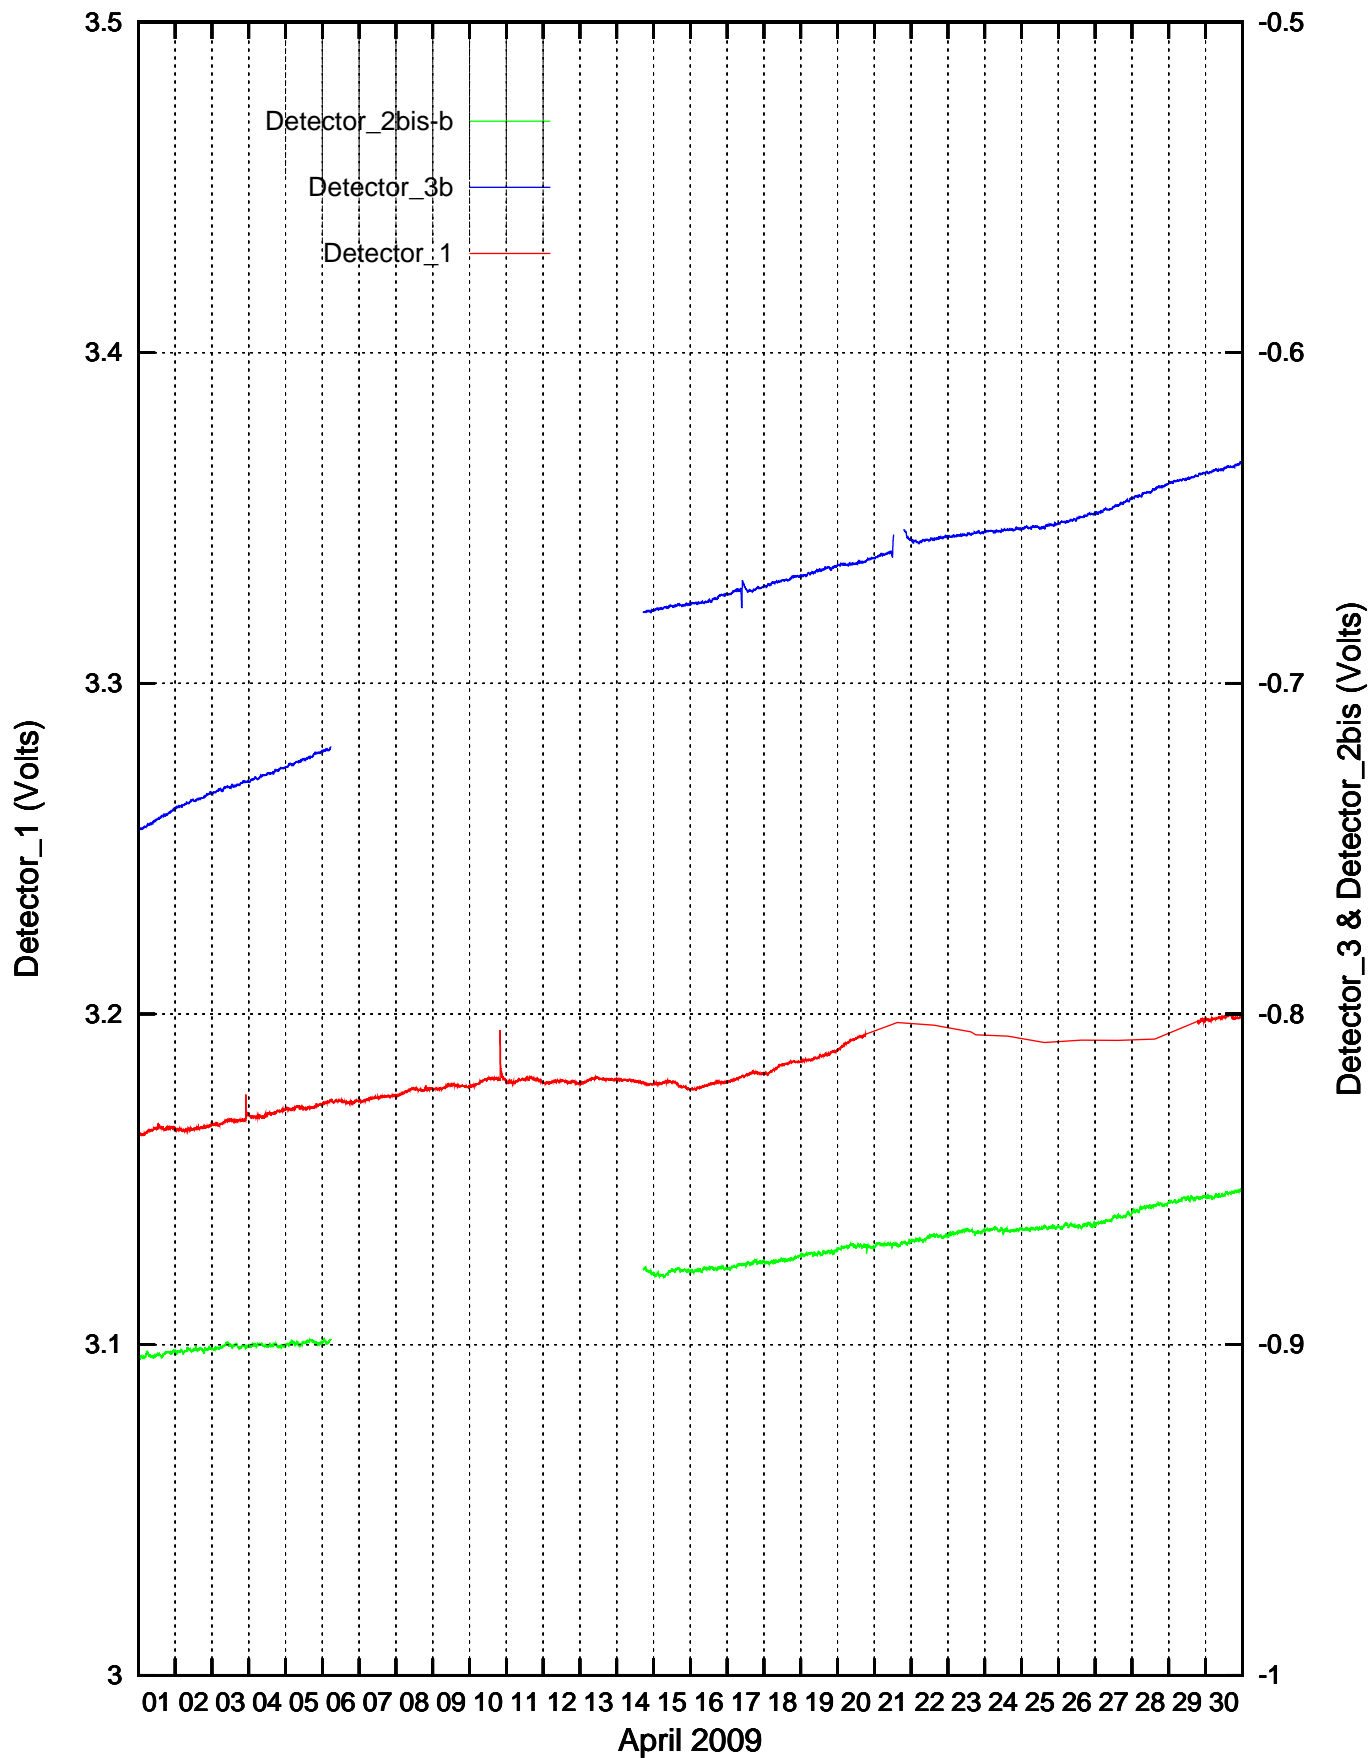

CdS Detectors recordings: January 2009

Detector_1 & Detector_3b recordings: February 2009

Detector_1 & Detector_3b recordings: March 2009

Detector_1 & Detector_3b recordings: April 2009

Detector_1 & Detector_3b recordings: May 2009

Detector_1 & Detector_3b recordings: June 2009

Detector_1 & Detector_3b recordings: July 2009

Detector_1 & Detector_3b recordings: August 2009

Detector_1 & Detector_3b recordings: September 2009

Detector_1 & Detector_3b recordings: October 2009

Detector_1 & Detector_3b recordings: November 2009

Detector_1 & Detector_3b recordings: December 2009