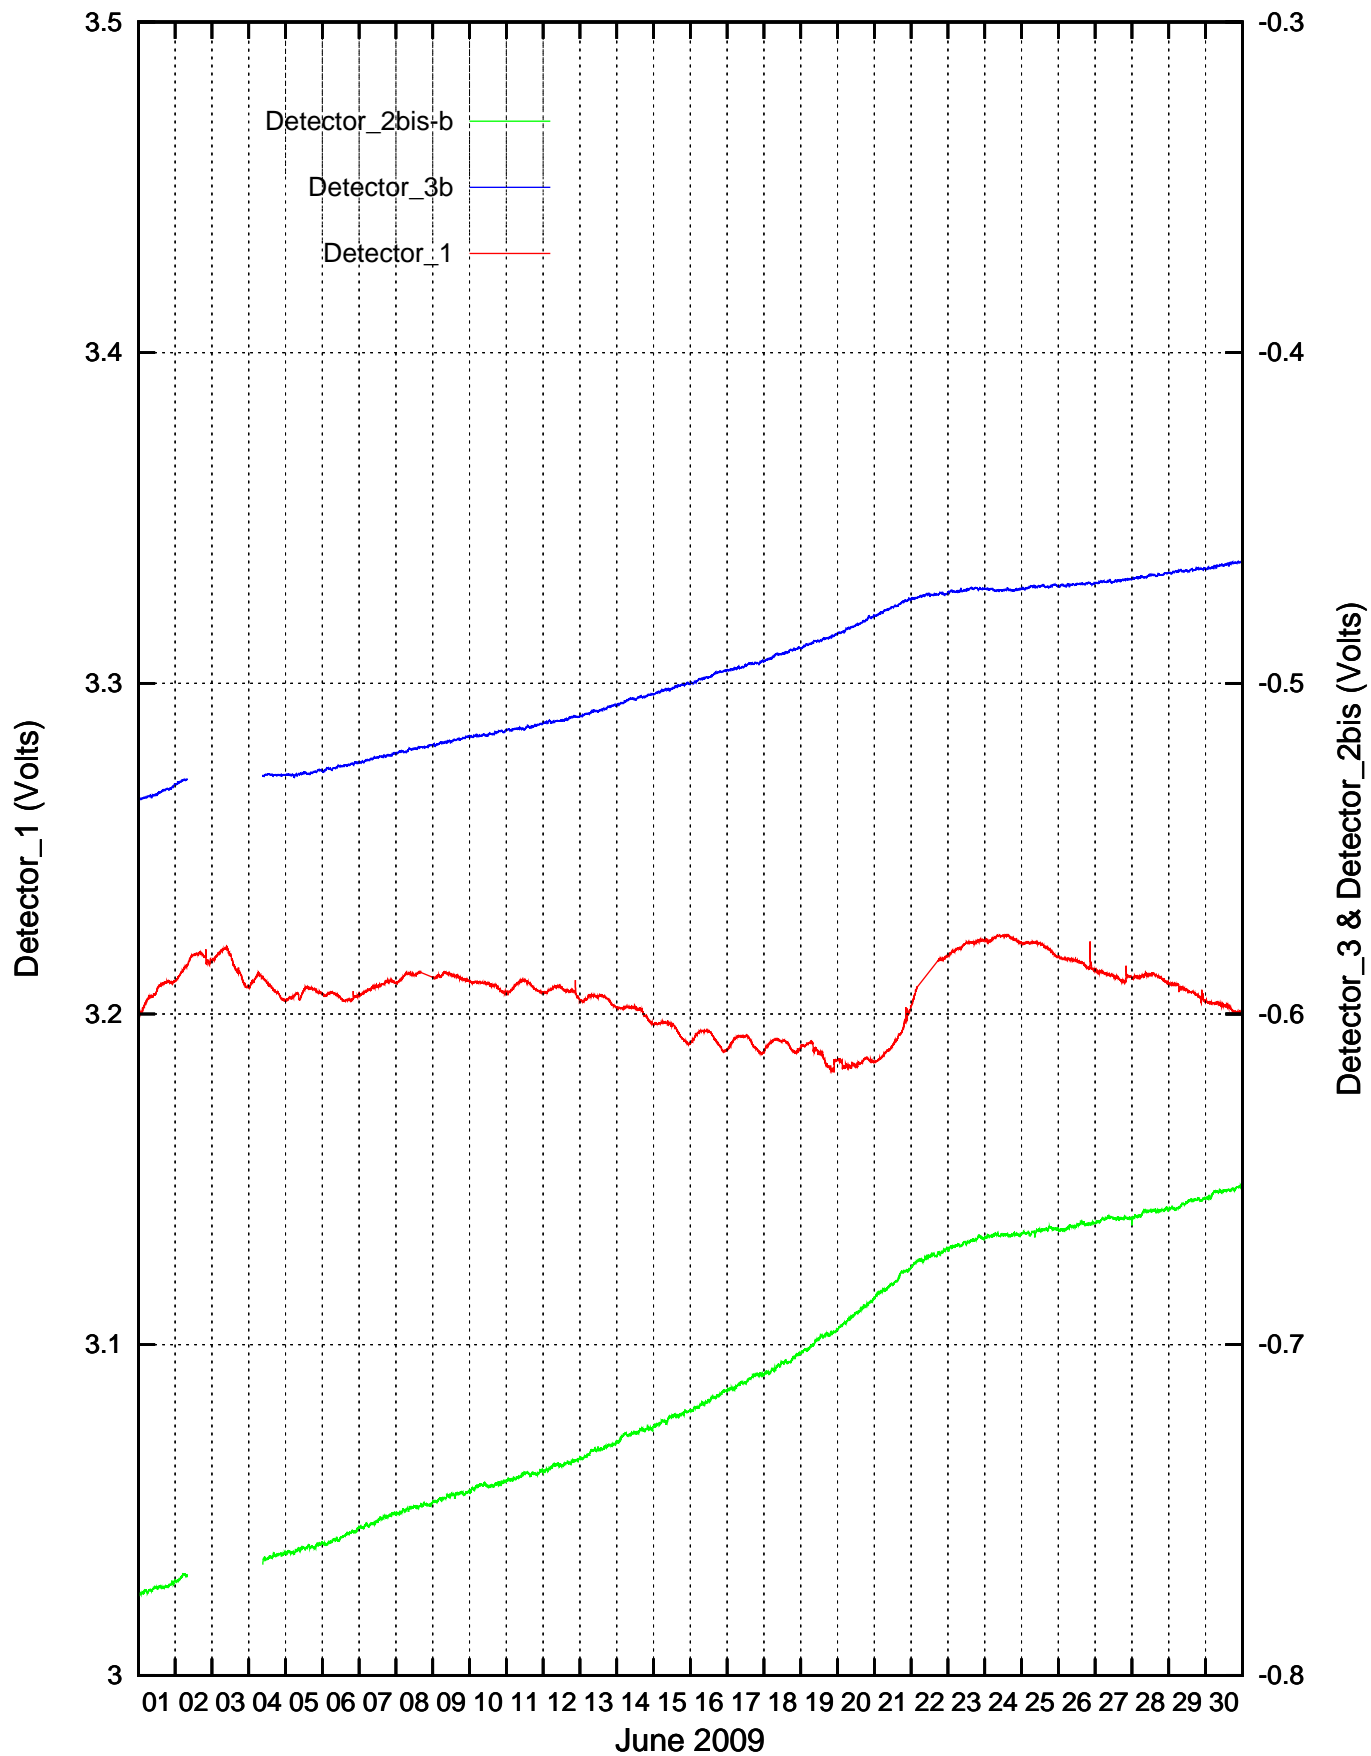

CdS Detectors recordings: January 2009

Detector_1 & Detector_3b recordings: February 2009

Detector_1 & Detector_3b recordings: March 2009

Detector_1 & Detector_3b recordings: April 2009

Detector_1 & Detector_3b recordings: May 2009

Detector_1 & Detector_3b recordings: June 2009

Detector_1 & Detector_3b recordings: July 2009

Detector_1 & Detector_3b recordings: August 2009

Detector_1 & Detector_3b recordings: September 2009

Detector_1 & Detector_3b recordings: October 2009

Detector_1 & Detector_3b recordings: November 2009

Detector_1 & Detector_3b recordings: December 2009