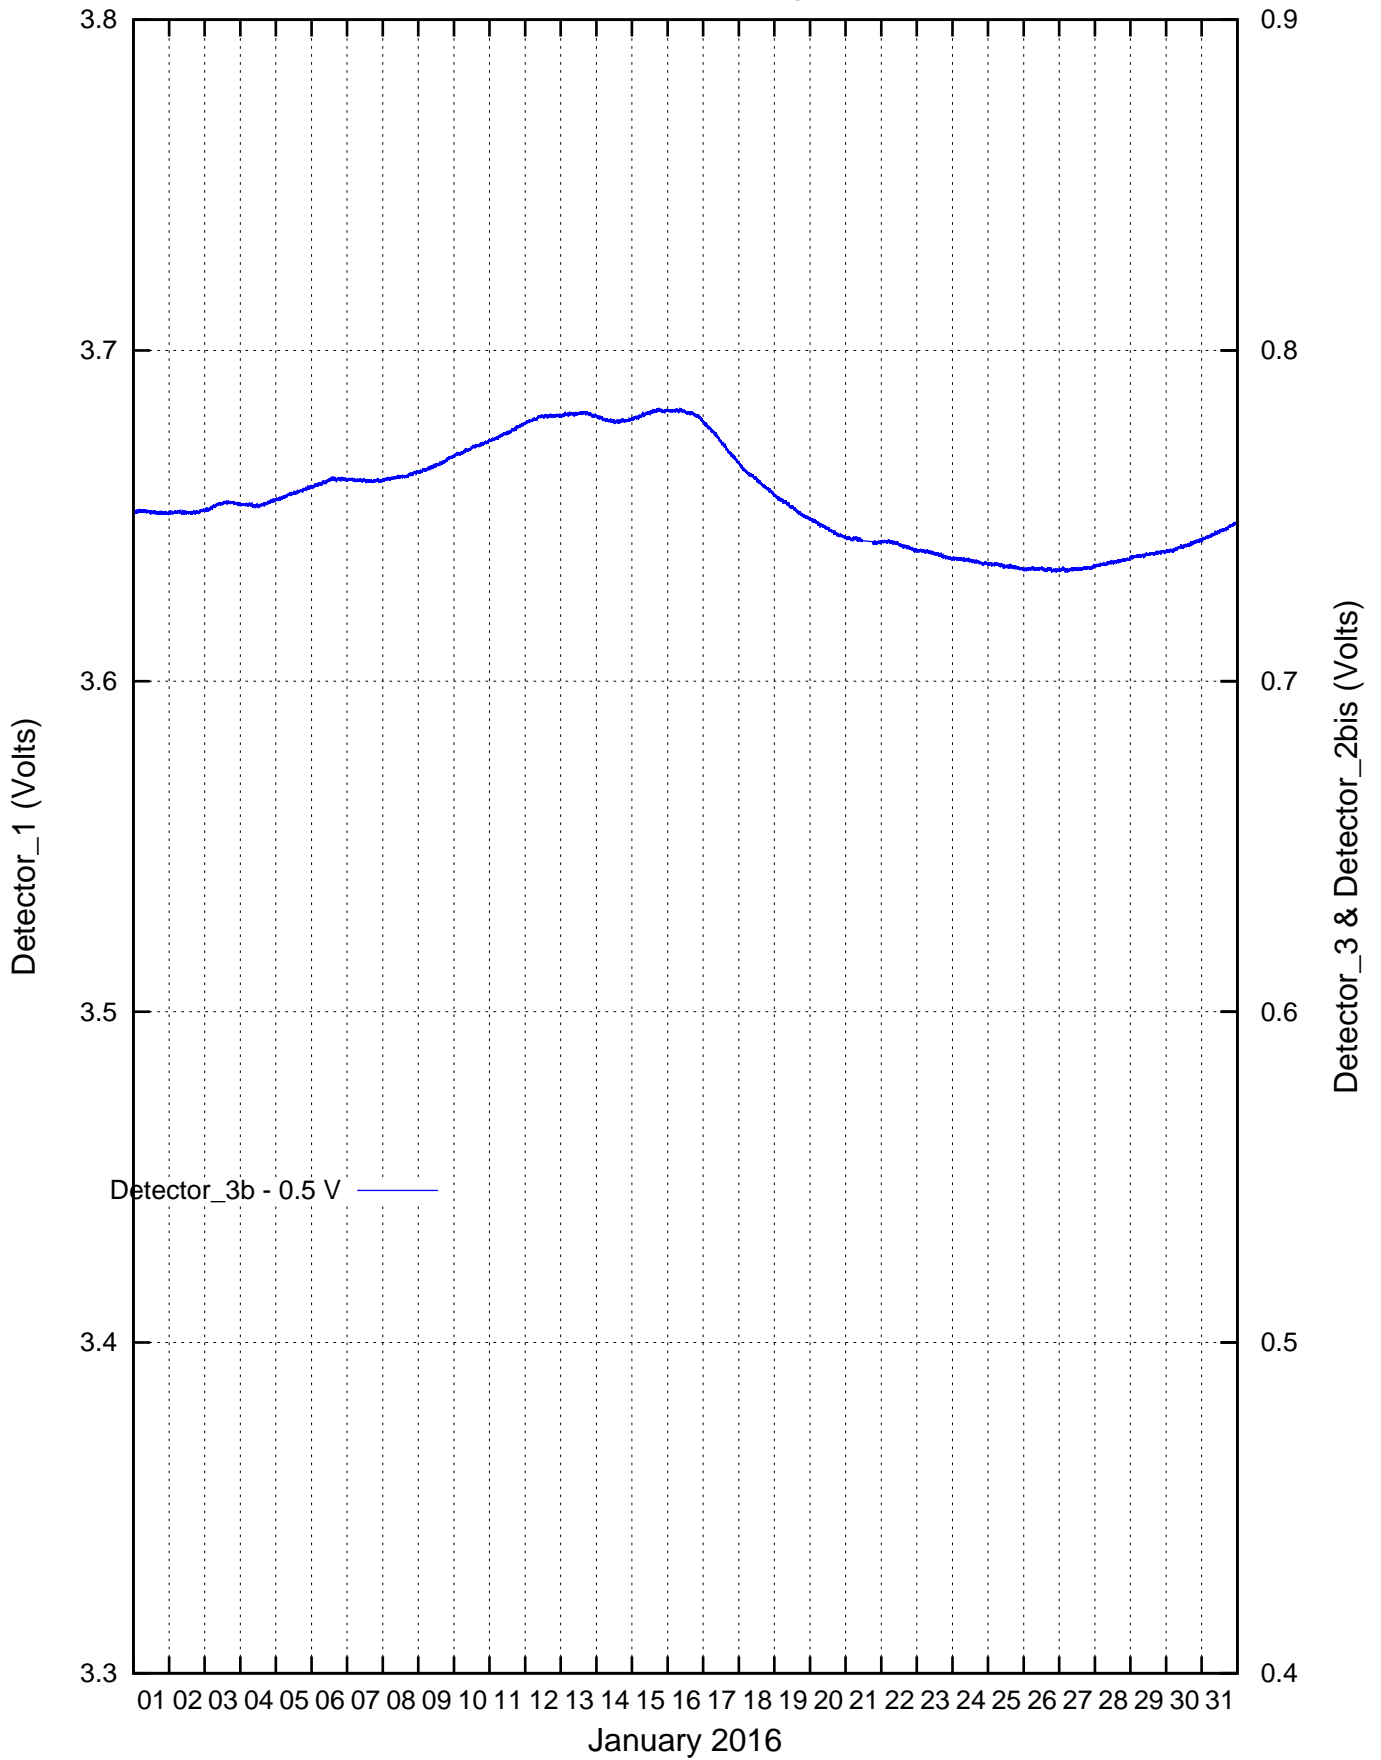

CdS/CdSe Detectors recordings: January 2016

CdS/CdSe Detectors recordings: February 2016