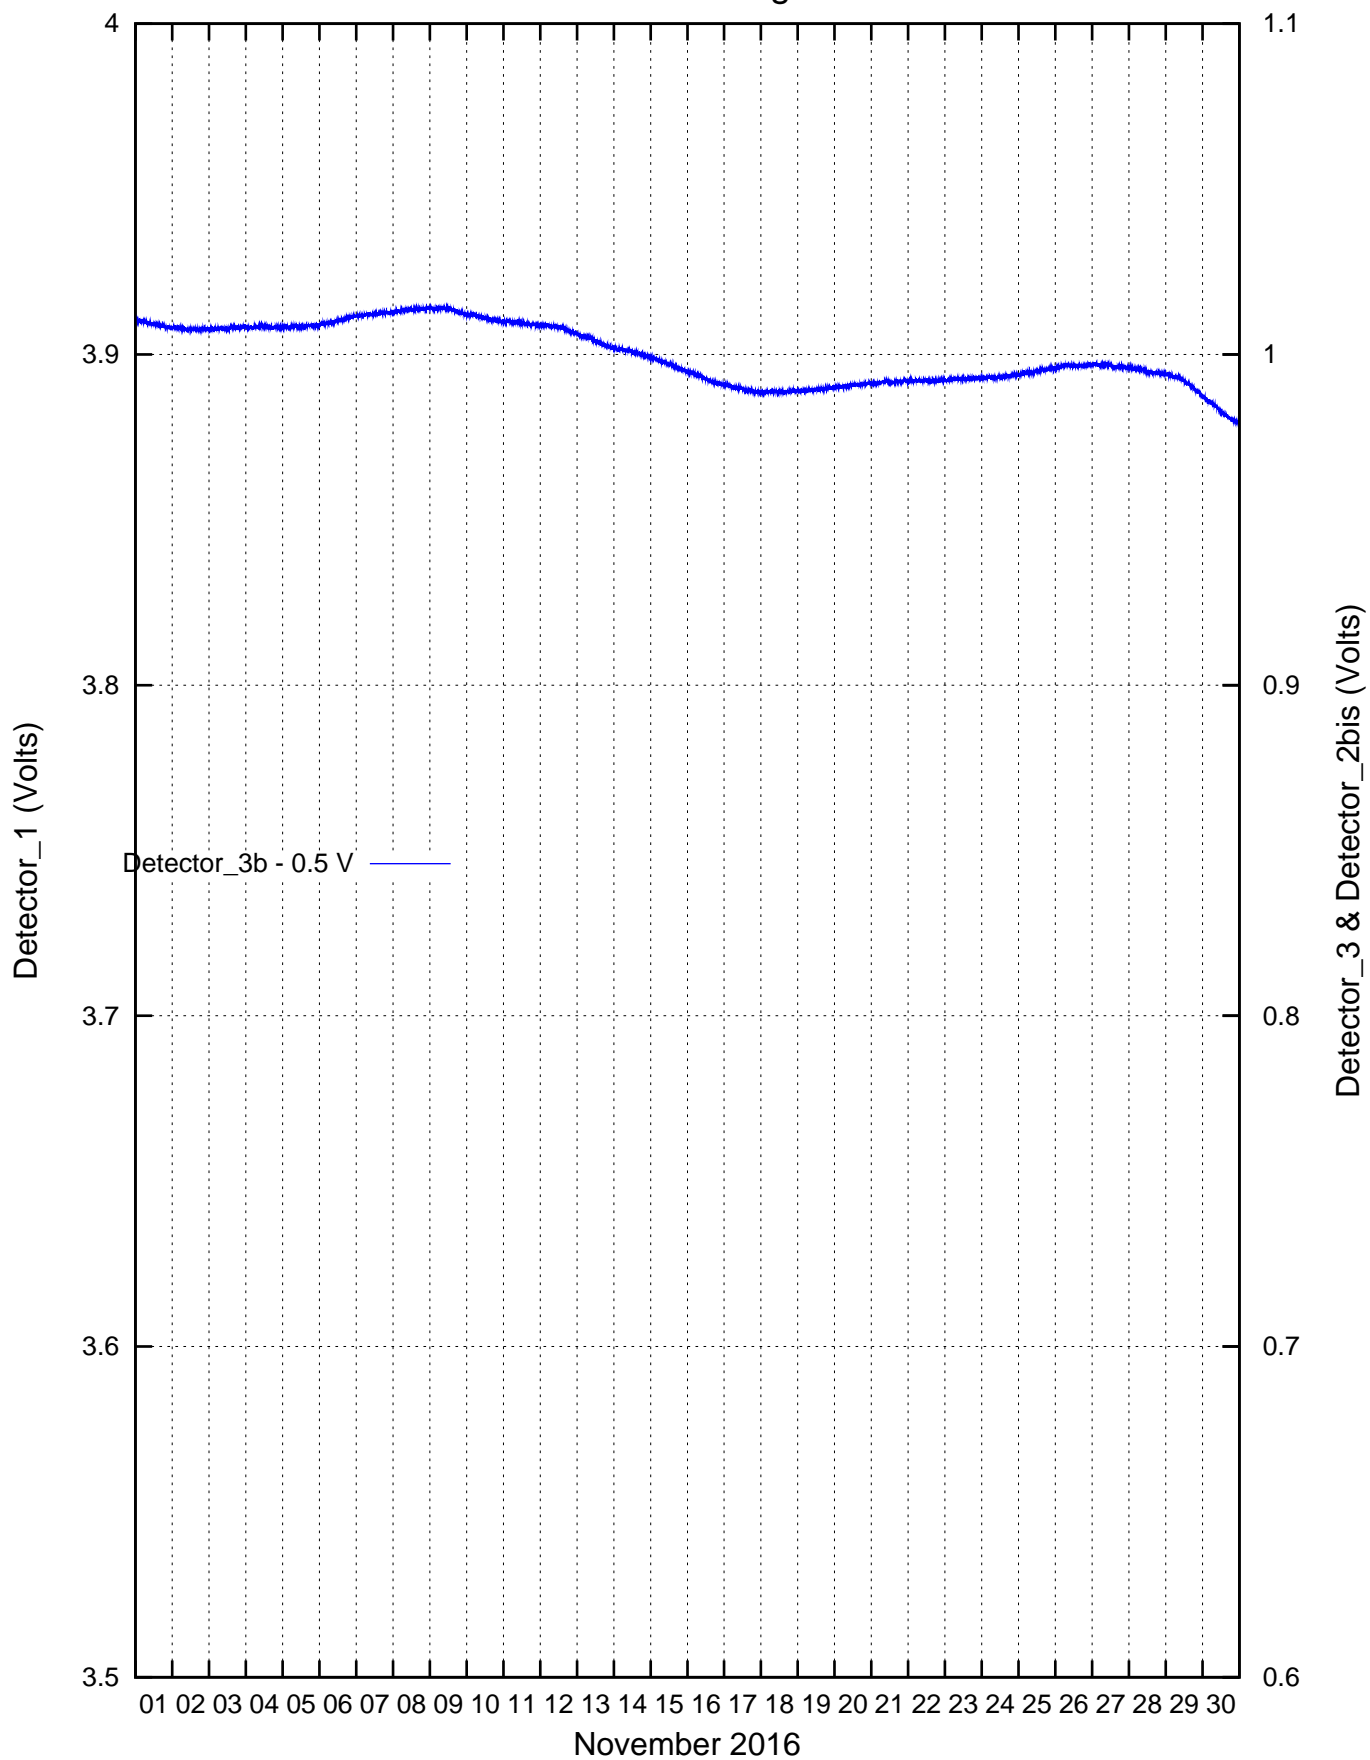

CdS/CdSe Detectors recordings: December 2016

CdS/CdSe Detectors recordings: November 2016