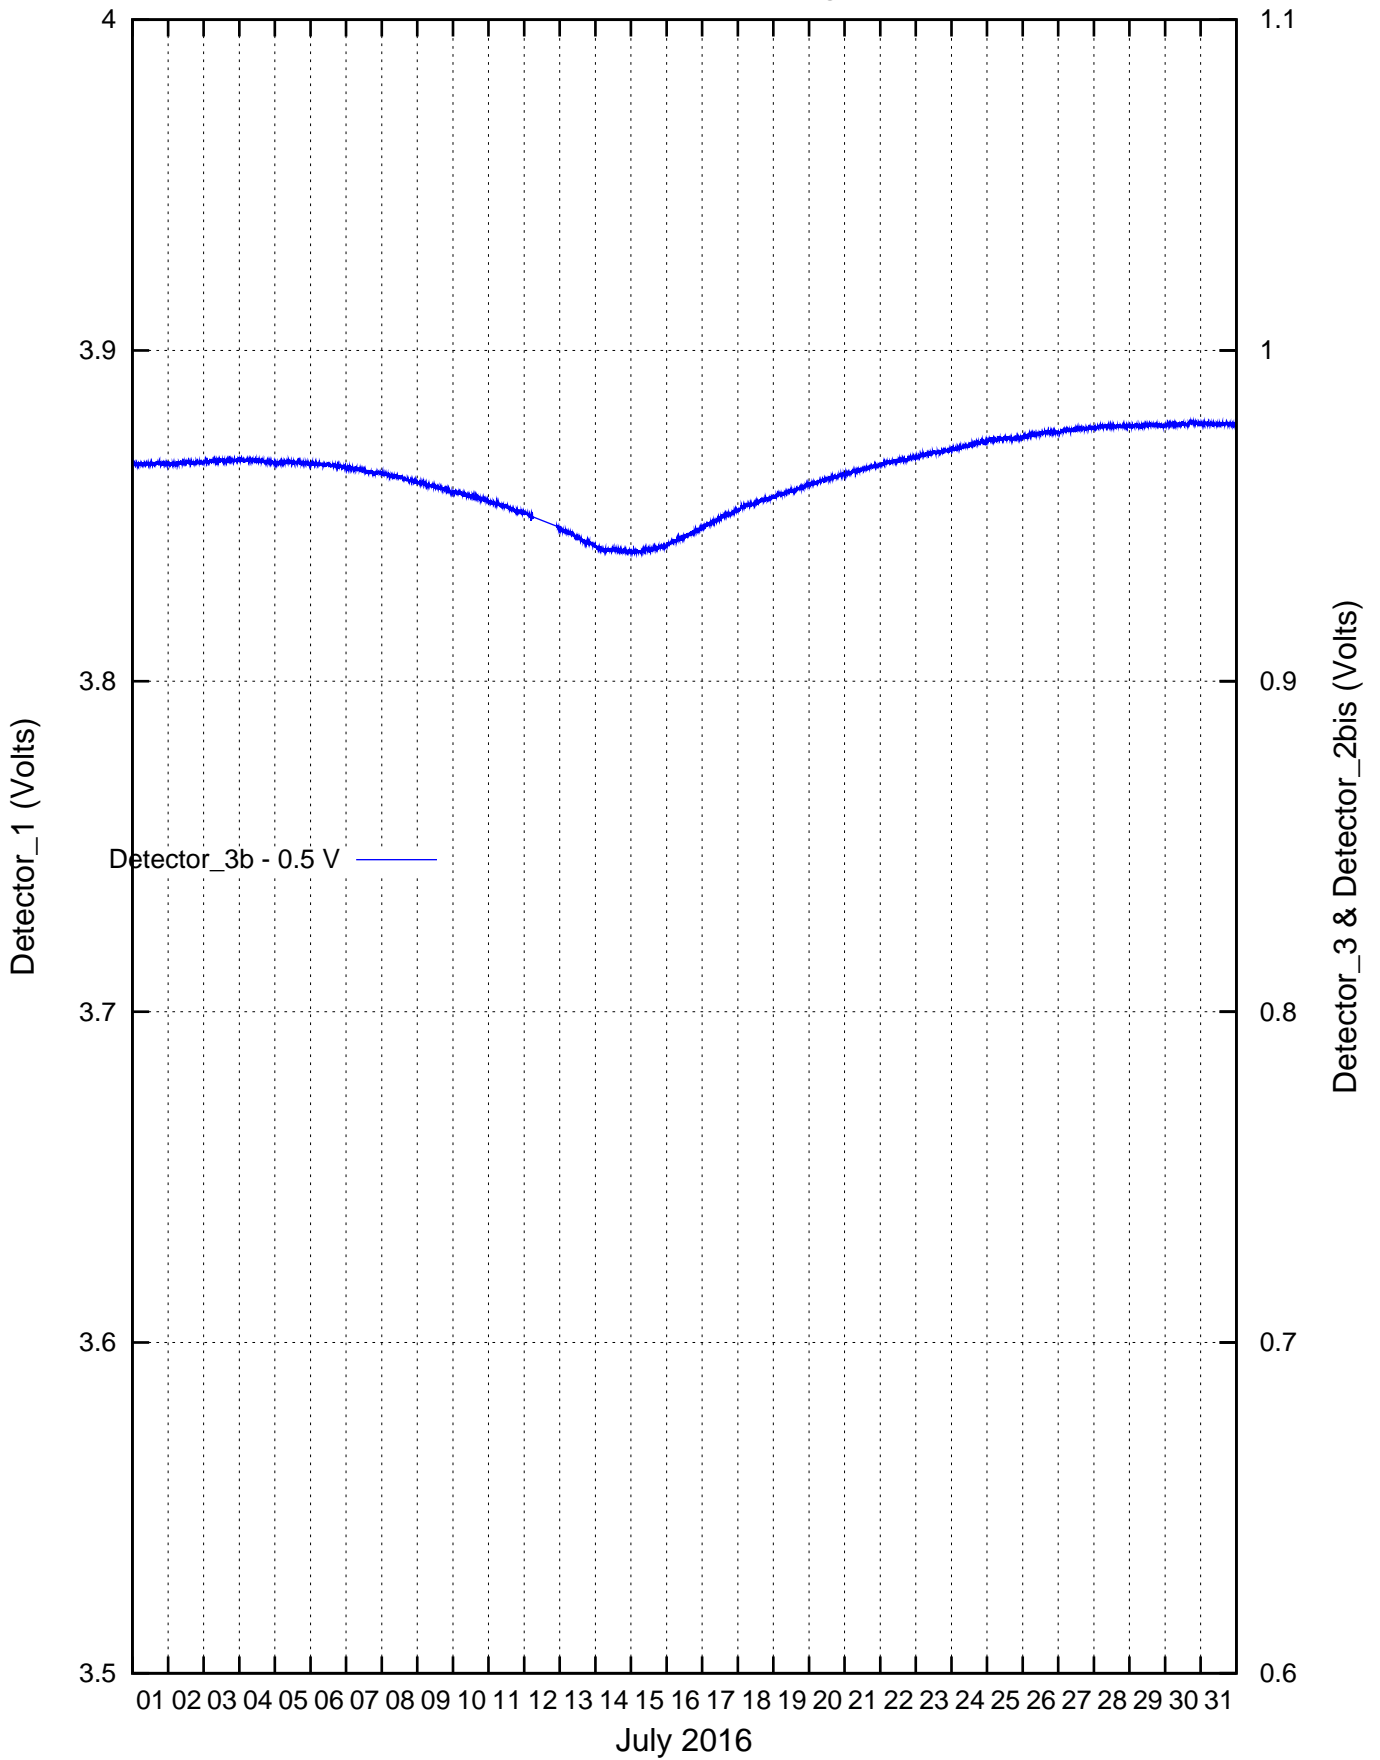

CdS/CdSe Detectors recordings: July 2016