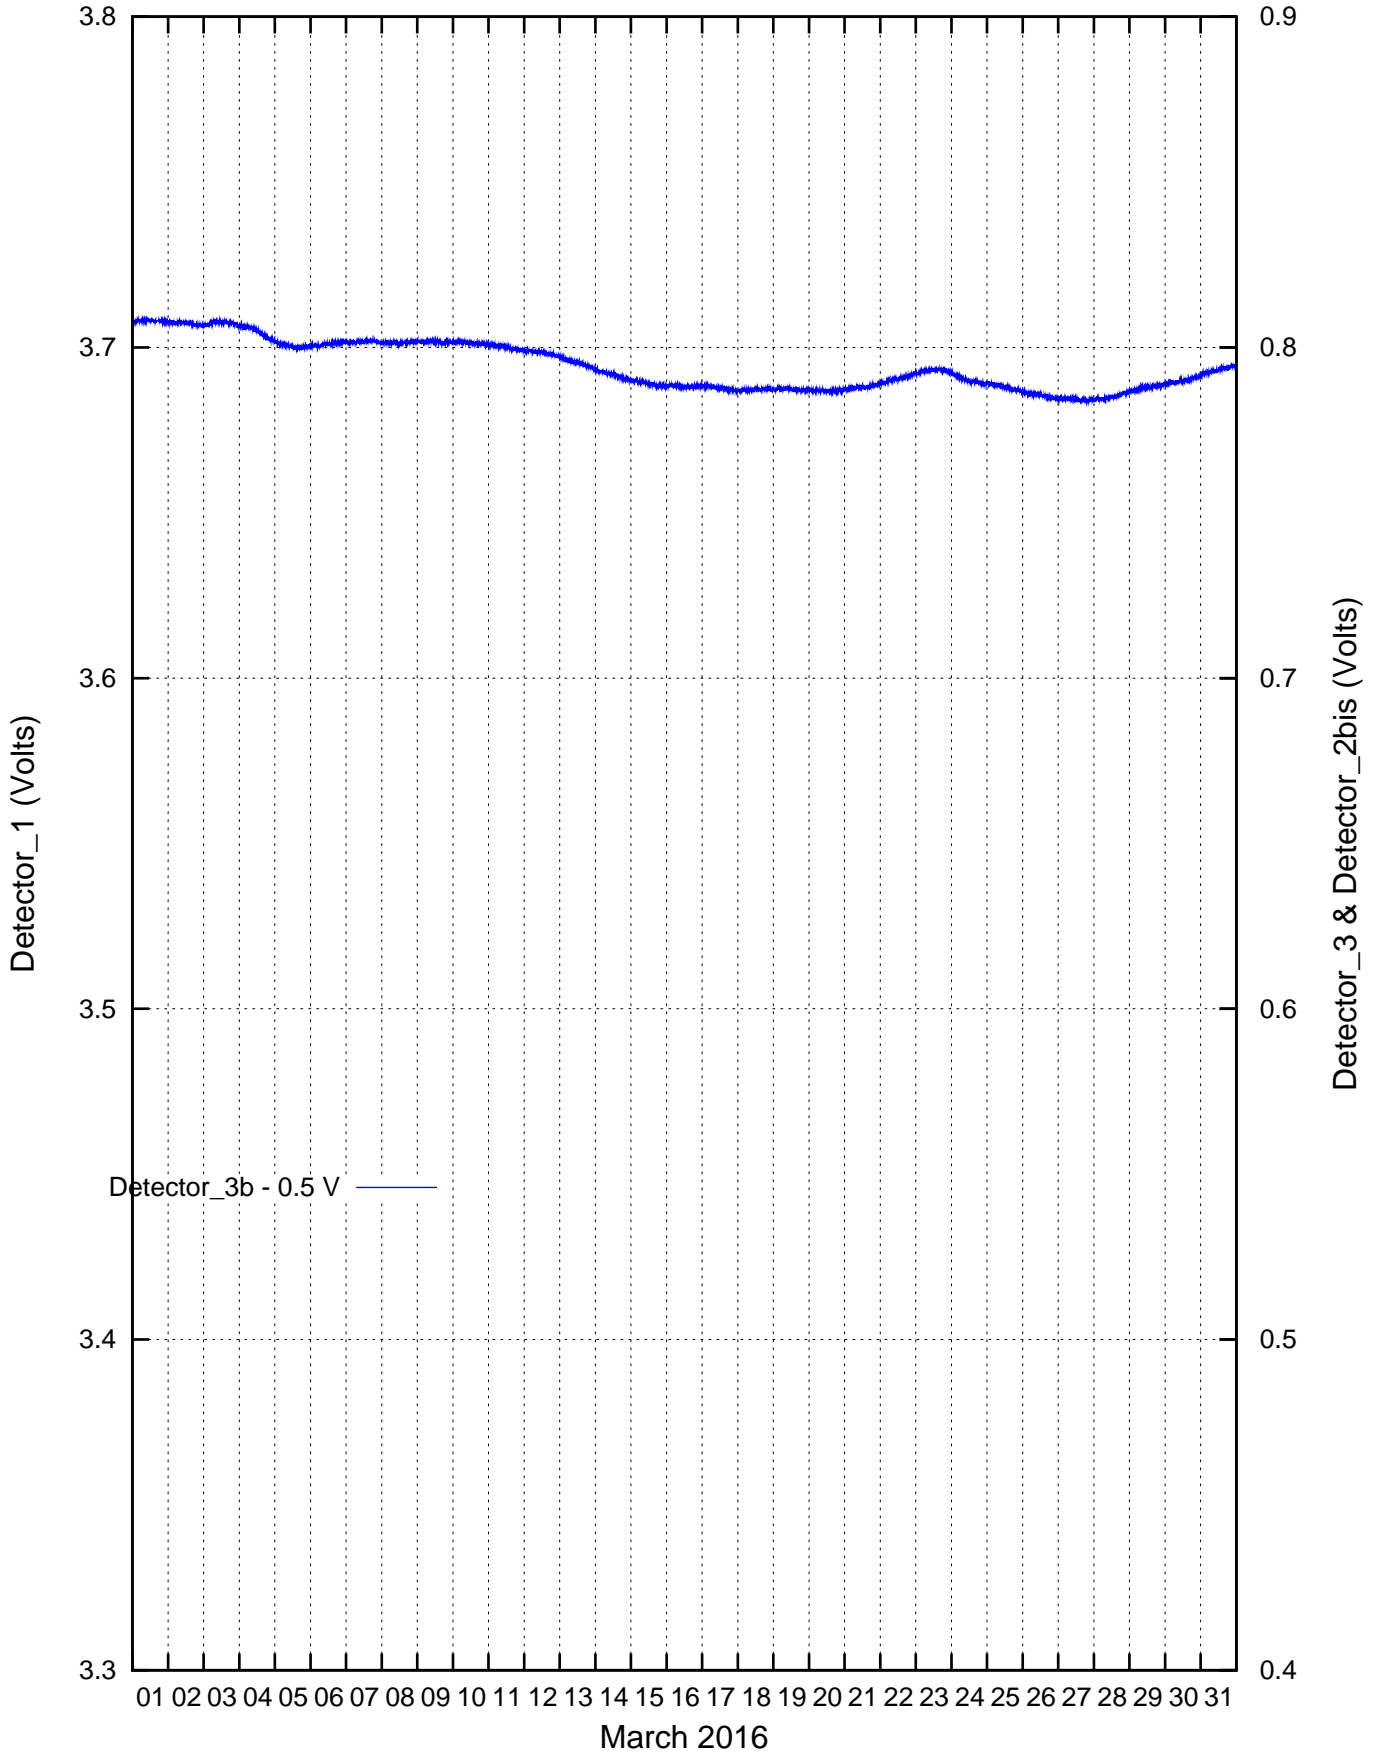

CdS/CdSe Detectors recordings: March 2016