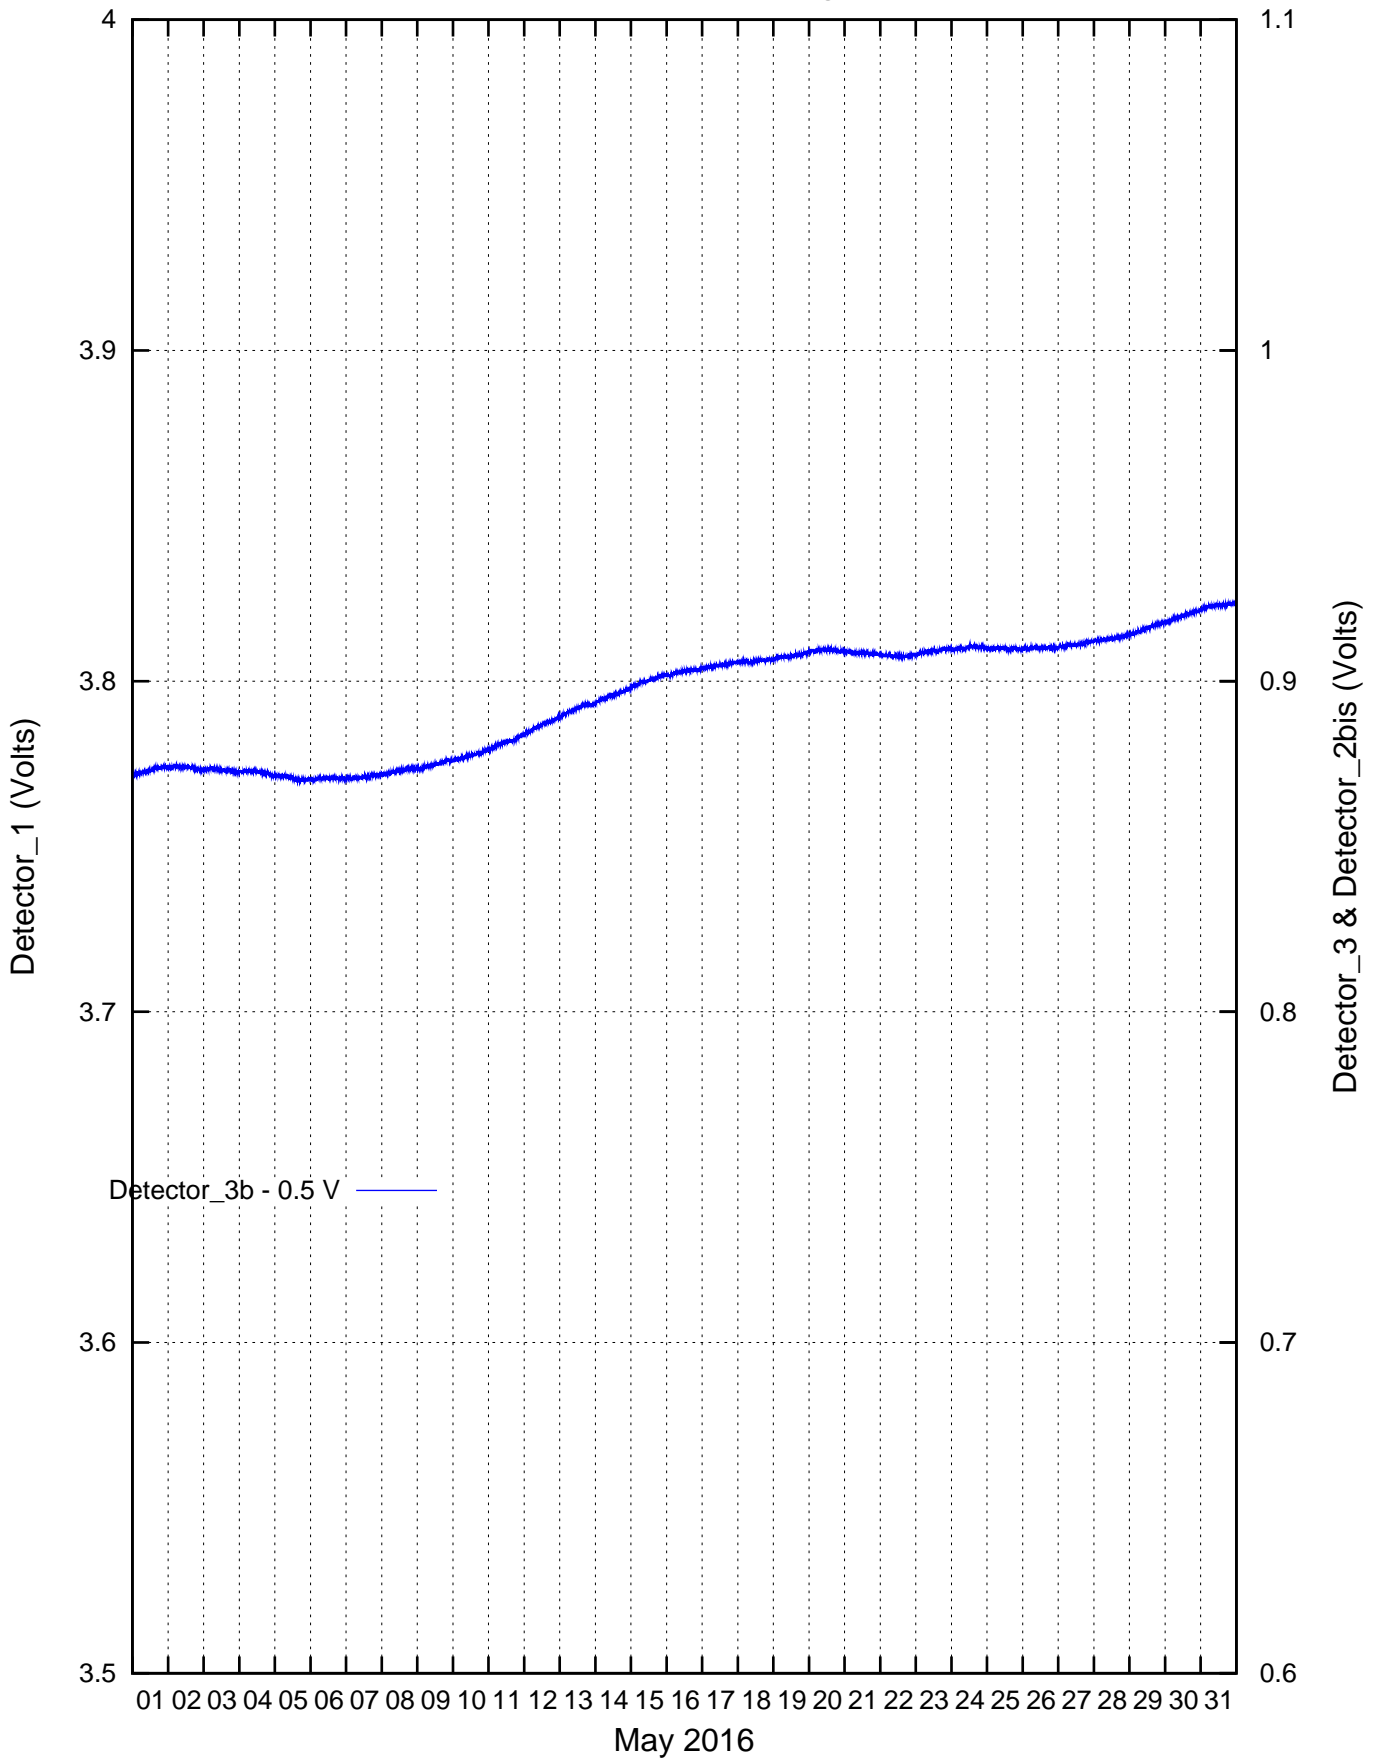

CdS/CdSe Detectors recordings: May 2016