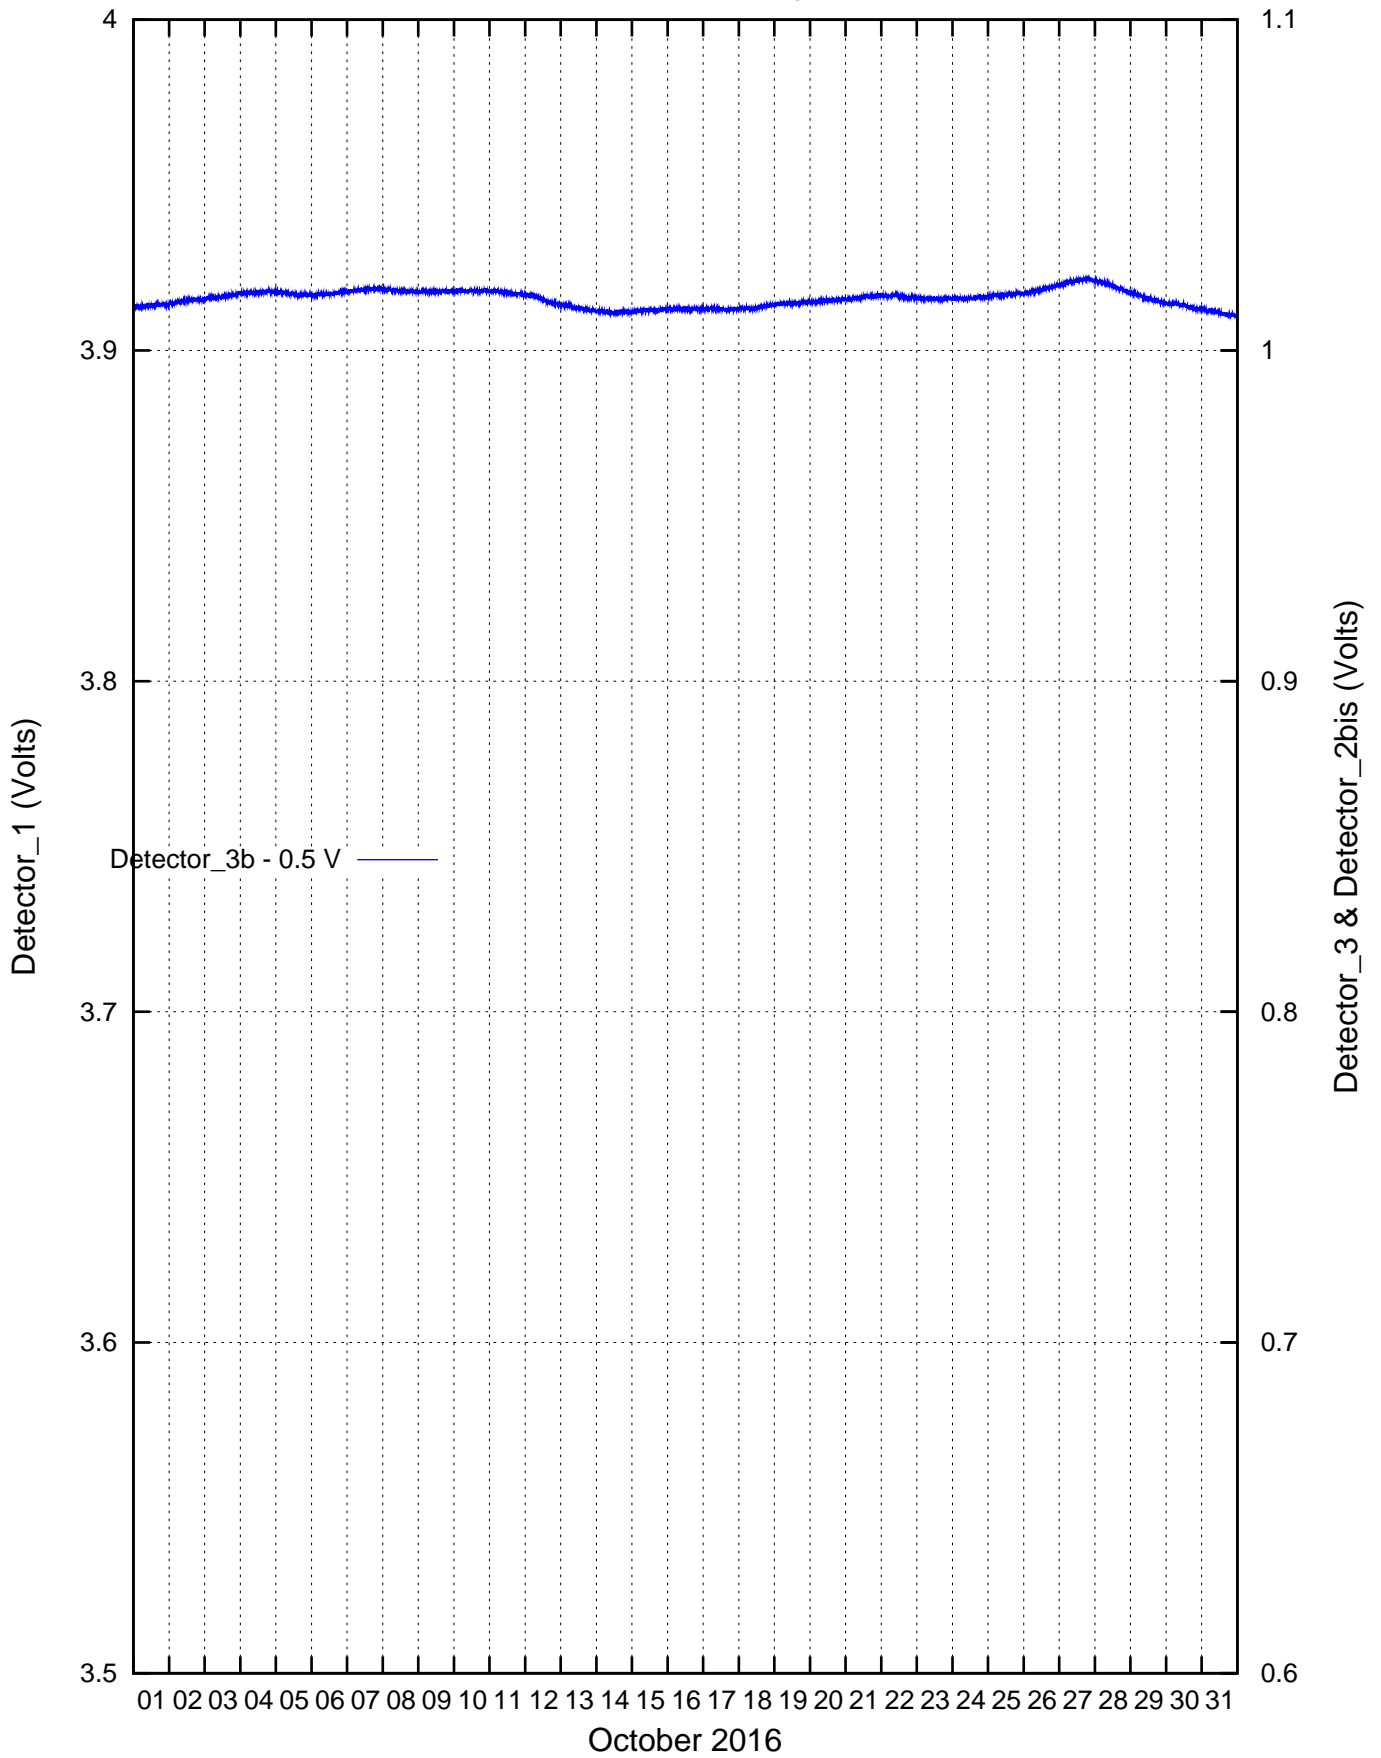

CdS/CdSe Detectors recordings: October 2016