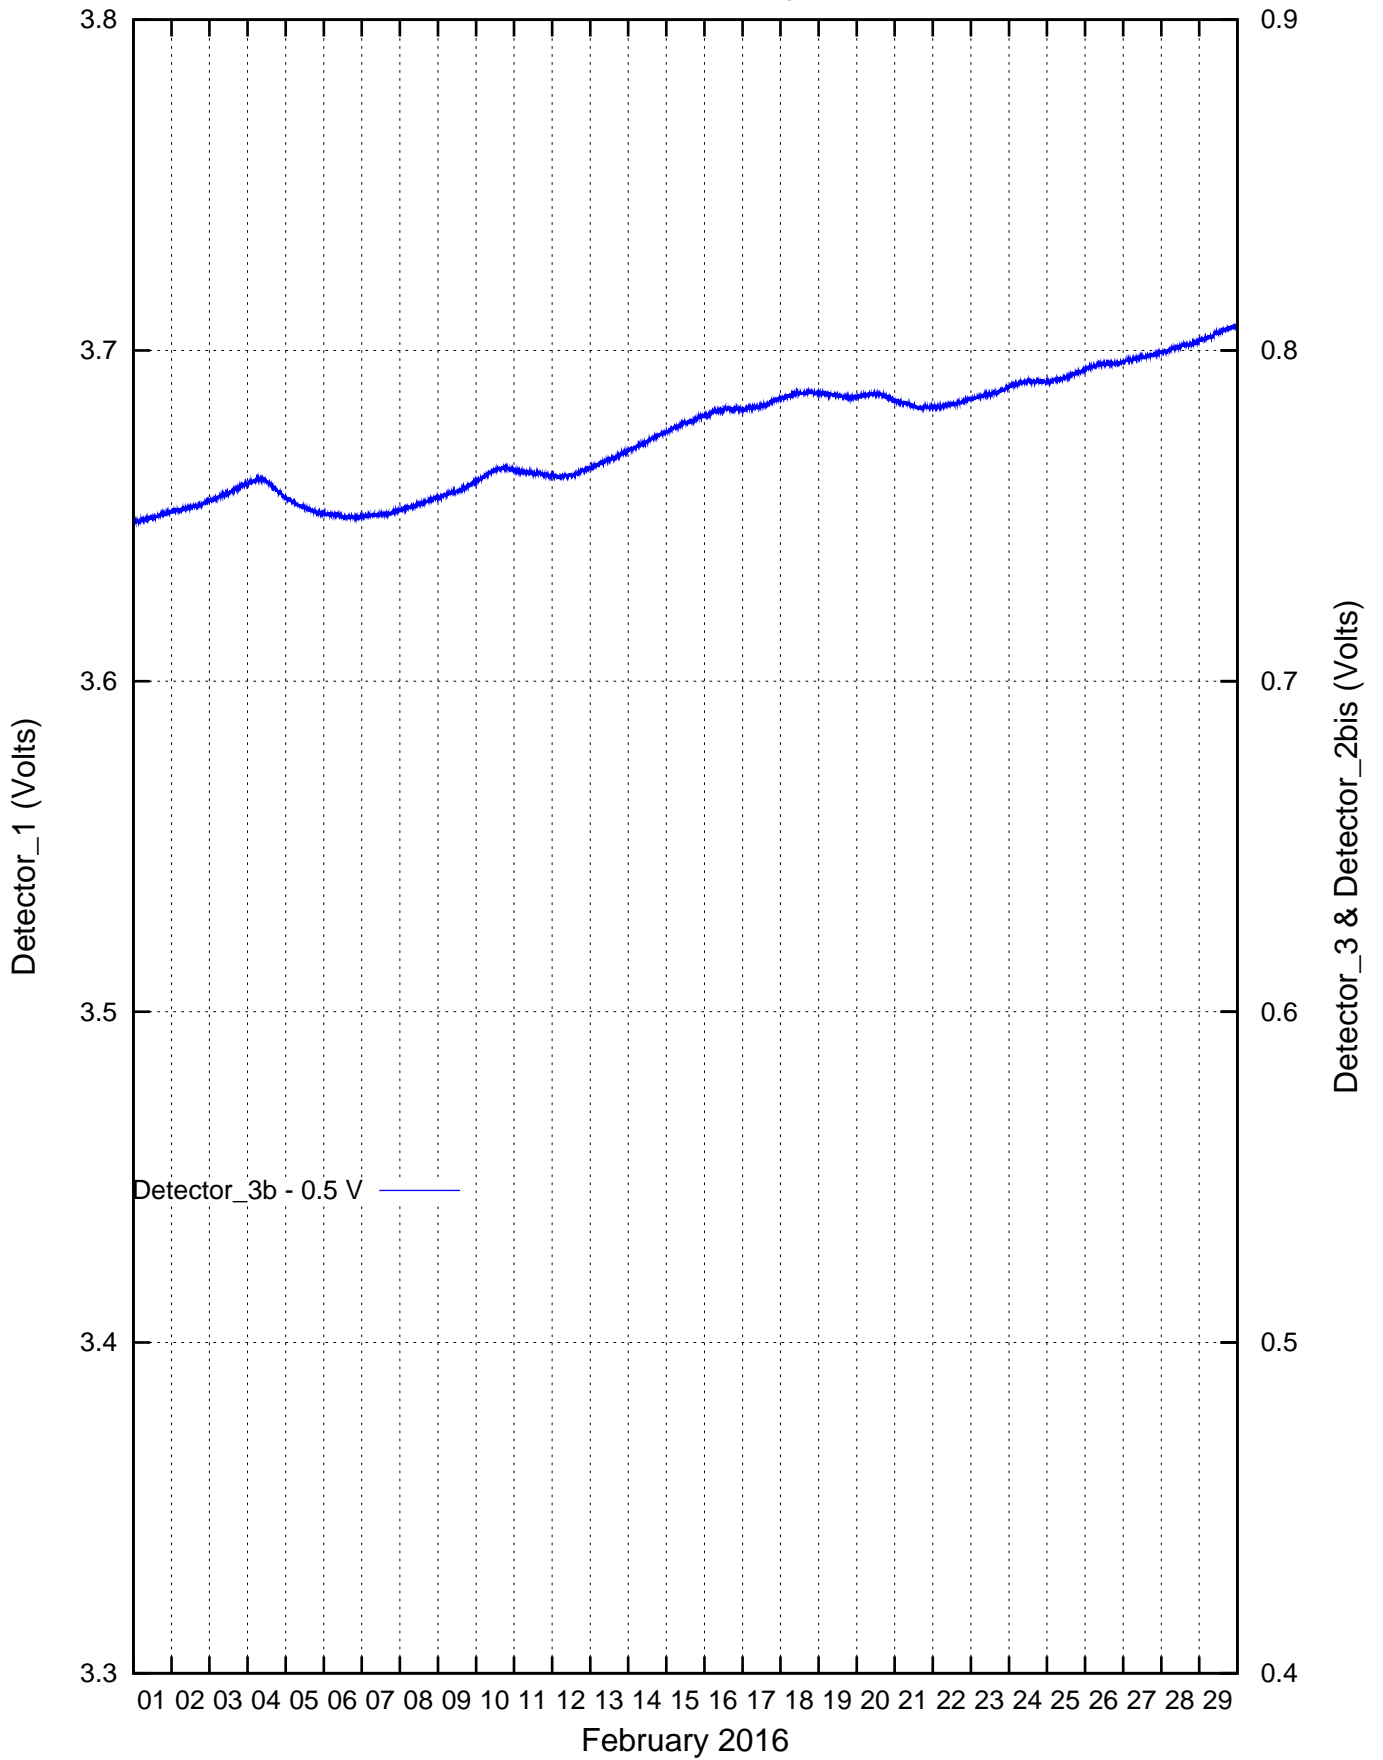

CdS/CdSe Detectors recordings: January 2016

CdS/CdSe Detectors recordings: February 2016