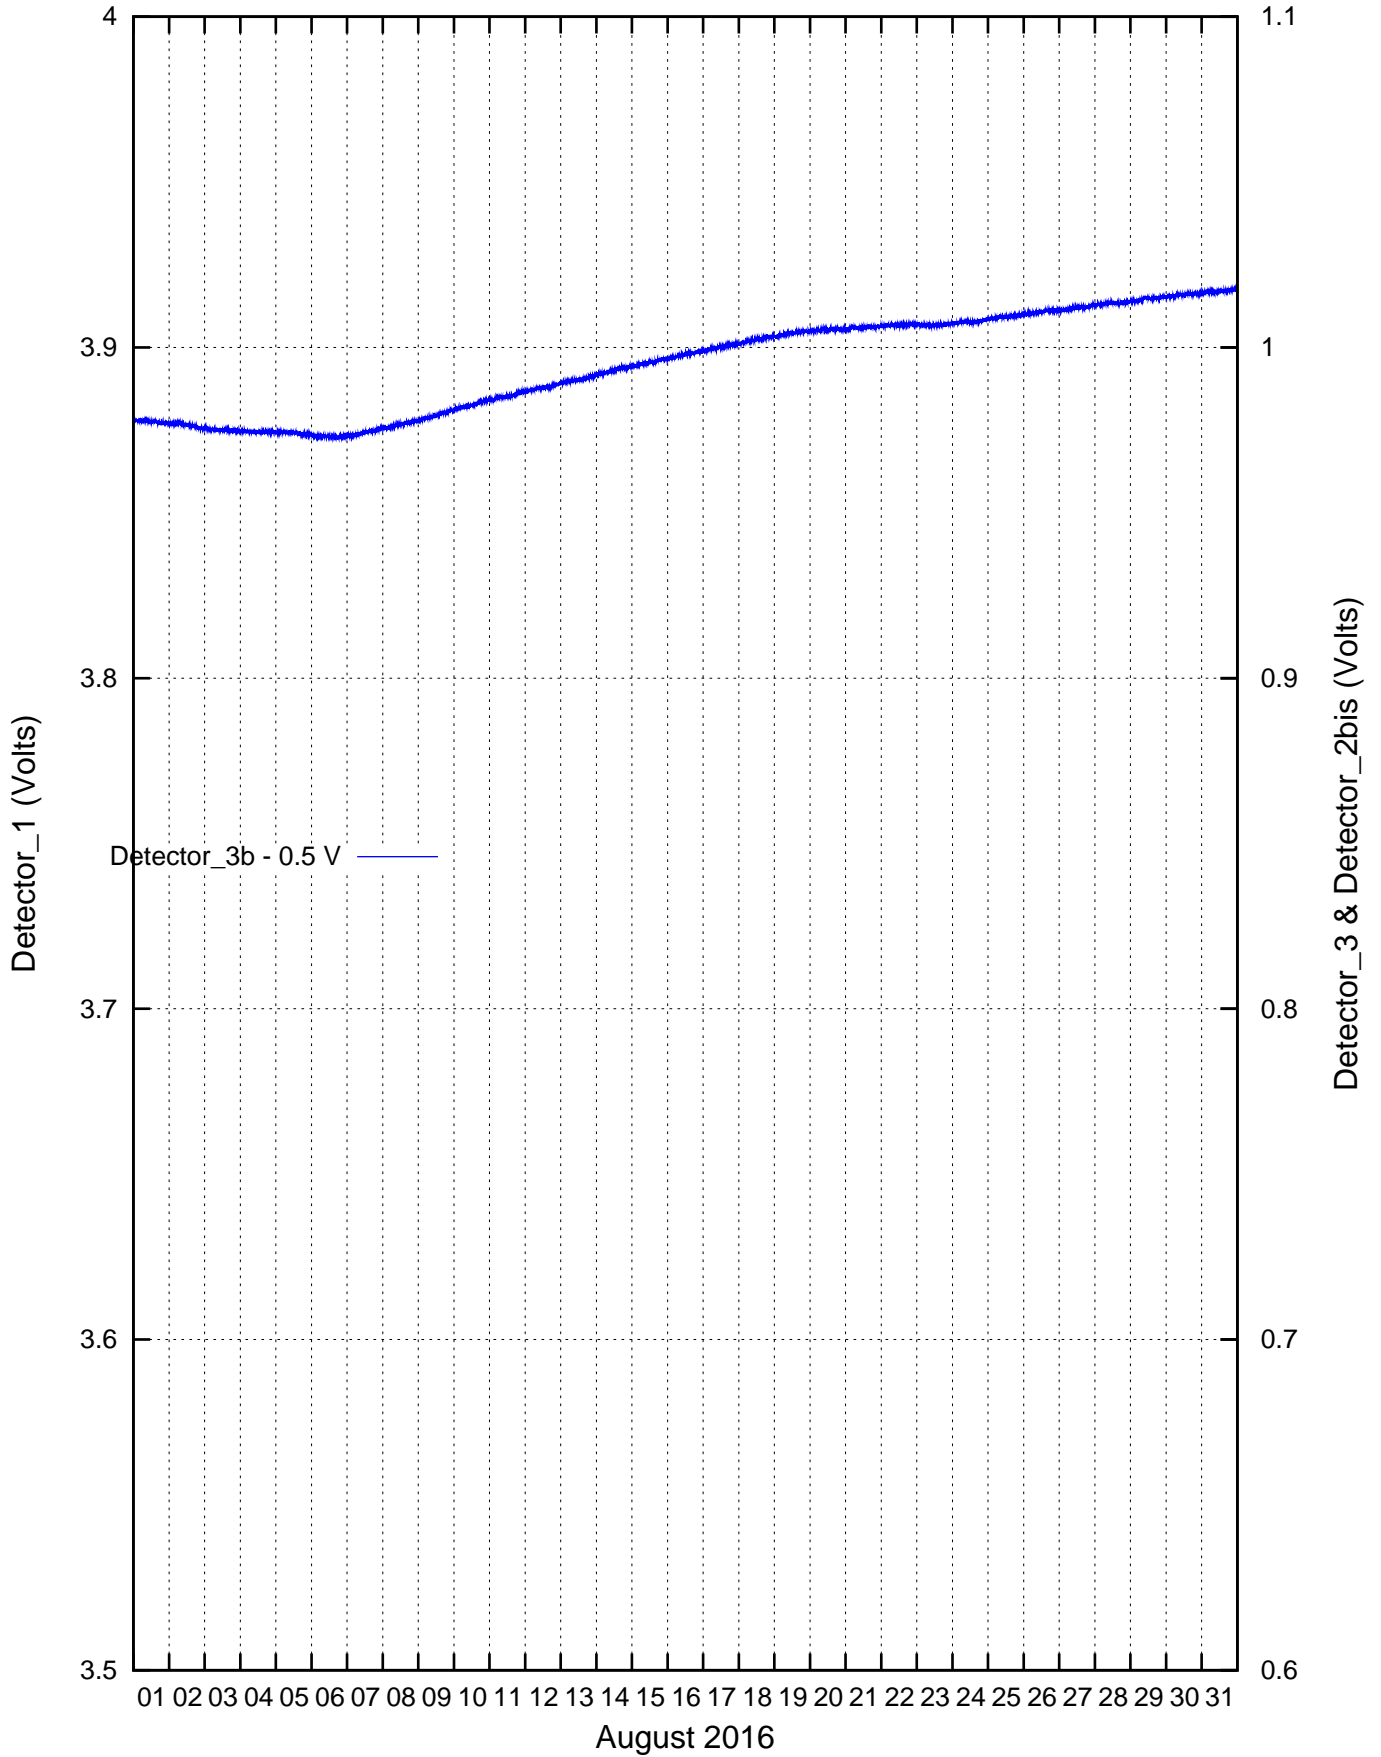

CdS/CdSe Detectors recordings: August 2016