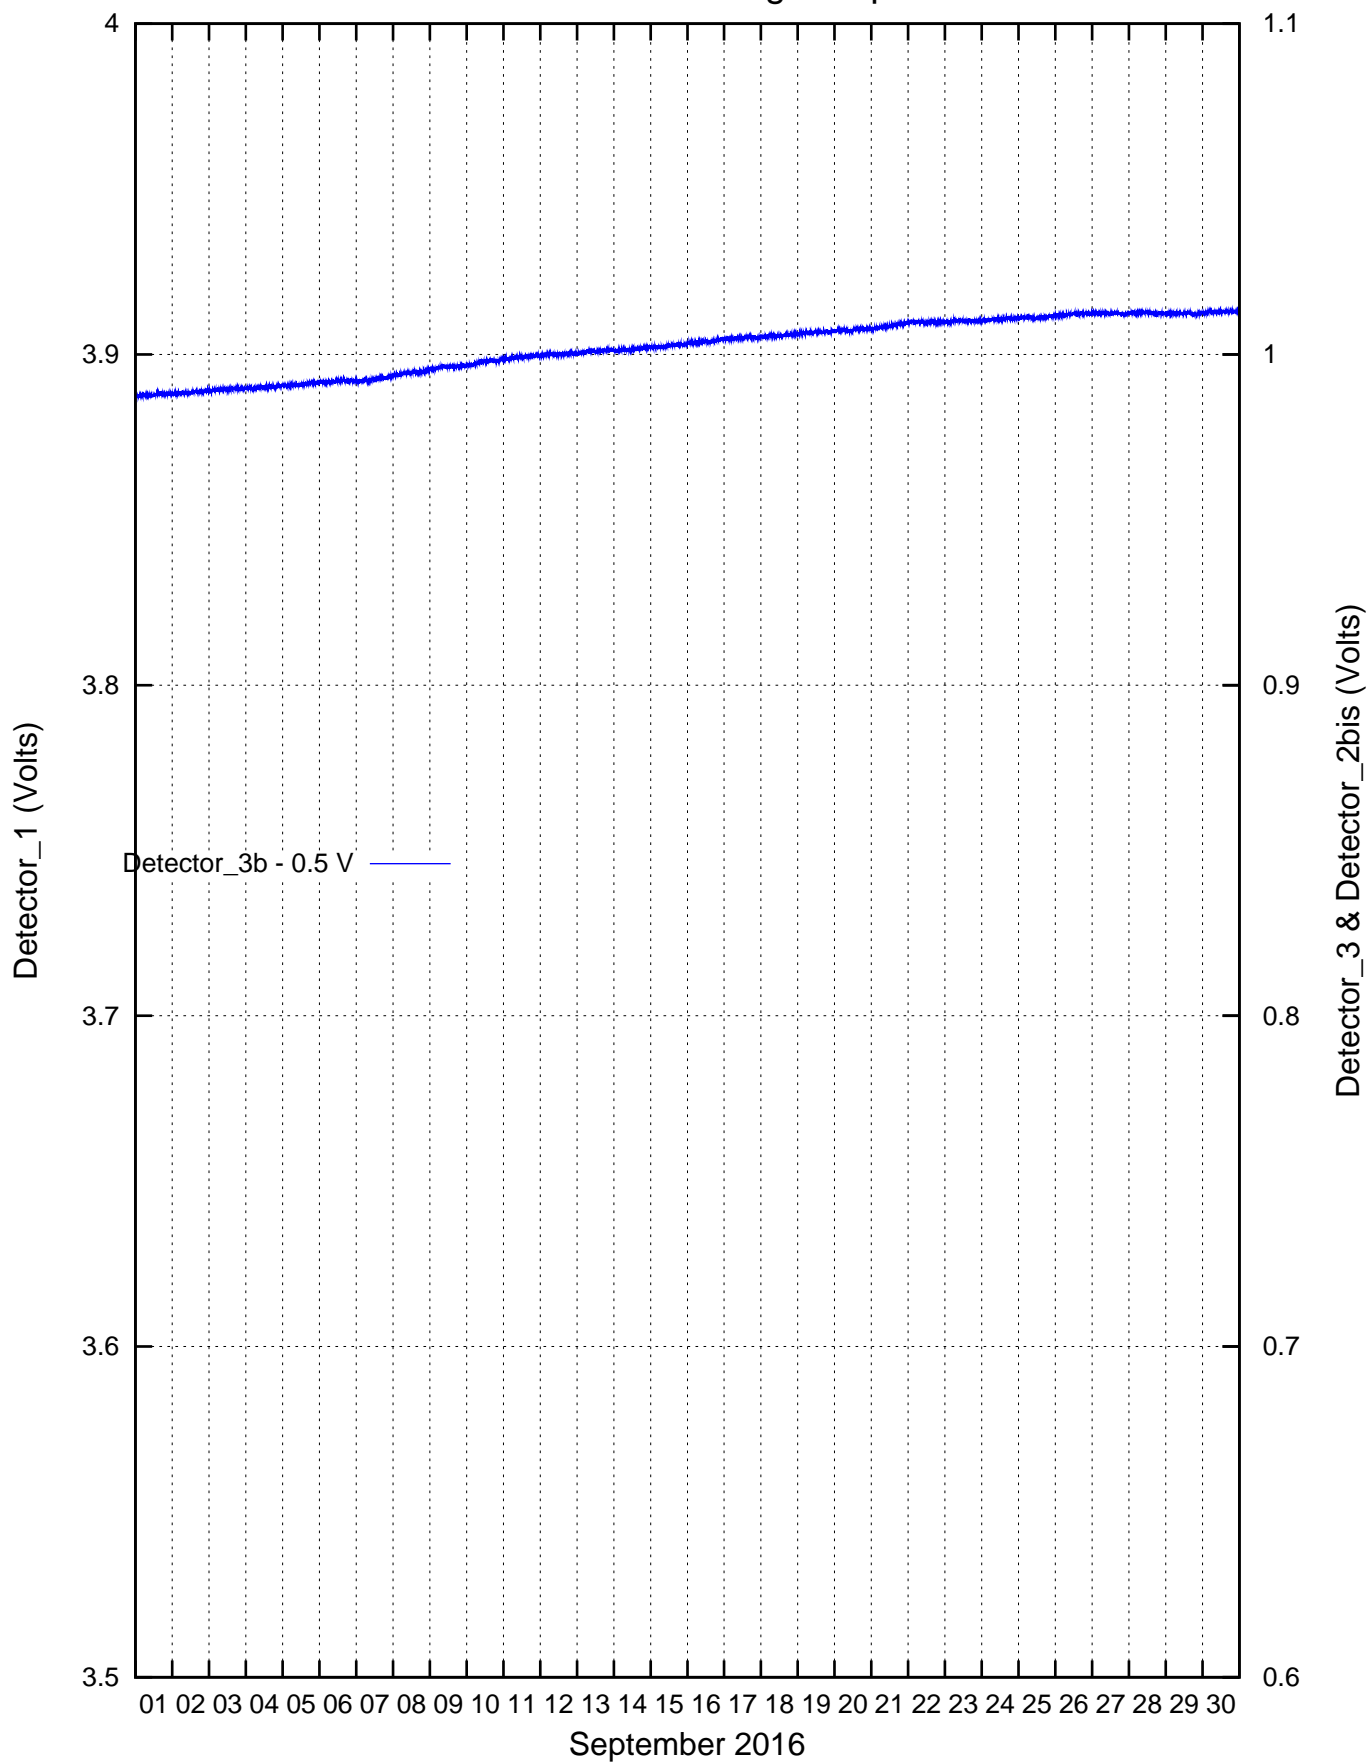

CdS/CdSe Detectors recordings: September 2016