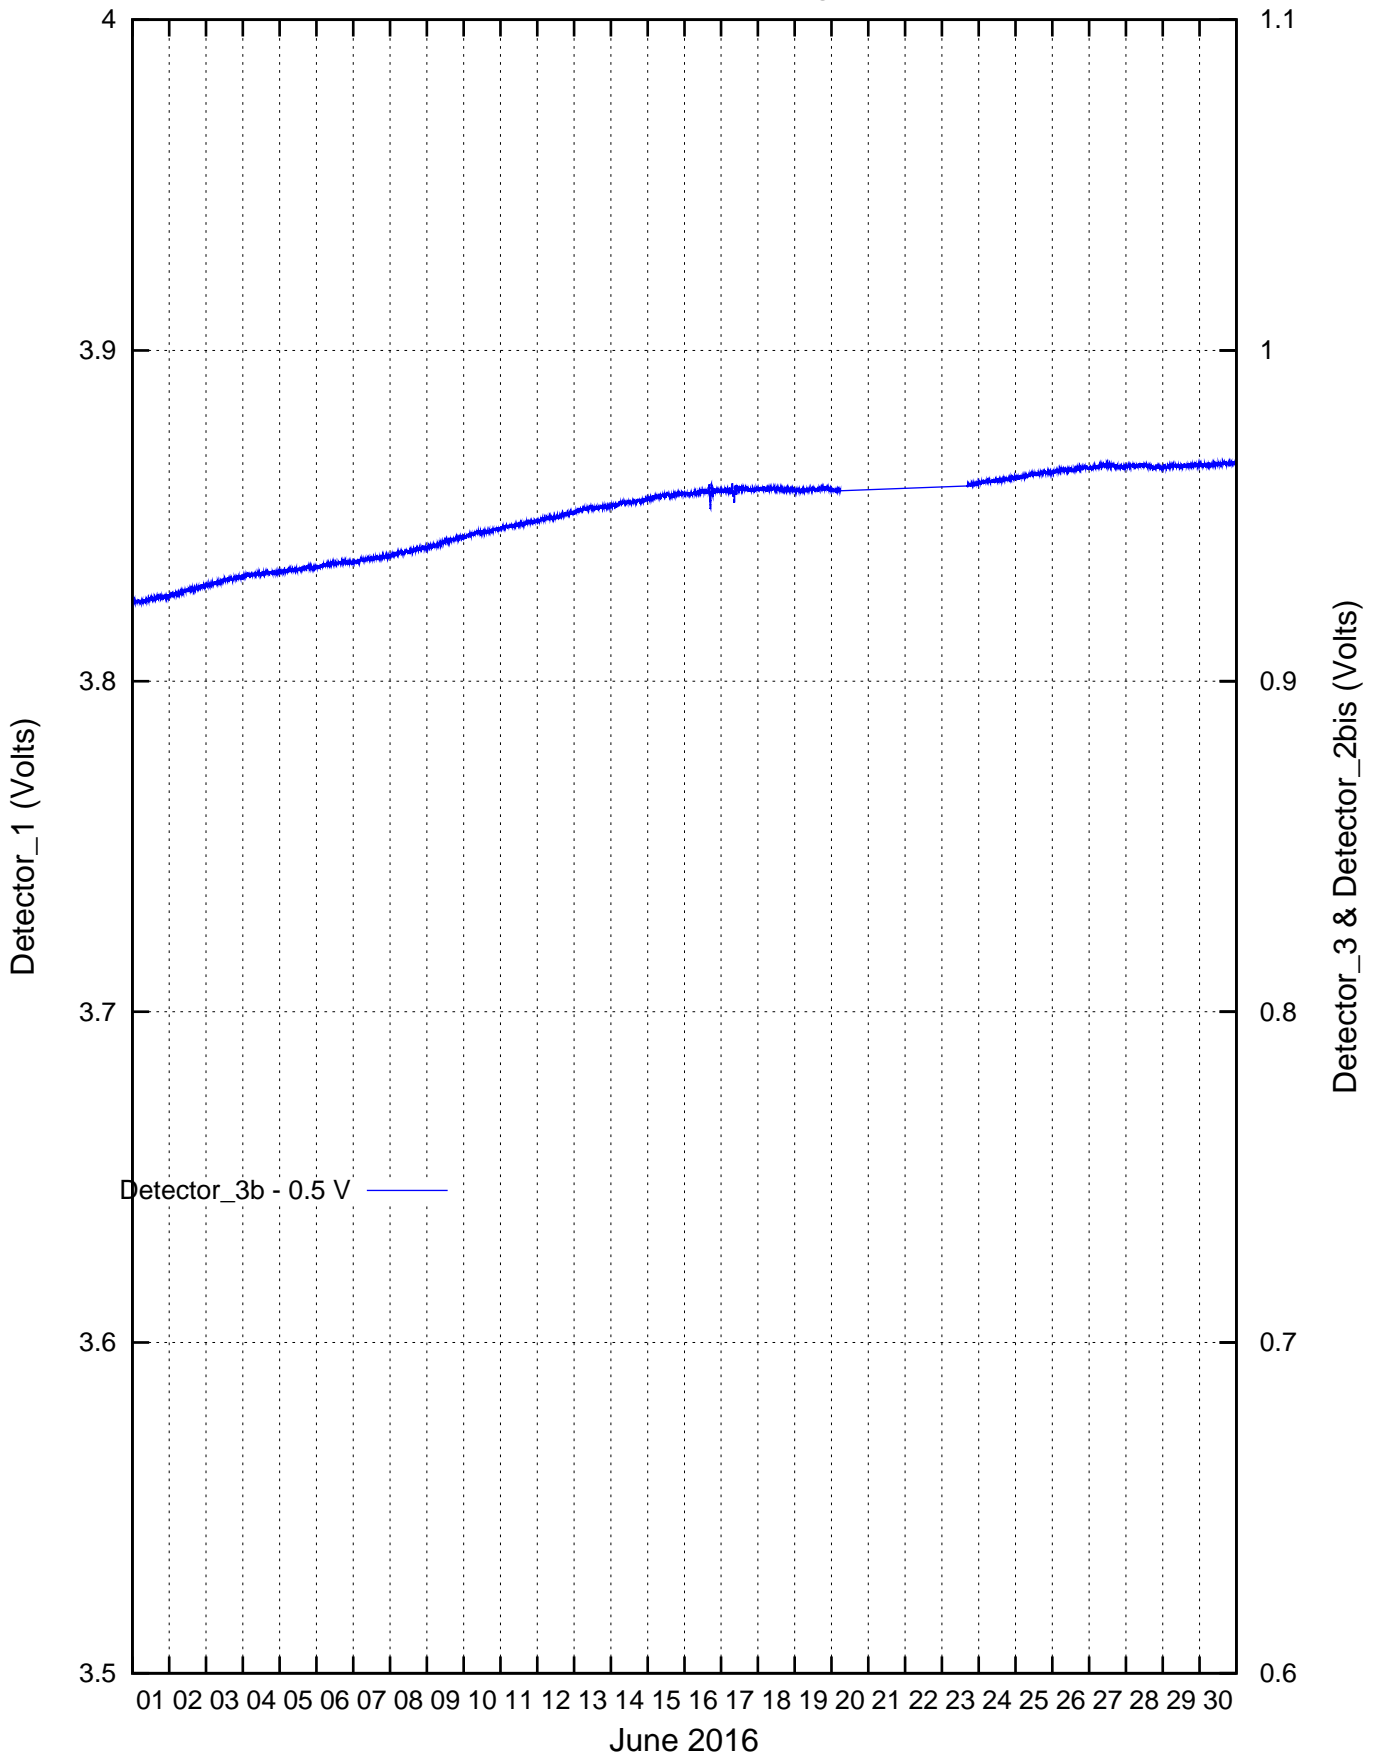

CdS/CdSe Detectors recordings: June 2016