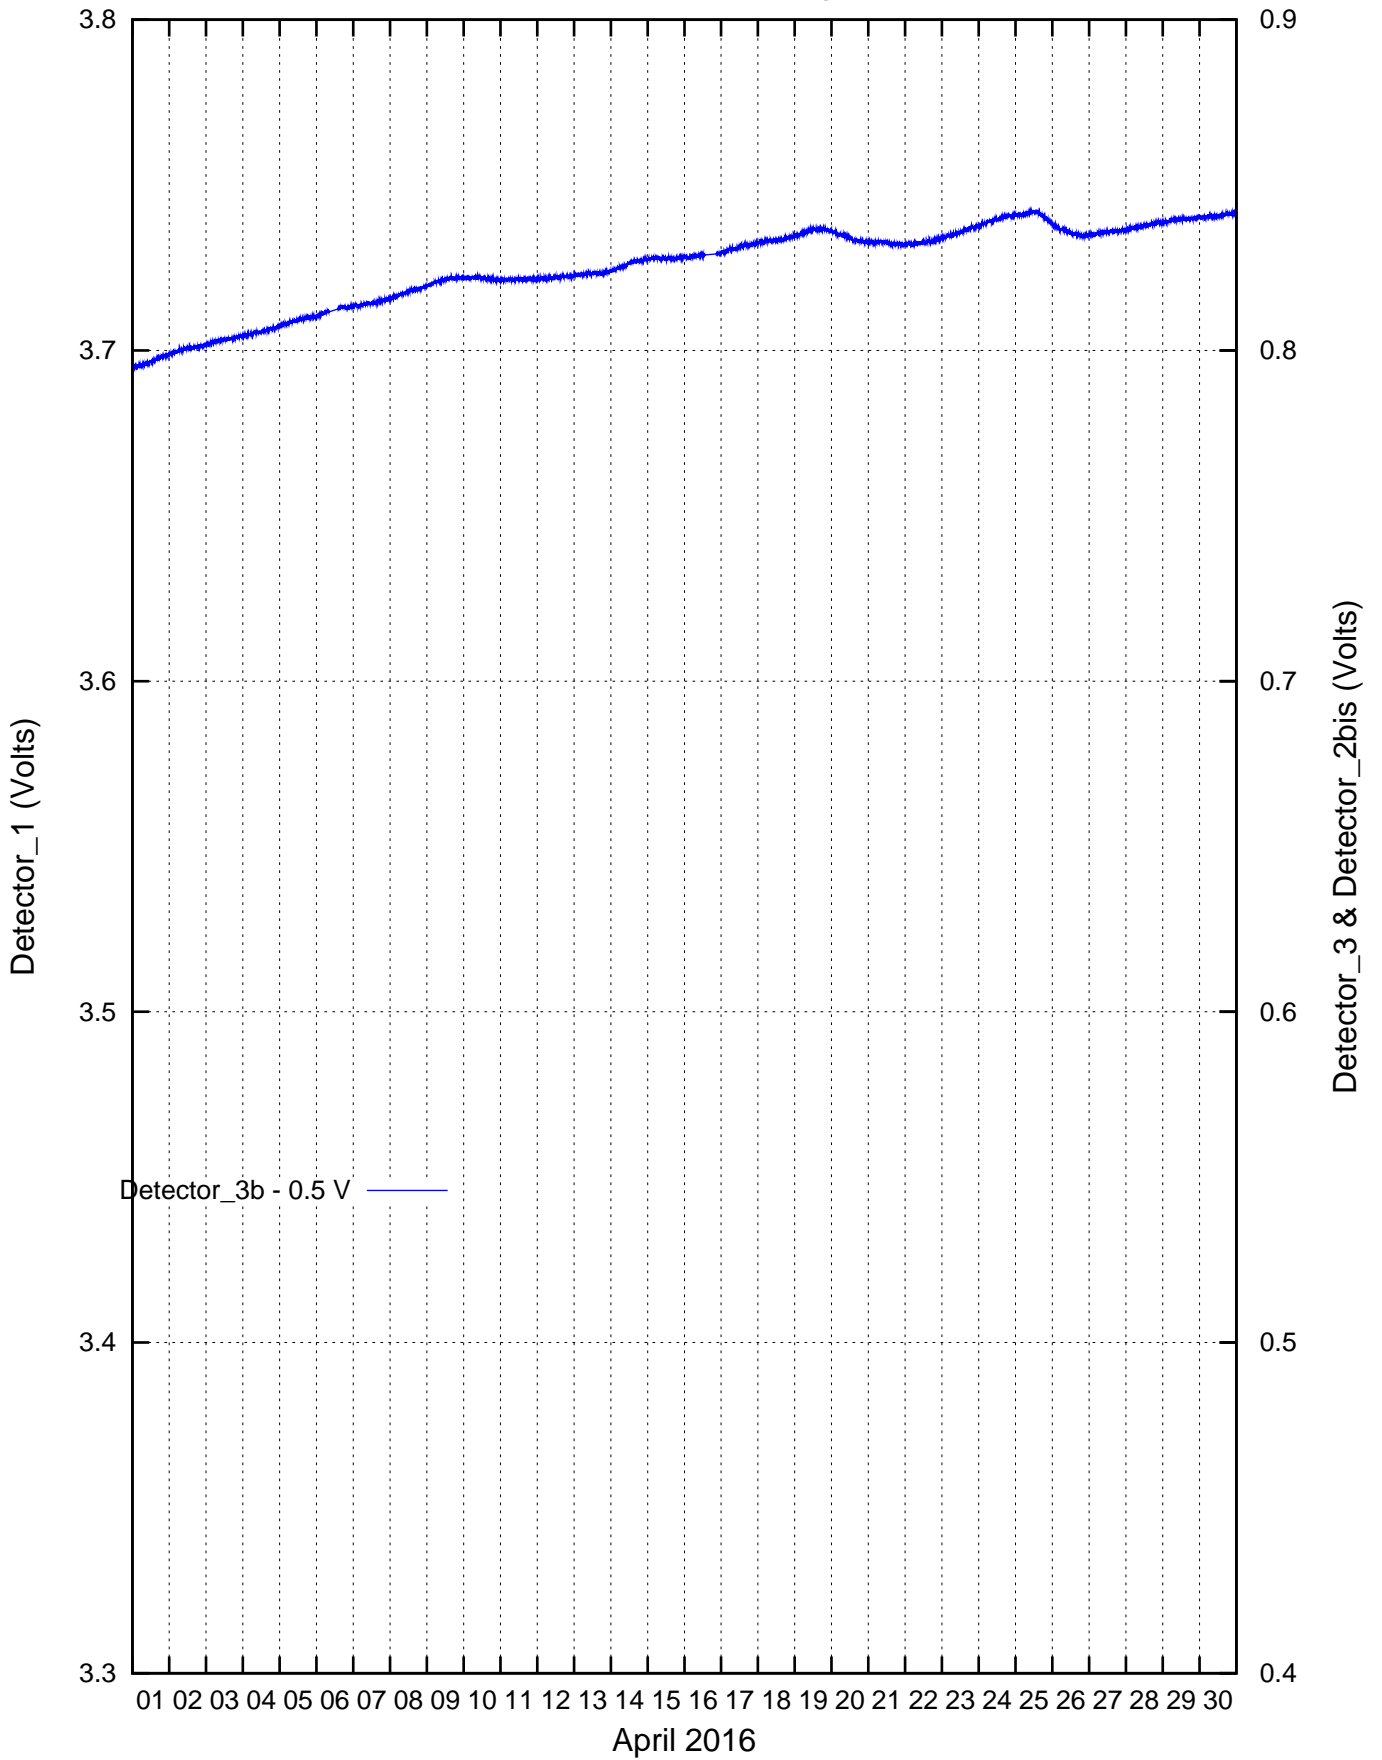

CdS/CdSe Detectors recordings: April 2016