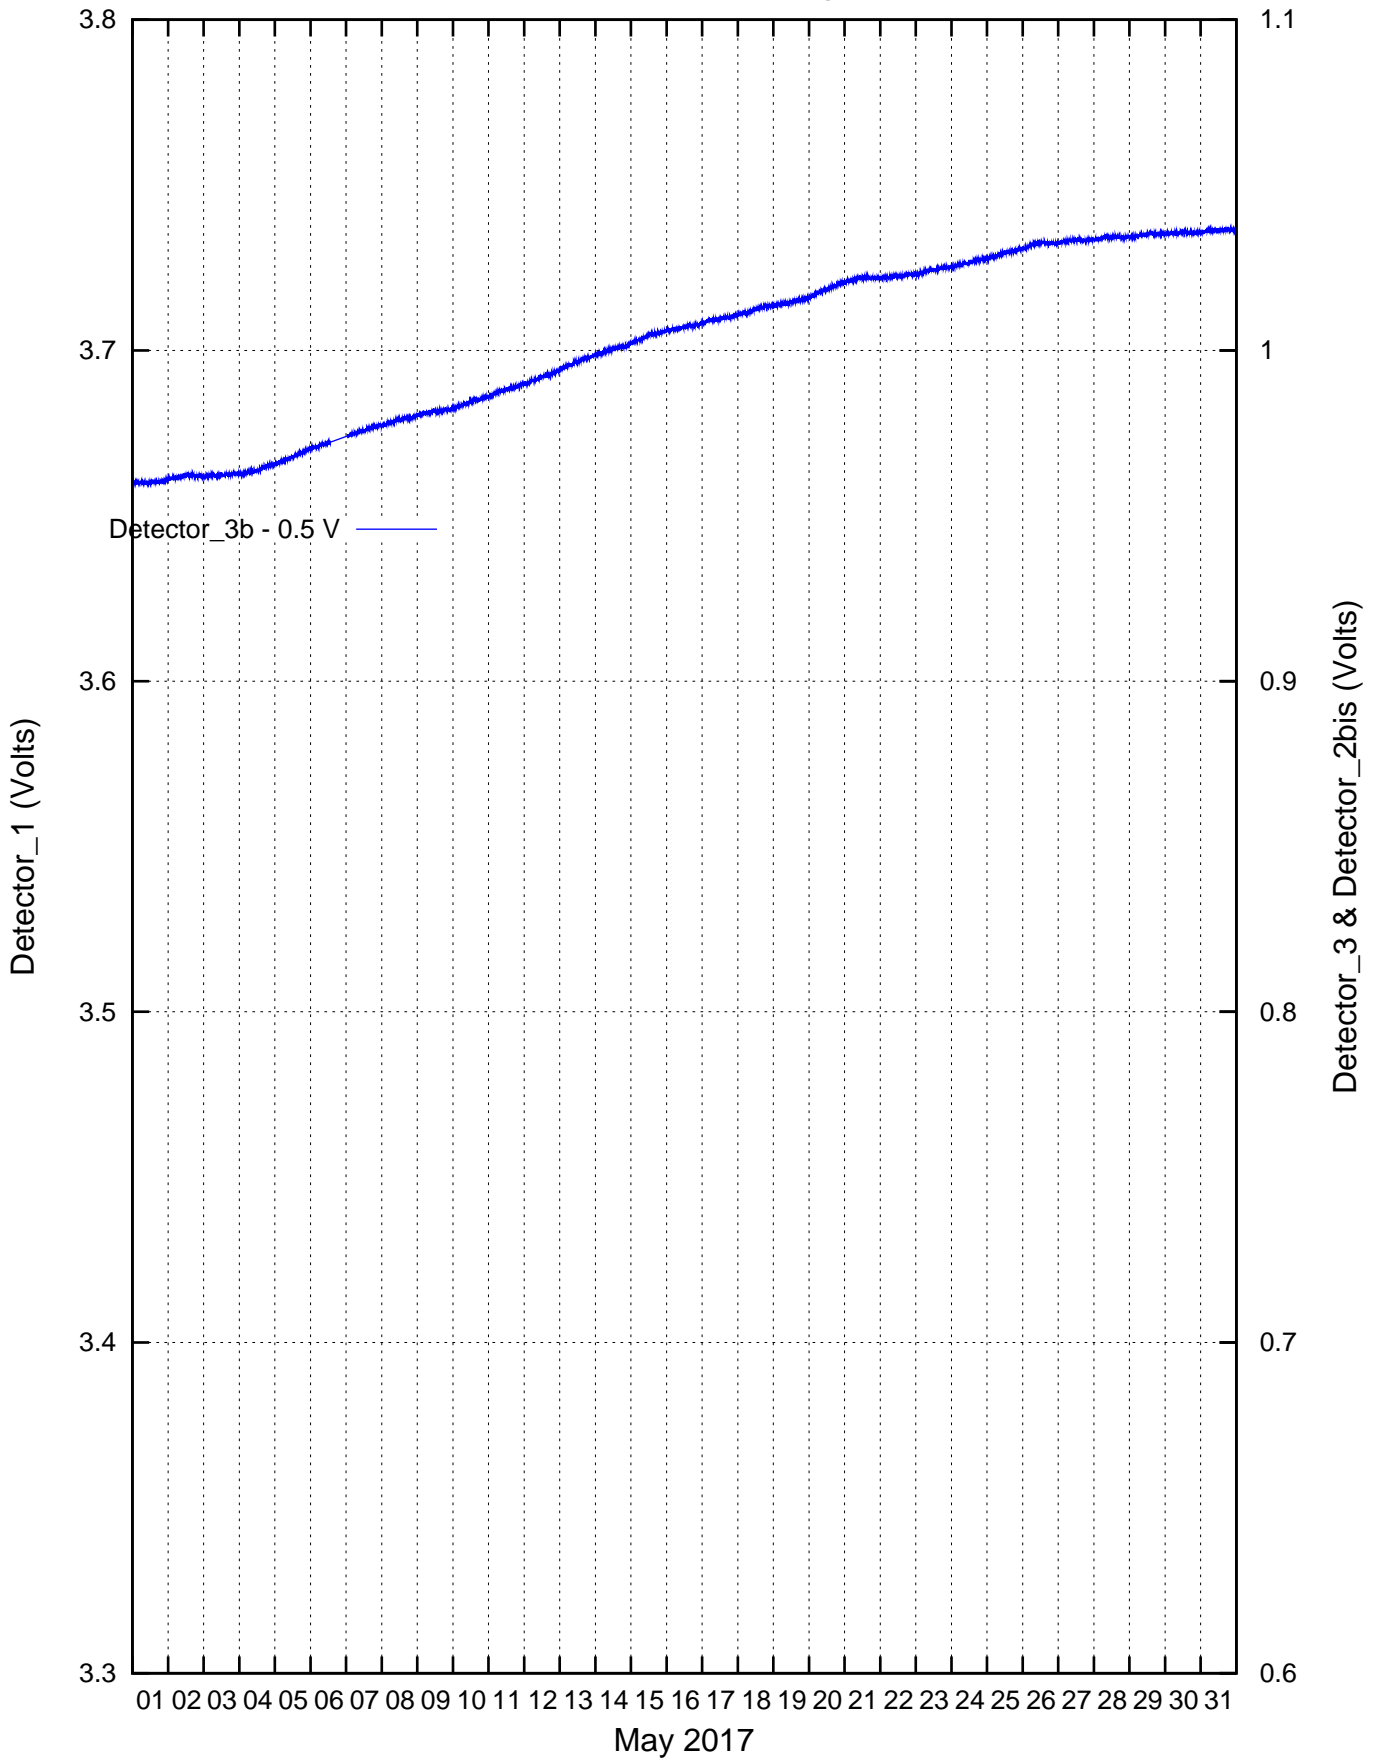

CdS/CdSe Detectors recordings: January 2017

CdS/CdSe Detectors recordings: February 2017

CdS/CdSe Detectors recordings: March 2017

CdS/CdSe Detectors recordings: April 2017

CdS/CdSe Detectors recordings: May 2017

CdS/CdSe Detectors recordings: June 2017

CdS/CdSe Detectors recordings: July 2017

CdS/CdSe Detectors recordings: August 2017

CdS/CdSe Detectors recordings: September 2017

CdS/CdSe Detectors recordings: October 2017