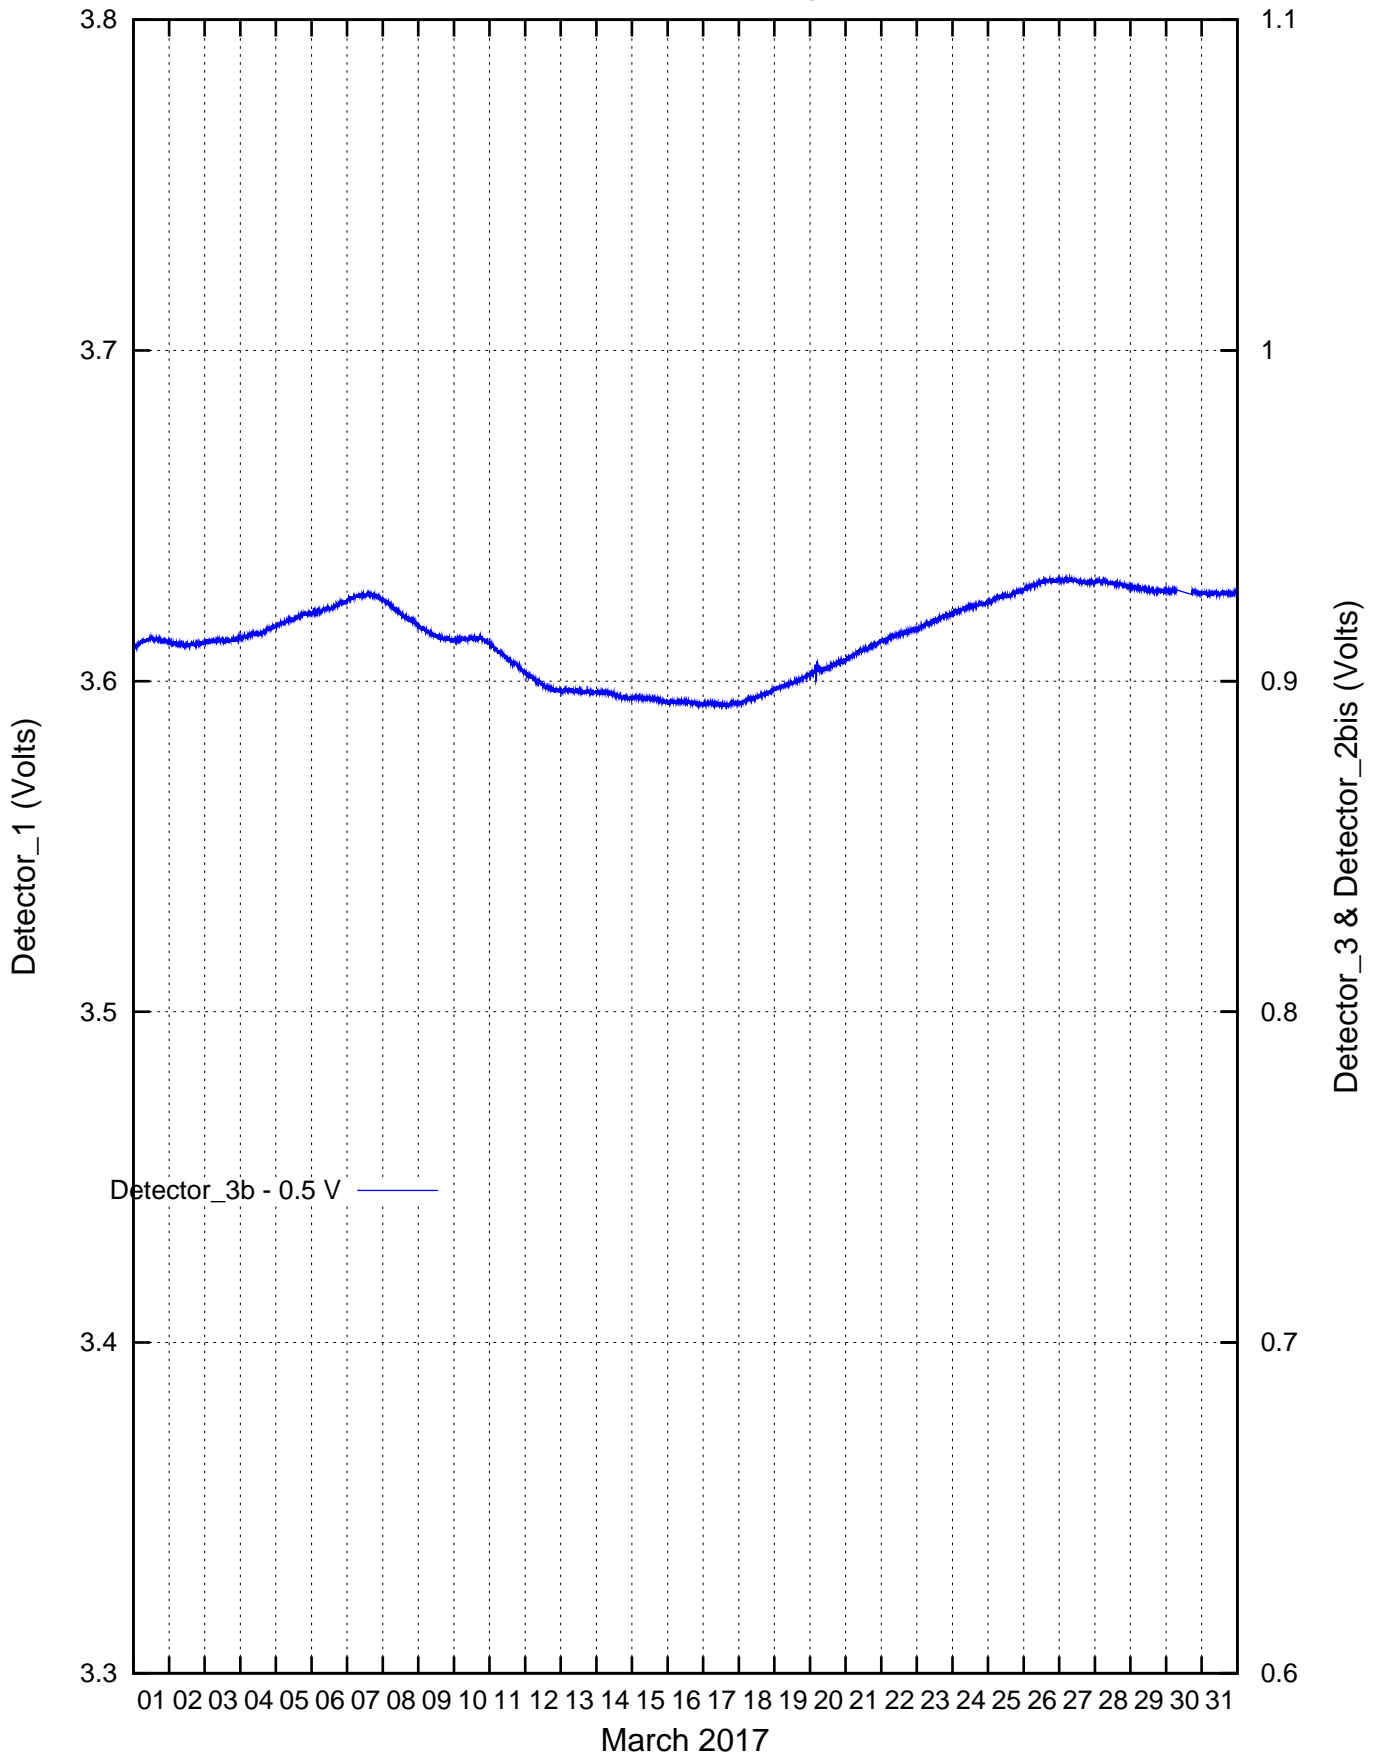

CdS/CdSe Detectors recordings: January 2017

CdS/CdSe Detectors recordings: February 2017

CdS/CdSe Detectors recordings: March 2017

CdS/CdSe Detectors recordings: April 2017

CdS/CdSe Detectors recordings: May 2017

CdS/CdSe Detectors recordings: June 2017

CdS/CdSe Detectors recordings: July 2017

CdS/CdSe Detectors recordings: August 2017

CdS/CdSe Detectors recordings: September 2017

CdS/CdSe Detectors recordings: October 2017

CdS/CdSe Detectors recordings: November 2017

CdS/CdSe Detectors recordings: December 2017