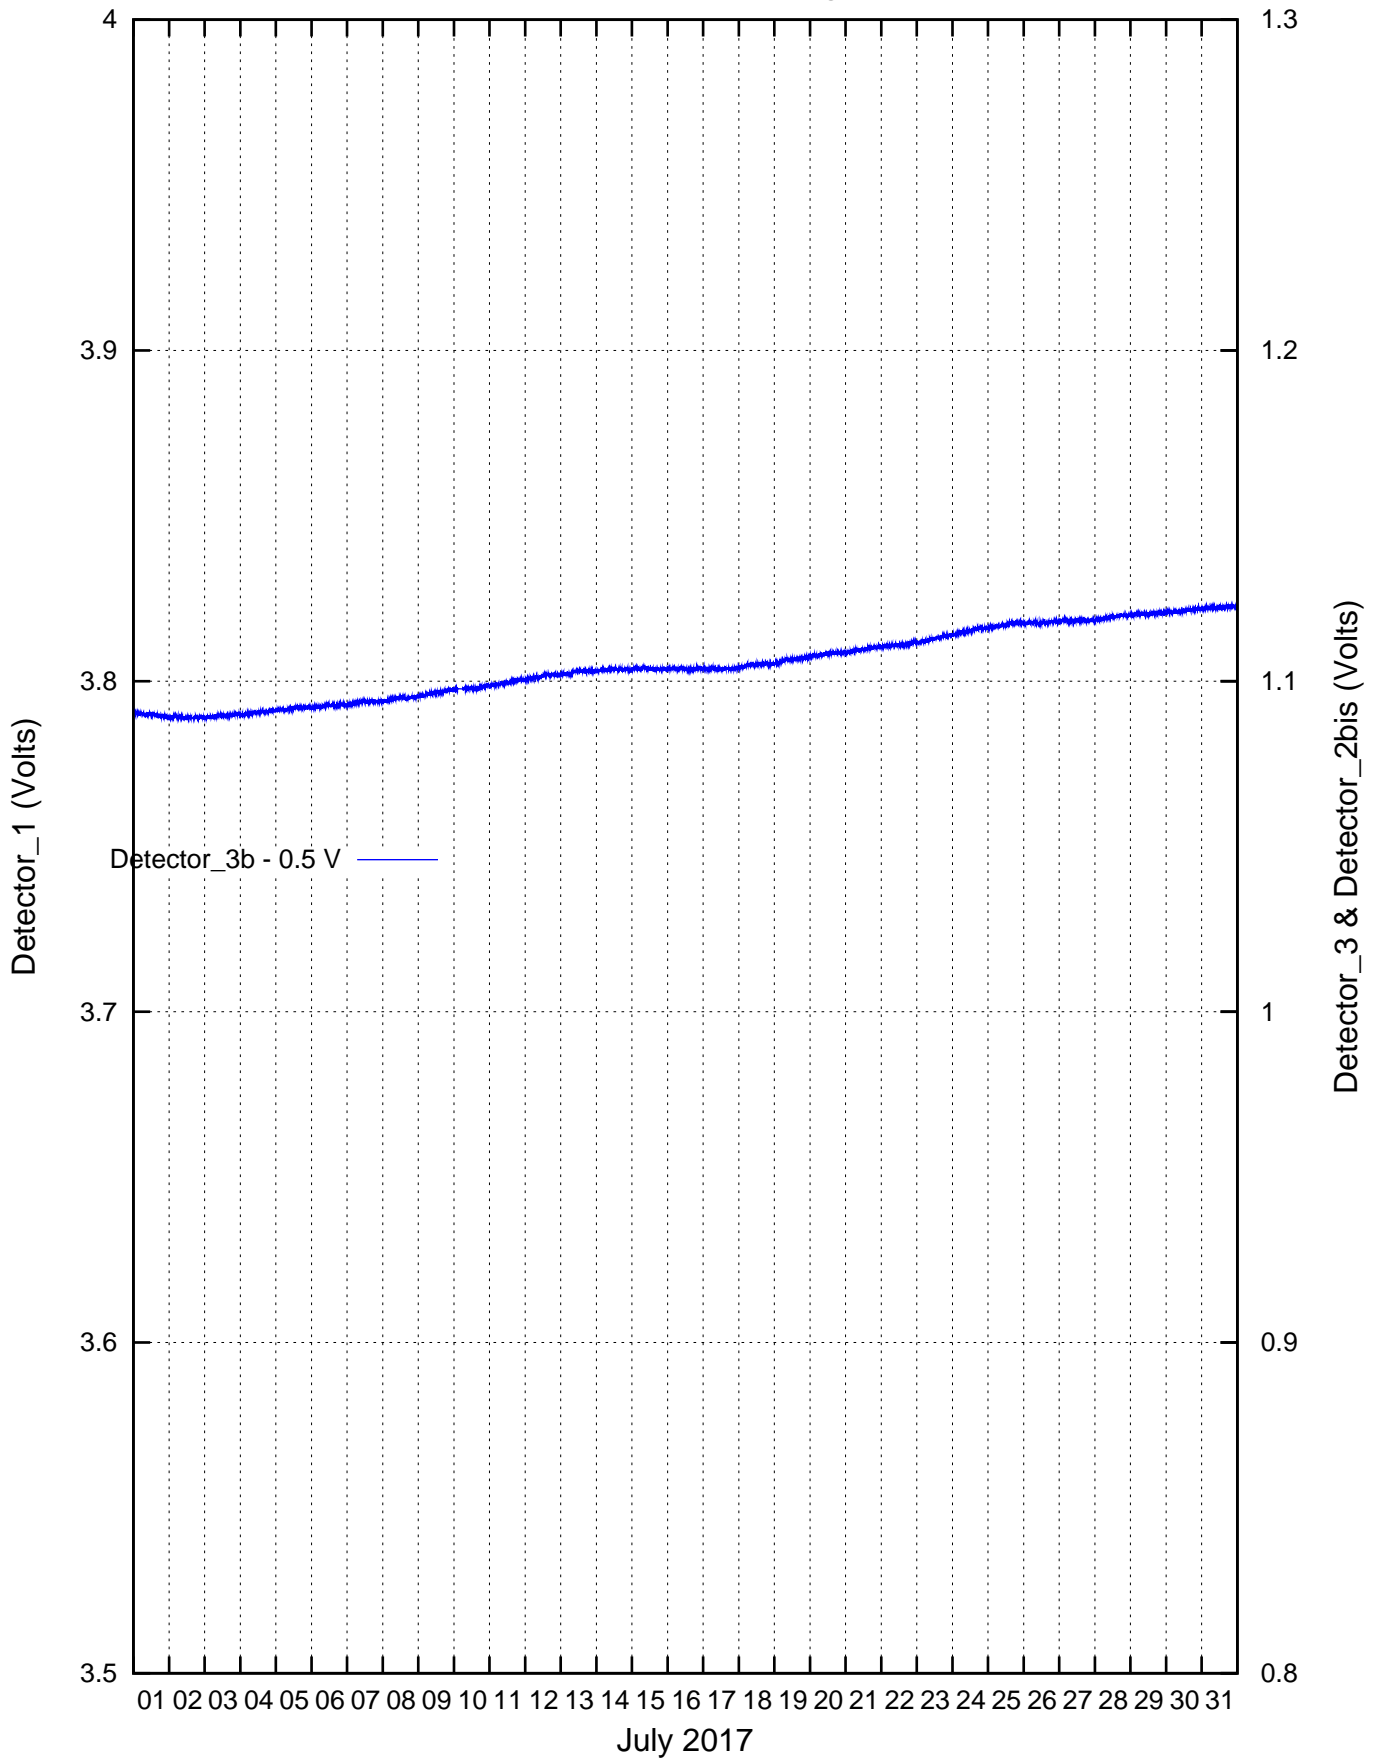

CdS/CdSe Detectors recordings: January 2017

CdS/CdSe Detectors recordings: February 2017

CdS/CdSe Detectors recordings: March 2017

CdS/CdSe Detectors recordings: April 2017

CdS/CdSe Detectors recordings: May 2017

CdS/CdSe Detectors recordings: June 2017

CdS/CdSe Detectors recordings: July 2017

CdS/CdSe Detectors recordings: August 2017

CdS/CdSe Detectors recordings: September 2017

CdS/CdSe Detectors recordings: October 2017