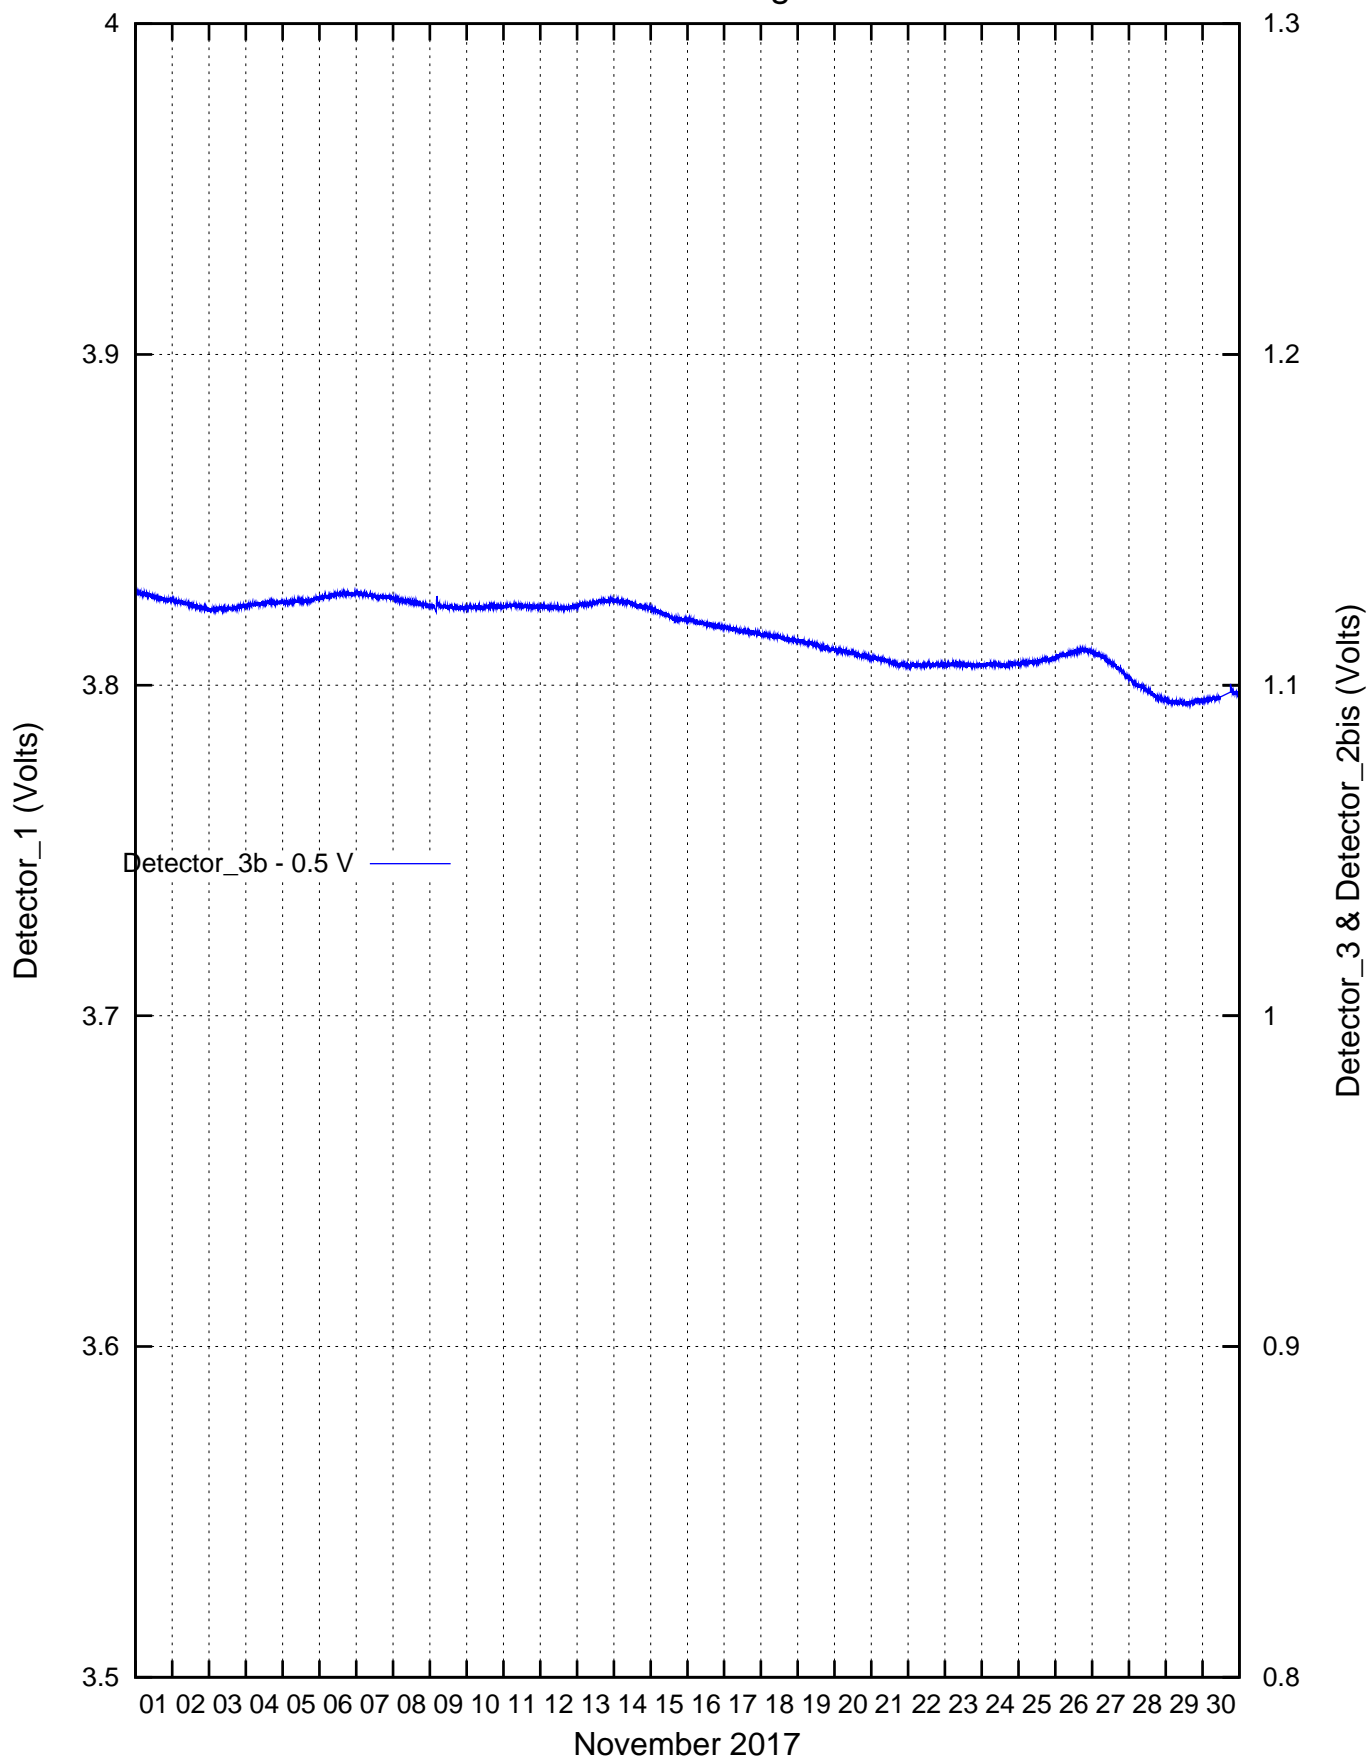

CdS/CdSe Detectors recordings: June 2017

CdS/CdSe Detectors recordings: July 2017

CdS/CdSe Detectors recordings: August 2017

CdS/CdSe Detectors recordings: September 2017

CdS/CdSe Detectors recordings: October 2017

CdS/CdSe Detectors recordings: November 2017

CdS/CdSe Detectors recordings: December 2017