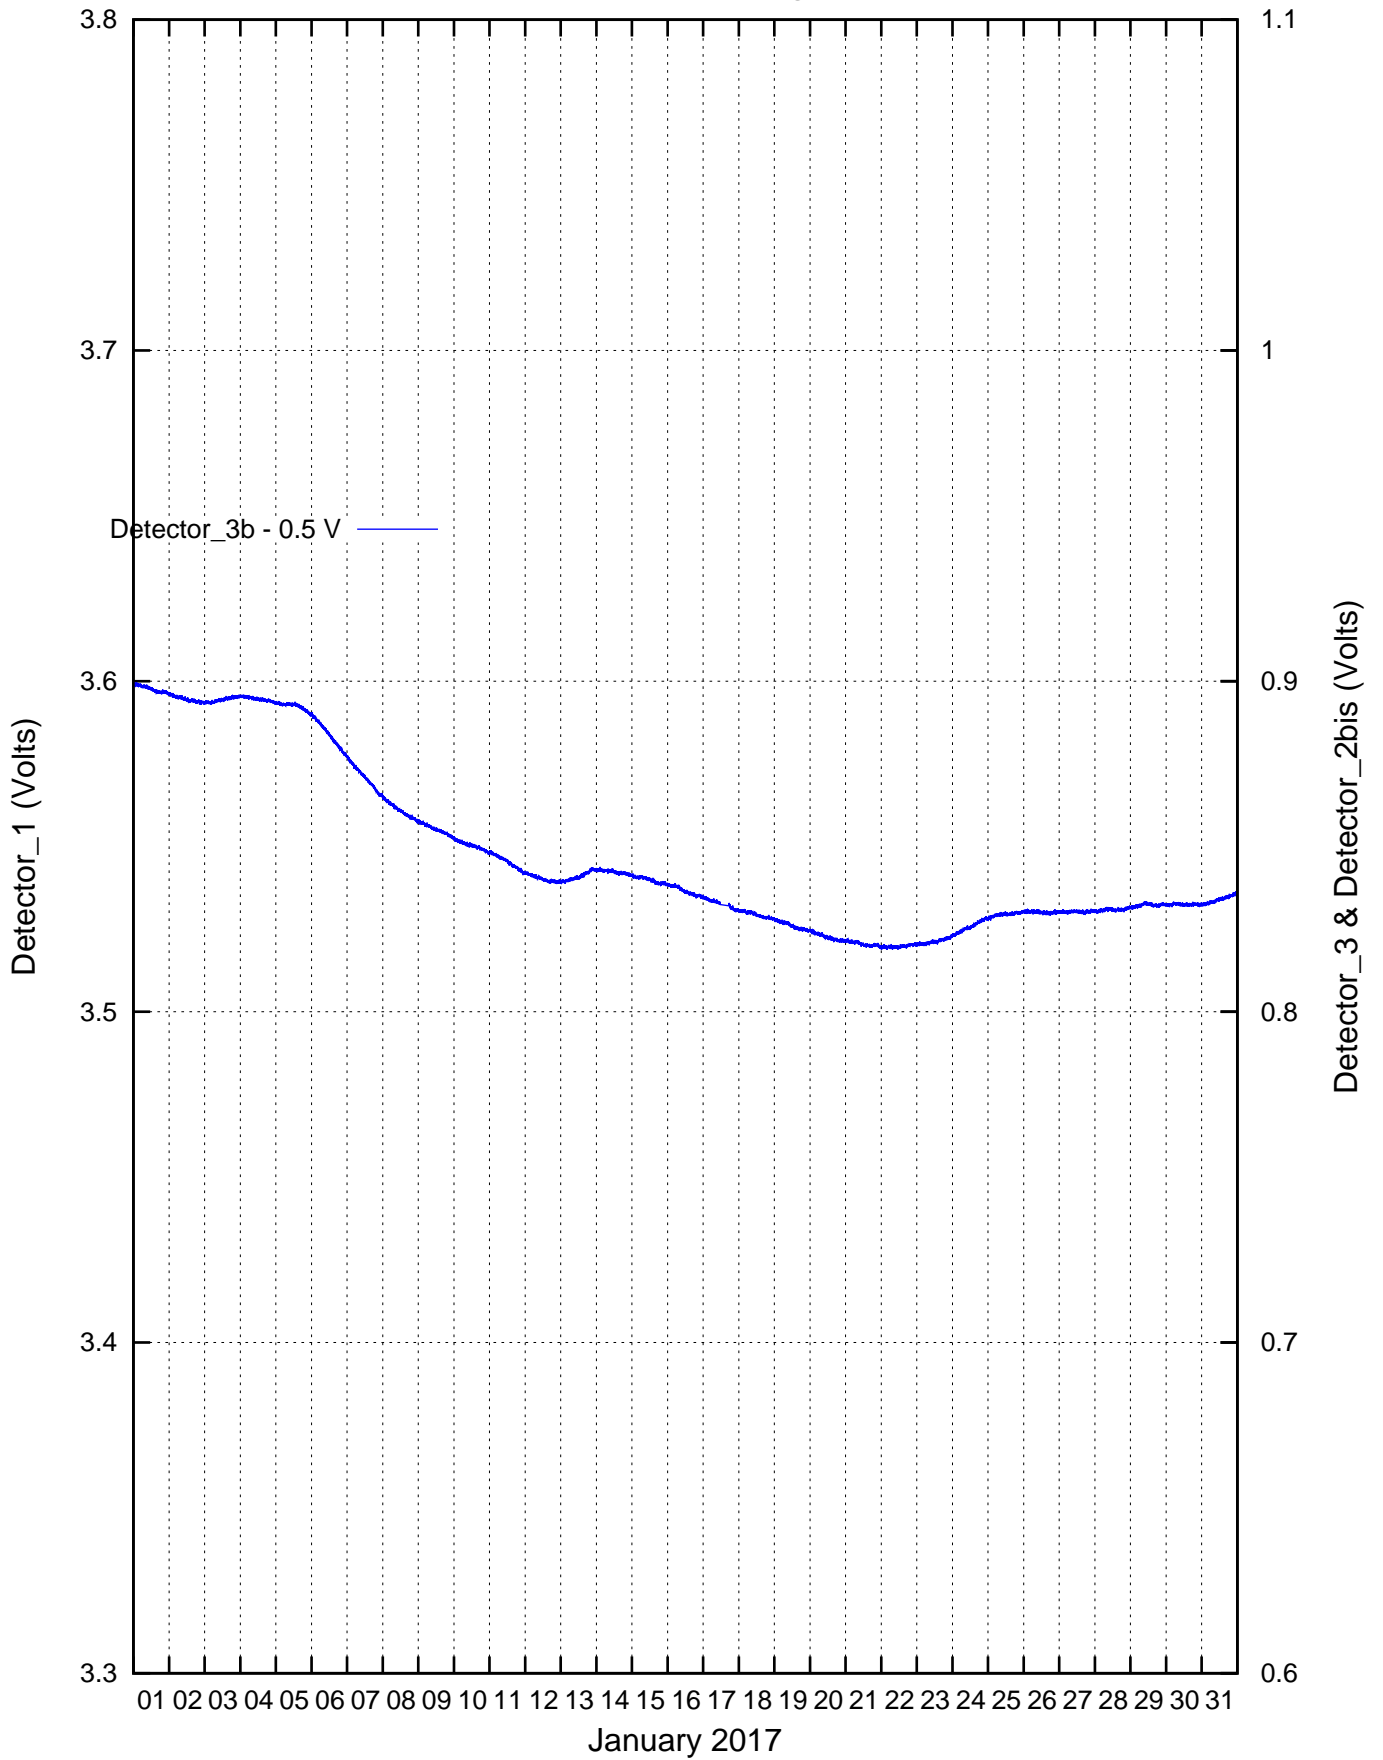

CdS/CdSe Detectors recordings: January 2017

CdS/CdSe Detectors recordings: February 2017

CdS/CdSe Detectors recordings: March 2017

CdS/CdSe Detectors recordings: April 2017

CdS/CdSe Detectors recordings: May 2017

CdS/CdSe Detectors recordings: June 2017

CdS/CdSe Detectors recordings: July 2017

CdS/CdSe Detectors recordings: August 2017

CdS/CdSe Detectors recordings: September 2017

CdS/CdSe Detectors recordings: October 2017