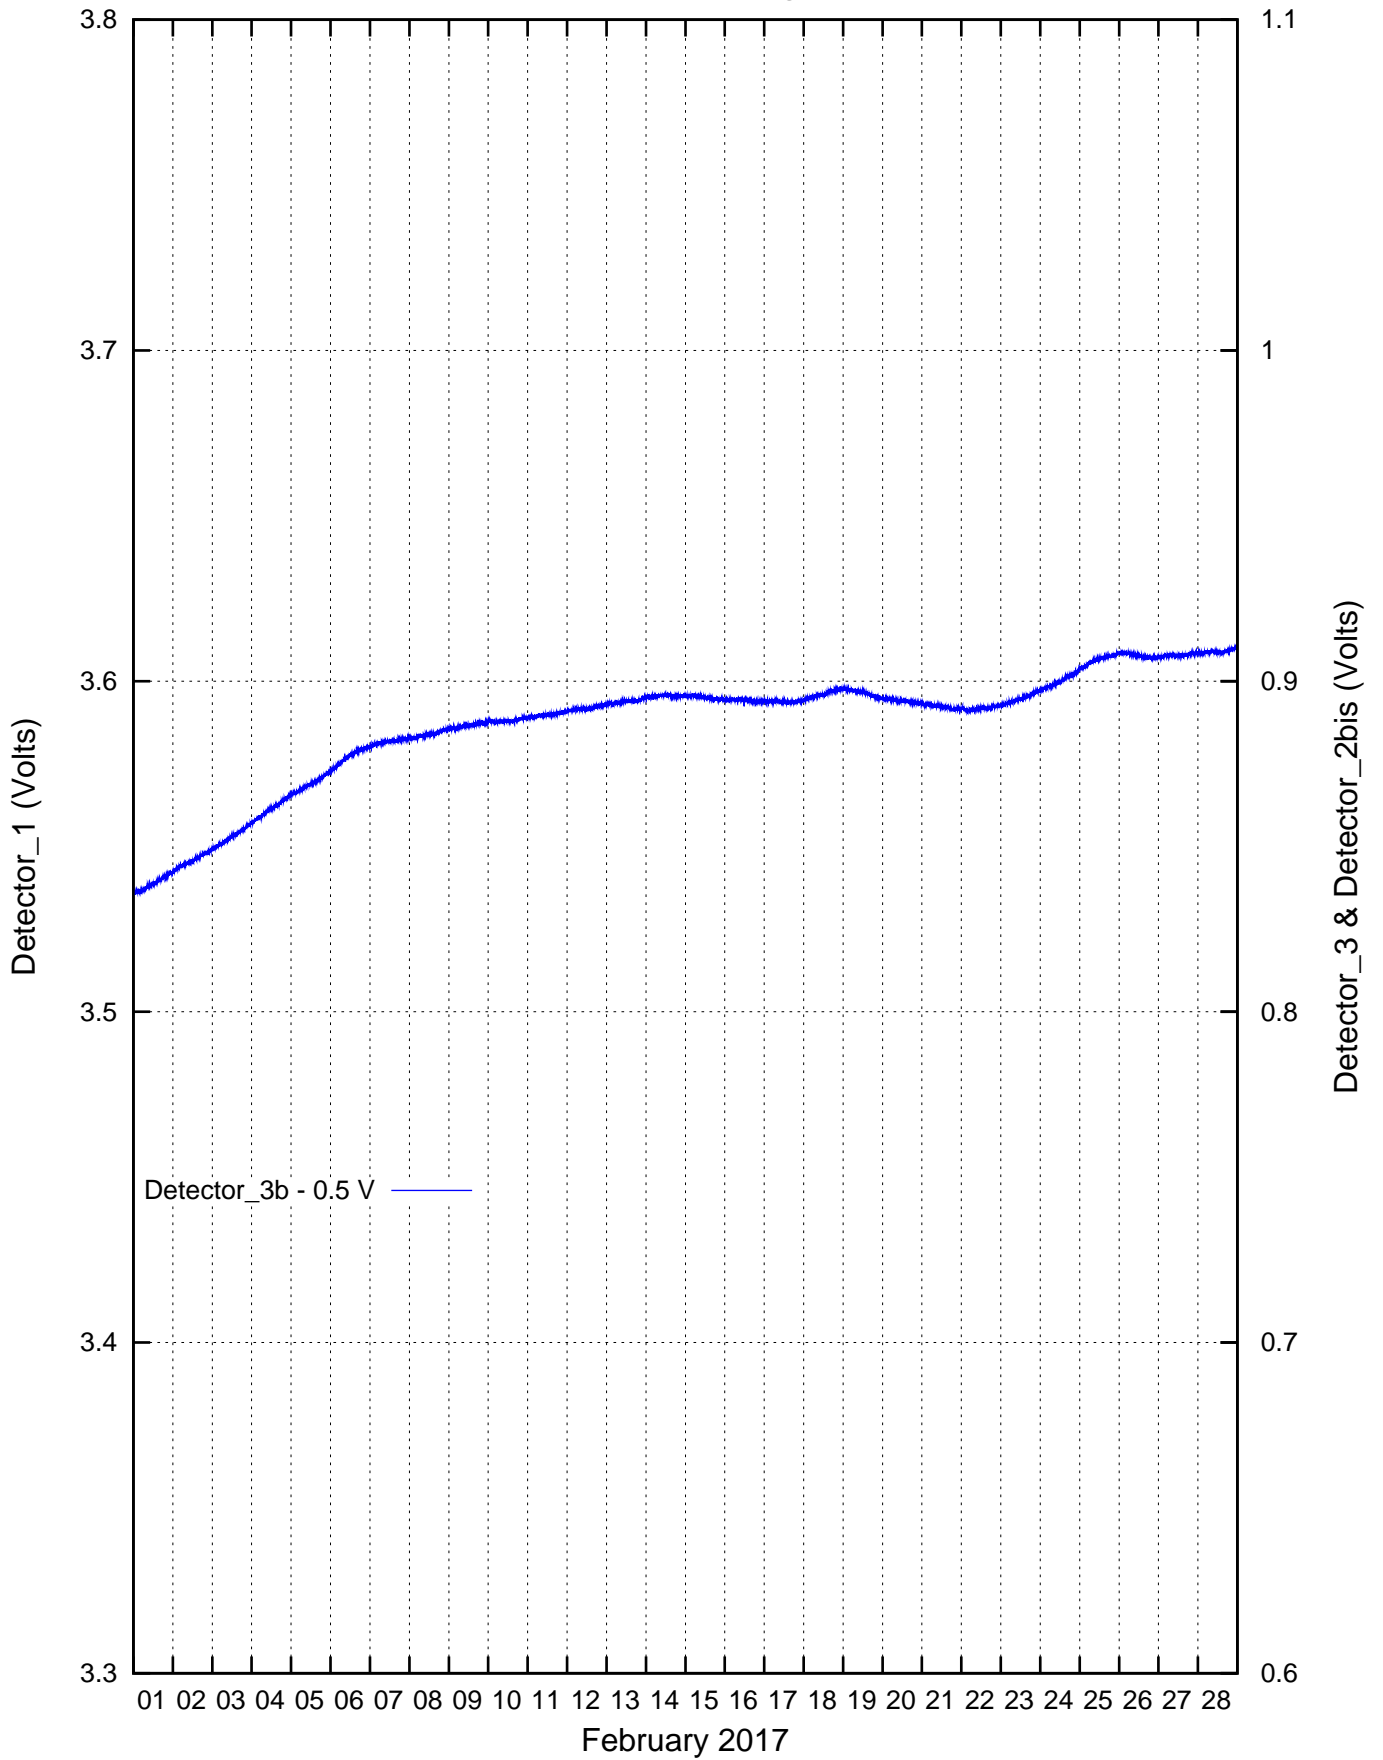

CdS/CdSe Detectors recordings: January 2017

CdS/CdSe Detectors recordings: February 2017

CdS/CdSe Detectors recordings: March 2017

CdS/CdSe Detectors recordings: April 2017

CdS/CdSe Detectors recordings: May 2017

CdS/CdSe Detectors recordings: June 2017

CdS/CdSe Detectors recordings: July 2017

CdS/CdSe Detectors recordings: August 2017

CdS/CdSe Detectors recordings: September 2017

CdS/CdSe Detectors recordings: October 2017

CdS/CdSe Detectors recordings: November 2017

CdS/CdSe Detectors recordings: December 2017