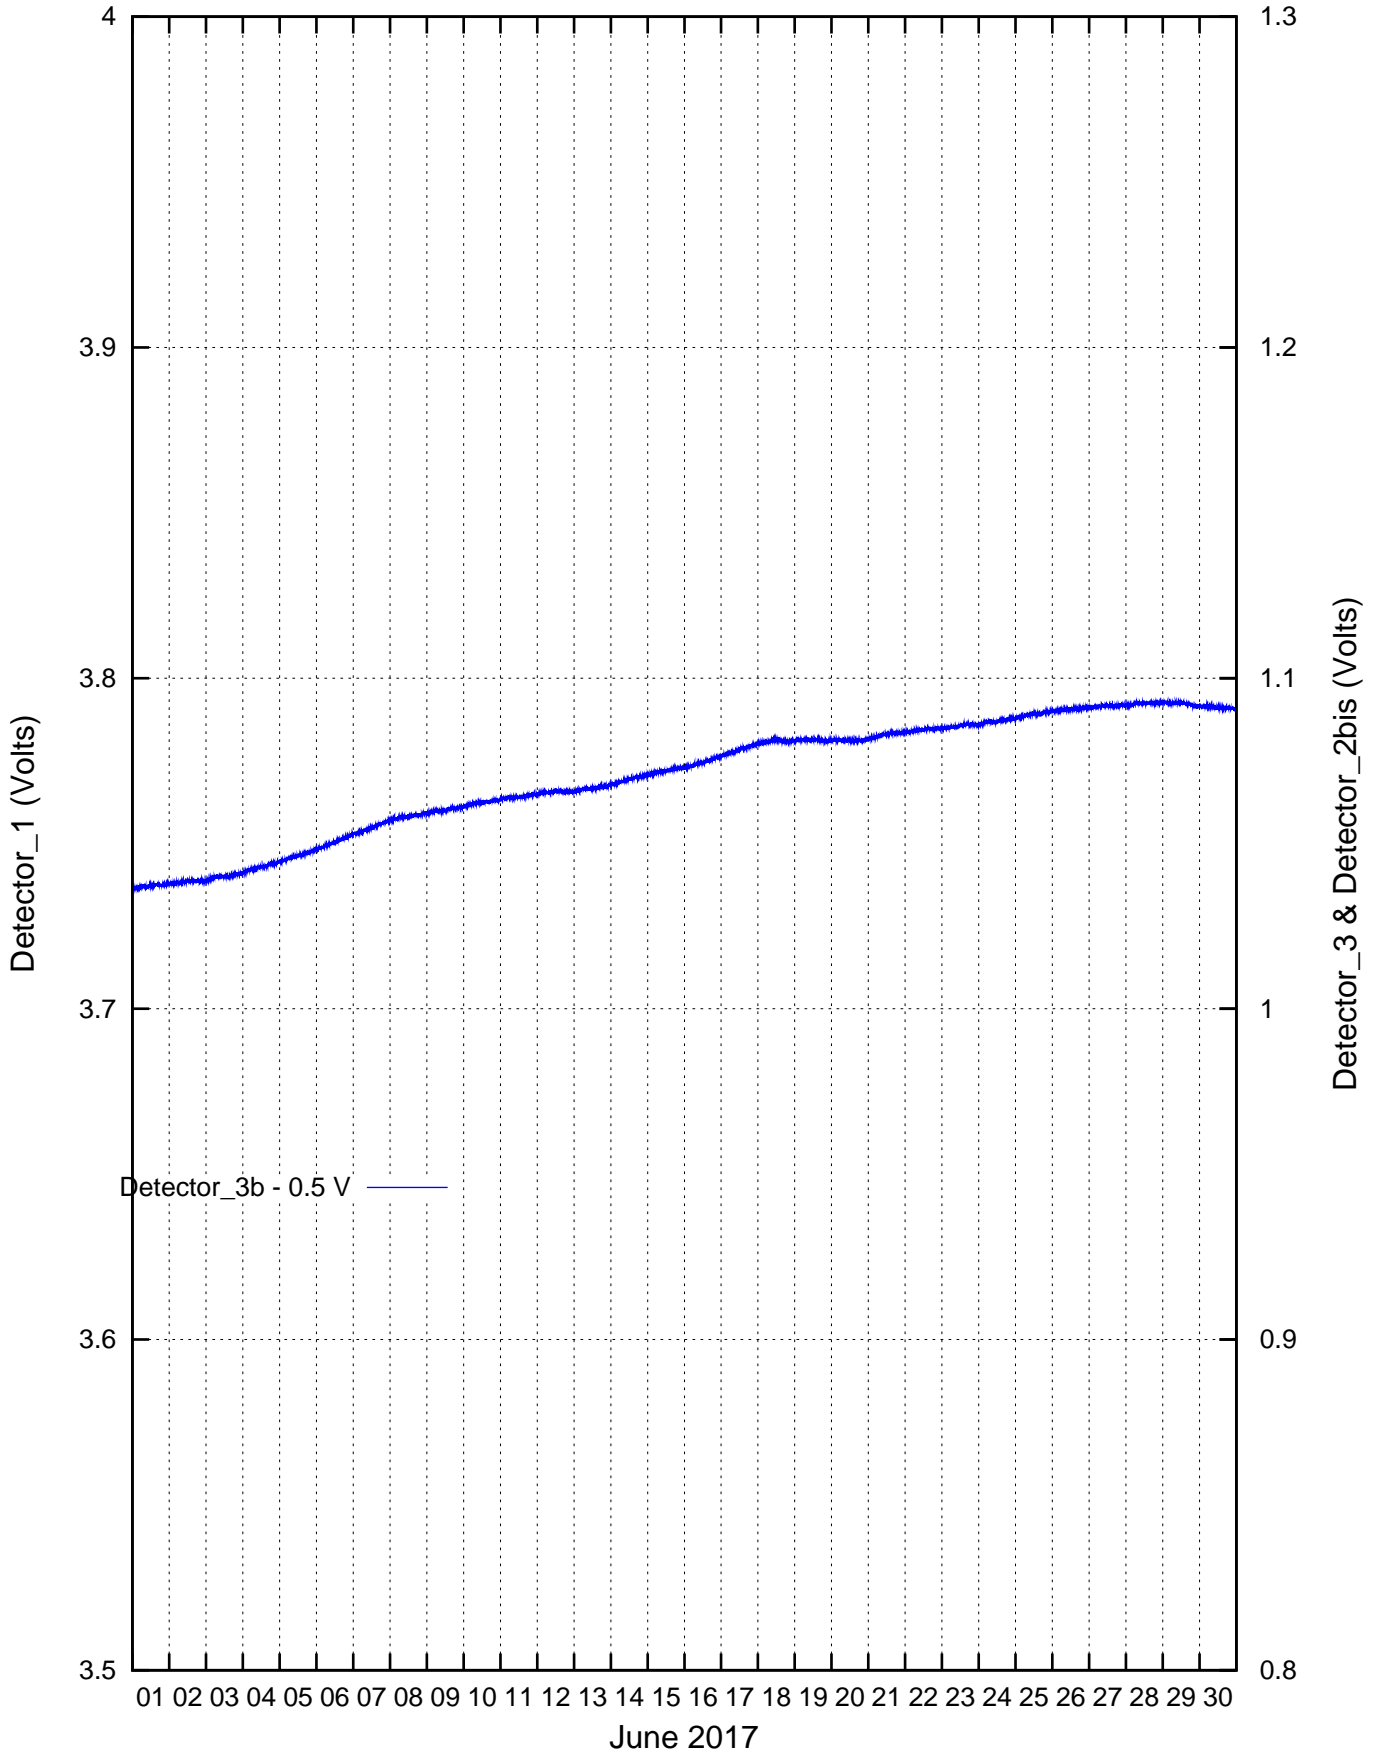

CdS/CdSe Detectors recordings: January 2017

CdS/CdSe Detectors recordings: February 2017

CdS/CdSe Detectors recordings: March 2017

CdS/CdSe Detectors recordings: April 2017

CdS/CdSe Detectors recordings: May 2017

CdS/CdSe Detectors recordings: June 2017

CdS/CdSe Detectors recordings: July 2017

CdS/CdSe Detectors recordings: August 2017

CdS/CdSe Detectors recordings: September 2017

CdS/CdSe Detectors recordings: October 2017

CdS/CdSe Detectors recordings: November 2017

CdS/CdSe Detectors recordings: December 2017