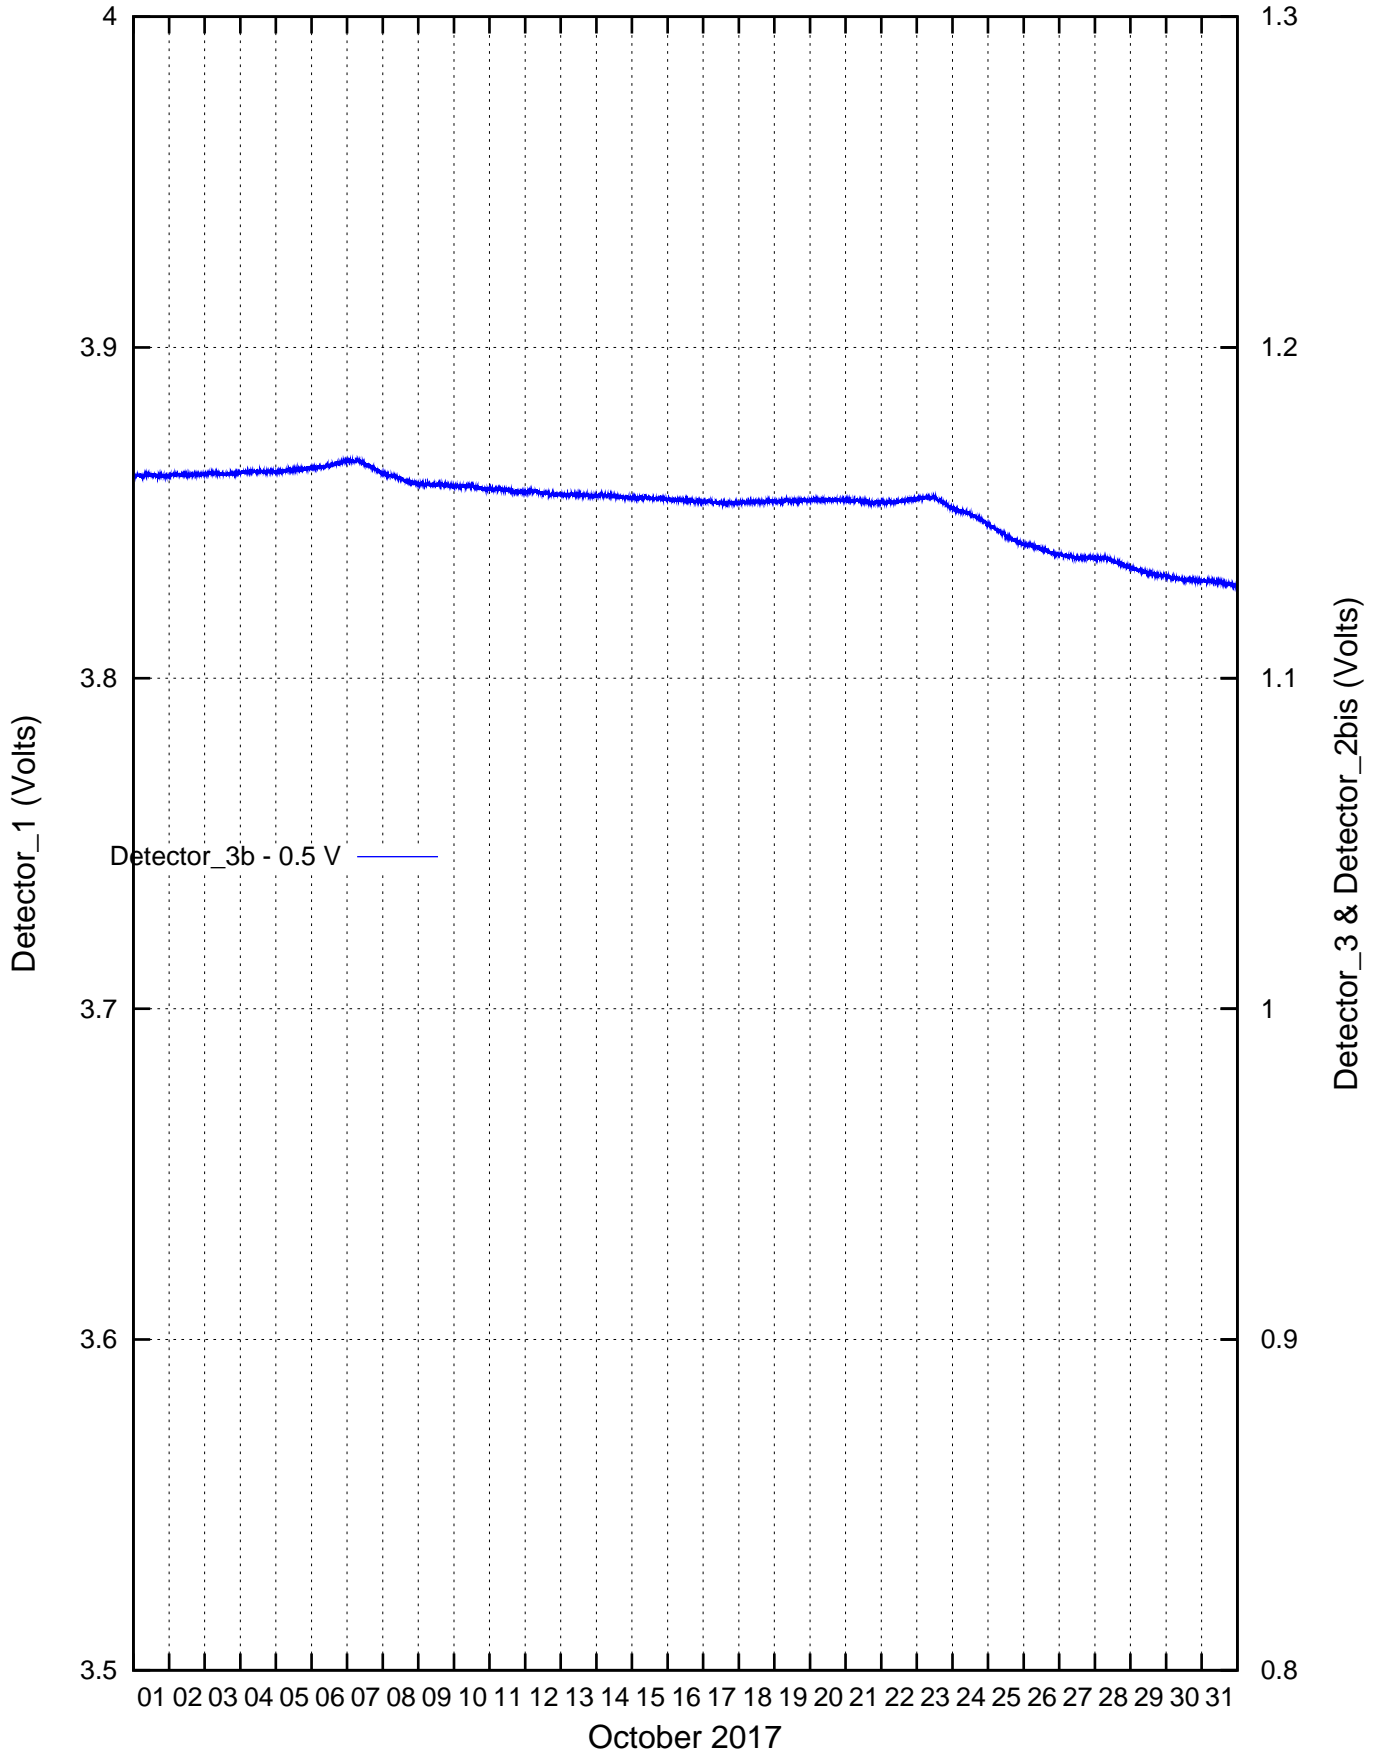

CdS/CdSe Detectors recordings: June 2017

CdS/CdSe Detectors recordings: July 2017

CdS/CdSe Detectors recordings: August 2017

CdS/CdSe Detectors recordings: September 2017

CdS/CdSe Detectors recordings: October 2017

CdS/CdSe Detectors recordings: November 2017

CdS/CdSe Detectors recordings: December 2017