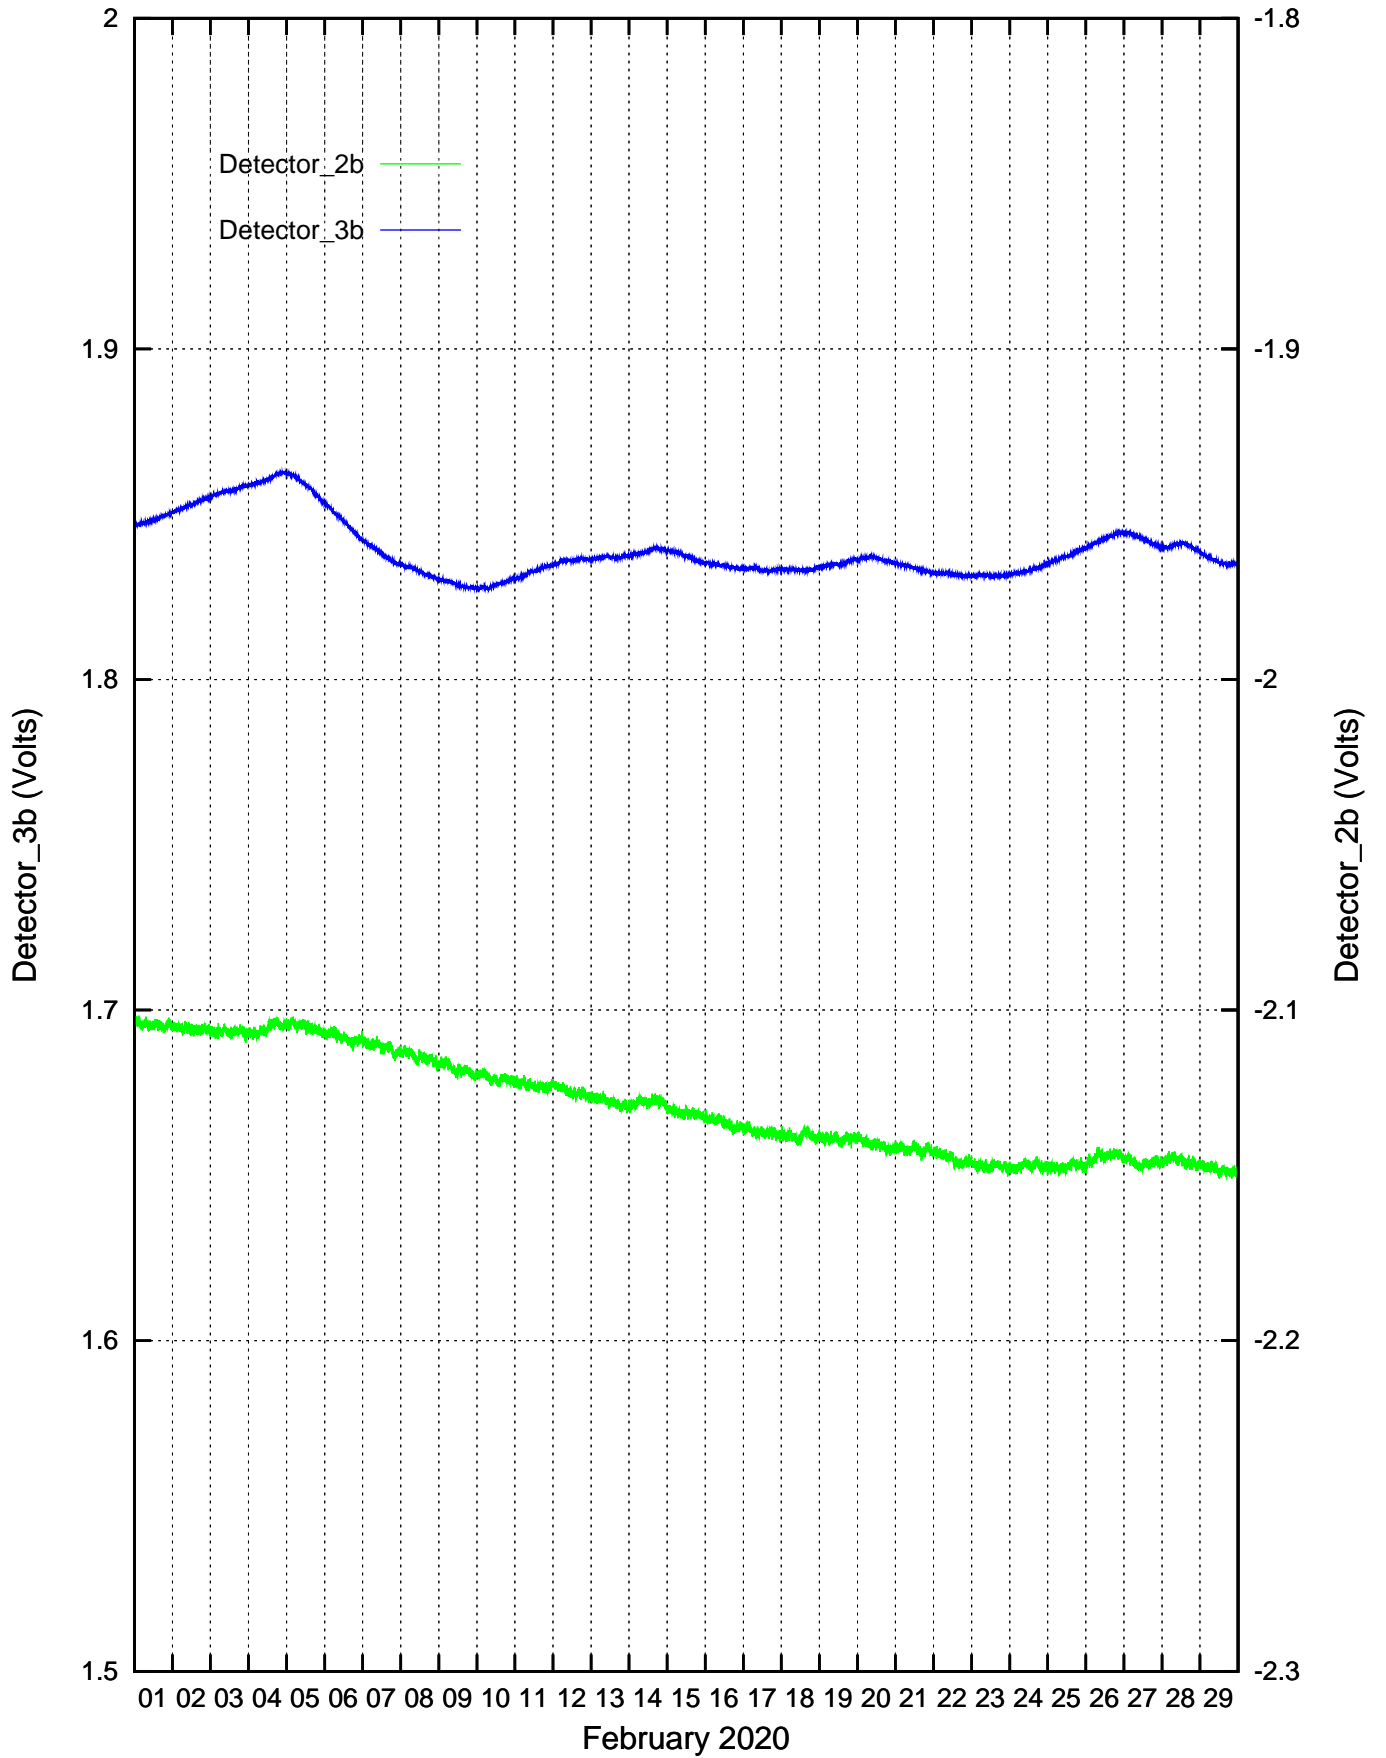

CdS/CdSe Detectors recordings: January 2020

# CdS/CdSe Detectors recordings: February 2020

# CdS/CdSe Detectors recordings: March 2020