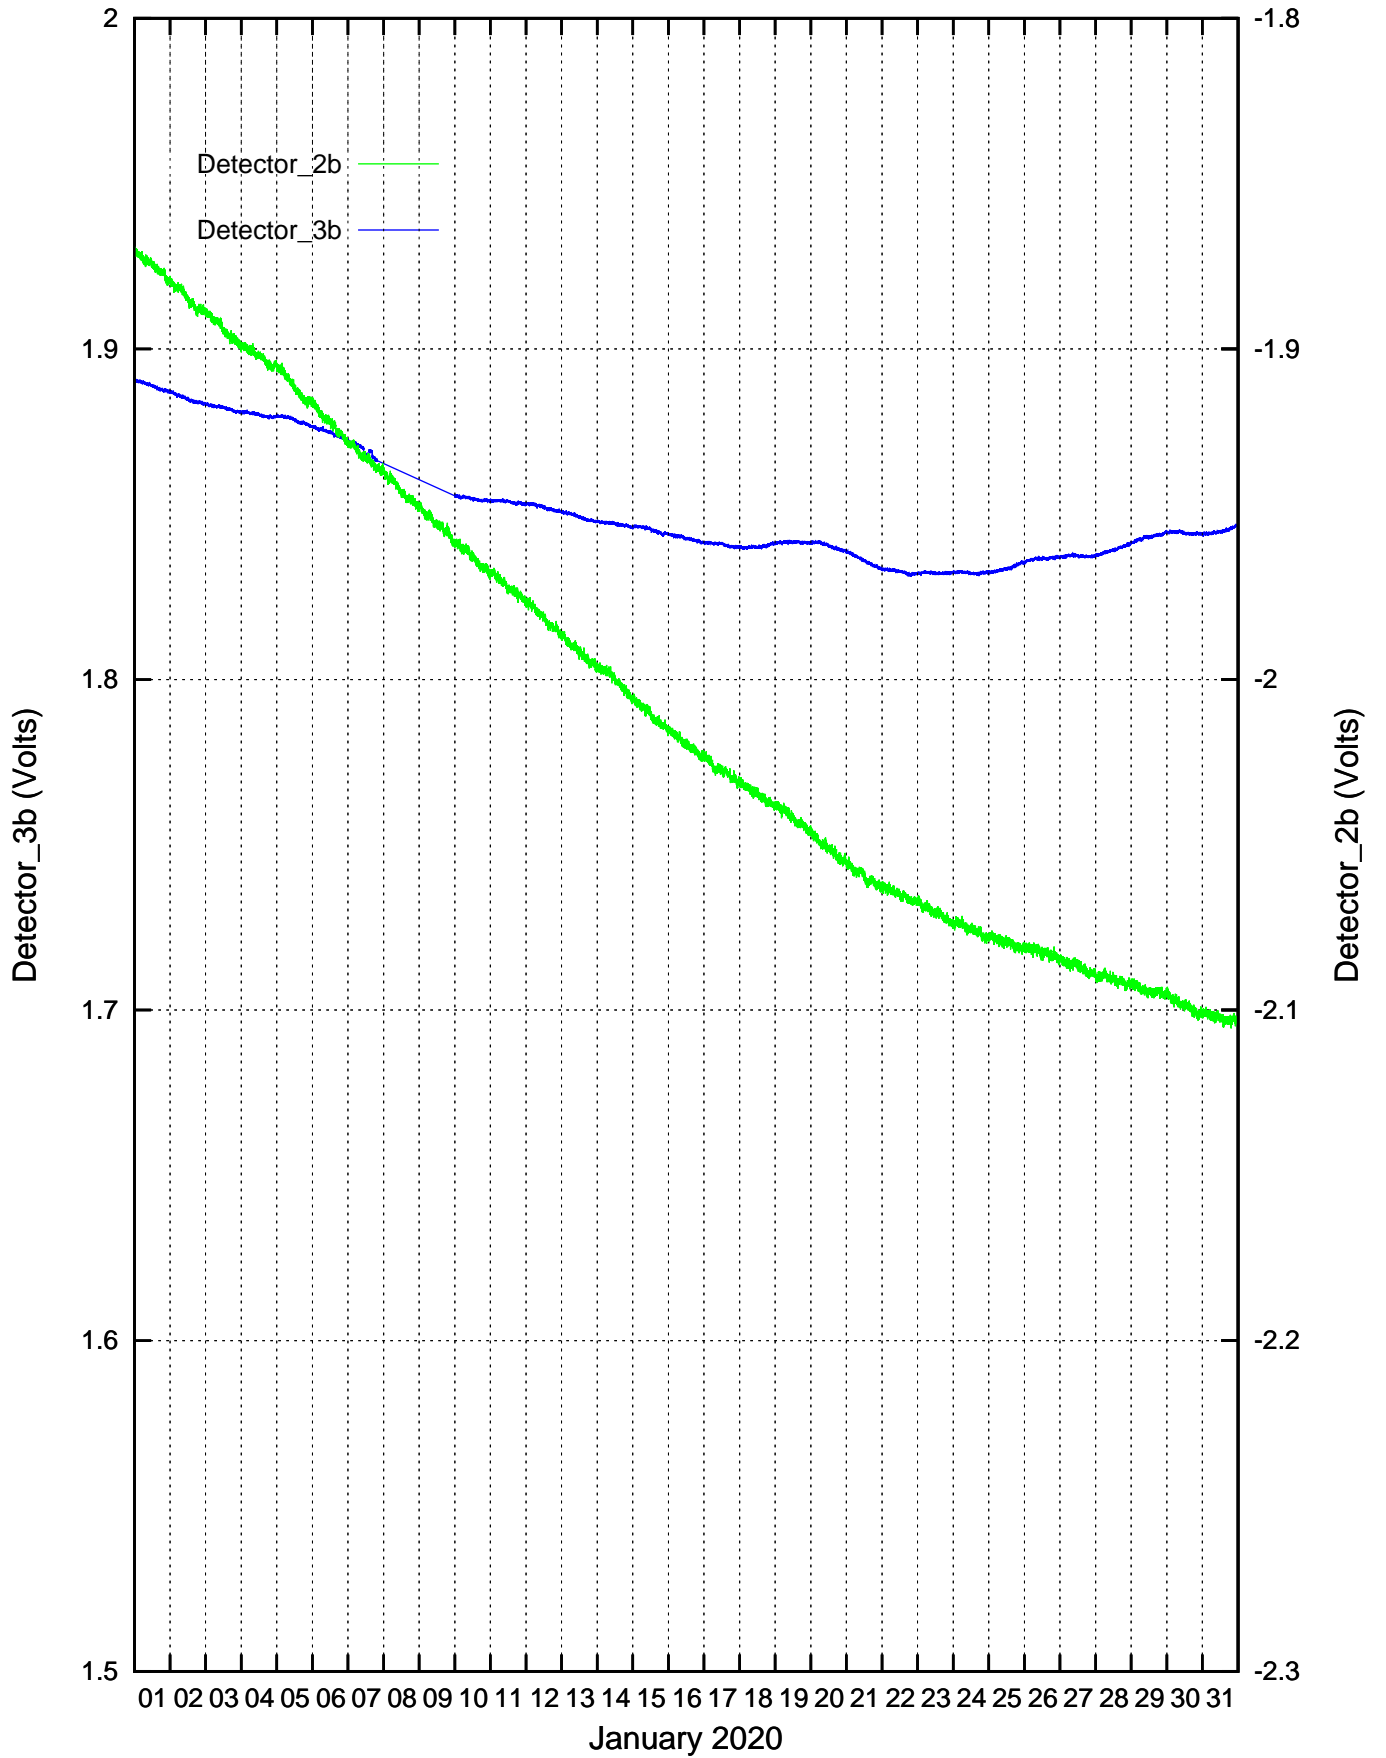

CdS/CdSe Detectors recordings: January 2020

# CdS/CdSe Detectors recordings: February 2020