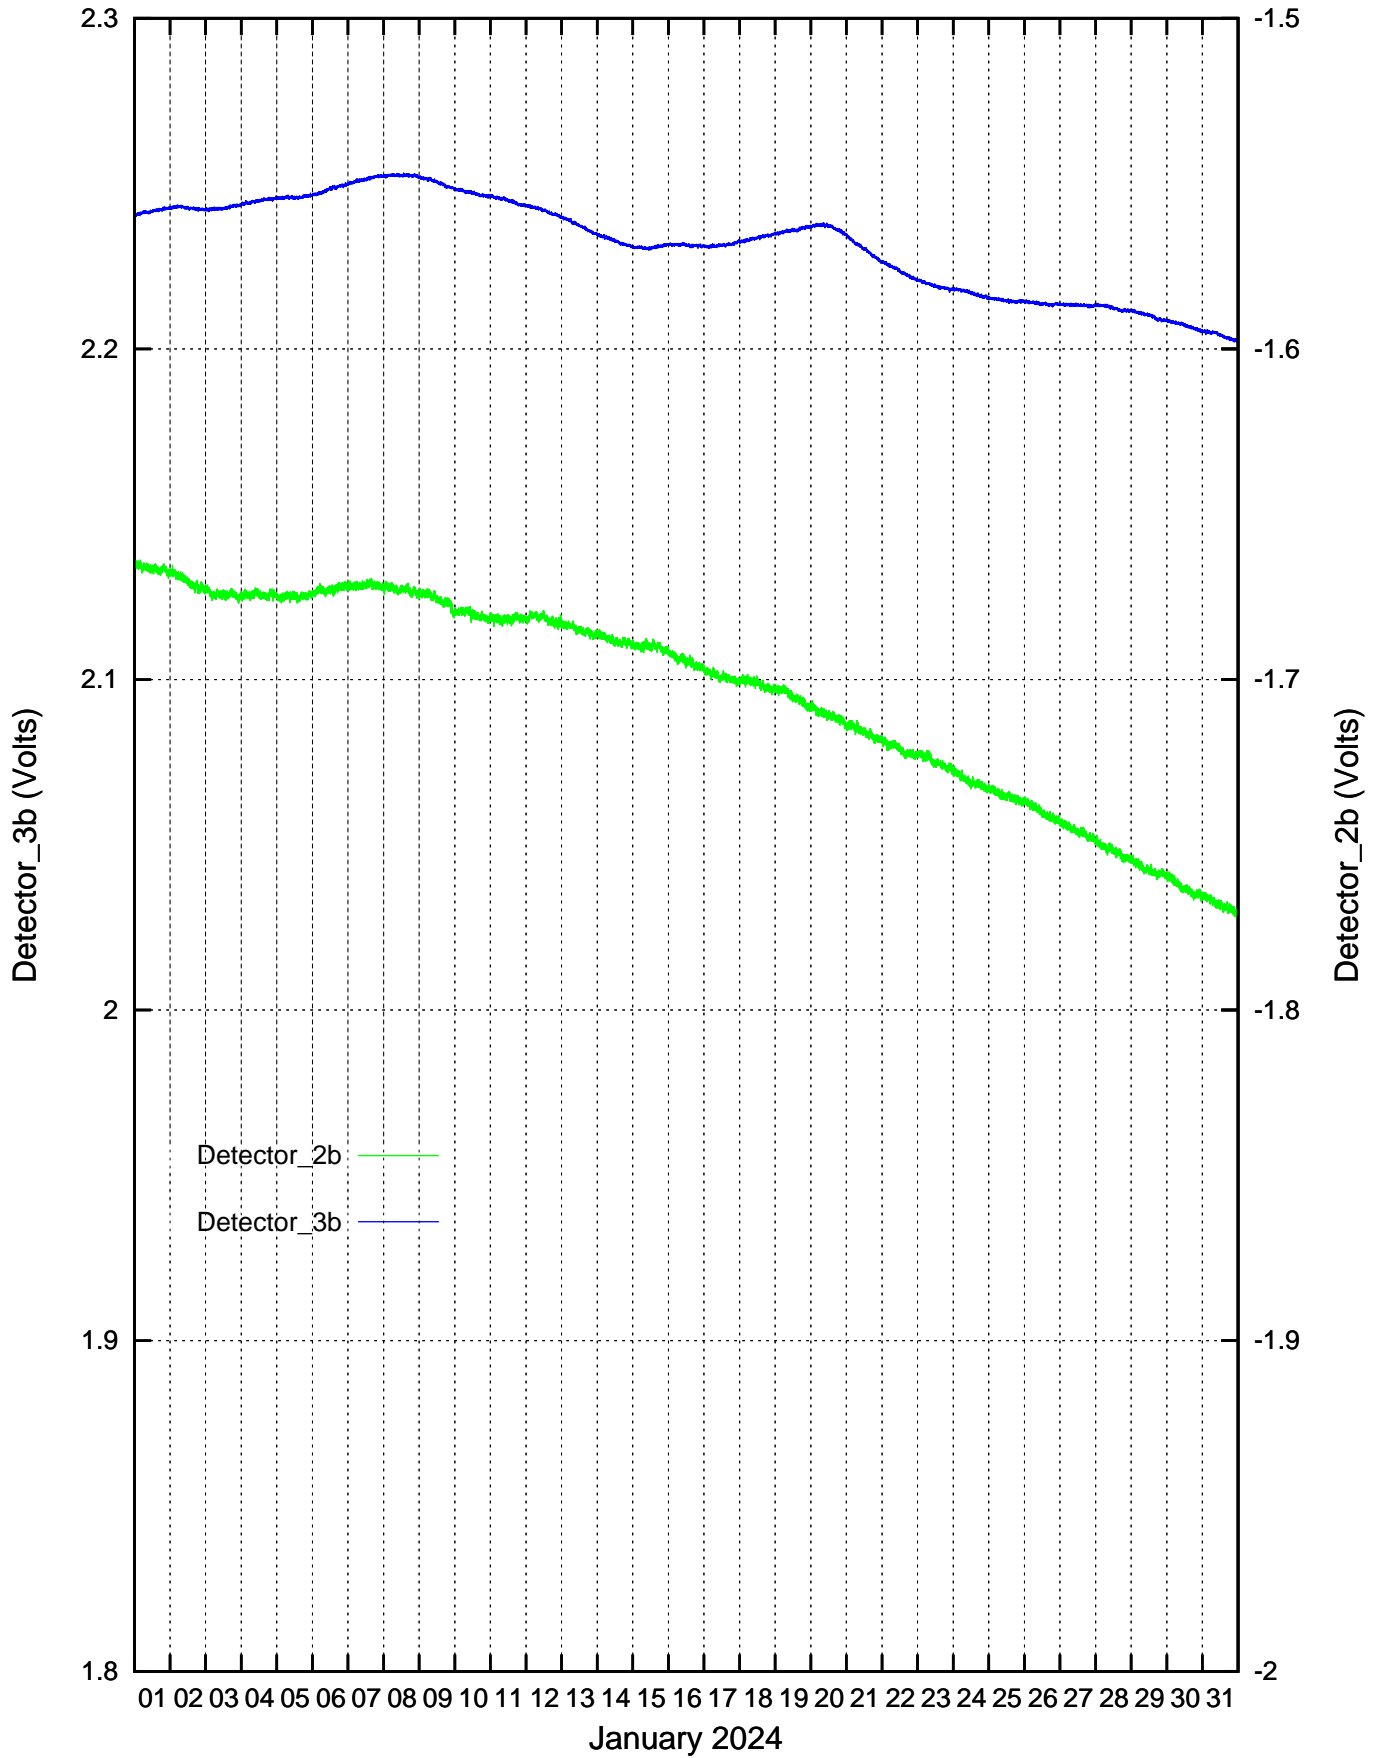

CdS/CdSe Detectors recordings: January 2024

CdS/CdSe Detectors recordings: February 2024