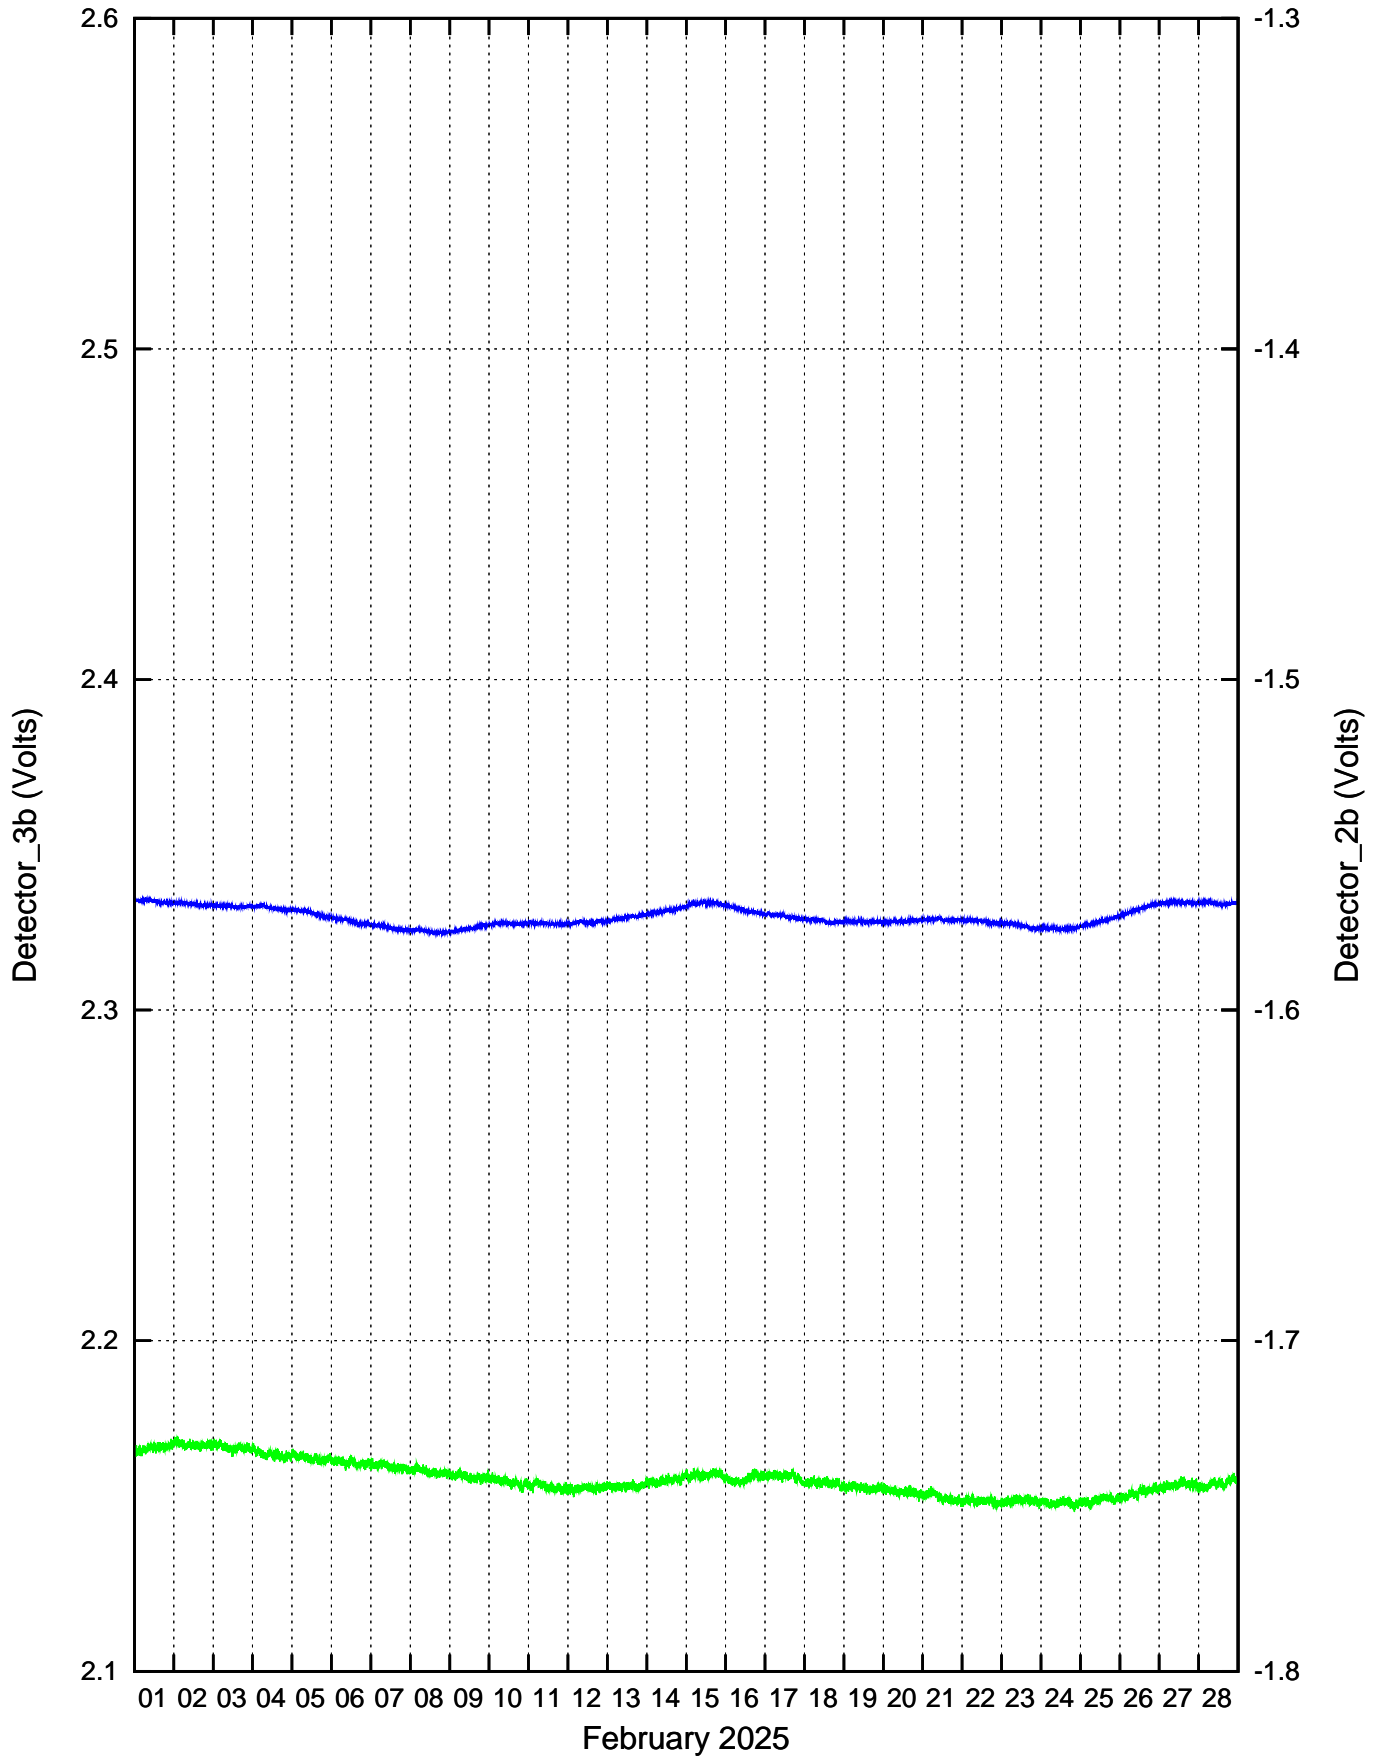

CdS/CdSe Detectors recordings: January 2025

CdS/CdSe Detectors recordings: February 2025

CdS/CdSe Detectors recordings: March 2025