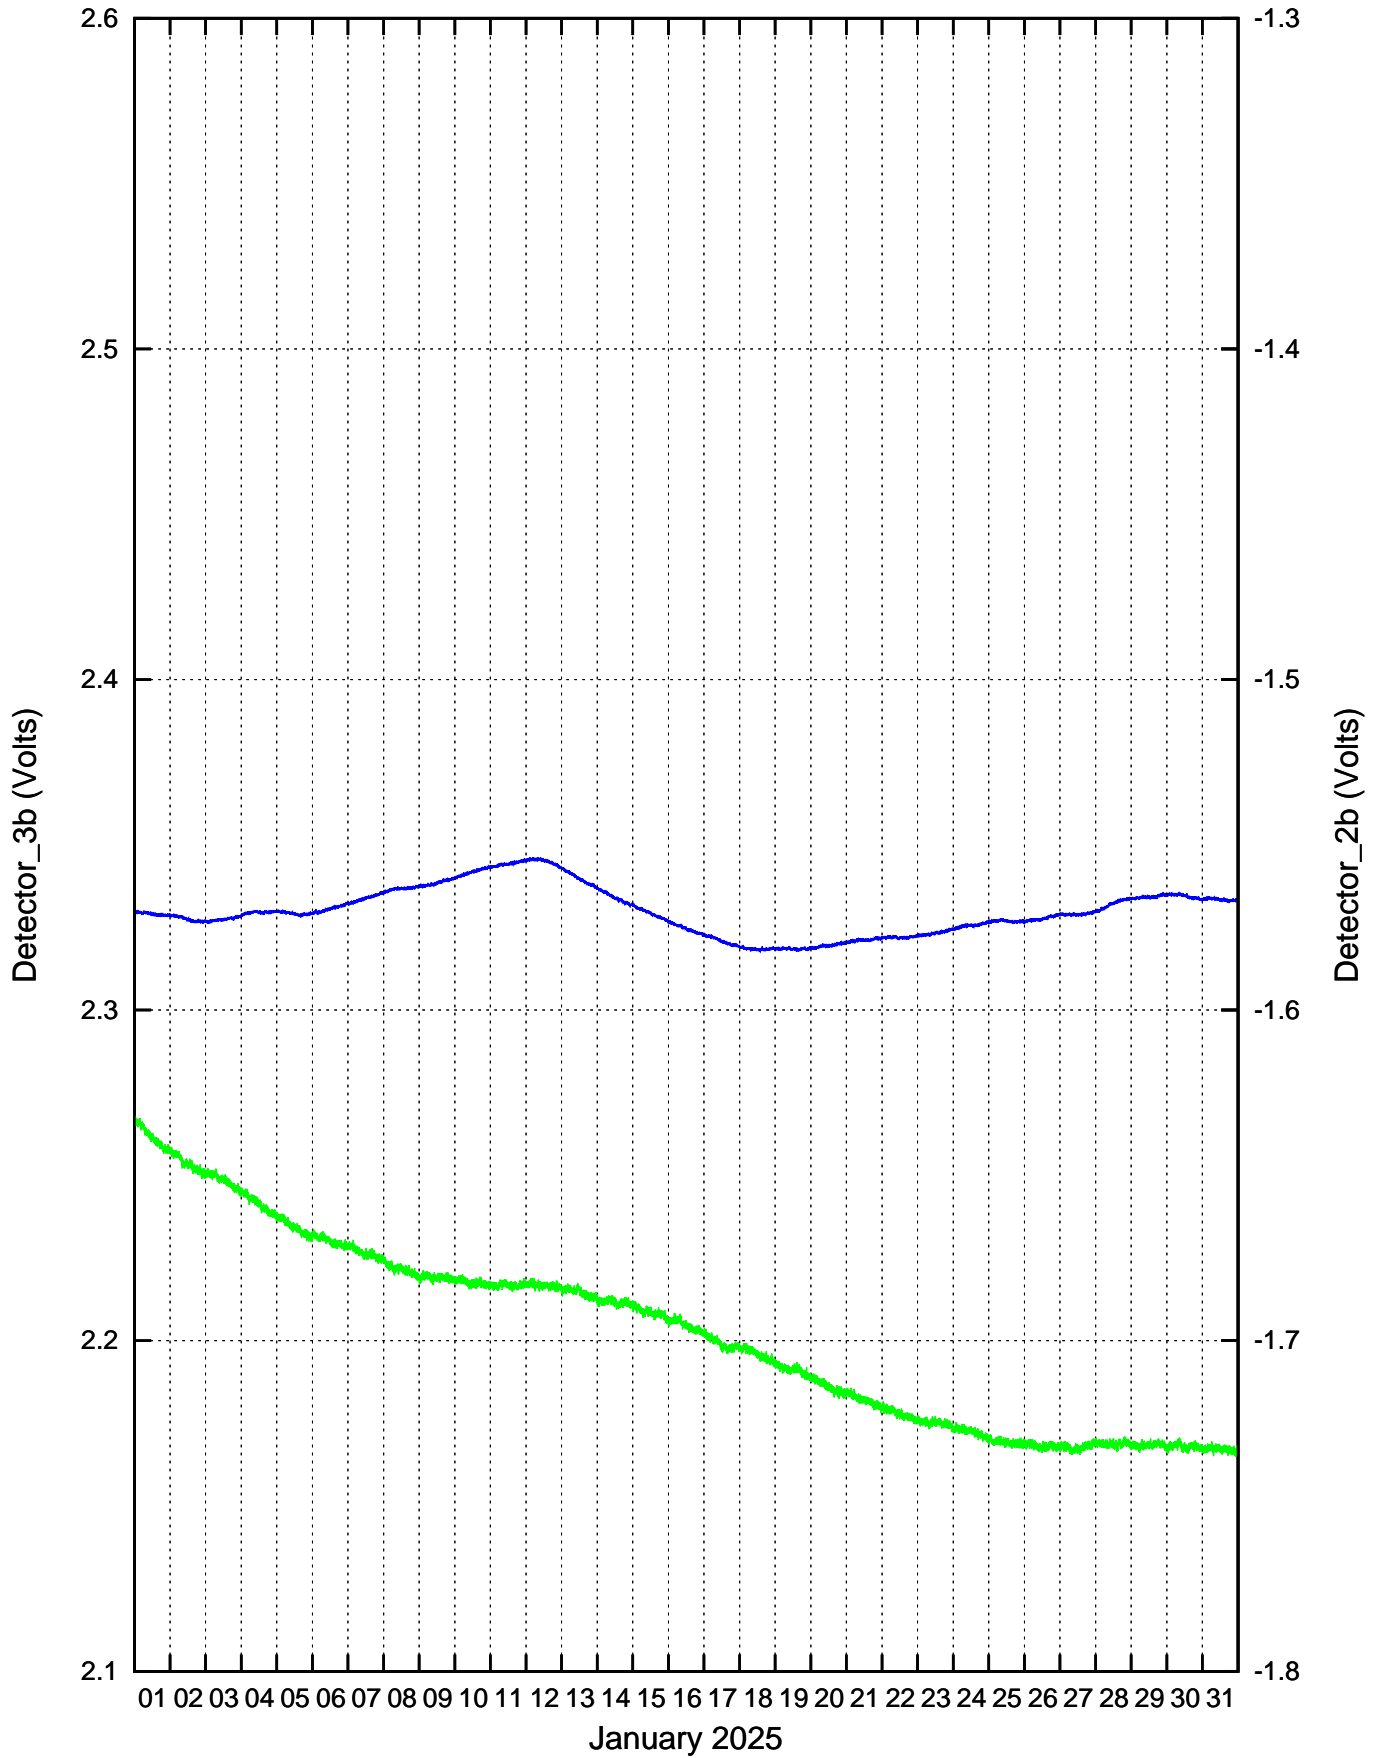

CdS/CdSe Detectors recordings: January 2025

CdS/CdSe Detectors recordings: February 2025

CdS/CdSe Detectors recordings: March 2025