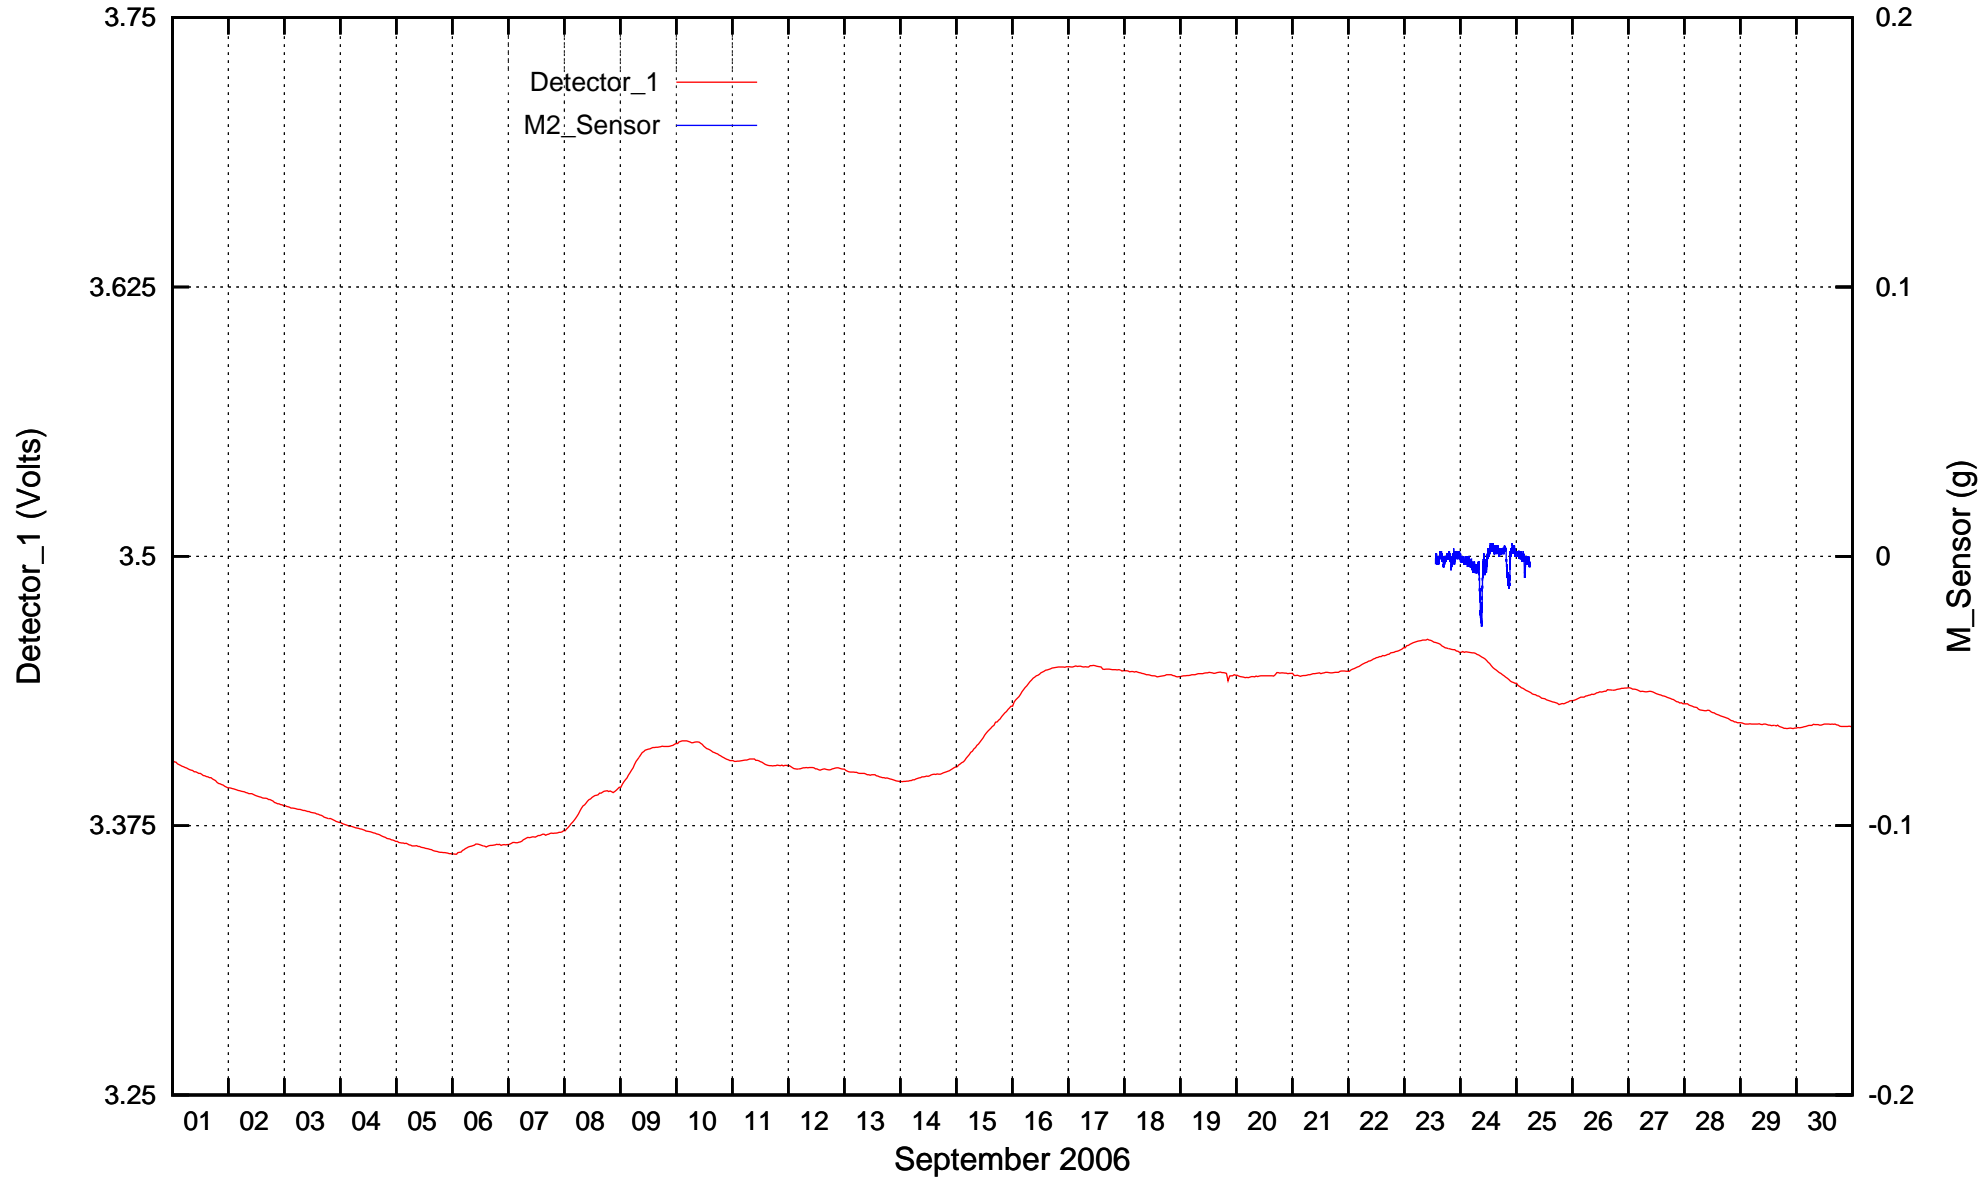

Detector\_1 & M\_Sensor recordings: September 2006

Detector\_1 & M\_Sensor recordings: October 2006

Detector\_1 & M\_Sensor recordings: November 2006

Detector\_1 & M\_Sensor recordings: December 2006