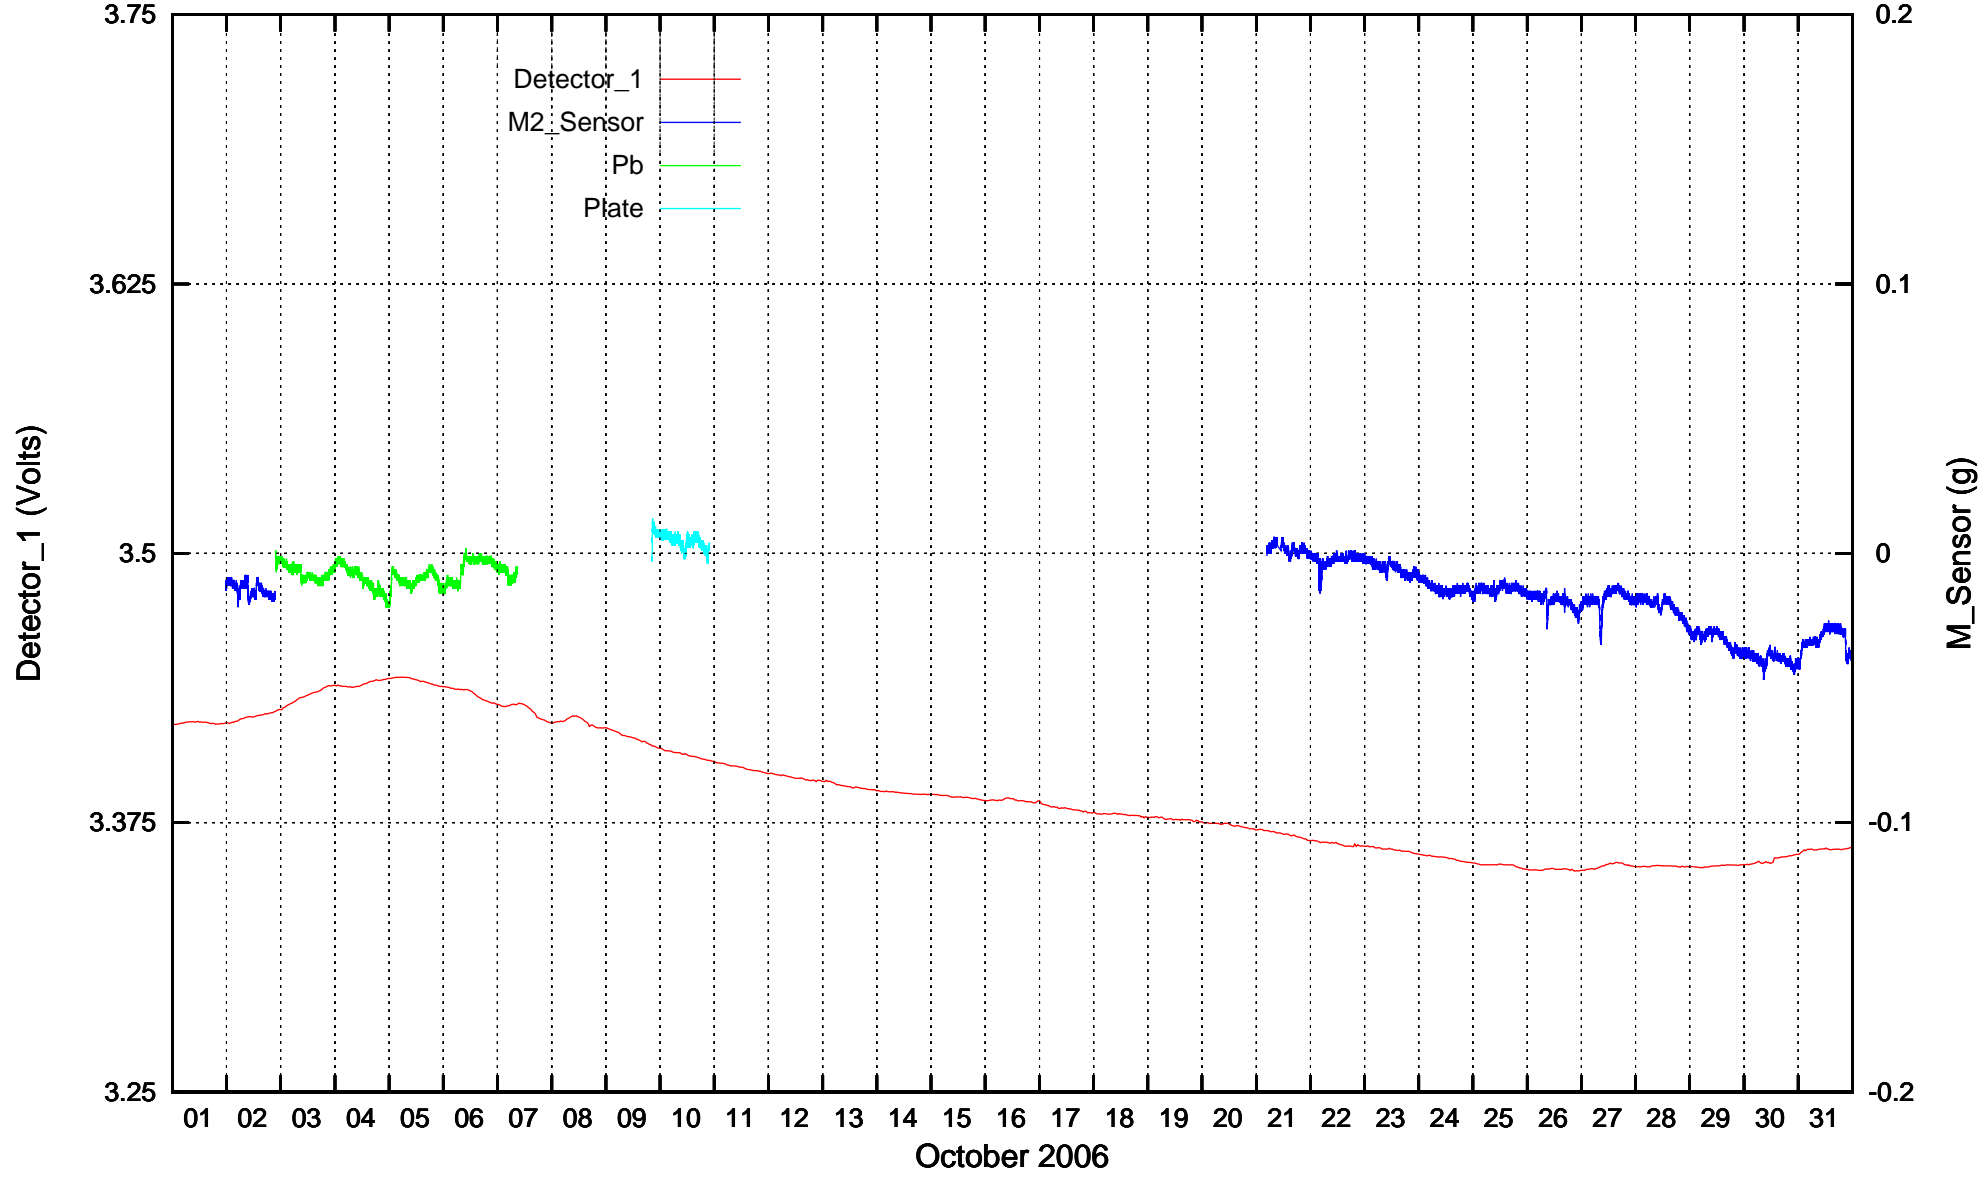

Detector\_1 & M\_Sensor recordings: September 2006

Detector\_1 & M\_Sensor recordings: October 2006

Detector\_1 & M\_Sensor recordings: November 2006

Detector\_1 & M\_Sensor recordings: December 2006