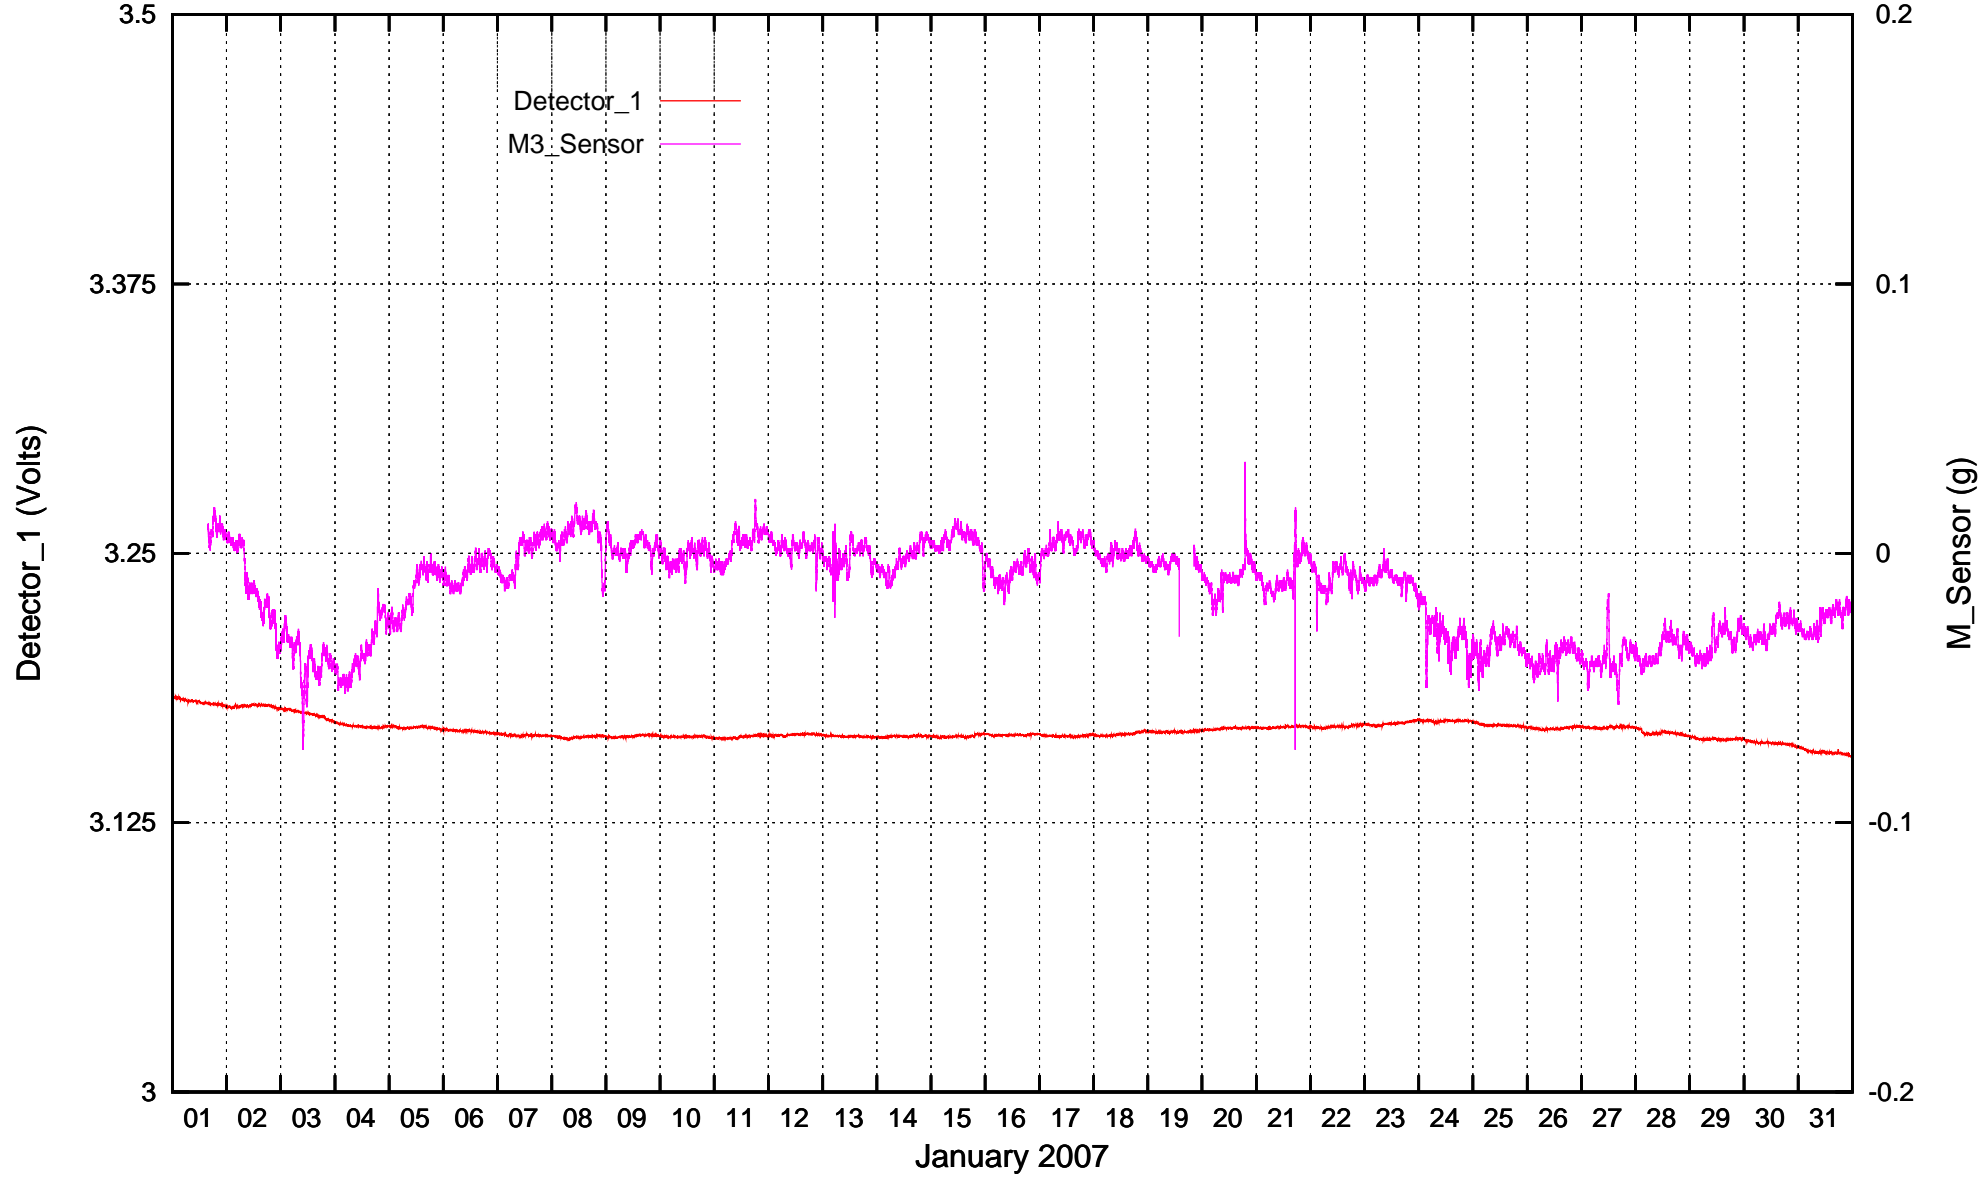

Detector_1 & M_Sensor recordings: January 2007

Detector_1 & M_Sensor recordings: February 2007

Detector_1 & M_Sensor recordings: March 2007

Detector_1 & M_Sensor recordings: April 2007

Detector_1 & M_Sensor recordings: May 2007

Detector_1 & M_Sensor recordings: June 2007

Detector_1 & M_Sensor recordings: July 2007

Detector_1 & M_Sensor recordings: August 2007

Detector_1 & M_Sensor recordings: September 2007

Detector_1 & M_Sensor recordings: October 2007

Detector_1 & M_Sensor recordings: November 2007

Detector_1 & M_Sensor recordings: December 2007