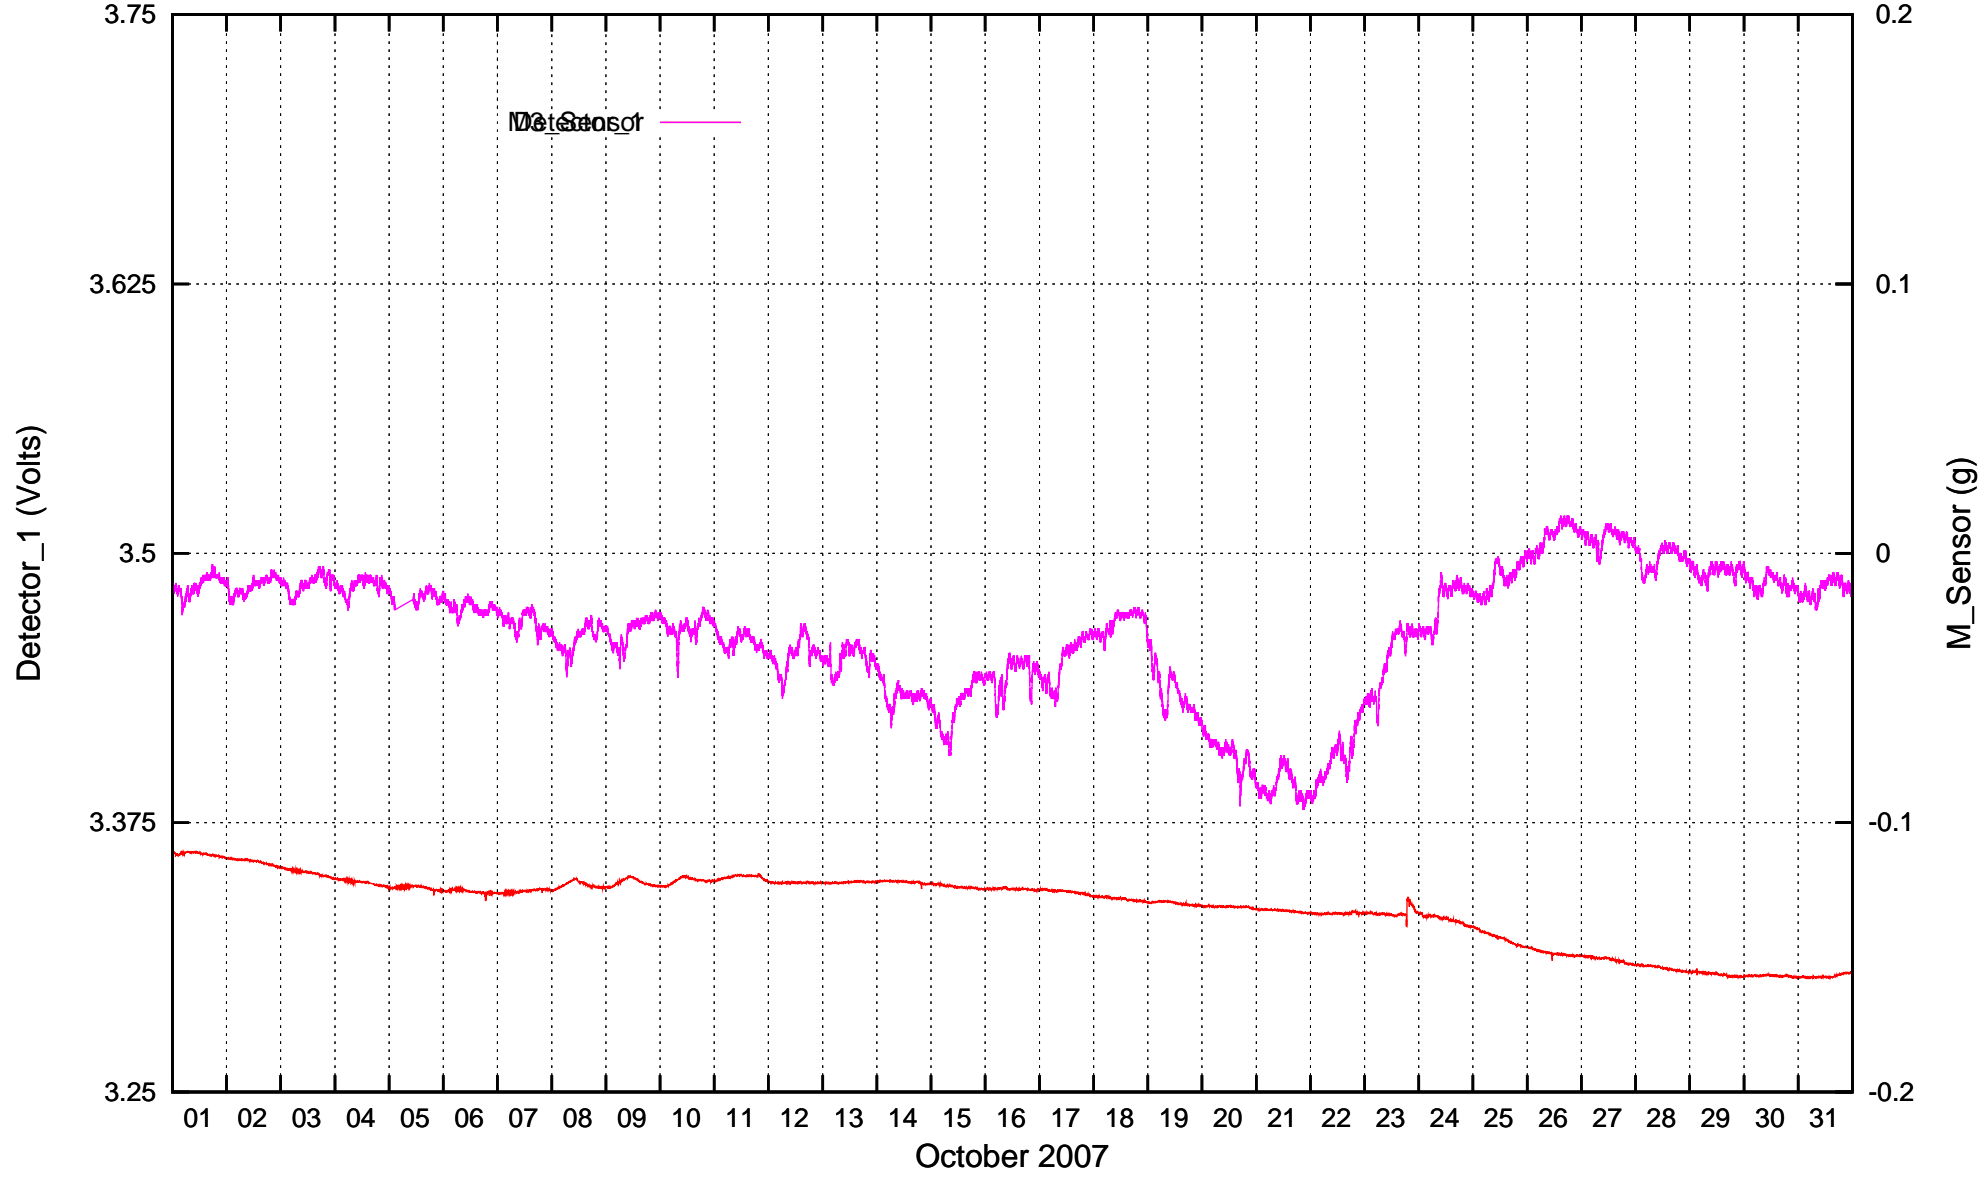

Detector_1 & M_Sensor recordings: June 2007

Detector_1 & M_Sensor recordings: July 2007

Detector_1 & M_Sensor recordings: August 2007

Detector_1 & M_Sensor recordings: September 2007

Detector_1 & M_Sensor recordings: October 2007

Detector_1 & M_Sensor recordings: November 2007

Detector_1 & M_Sensor recordings: December 2007