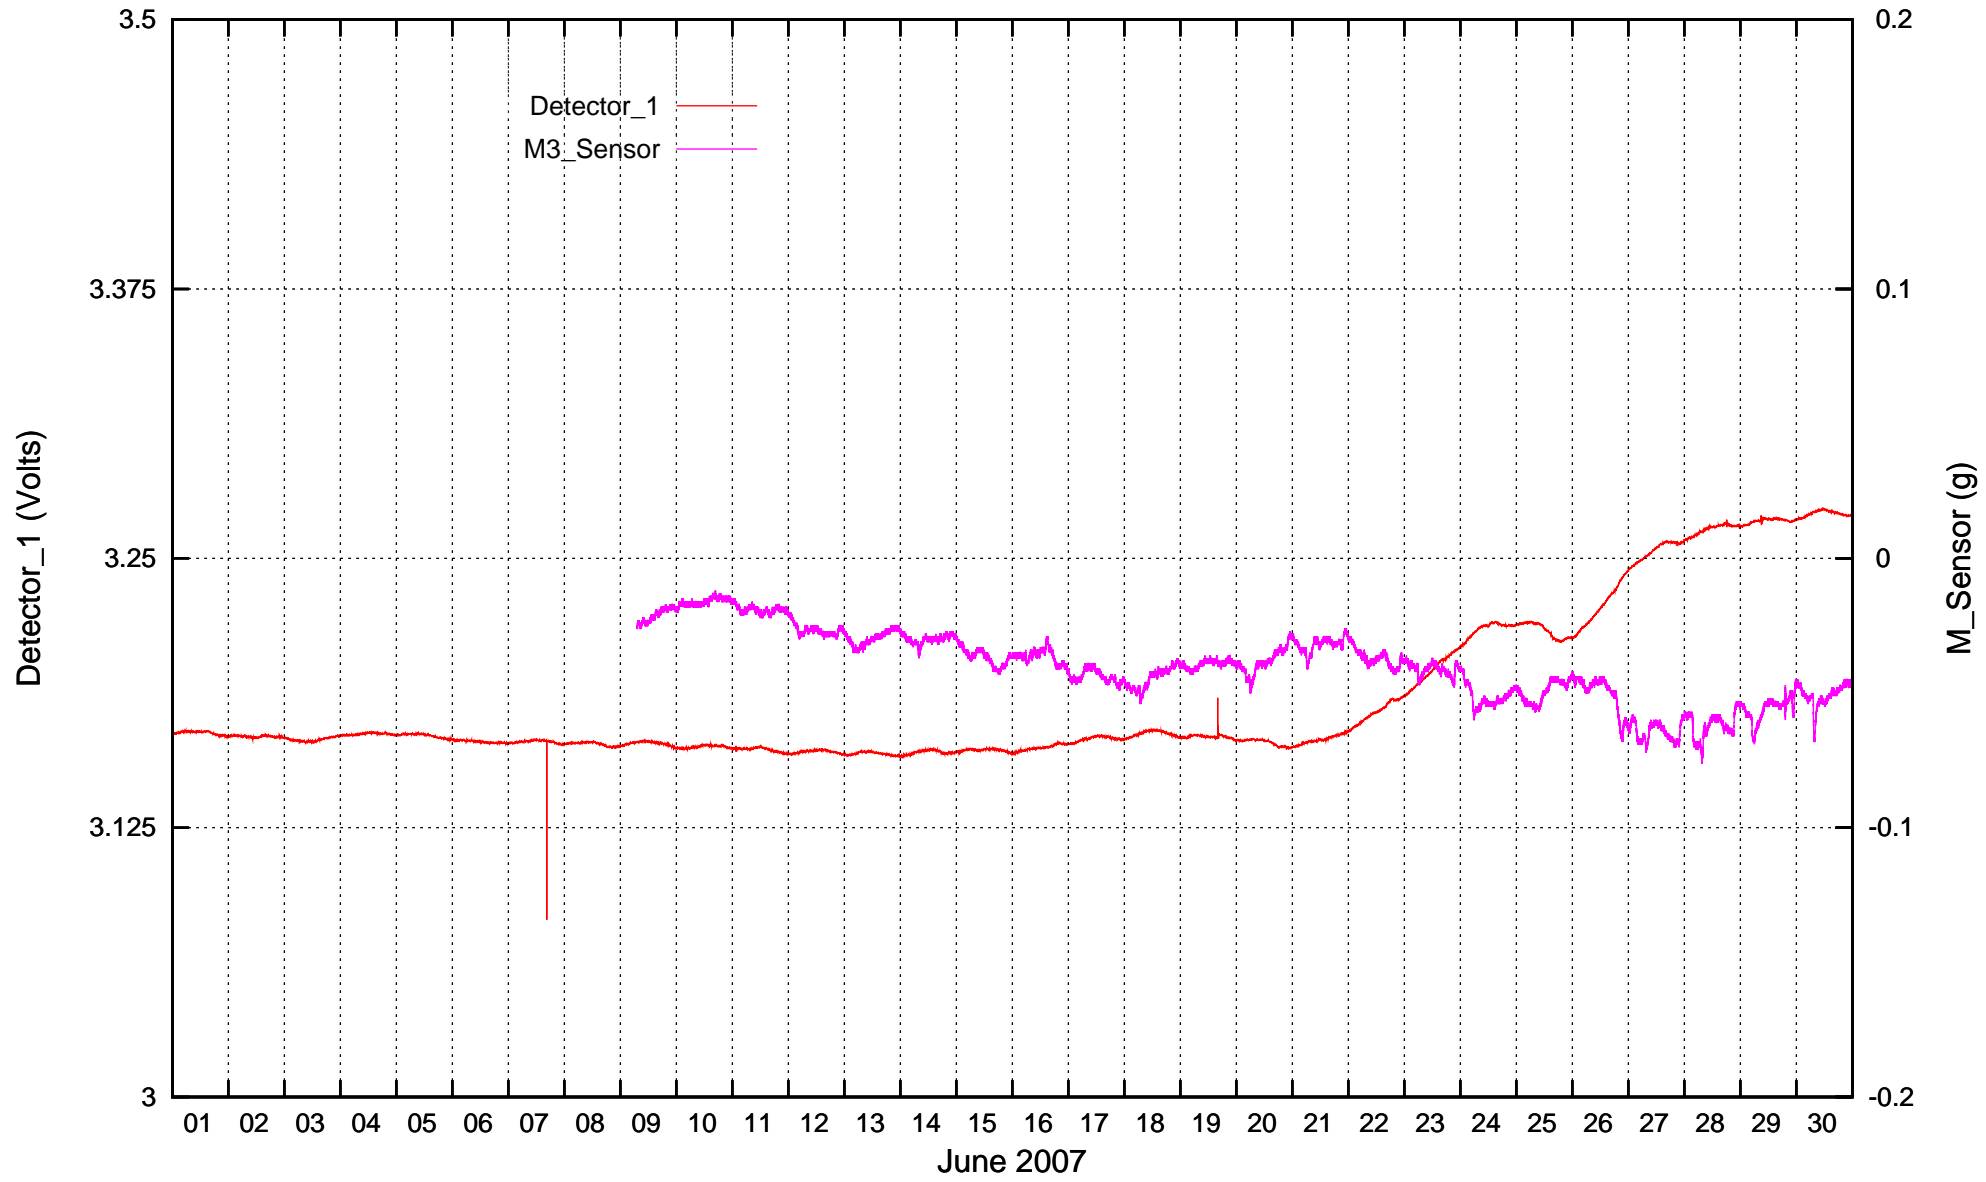

Detector_1 & M_Sensor recordings: January 2007

Detector_1 & M_Sensor recordings: February 2007

Detector_1 & M_Sensor recordings: March 2007

Detector_1 & M_Sensor recordings: April 2007

Detector_1 & M_Sensor recordings: May 2007

Detector_1 & M_Sensor recordings: June 2007

Detector_1 & M_Sensor recordings: July 2007

Detector_1 & M_Sensor recordings: August 2007

Detector_1 & M_Sensor recordings: September 2007

Detector_1 & M_Sensor recordings: October 2007

Detector_1 & M_Sensor recordings: November 2007

Detector_1 & M_Sensor recordings: December 2007