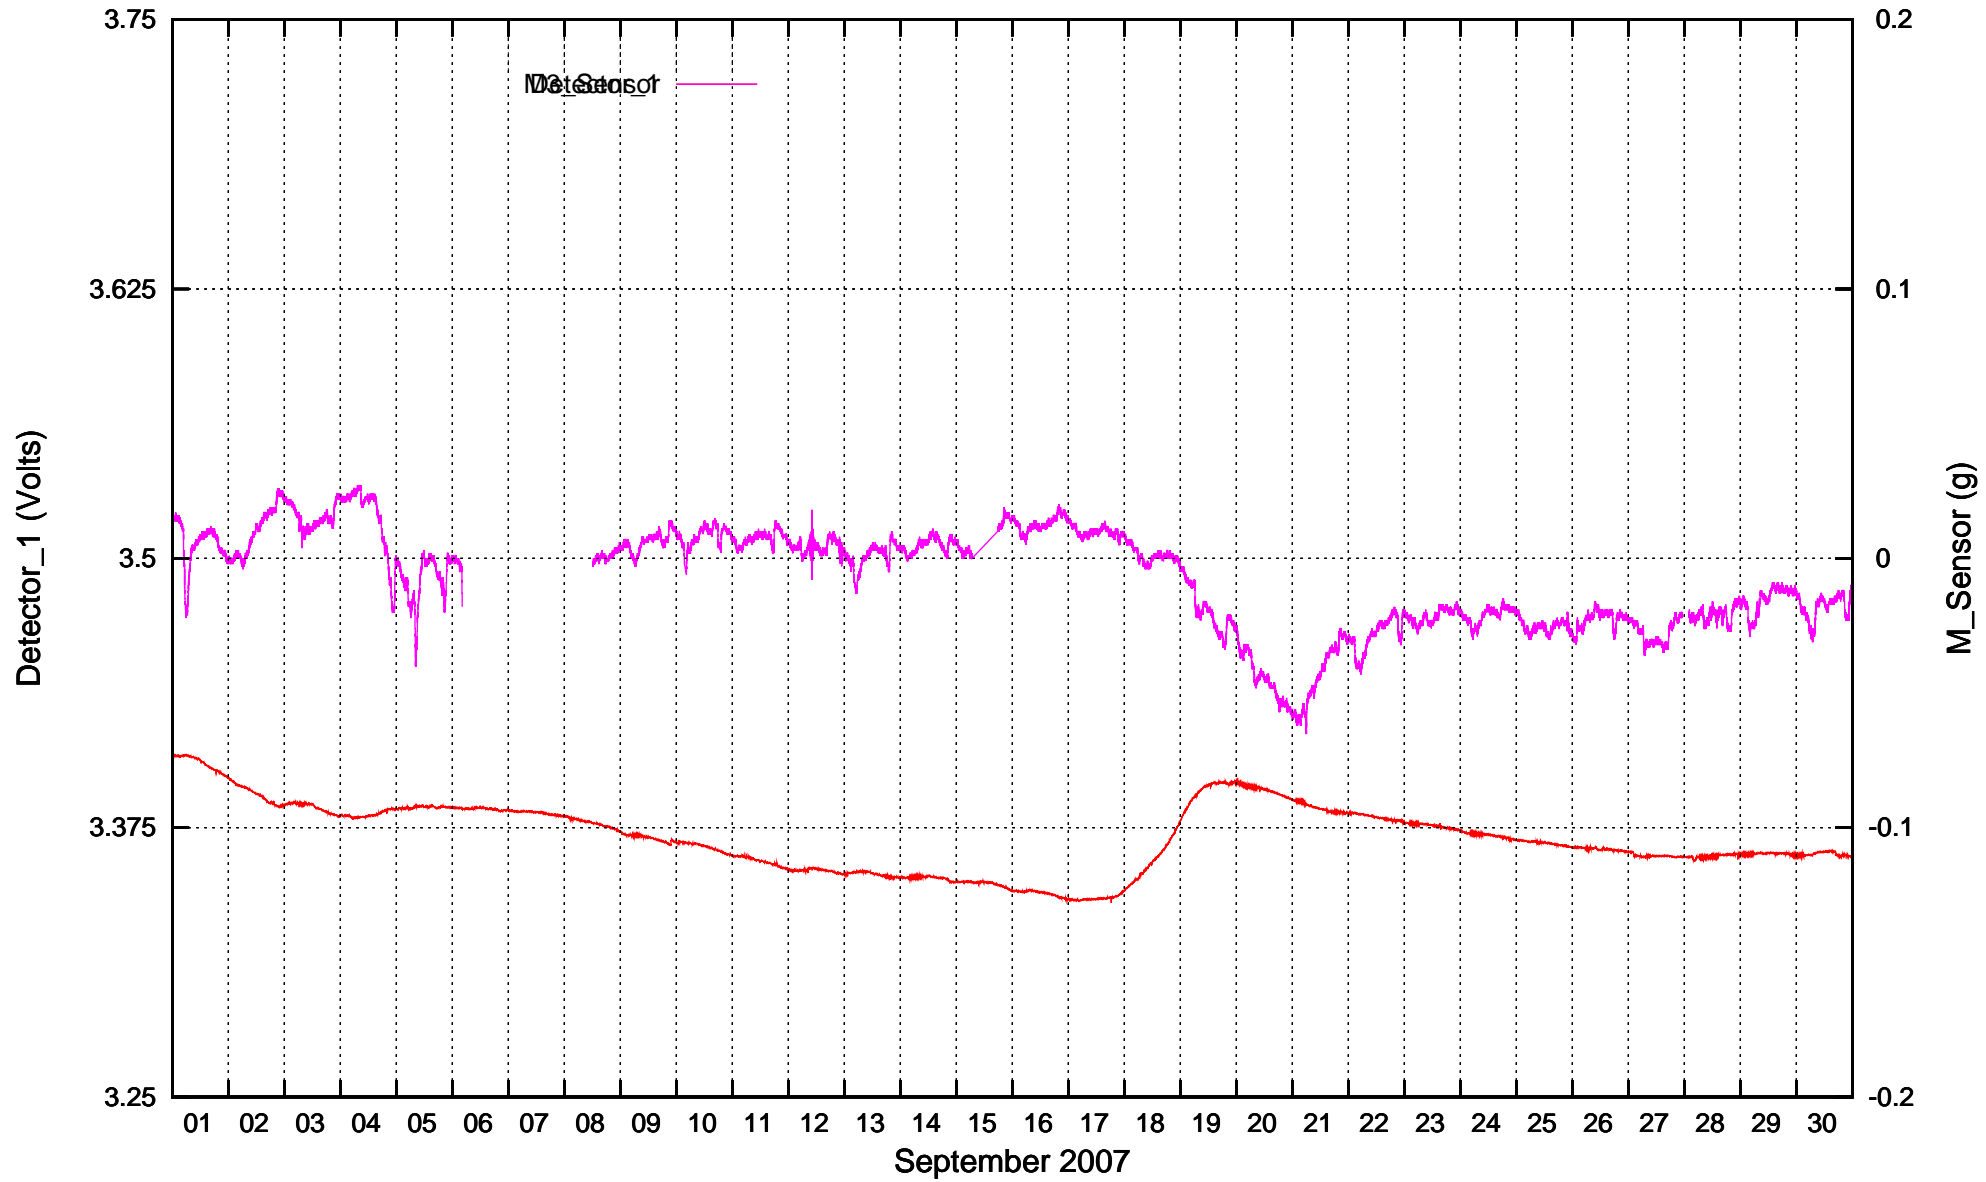

Detector_1 & M_Sensor recordings: June 2007

Detector_1 & M_Sensor recordings: July 2007

Detector_1 & M_Sensor recordings: August 2007

Detector_1 & M_Sensor recordings: September 2007

Detector_1 & M_Sensor recordings: October 2007

Detector_1 & M_Sensor recordings: November 2007

Detector_1 & M_Sensor recordings: December 2007