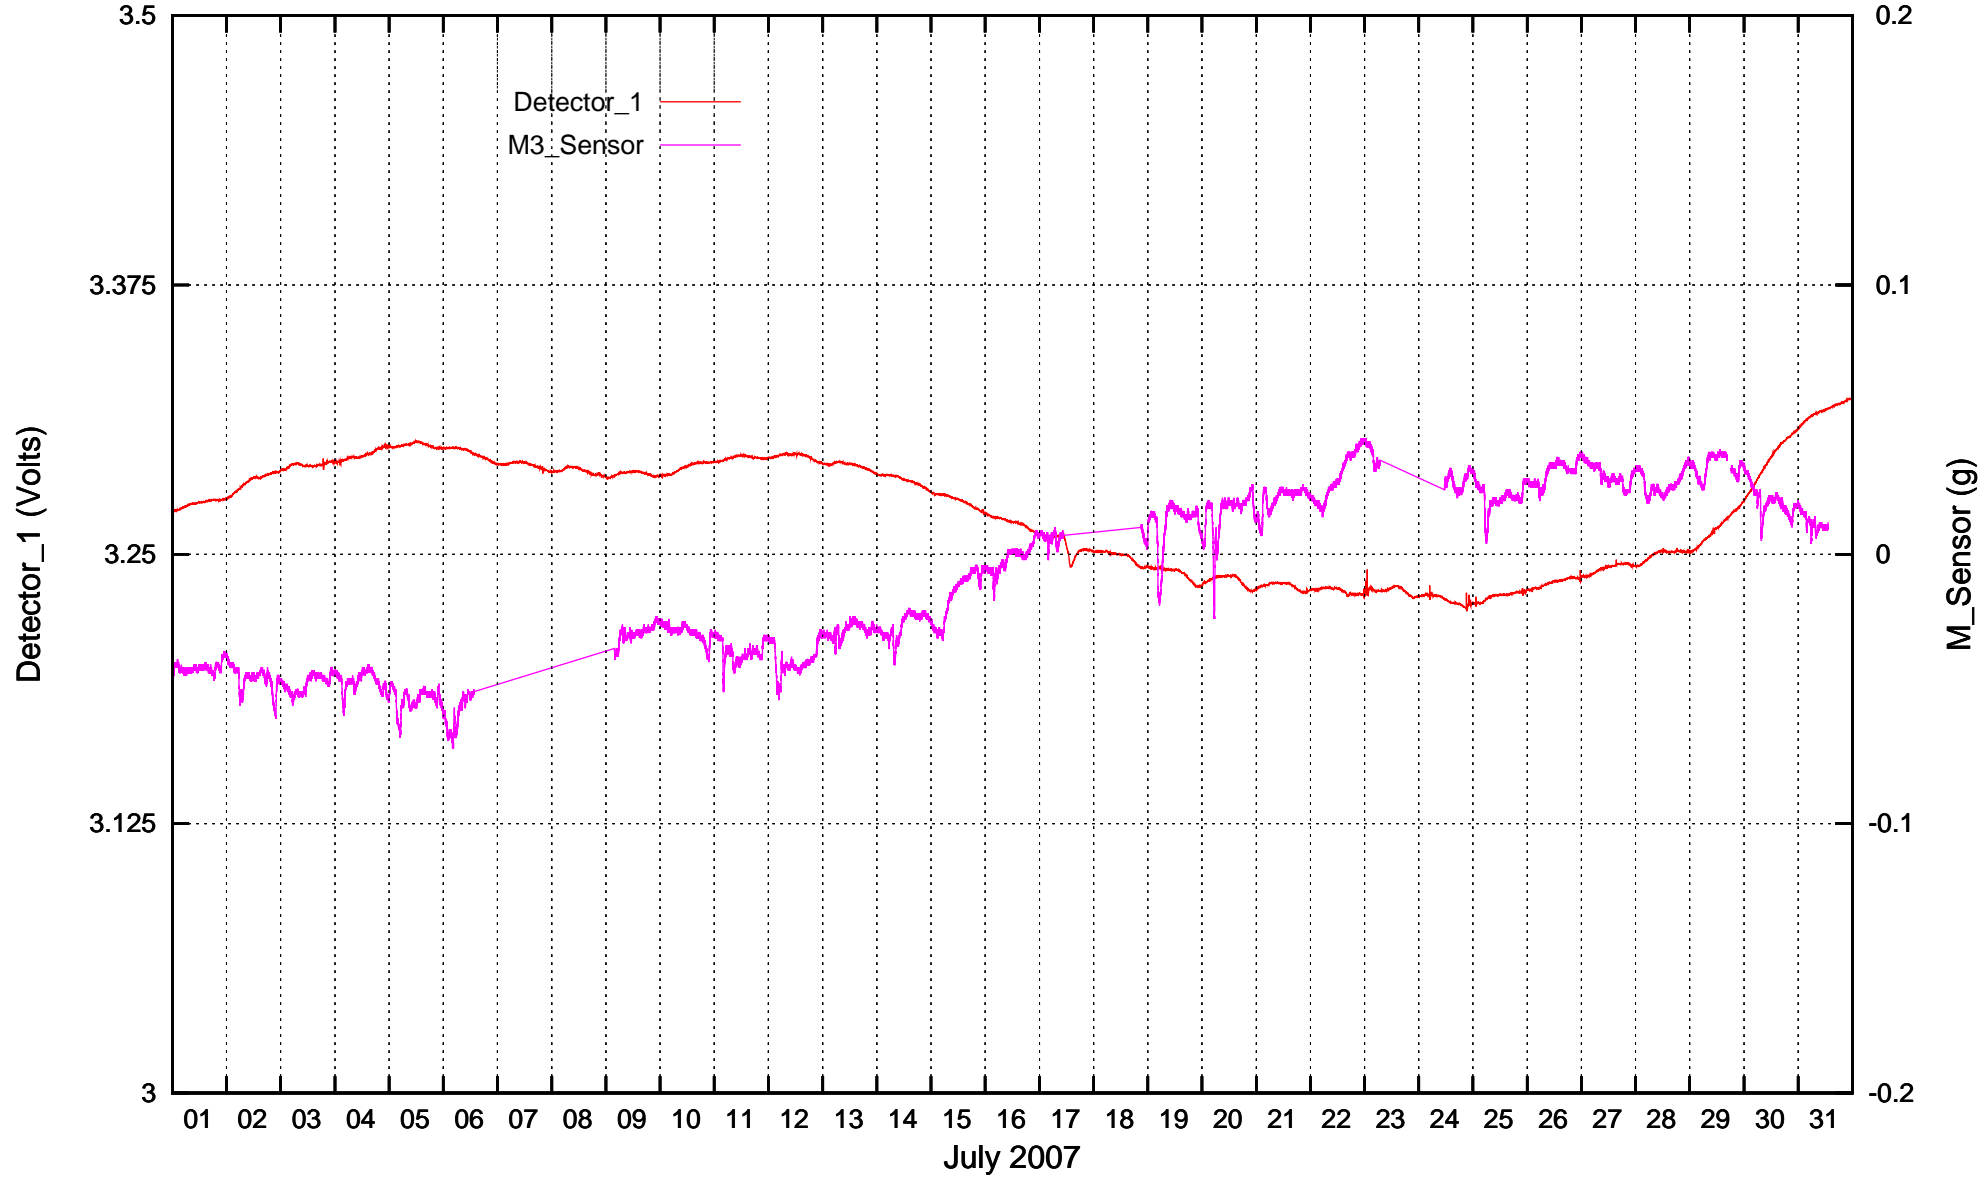

Detector_1 & M_Sensor recordings: January 2007

Detector_1 & M_Sensor recordings: February 2007

Detector_1 & M_Sensor recordings: March 2007

Detector_1 & M_Sensor recordings: April 2007

Detector_1 & M_Sensor recordings: May 2007

Detector_1 & M_Sensor recordings: June 2007

Detector_1 & M_Sensor recordings: July 2007

Detector_1 & M_Sensor recordings: August 2007

Detector_1 & M_Sensor recordings: September 2007

Detector_1 & M_Sensor recordings: October 2007

Detector_1 & M_Sensor recordings: November 2007

Detector_1 & M_Sensor recordings: December 2007