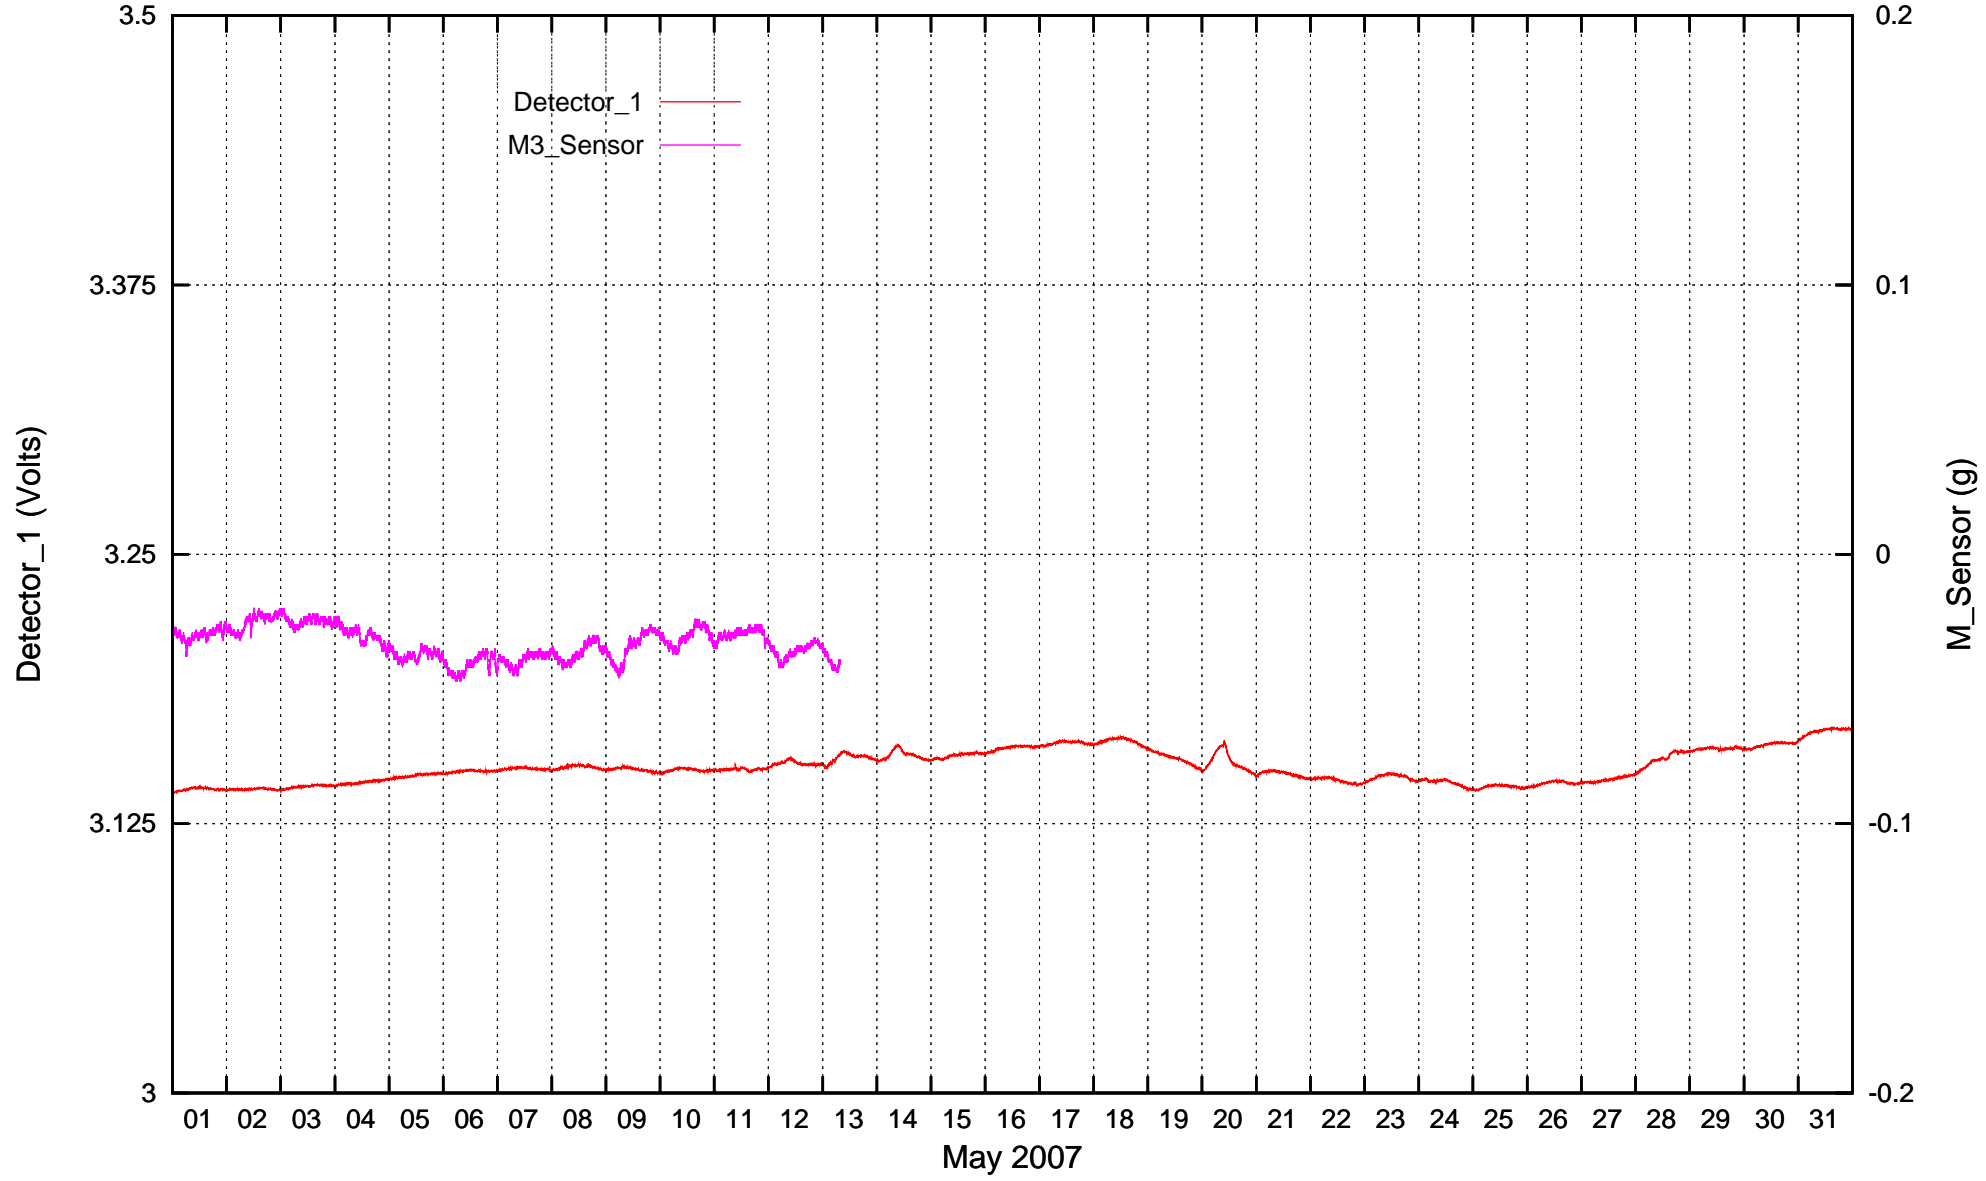

Detector_1 & M_Sensor recordings: January 2007

Detector_1 & M_Sensor recordings: February 2007

Detector_1 & M_Sensor recordings: March 2007

Detector_1 & M_Sensor recordings: April 2007

Detector_1 & M_Sensor recordings: May 2007

Detector_1 & M_Sensor recordings: June 2007

Detector_1 & M_Sensor recordings: July 2007

Detector_1 & M_Sensor recordings: August 2007

Detector_1 & M_Sensor recordings: September 2007

Detector_1 & M_Sensor recordings: October 2007

Detector_1 & M_Sensor recordings: November 2007

Detector_1 & M_Sensor recordings: December 2007