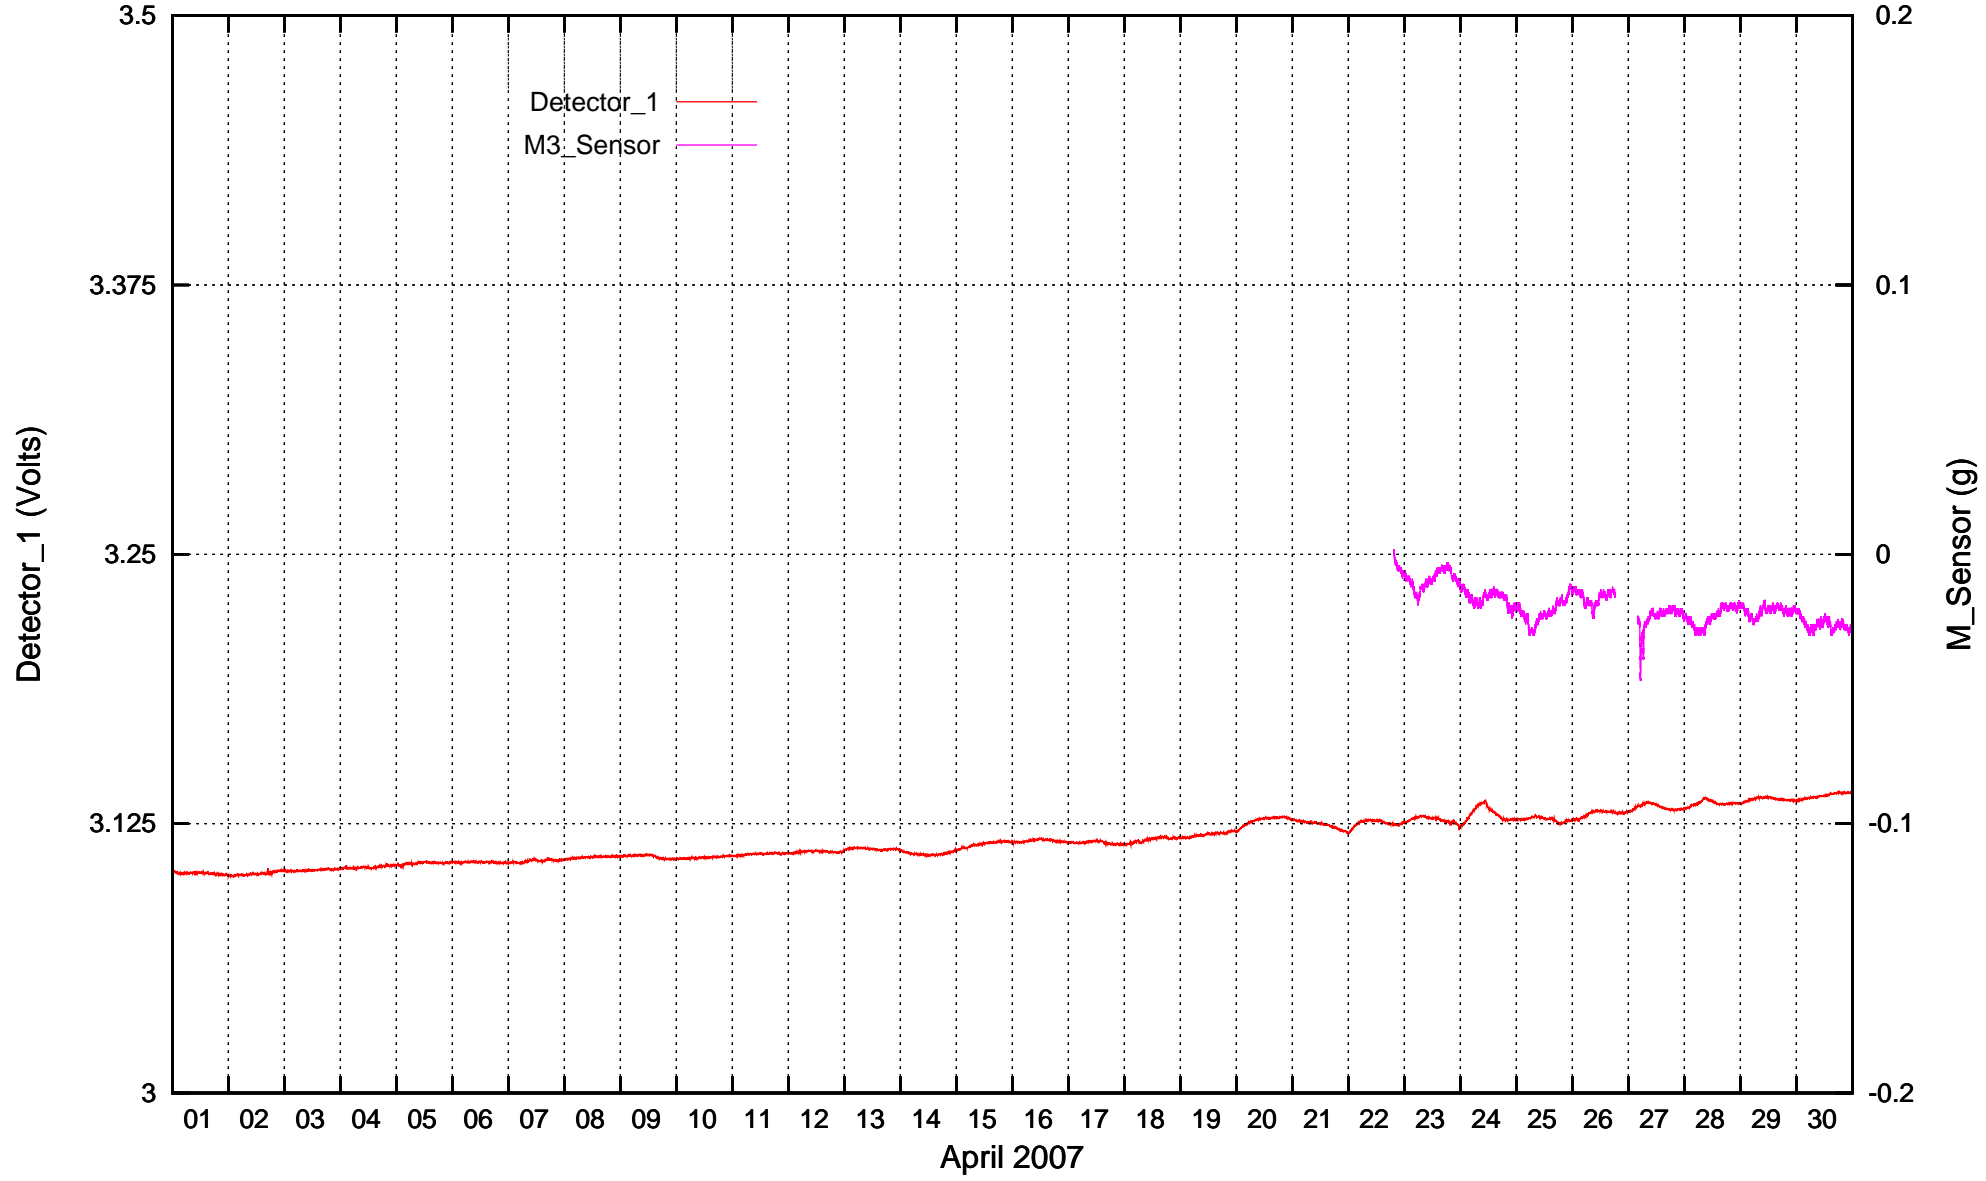

Detector_1 & M_Sensor recordings: January 2007

Detector_1 & M_Sensor recordings: February 2007

Detector_1 & M_Sensor recordings: March 2007

Detector_1 & M_Sensor recordings: April 2007

Detector_1 & M_Sensor recordings: May 2007

Detector_1 & M_Sensor recordings: June 2007

Detector_1 & M_Sensor recordings: July 2007

Detector_1 & M_Sensor recordings: August 2007

Detector_1 & M_Sensor recordings: September 2007

Detector_1 & M_Sensor recordings: October 2007

Detector_1 & M_Sensor recordings: November 2007

Detector_1 & M_Sensor recordings: December 2007