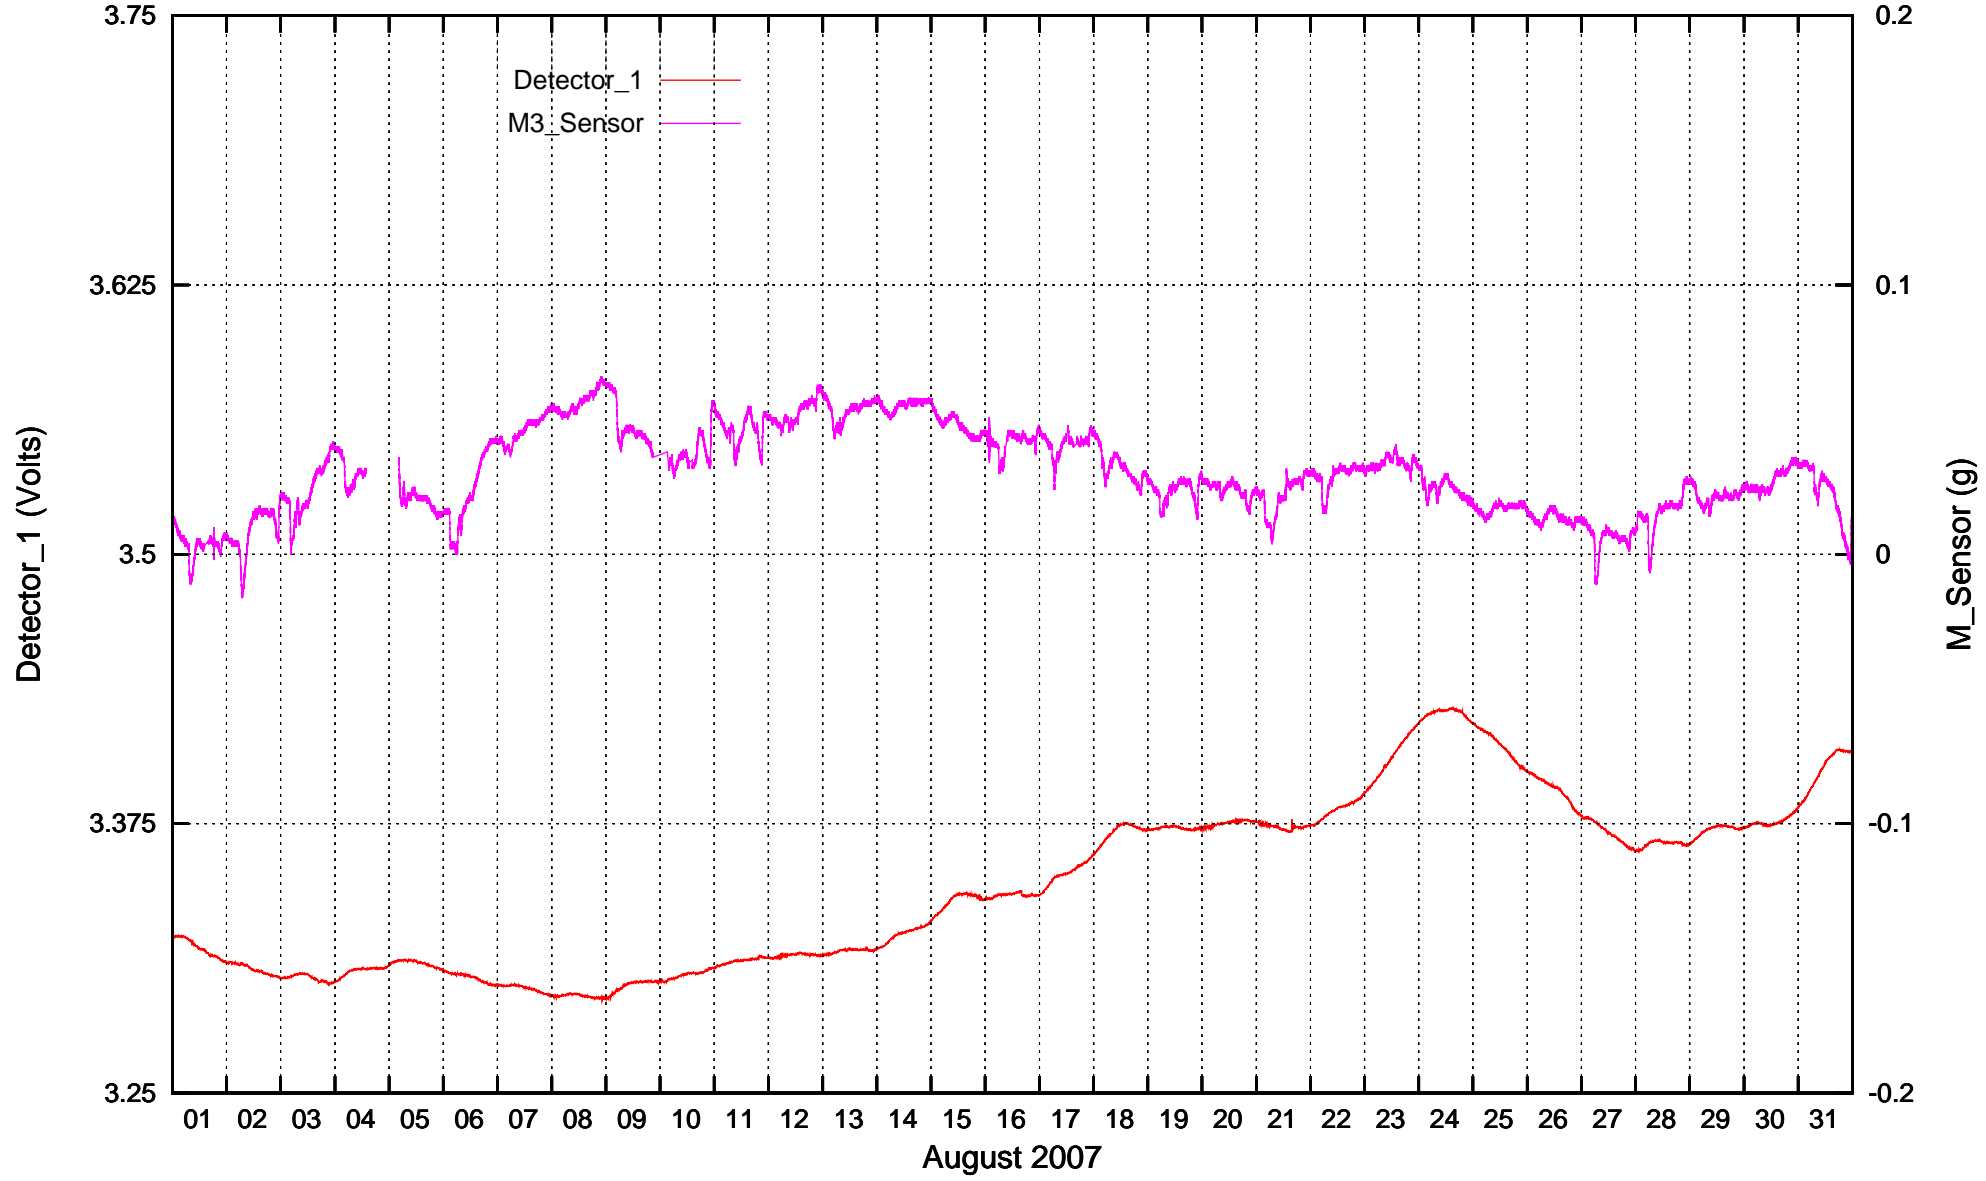

Detector_1 & M_Sensor recordings: January 2007

Detector_1 & M_Sensor recordings: February 2007

Detector_1 & M_Sensor recordings: March 2007

Detector_1 & M_Sensor recordings: April 2007

Detector_1 & M_Sensor recordings: May 2007

Detector_1 & M_Sensor recordings: June 2007

Detector_1 & M_Sensor recordings: July 2007

Detector_1 & M_Sensor recordings: August 2007

Detector_1 & M_Sensor recordings: September 2007

Detector_1 & M_Sensor recordings: October 2007

Detector_1 & M_Sensor recordings: November 2007

Detector_1 & M_Sensor recordings: December 2007