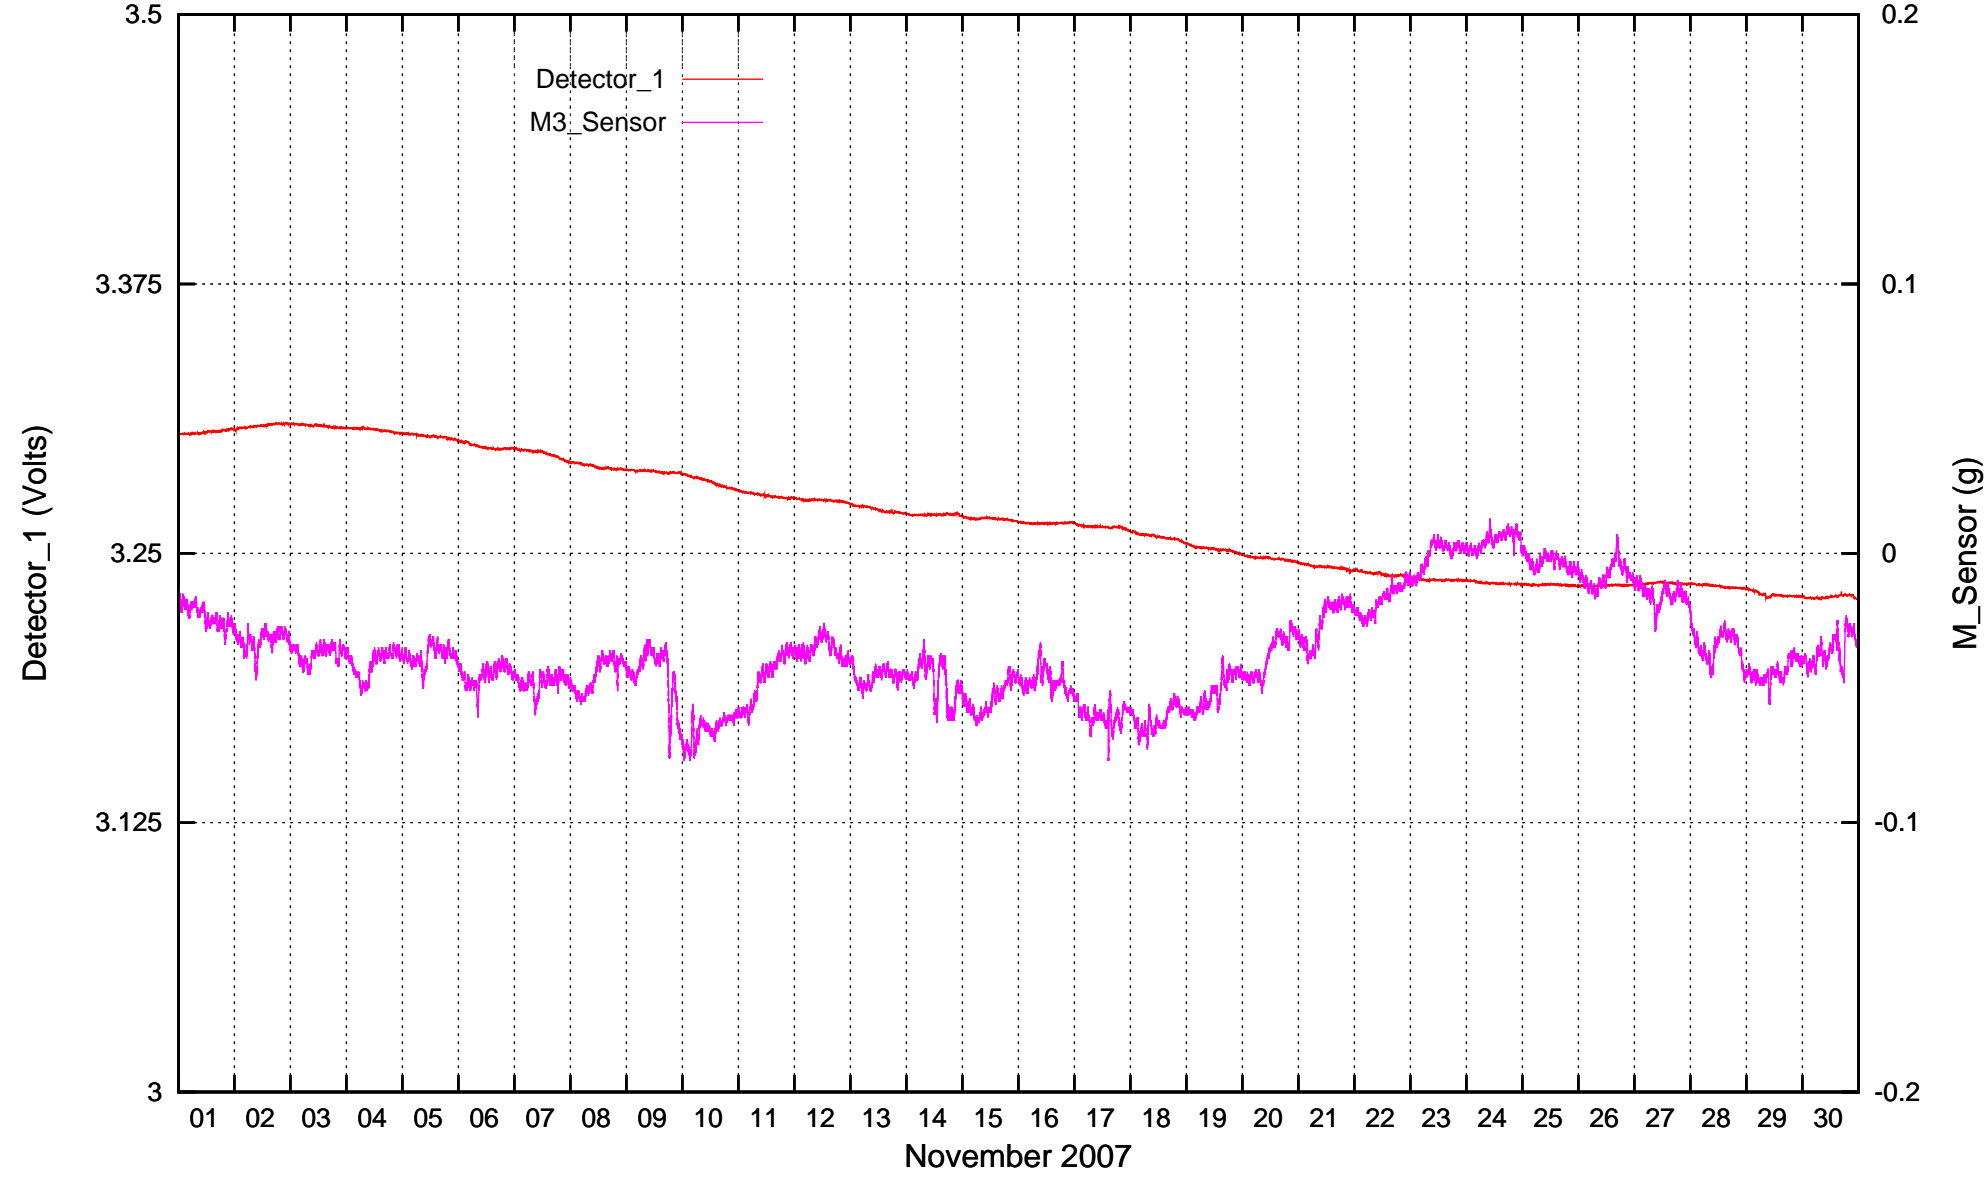

Detector_1 & M_Sensor recordings: June 2007

Detector_1 & M_Sensor recordings: July 2007

Detector_1 & M_Sensor recordings: August 2007

Detector_1 & M_Sensor recordings: September 2007

Detector_1 & M_Sensor recordings: October 2007

Detector_1 & M_Sensor recordings: November 2007

Detector_1 & M_Sensor recordings: December 2007