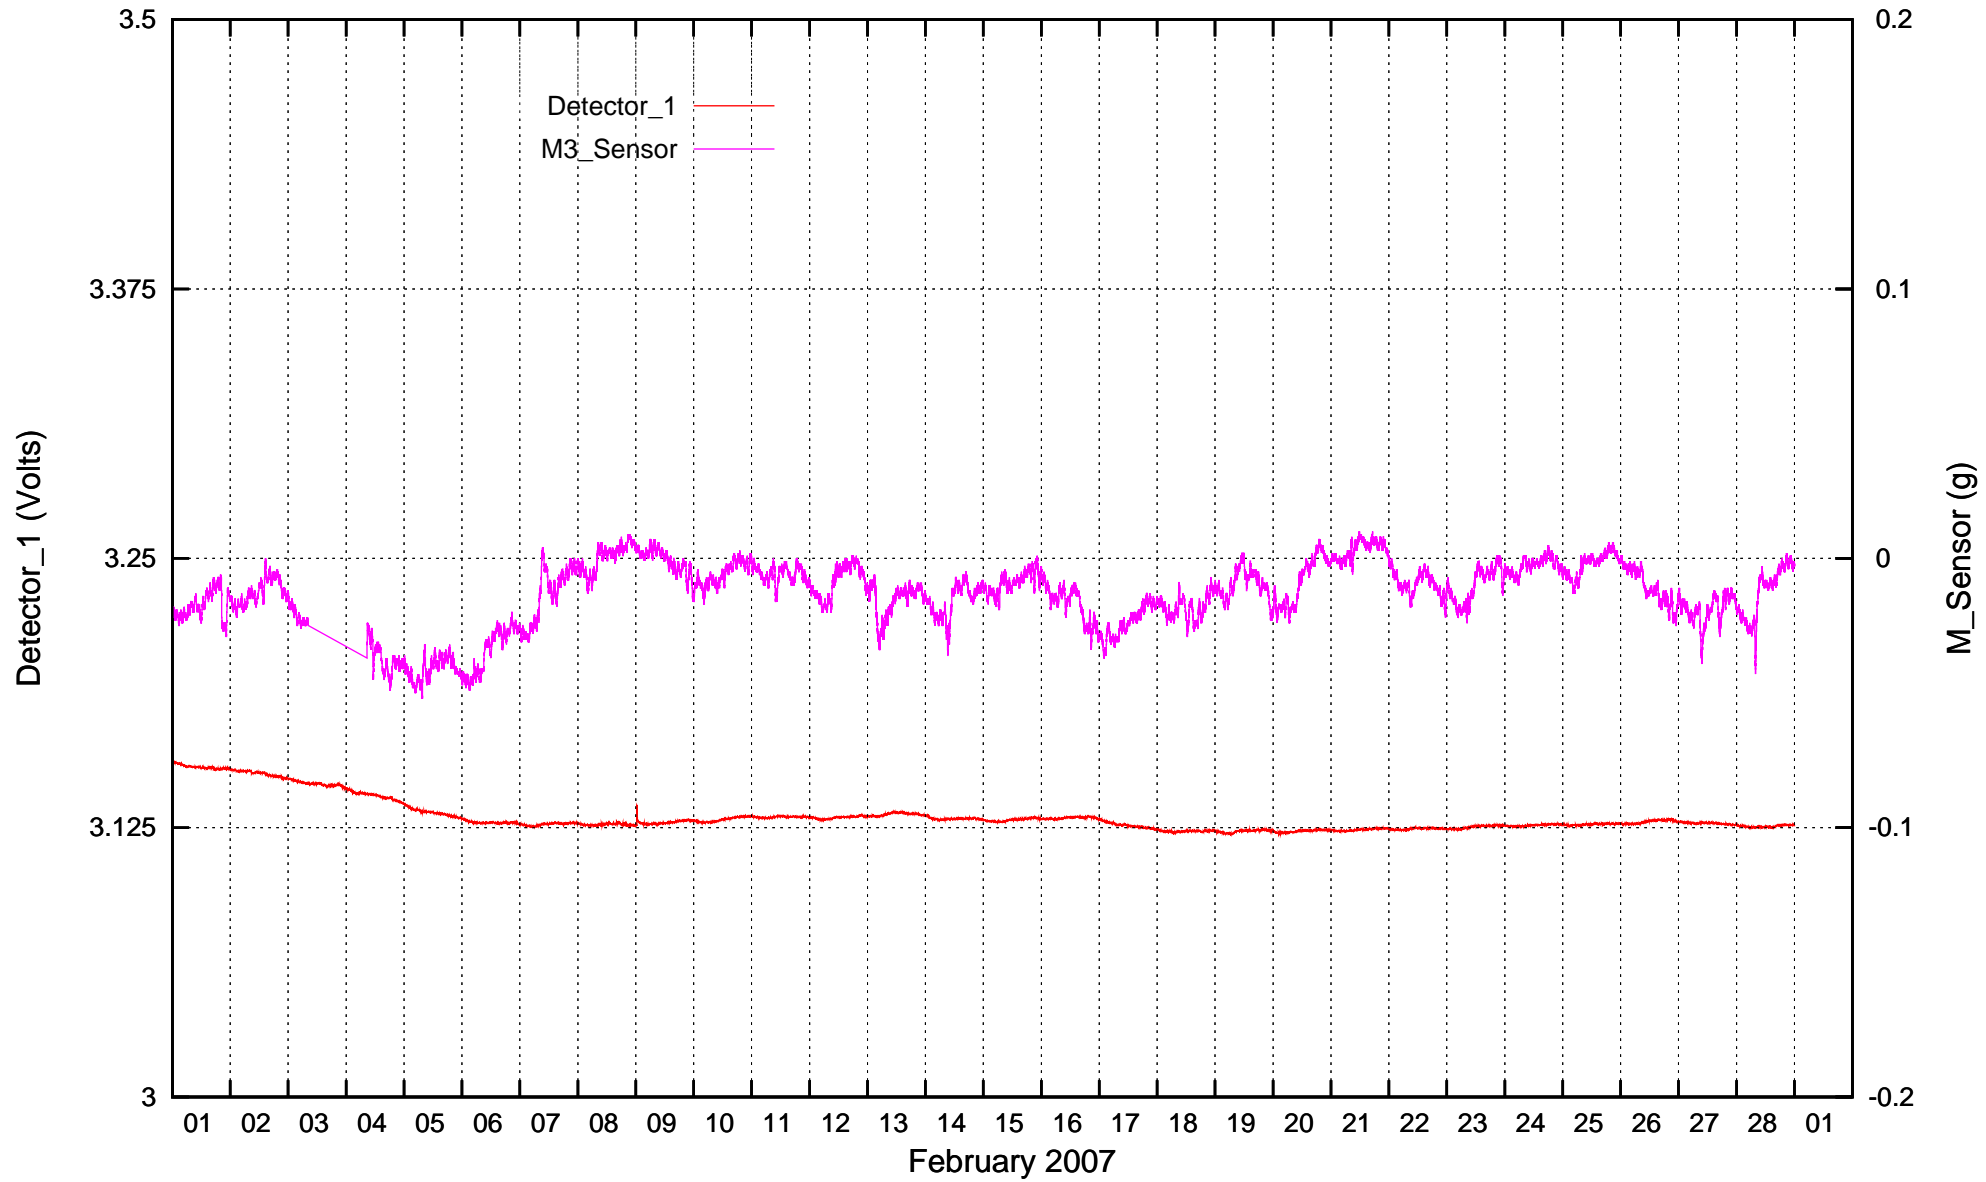

Detector_1 & M_Sensor recordings: January 2007

Detector_1 & M_Sensor recordings: February 2007

Detector_1 & M_Sensor recordings: March 2007

Detector_1 & M_Sensor recordings: April 2007

Detector_1 & M_Sensor recordings: May 2007

Detector_1 & M_Sensor recordings: June 2007

Detector_1 & M_Sensor recordings: July 2007

Detector_1 & M_Sensor recordings: August 2007

Detector_1 & M_Sensor recordings: September 2007

Detector_1 & M_Sensor recordings: October 2007

Detector_1 & M_Sensor recordings: November 2007

Detector_1 & M_Sensor recordings: December 2007