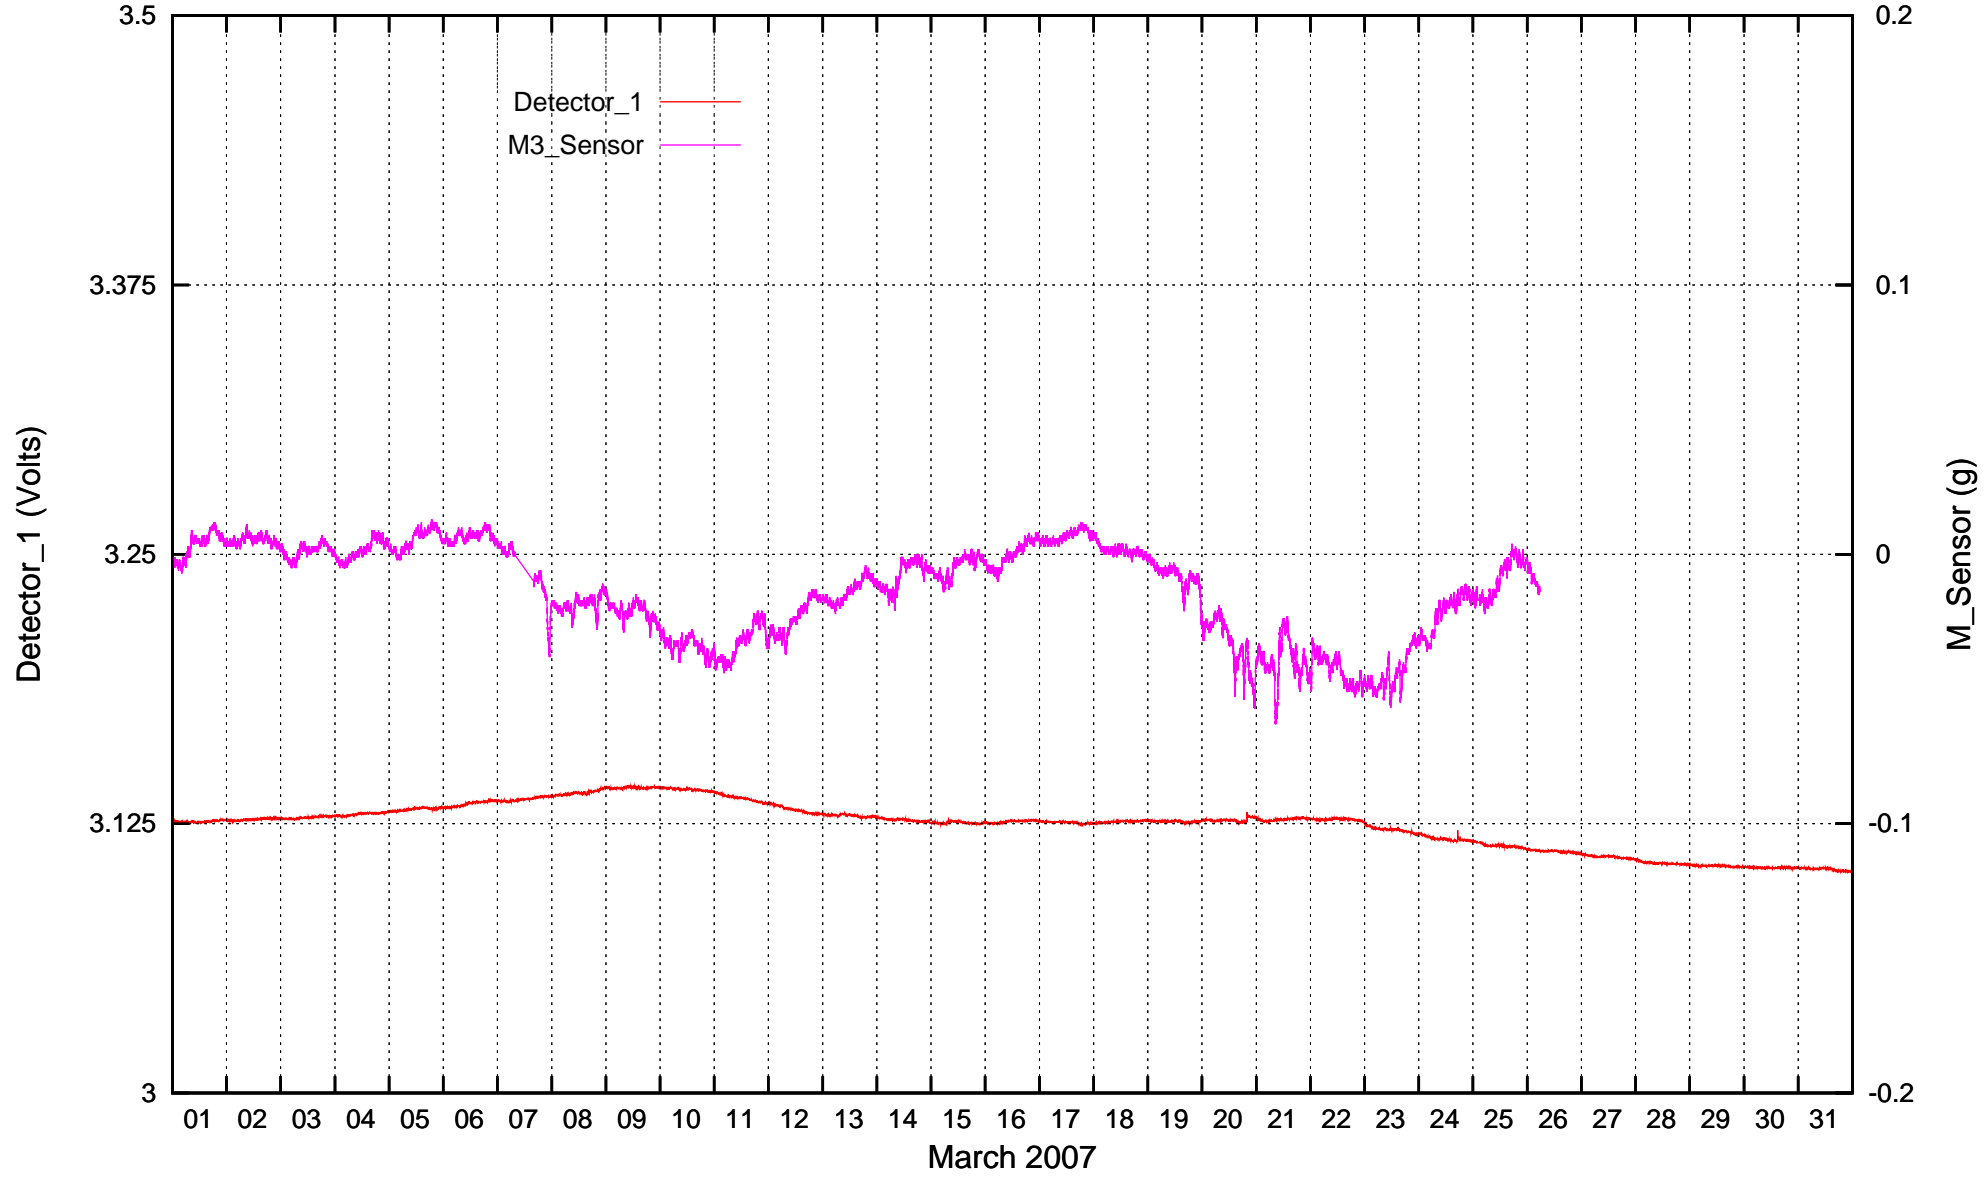

Detector_1 & M_Sensor recordings: January 2007

Detector_1 & M_Sensor recordings: February 2007

Detector_1 & M_Sensor recordings: March 2007

Detector_1 & M_Sensor recordings: April 2007

Detector_1 & M_Sensor recordings: May 2007

Detector_1 & M_Sensor recordings: June 2007

Detector_1 & M_Sensor recordings: July 2007

Detector_1 & M_Sensor recordings: August 2007

Detector_1 & M_Sensor recordings: September 2007

Detector_1 & M_Sensor recordings: October 2007

Detector_1 & M_Sensor recordings: November 2007

Detector_1 & M_Sensor recordings: December 2007