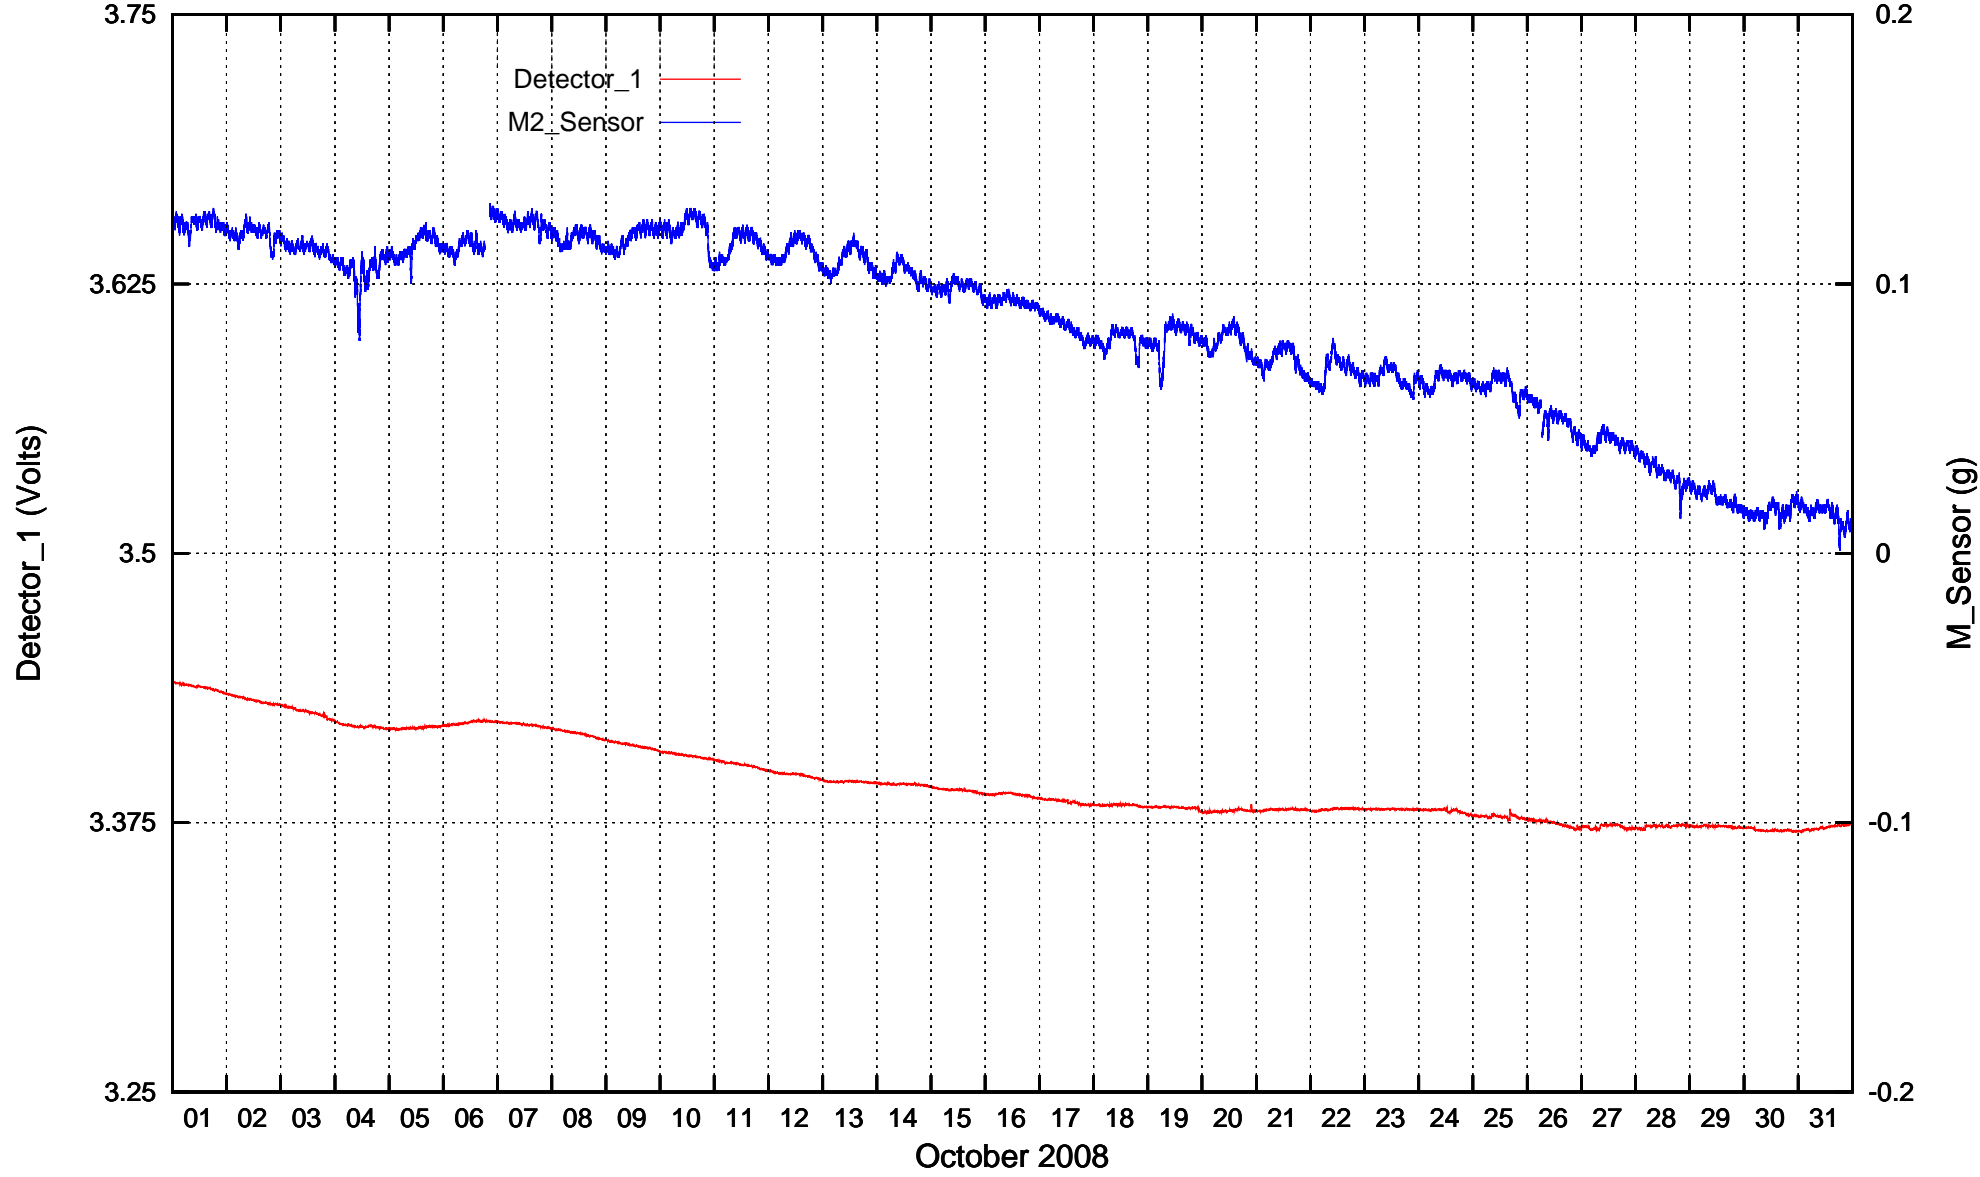

Detector\_1 & M\_Sensor recordings: June 2008

Detector\_1 & M\_Sensor recordings: July 2008

Detector\_1 & M\_Sensor recordings: August 2008

Detector\_1 & M\_Sensor recordings: September 2008

Detector\_1 & M\_Sensor recordings: October 2008

Detector\_1 & M\_Sensor recordings: November 2008

Detector\_1 & M\_Sensor recordings: December 2008