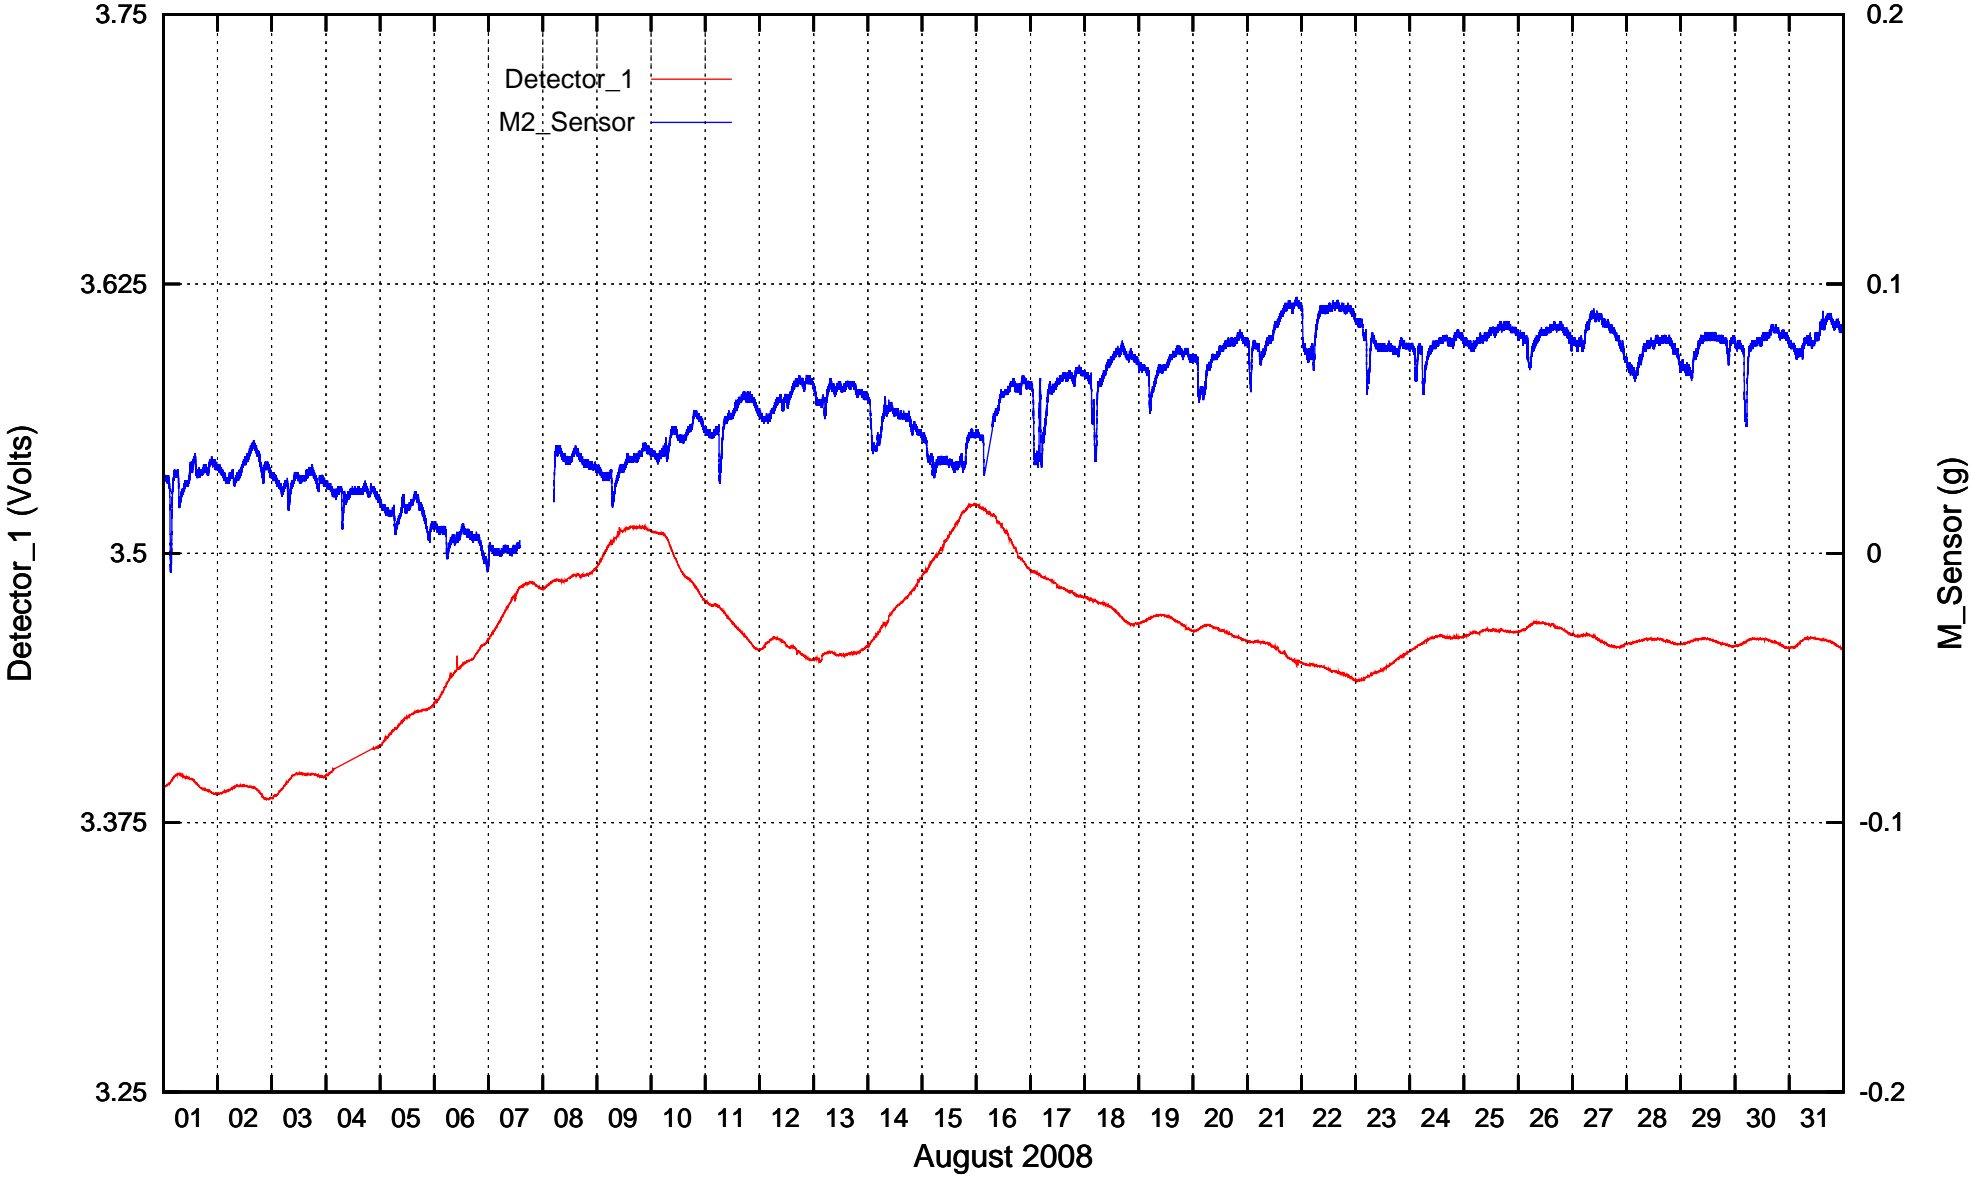

Detector\_1 & M\_Sensor recordings: January 2008

Detector\_1 & M\_Sensor recordings: February 2008

Detector\_1 & M\_Sensor recordings: March 2008

Detector\_1 & M\_Sensor recordings: April 2008

Detector\_1 & M\_Sensor recordings: May 2008

Detector\_1 & M\_Sensor recordings: June 2008

Detector\_1 & M\_Sensor recordings: July 2008

Detector\_1 & M\_Sensor recordings: August 2008

Detector\_1 & M\_Sensor recordings: September 2008

Detector\_1 & M\_Sensor recordings: October 2008

Detector\_1 & M\_Sensor recordings: November 2008

Detector\_1 & M\_Sensor recordings: December 2008