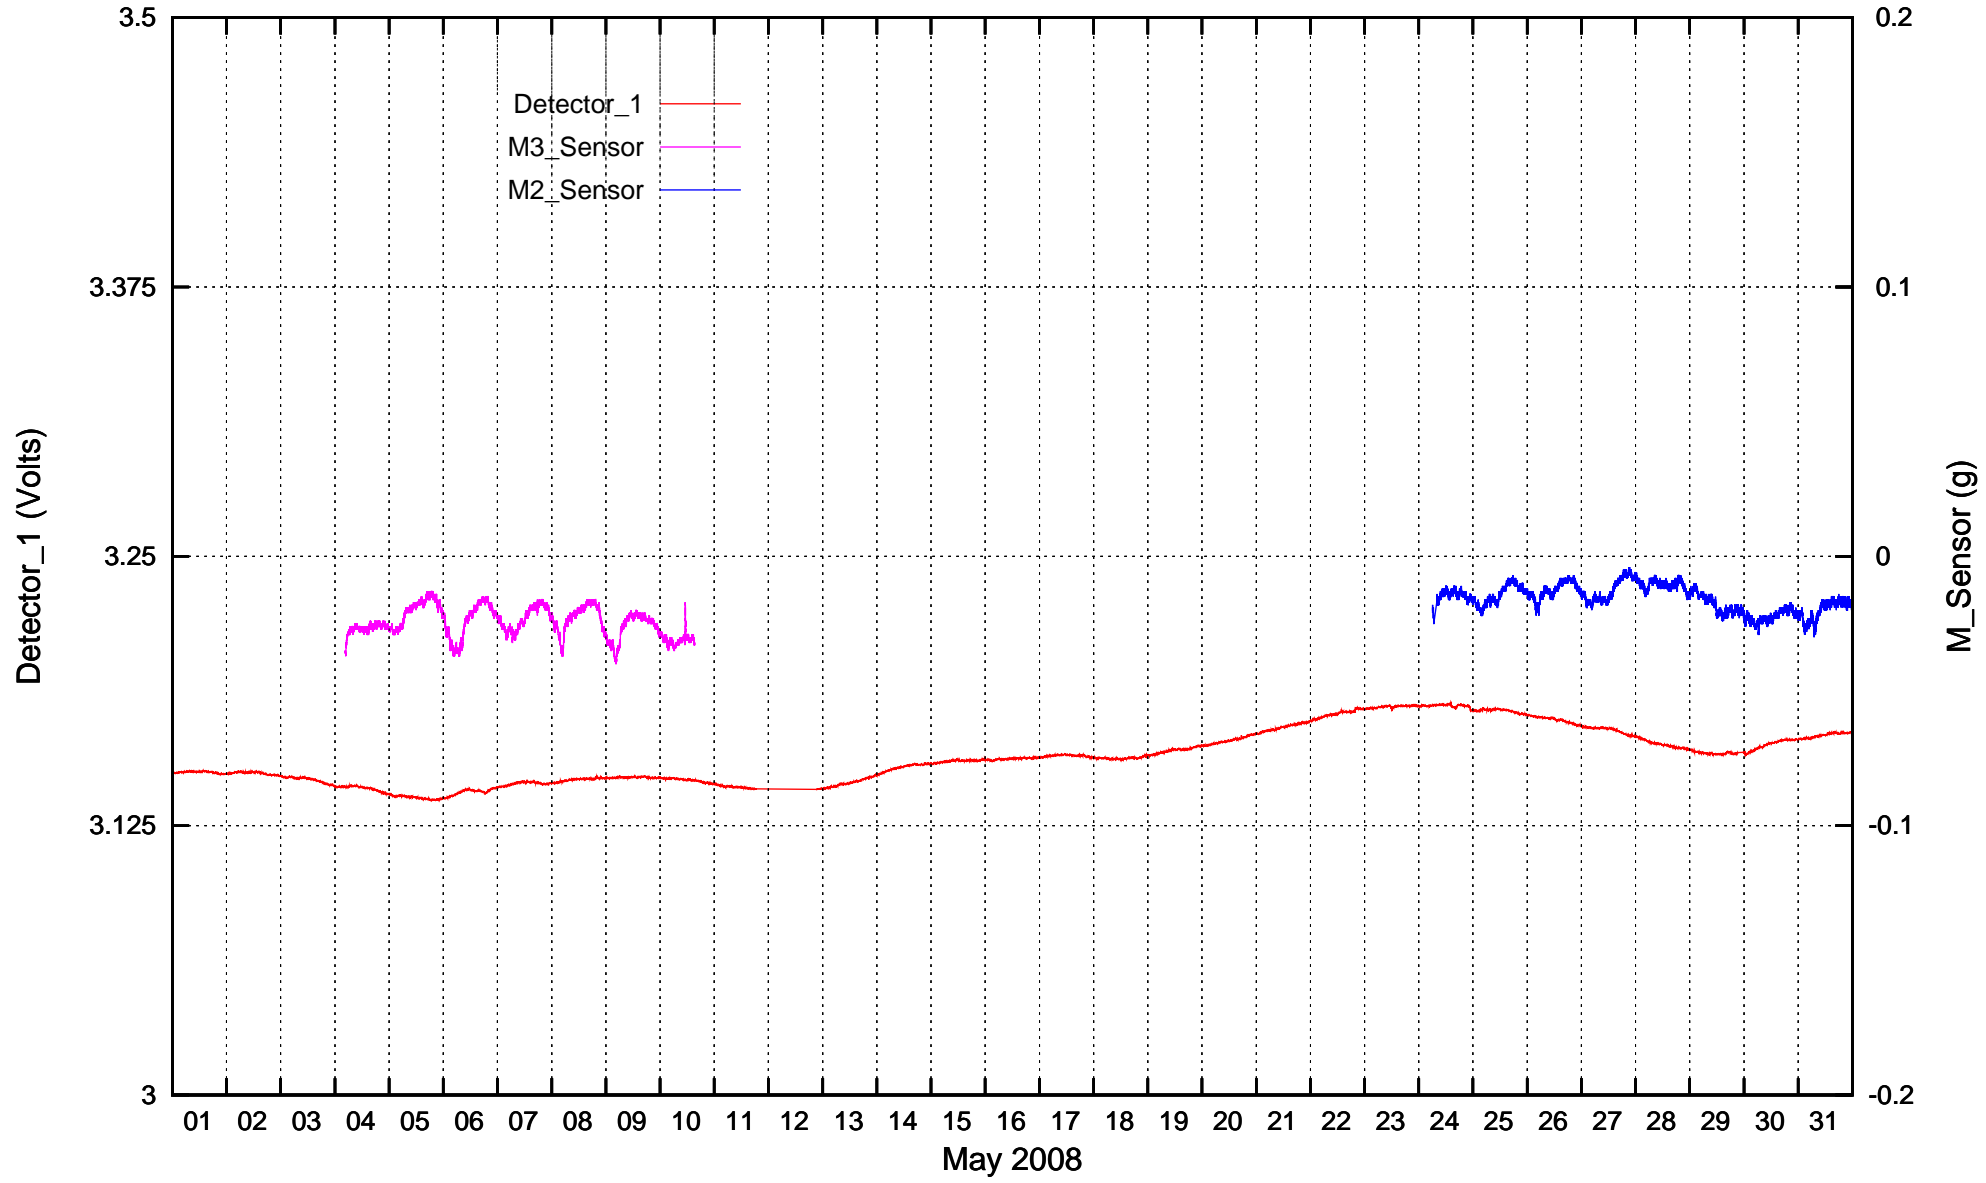

Detector\_1 & M\_Sensor recordings: January 2008

Detector\_1 & M\_Sensor recordings: February 2008

Detector\_1 & M\_Sensor recordings: March 2008

Detector\_1 & M\_Sensor recordings: April 2008

Detector\_1 & M\_Sensor recordings: May 2008

Detector\_1 & M\_Sensor recordings: June 2008

Detector\_1 & M\_Sensor recordings: July 2008

Detector\_1 & M\_Sensor recordings: August 2008

Detector\_1 & M\_Sensor recordings: September 2008

Detector\_1 & M\_Sensor recordings: October 2008

Detector\_1 & M\_Sensor recordings: November 2008

Detector\_1 & M\_Sensor recordings: December 2008