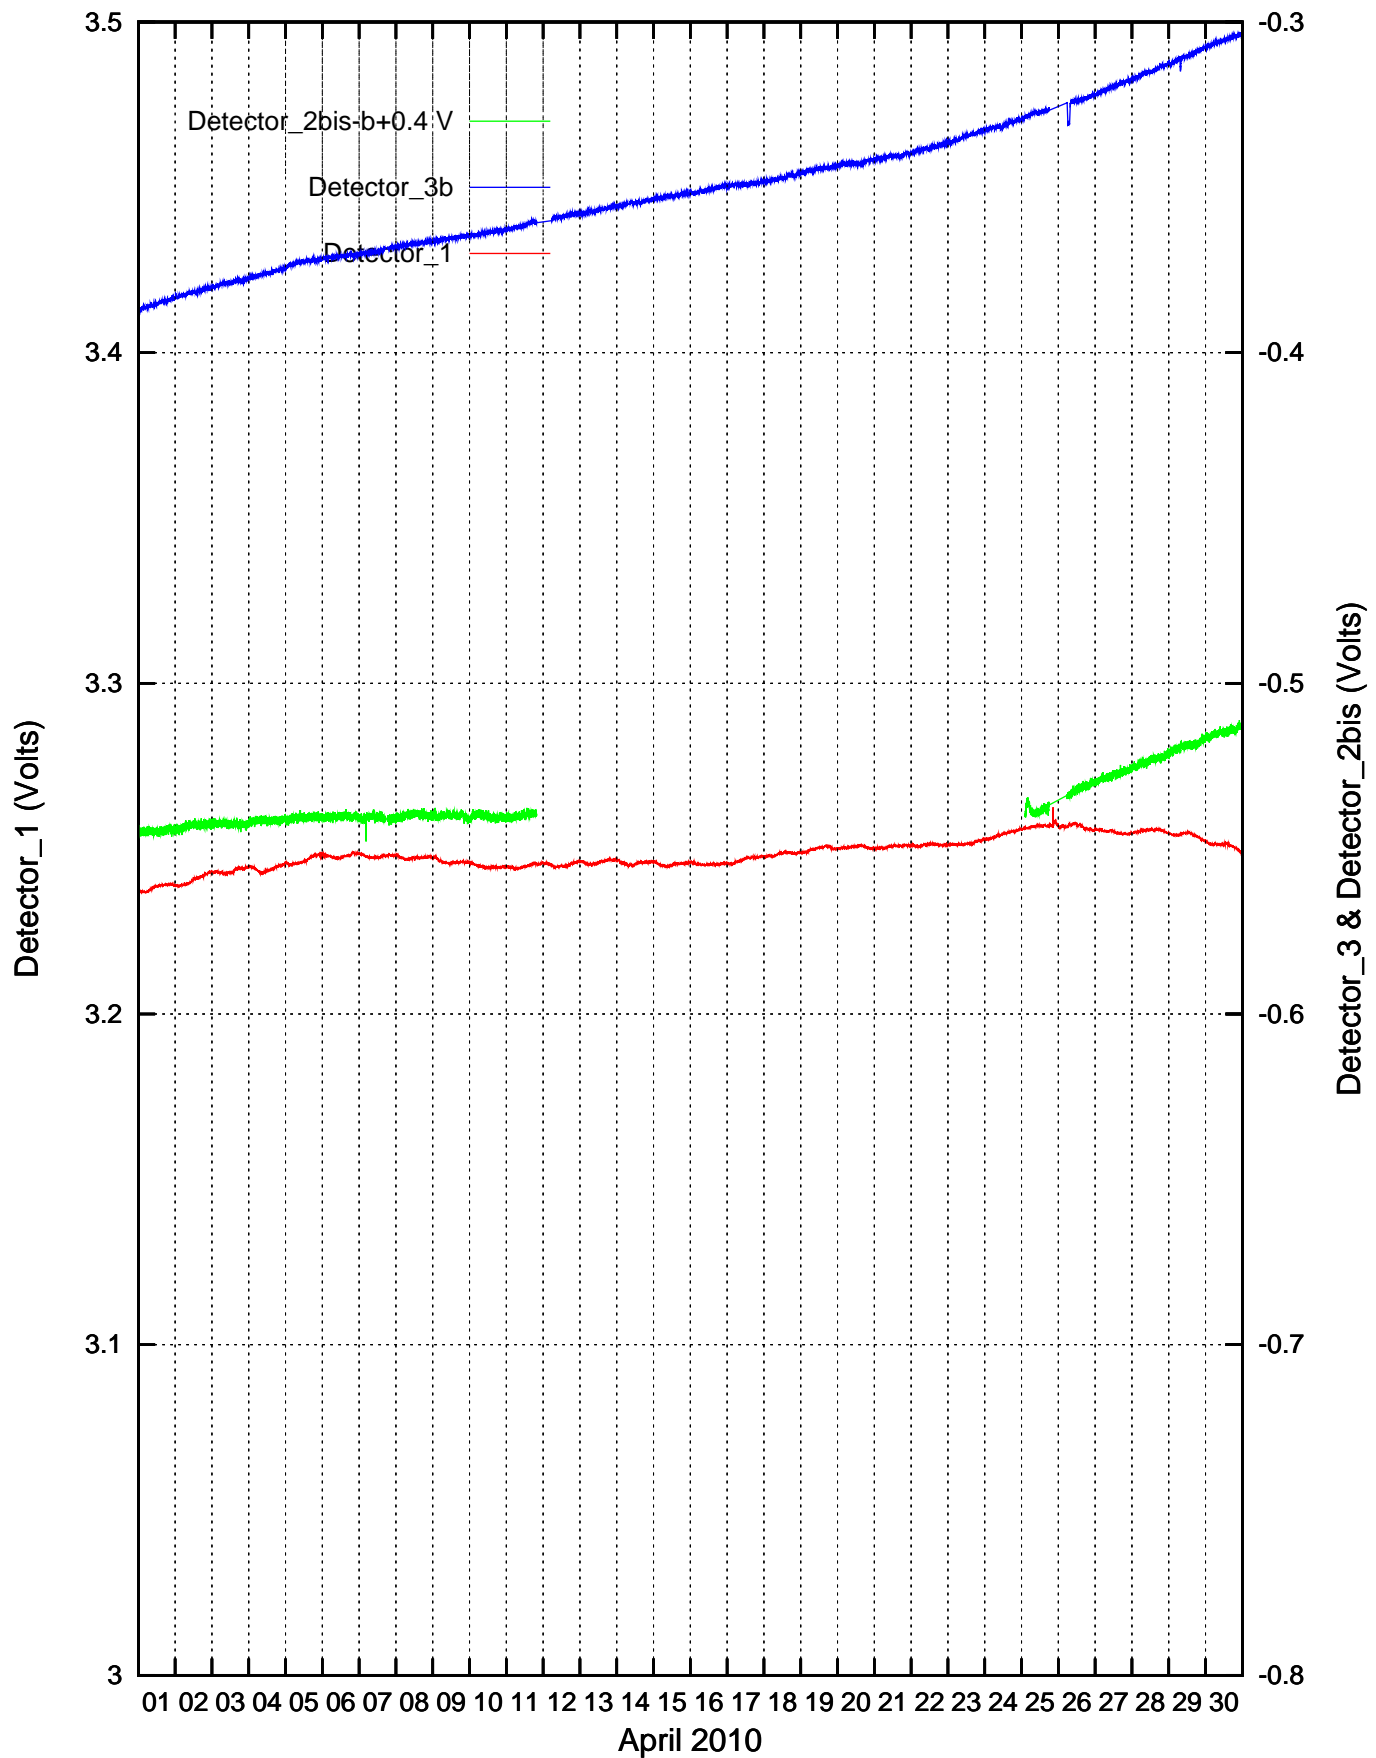

# CdS Detectors recordings: January 2010

Detector\_1 & Detector\_3b recordings: February 2010

Detector\_1 & Detector\_3b recordings: March 2010

Detector\_1 & Detector\_3b recordings: April 2010

Detector\_1 & Detector\_3b recordings: May 2010

Detector\_1 & Detector\_3b recordings: June 2010

Detector\_1 & Detector\_3b recordings: July 2010

Detector\_1 & Detector\_3b recordings: August 2010

Detector\_1 & Detector\_3b recordings: September 2010

Detector\_1 & Detector\_3b recordings: October 2010

Detector\_1 & Detector\_3b recordings: November 2010

Detector\_1 & Detector\_3b recordings: December 2010