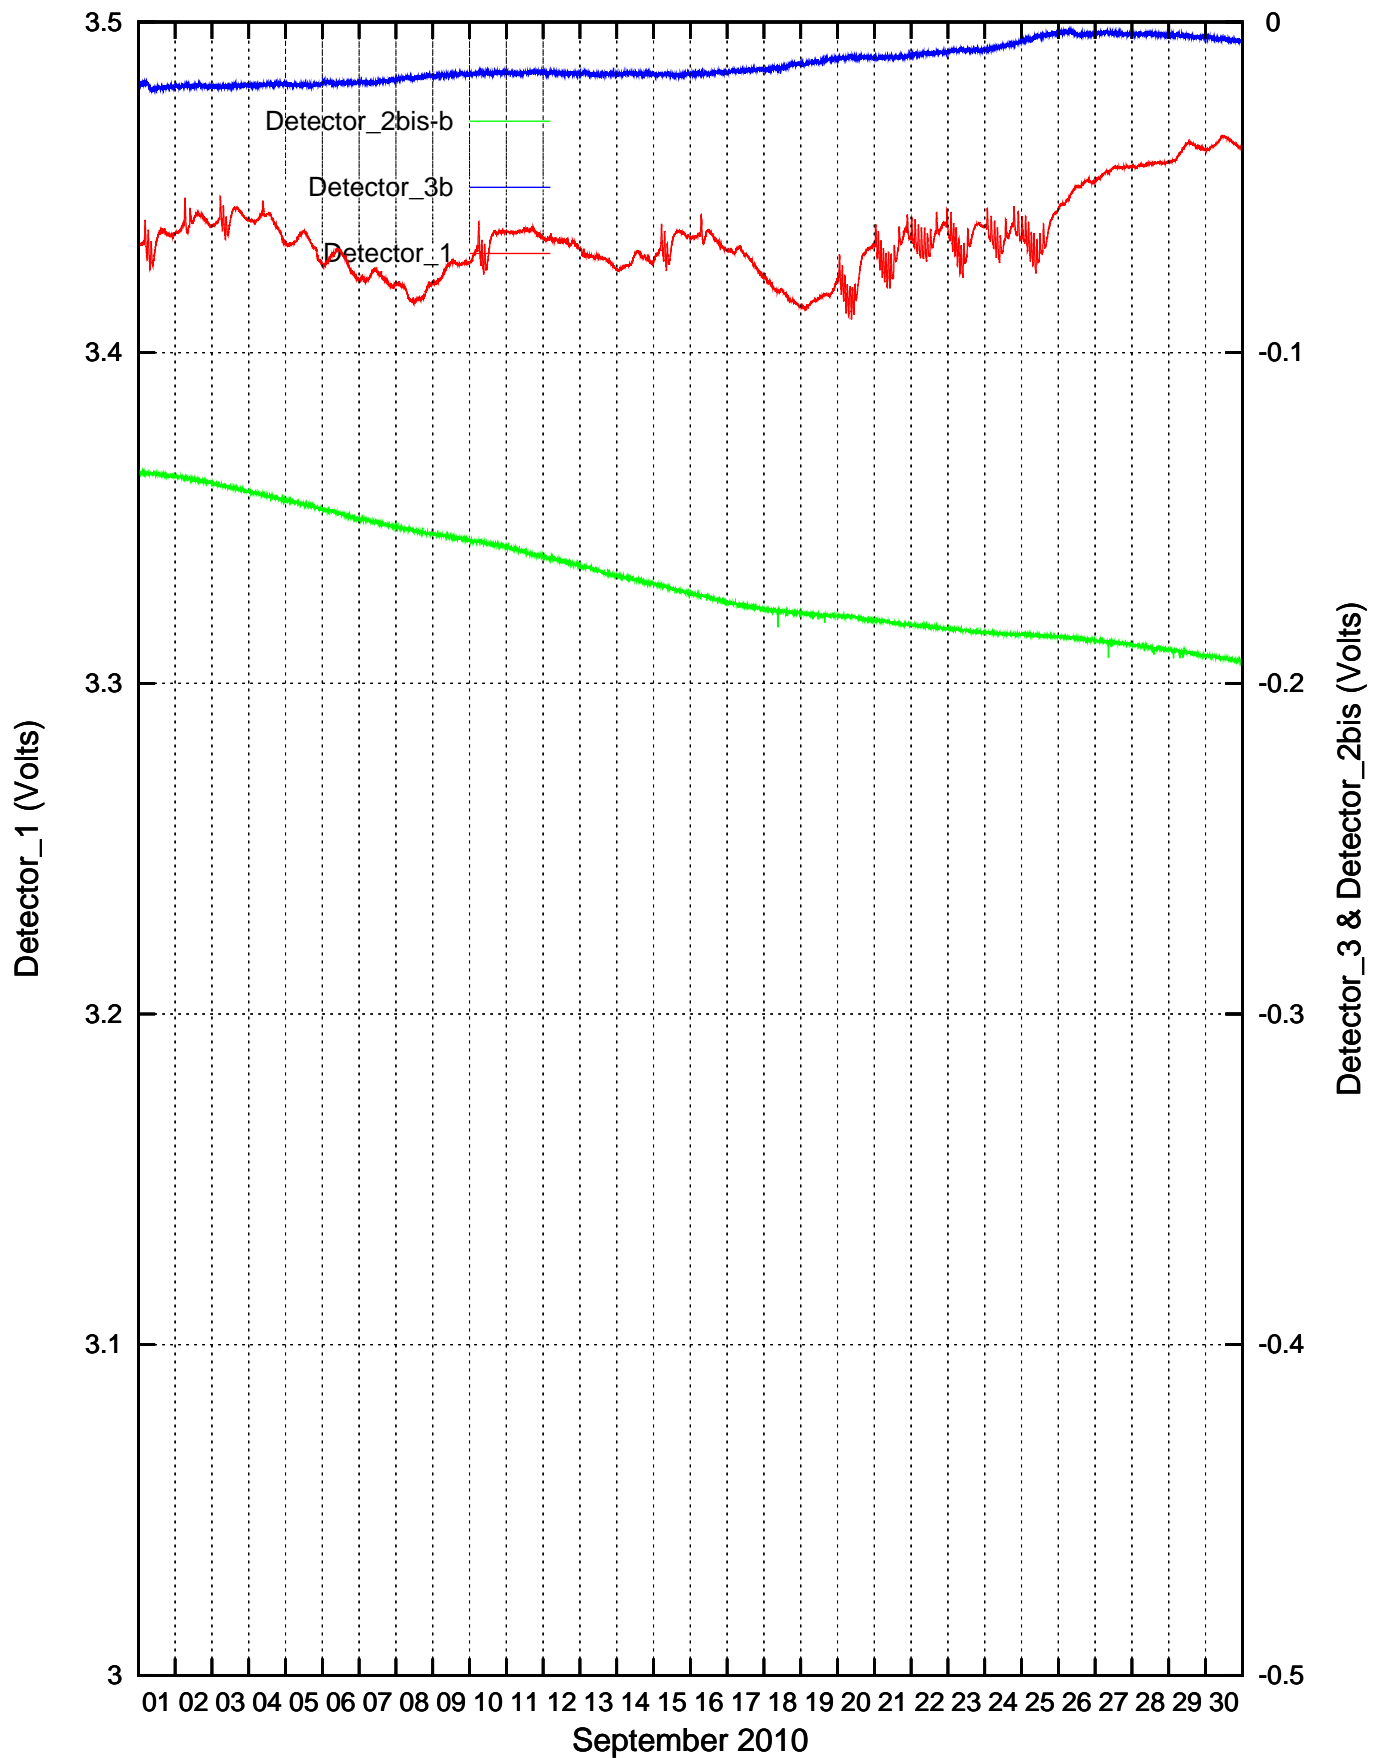

Detector\_1 & Detector\_3b recordings: June 2010

Detector\_1 & Detector\_3b recordings: July 2010

Detector\_1 & Detector\_3b recordings: August 2010

Detector\_1 & Detector\_3b recordings: September 2010

Detector\_1 & Detector\_3b recordings: October 2010

Detector\_1 & Detector\_3b recordings: November 2010

Detector\_1 & Detector\_3b recordings: December 2010