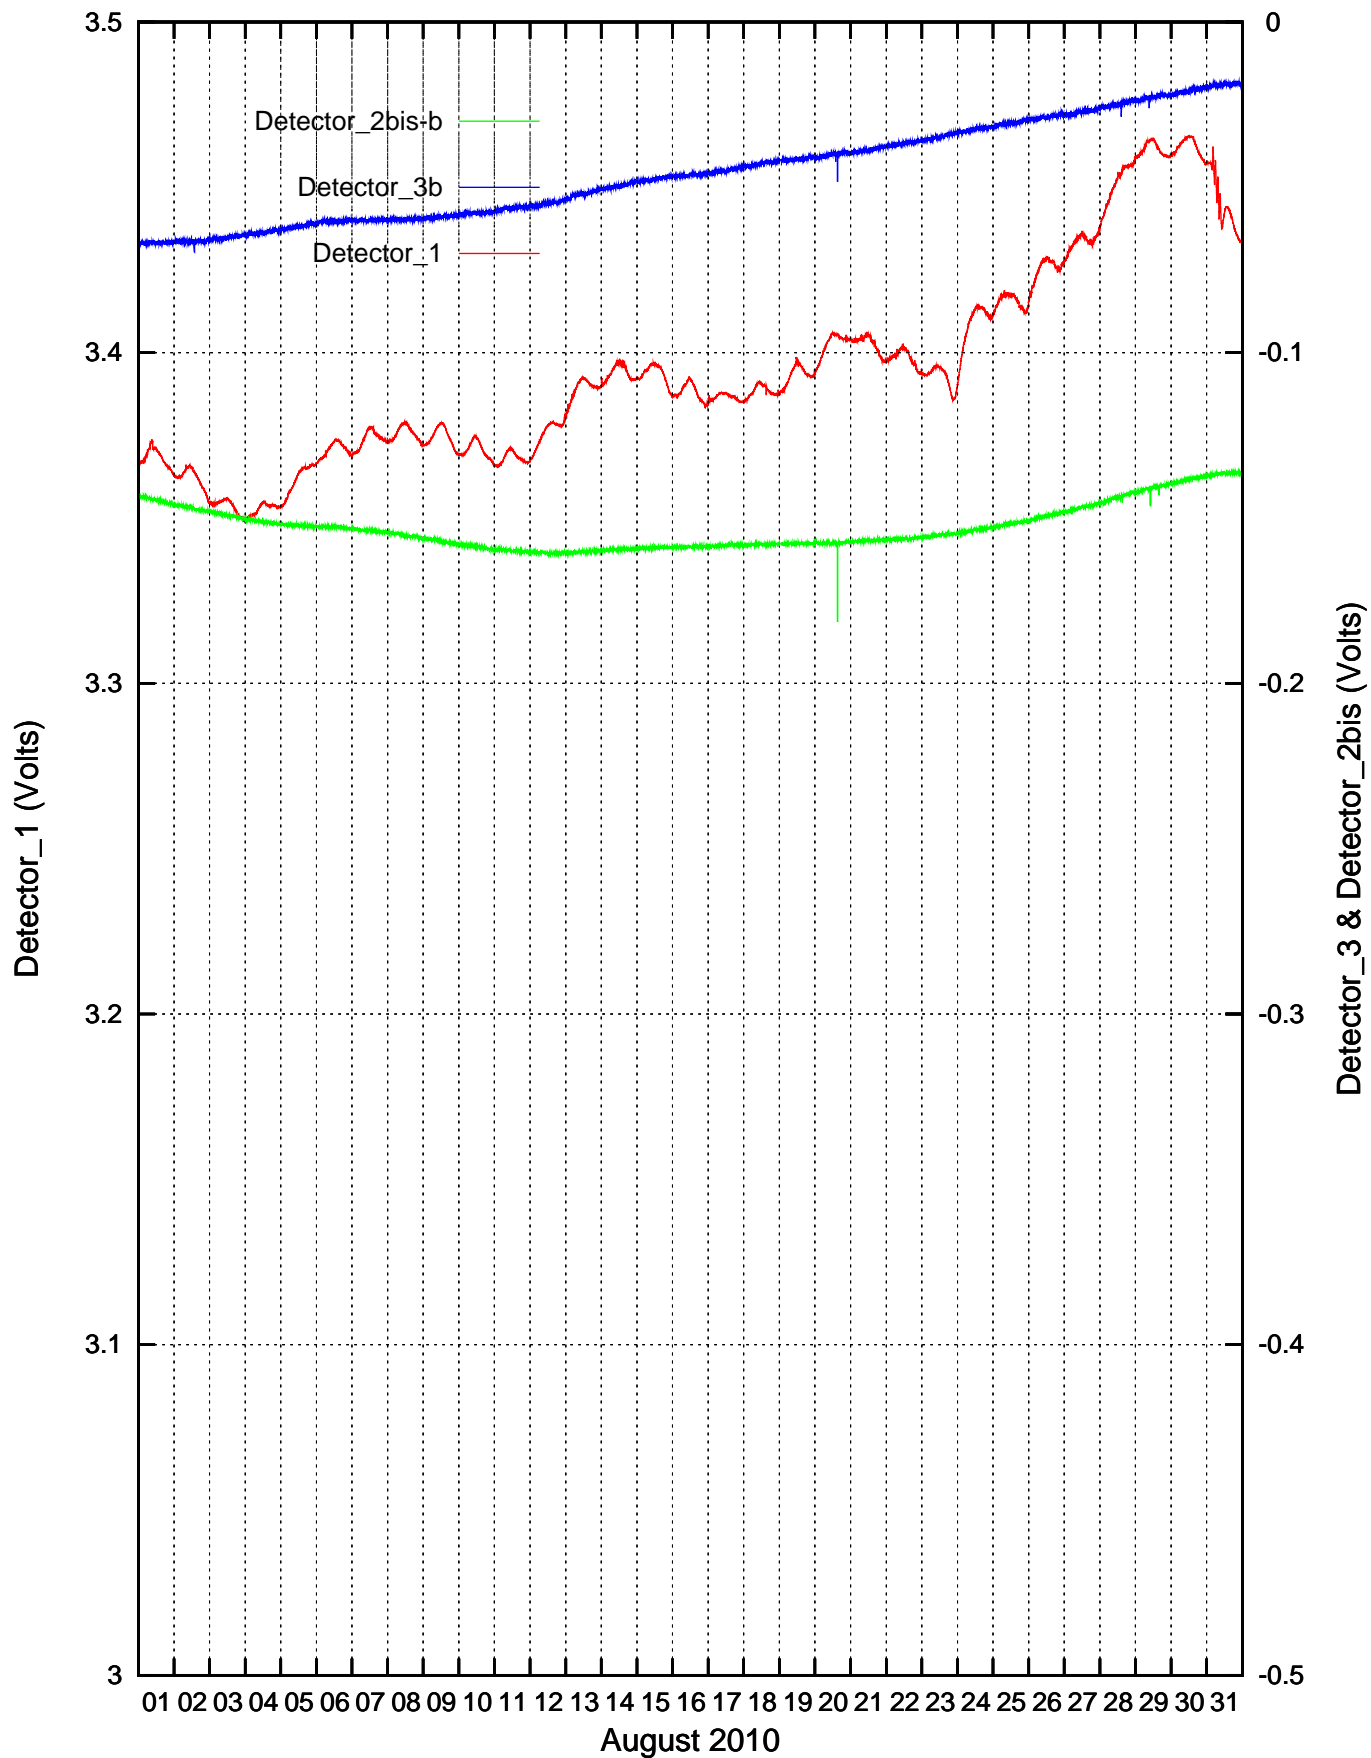

# CdS Detectors recordings: January 2010

Detector\_1 & Detector\_3b recordings: February 2010

Detector\_1 & Detector\_3b recordings: March 2010

Detector\_1 & Detector\_3b recordings: April 2010

Detector\_1 & Detector\_3b recordings: May 2010

Detector\_1 & Detector\_3b recordings: June 2010

Detector\_1 & Detector\_3b recordings: July 2010

Detector\_1 & Detector\_3b recordings: August 2010

Detector\_1 & Detector\_3b recordings: September 2010

Detector\_1 & Detector\_3b recordings: October 2010

Detector\_1 & Detector\_3b recordings: November 2010

Detector\_1 & Detector\_3b recordings: December 2010