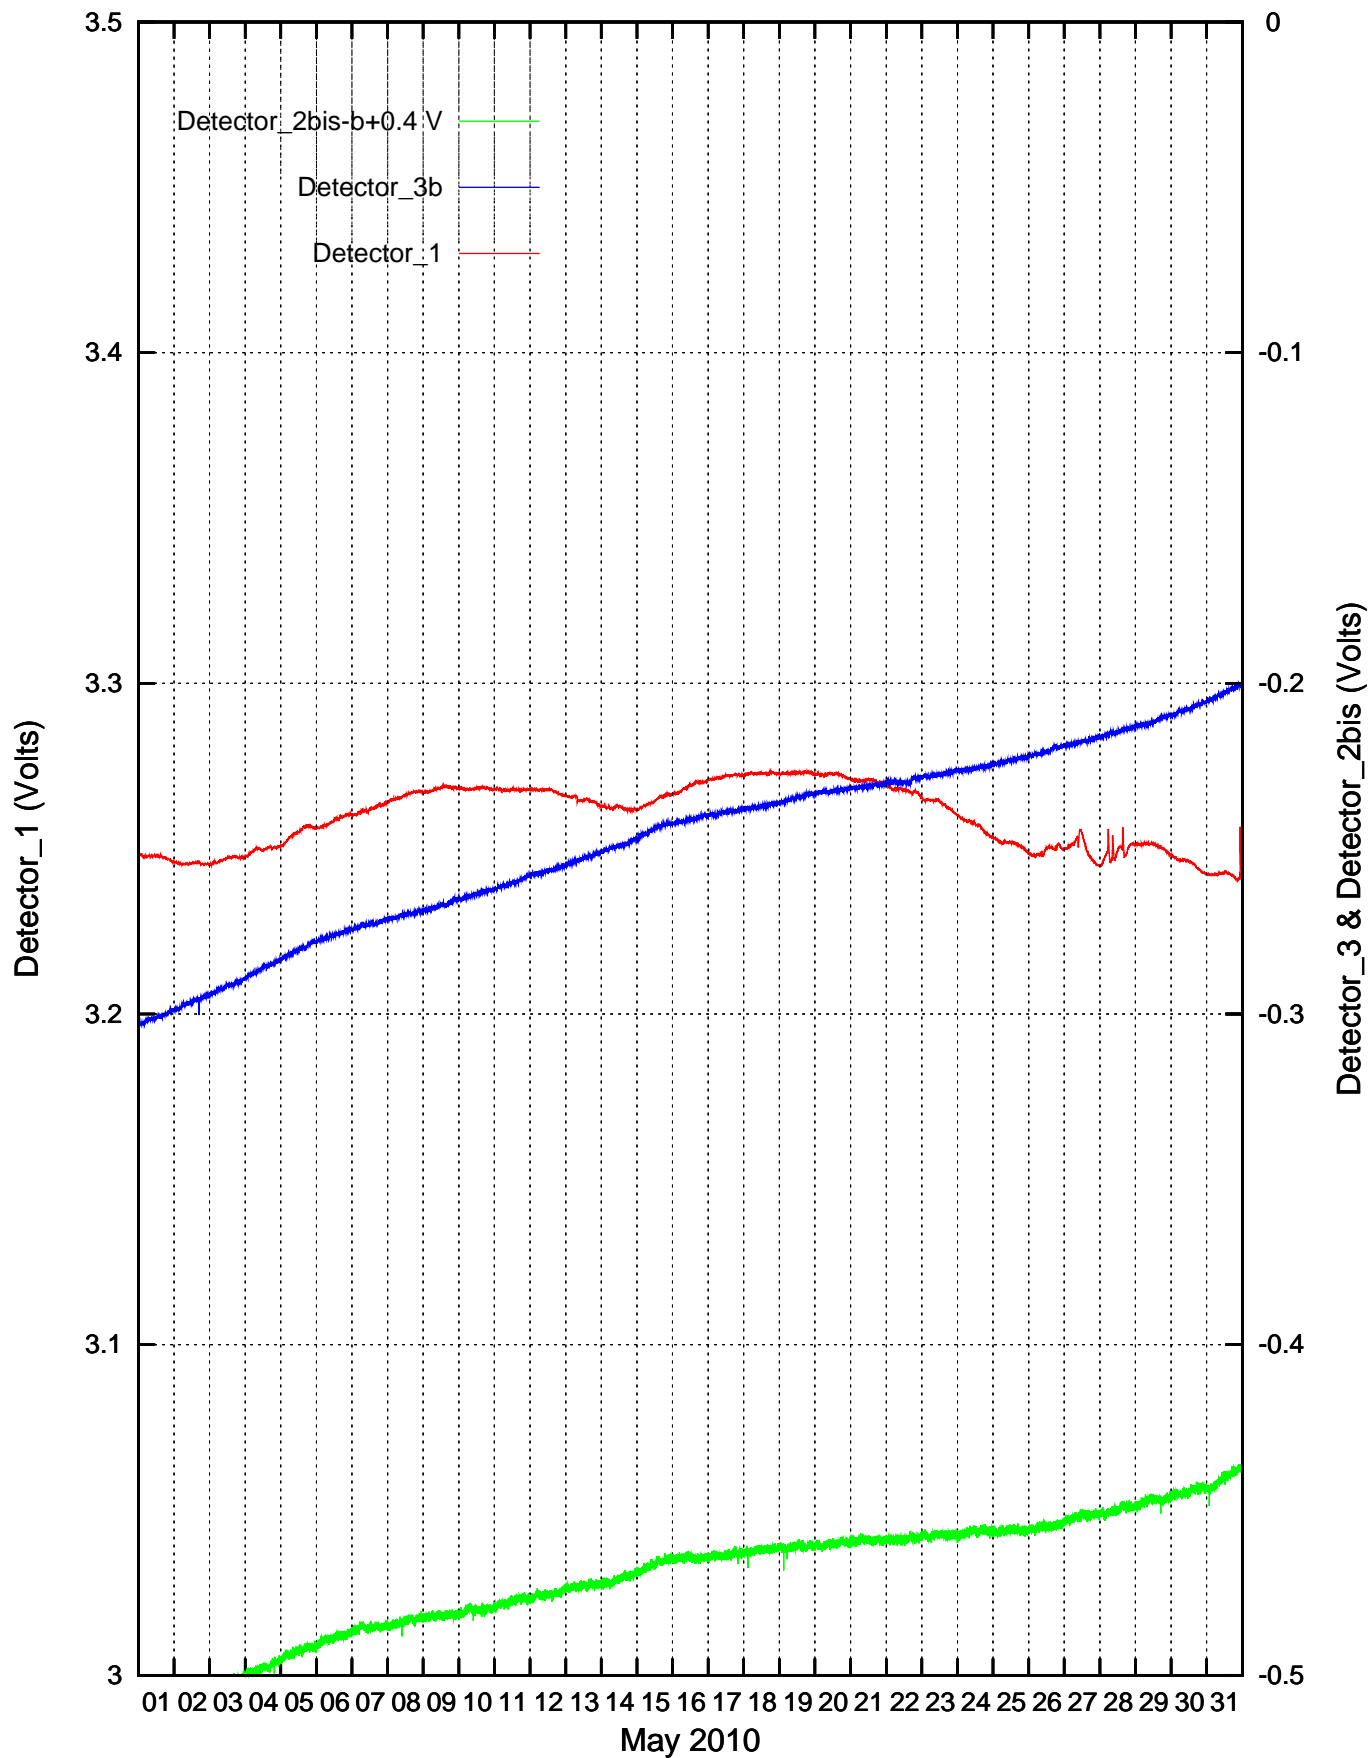

# CdS Detectors recordings: January 2010

Detector\_1 & Detector\_3b recordings: February 2010

Detector\_1 & Detector\_3b recordings: March 2010

Detector\_1 & Detector\_3b recordings: April 2010

Detector\_1 & Detector\_3b recordings: May 2010

Detector\_1 & Detector\_3b recordings: June 2010

Detector\_1 & Detector\_3b recordings: July 2010

Detector\_1 & Detector\_3b recordings: August 2010

Detector\_1 & Detector\_3b recordings: September 2010

Detector\_1 & Detector\_3b recordings: October 2010

Detector\_1 & Detector\_3b recordings: November 2010

Detector\_1 & Detector\_3b recordings: December 2010