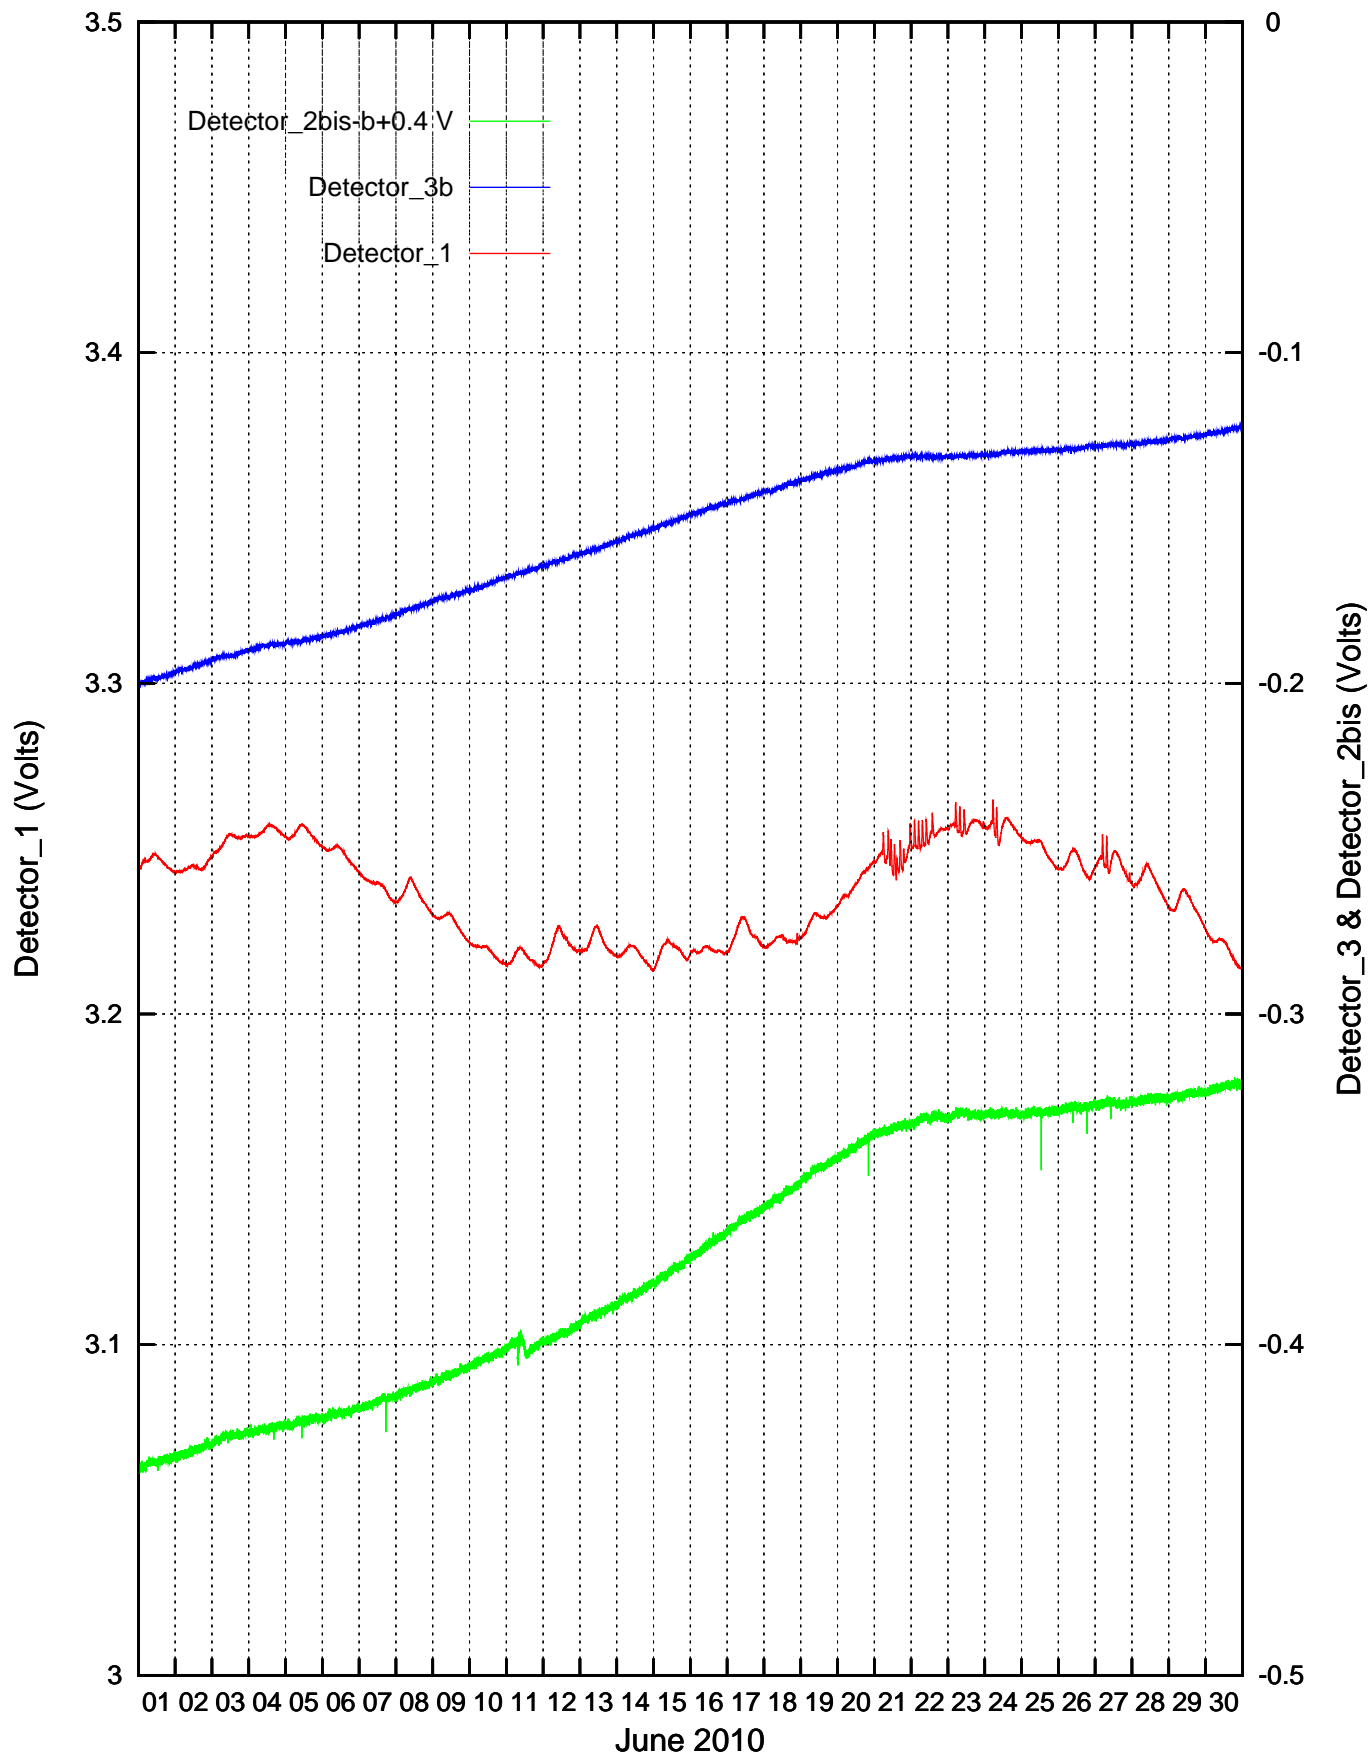

# CdS Detectors recordings: January 2010

Detector\_1 & Detector\_3b recordings: February 2010

Detector\_1 & Detector\_3b recordings: March 2010

Detector\_1 & Detector\_3b recordings: April 2010

Detector\_1 & Detector\_3b recordings: May 2010

Detector\_1 & Detector\_3b recordings: June 2010

Detector\_1 & Detector\_3b recordings: July 2010

Detector\_1 & Detector\_3b recordings: August 2010

Detector\_1 & Detector\_3b recordings: September 2010

Detector\_1 & Detector\_3b recordings: October 2010

Detector\_1 & Detector\_3b recordings: November 2010

Detector\_1 & Detector\_3b recordings: December 2010