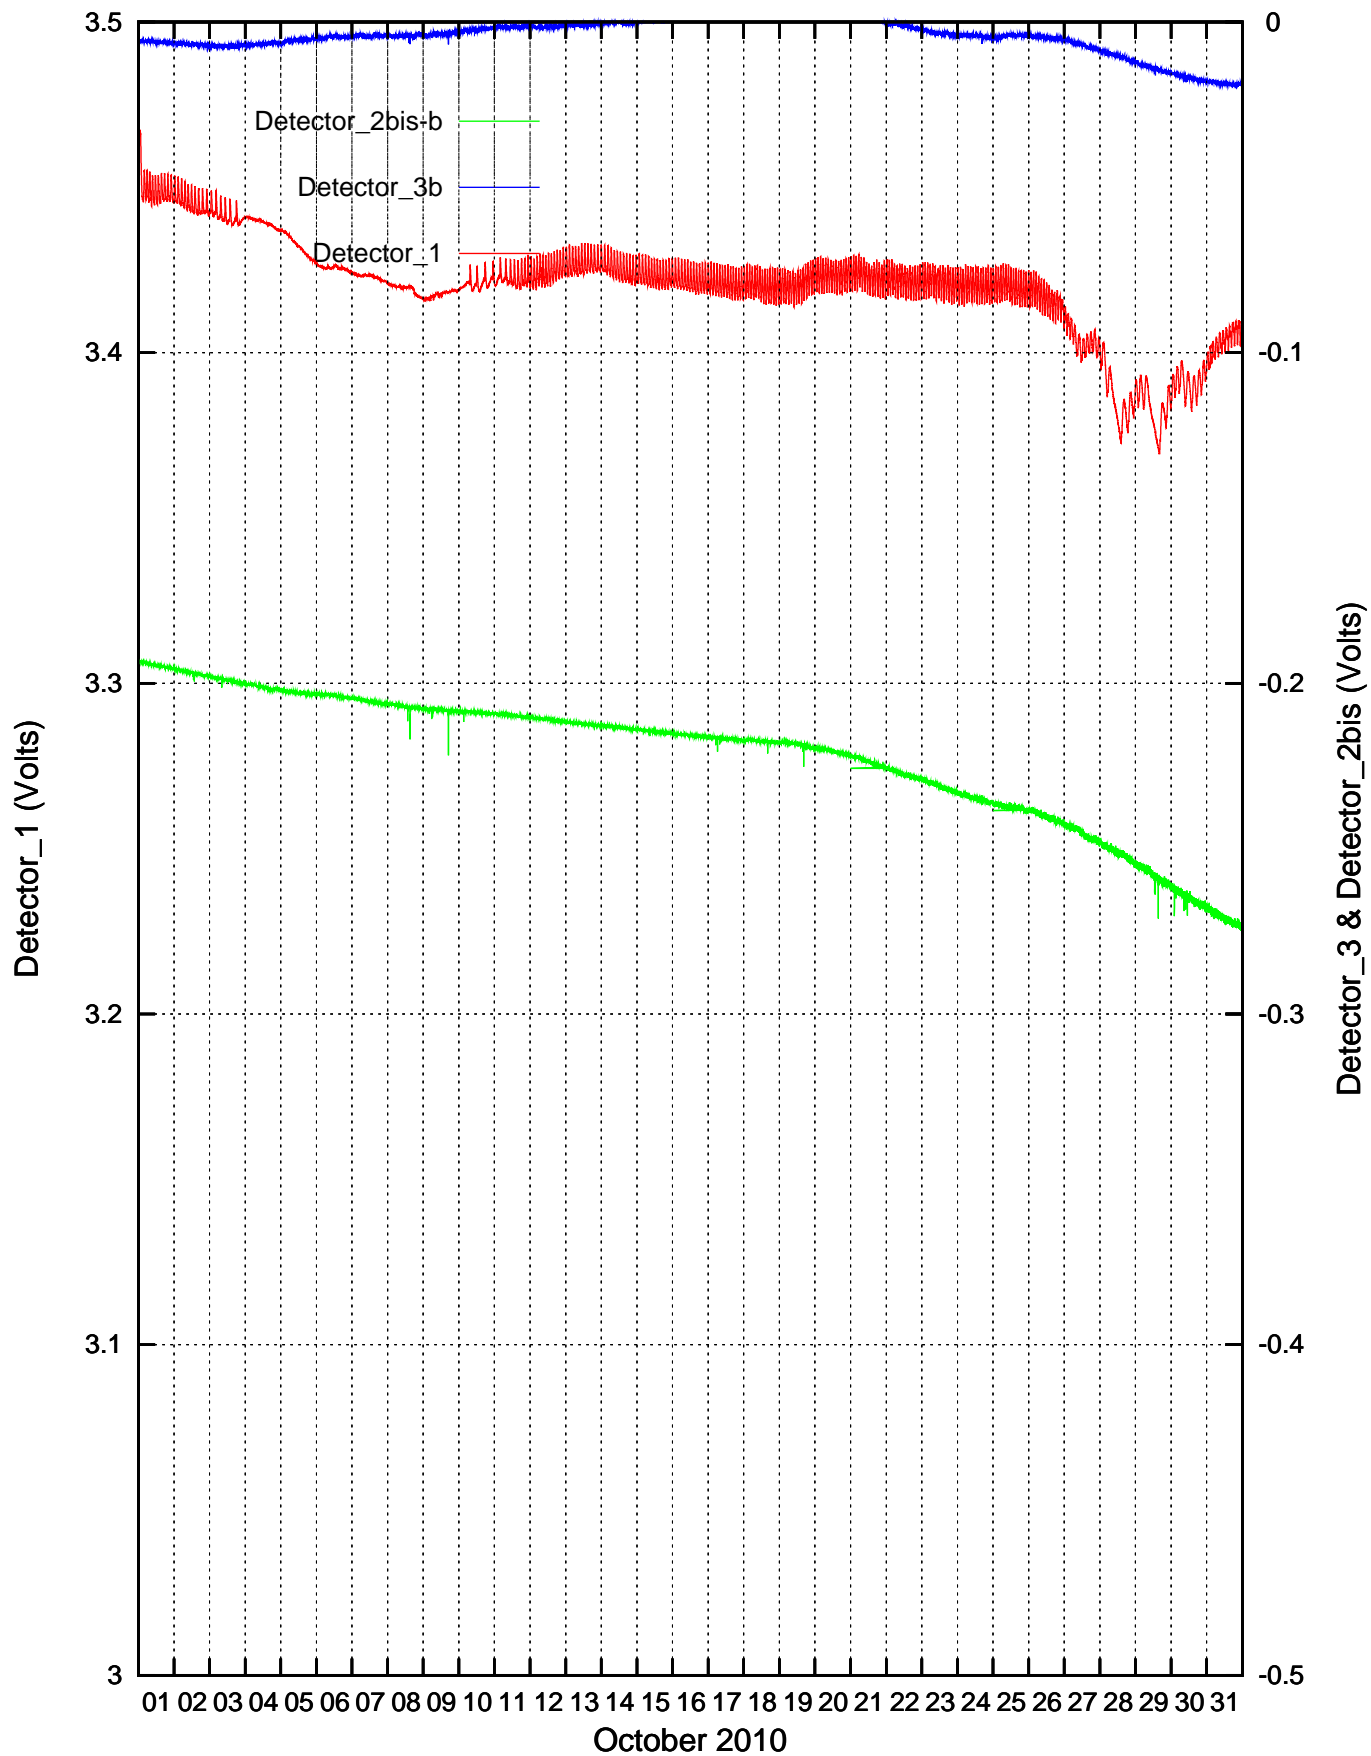

Detector\_1 & Detector\_3b recordings: June 2010

Detector\_1 & Detector\_3b recordings: July 2010

Detector\_1 & Detector\_3b recordings: August 2010

Detector\_1 & Detector\_3b recordings: September 2010

Detector\_1 & Detector\_3b recordings: October 2010

Detector\_1 & Detector\_3b recordings: November 2010

Detector\_1 & Detector\_3b recordings: December 2010