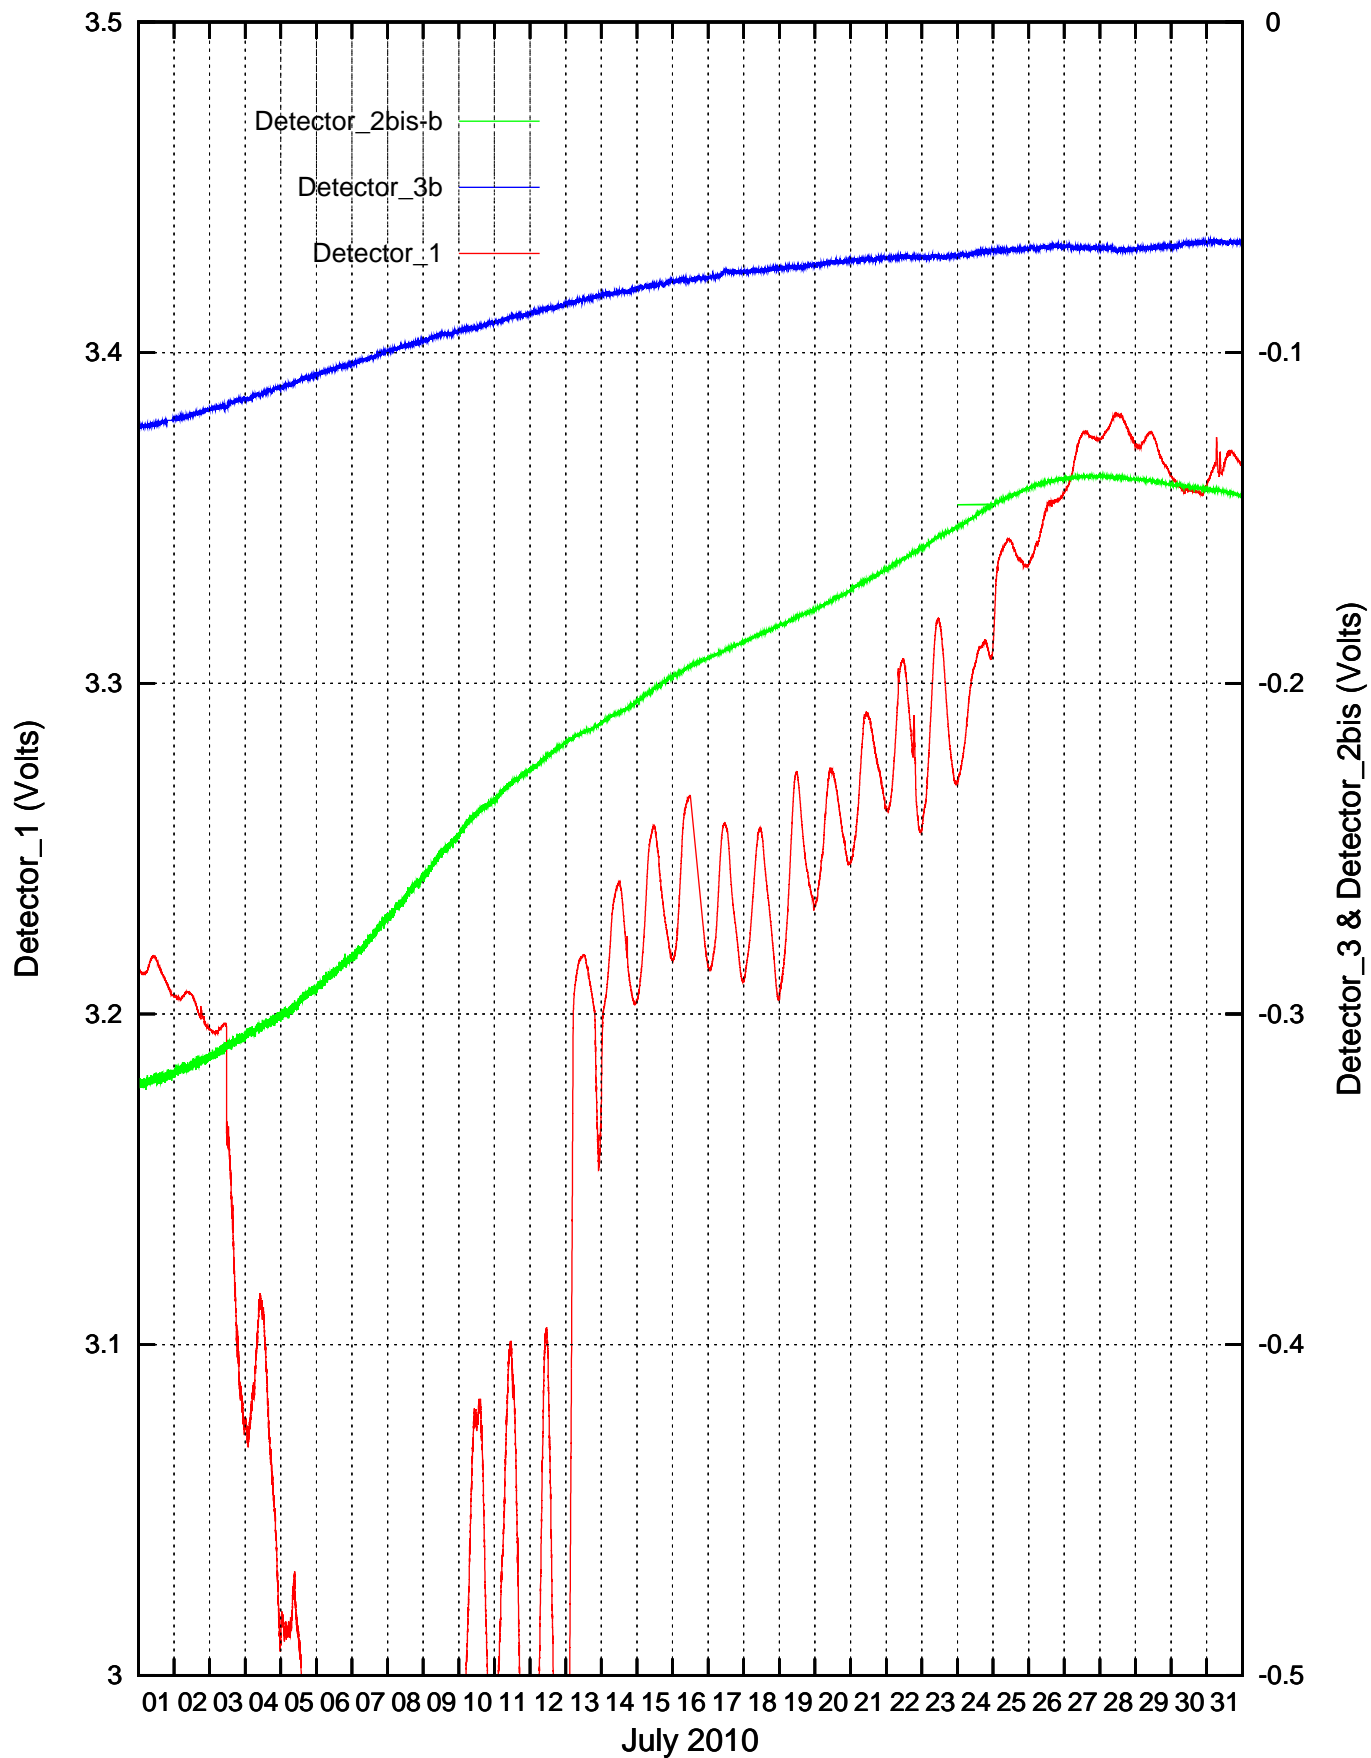

# CdS Detectors recordings: January 2010

Detector\_1 & Detector\_3b recordings: February 2010

Detector\_1 & Detector\_3b recordings: March 2010

Detector\_1 & Detector\_3b recordings: April 2010

Detector\_1 & Detector\_3b recordings: May 2010

Detector\_1 & Detector\_3b recordings: June 2010

Detector\_1 & Detector\_3b recordings: July 2010

Detector\_1 & Detector\_3b recordings: August 2010

Detector\_1 & Detector\_3b recordings: September 2010

Detector\_1 & Detector\_3b recordings: October 2010

Detector\_1 & Detector\_3b recordings: November 2010

Detector\_1 & Detector\_3b recordings: December 2010