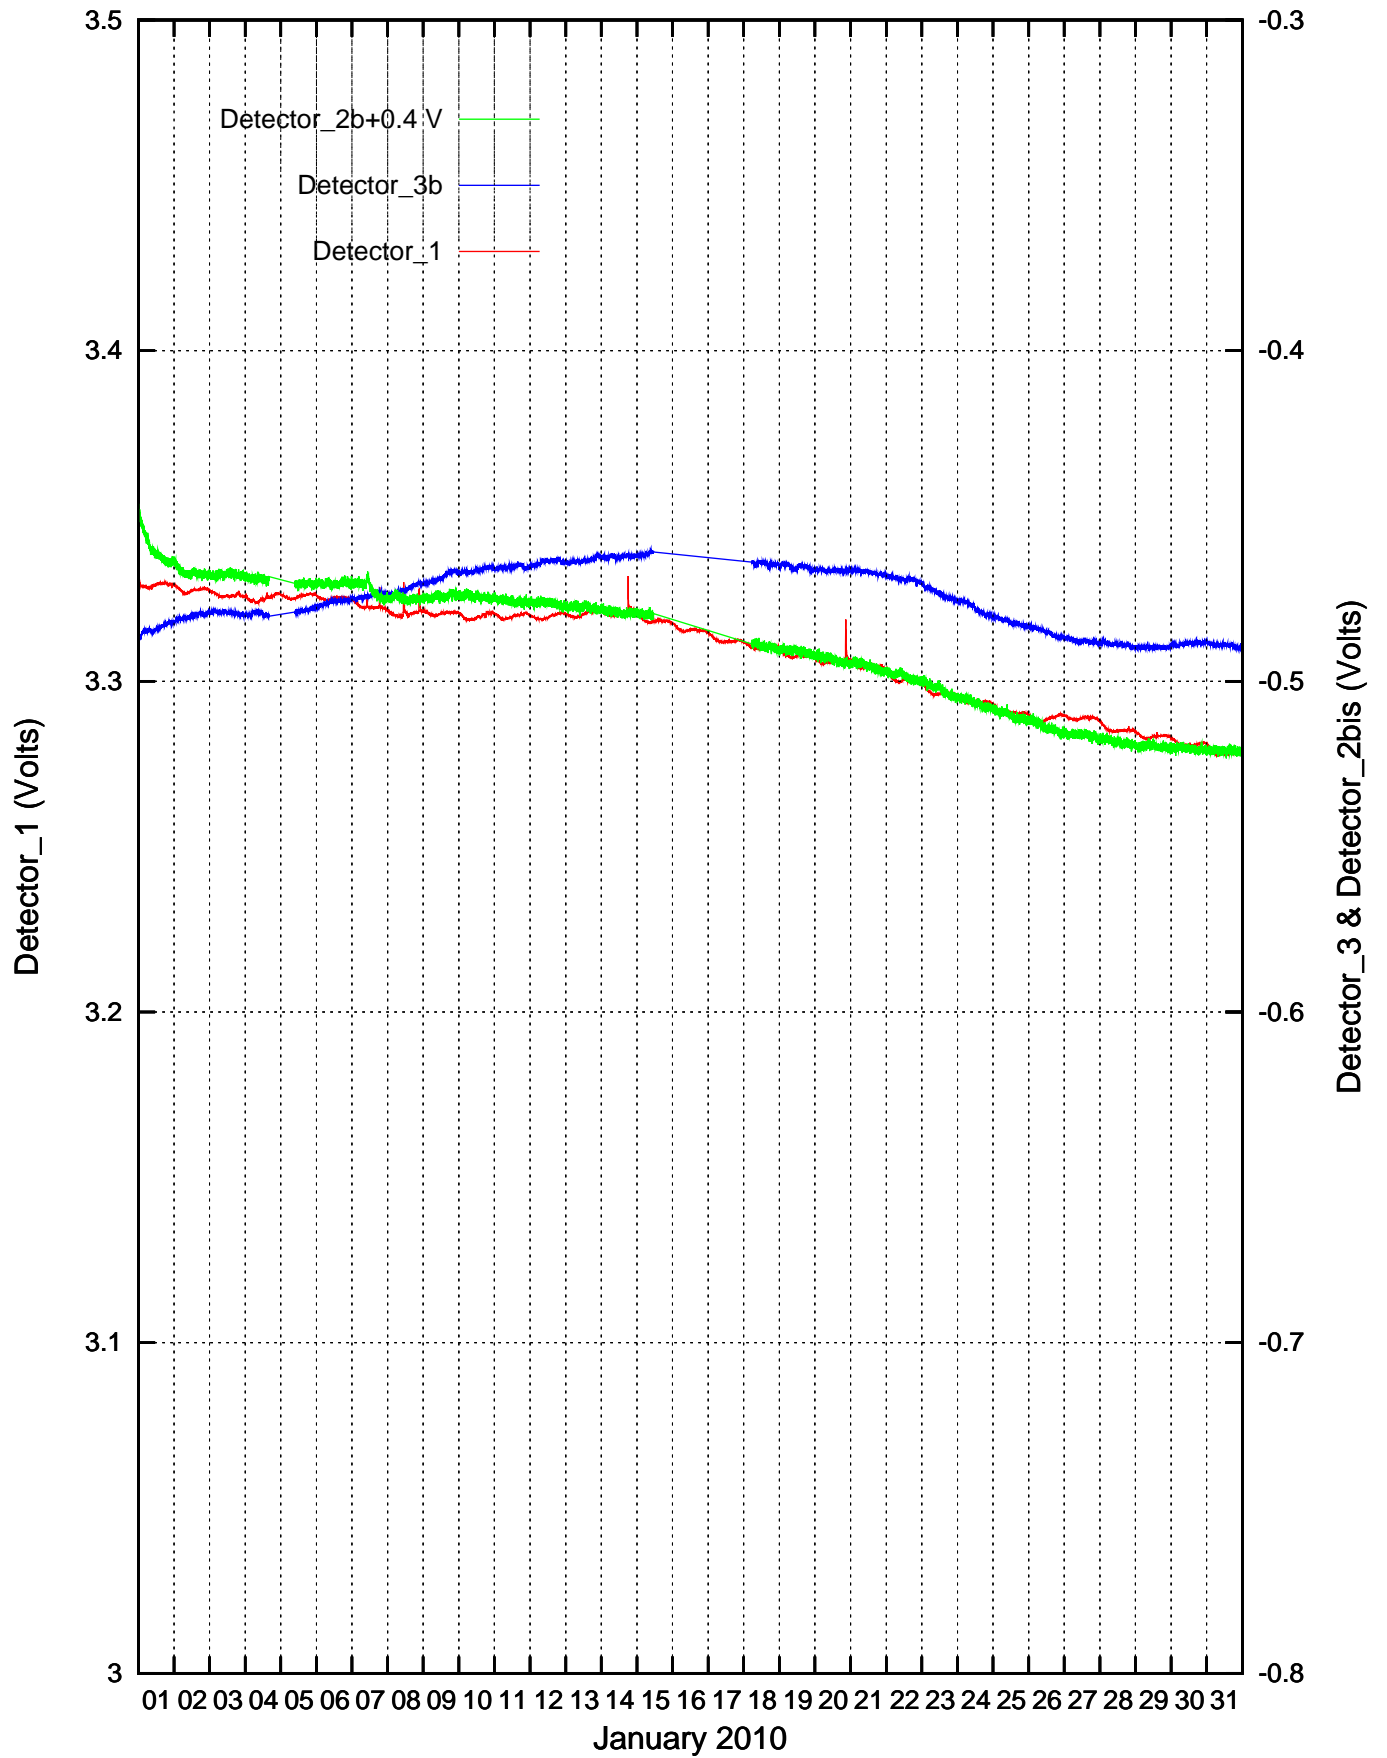

# CdS Detectors recordings: January 2010

Detector\_1 & Detector\_3b recordings: February 2010

Detector\_1 & Detector\_3b recordings: March 2010

Detector\_1 & Detector\_3b recordings: April 2010

Detector\_1 & Detector\_3b recordings: May 2010

Detector\_1 & Detector\_3b recordings: June 2010

Detector\_1 & Detector\_3b recordings: July 2010

Detector\_1 & Detector\_3b recordings: August 2010

Detector\_1 & Detector\_3b recordings: September 2010

Detector\_1 & Detector\_3b recordings: October 2010

Detector\_1 & Detector\_3b recordings: November 2010

Detector\_1 & Detector\_3b recordings: December 2010