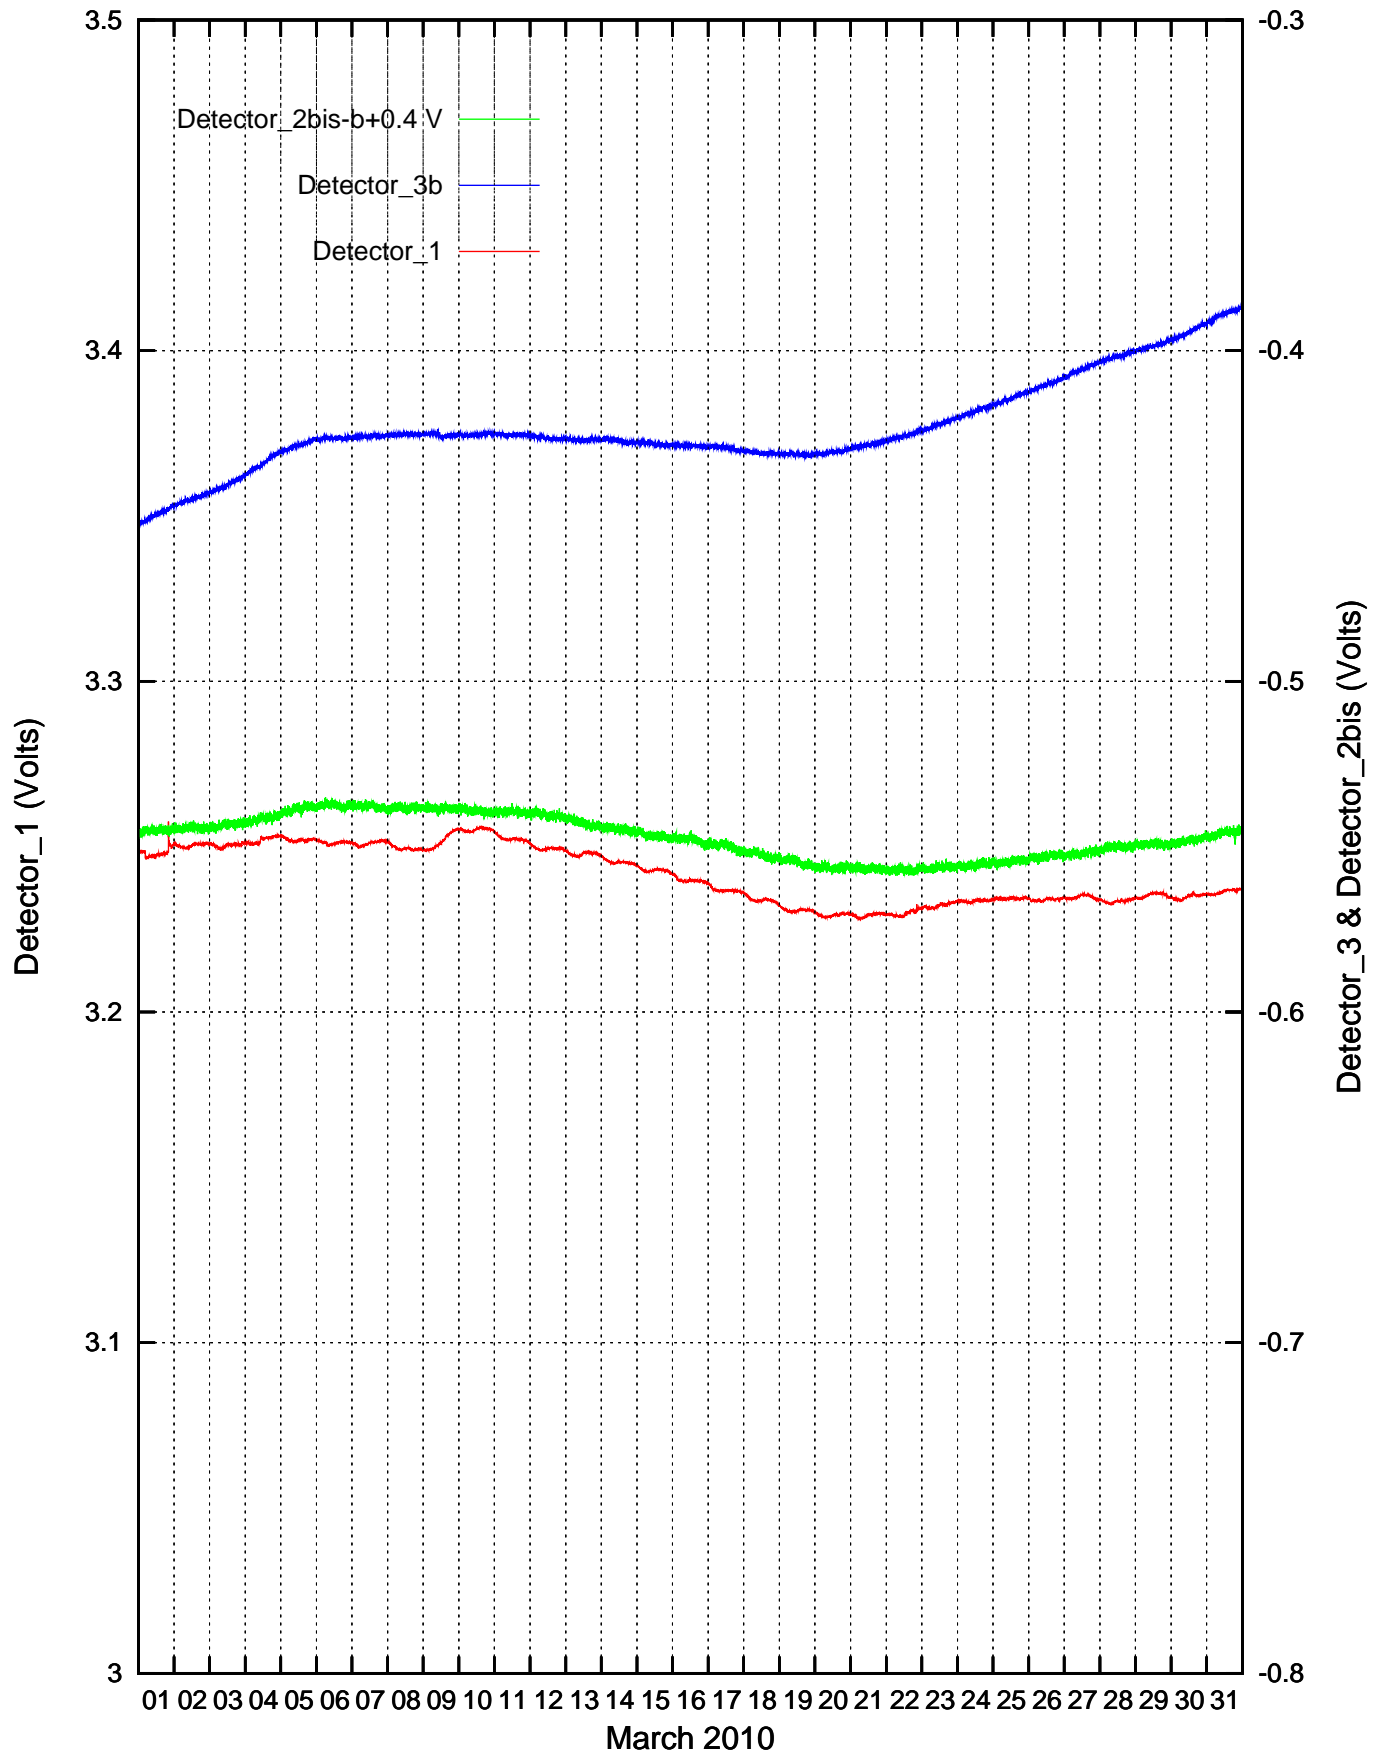

# CdS Detectors recordings: January 2010

Detector\_1 & Detector\_3b recordings: February 2010

Detector\_1 & Detector\_3b recordings: March 2010

Detector\_1 & Detector\_3b recordings: April 2010

Detector\_1 & Detector\_3b recordings: May 2010

Detector\_1 & Detector\_3b recordings: June 2010

Detector\_1 & Detector\_3b recordings: July 2010

Detector\_1 & Detector\_3b recordings: August 2010

Detector\_1 & Detector\_3b recordings: September 2010

Detector\_1 & Detector\_3b recordings: October 2010

Detector\_1 & Detector\_3b recordings: November 2010

Detector\_1 & Detector\_3b recordings: December 2010