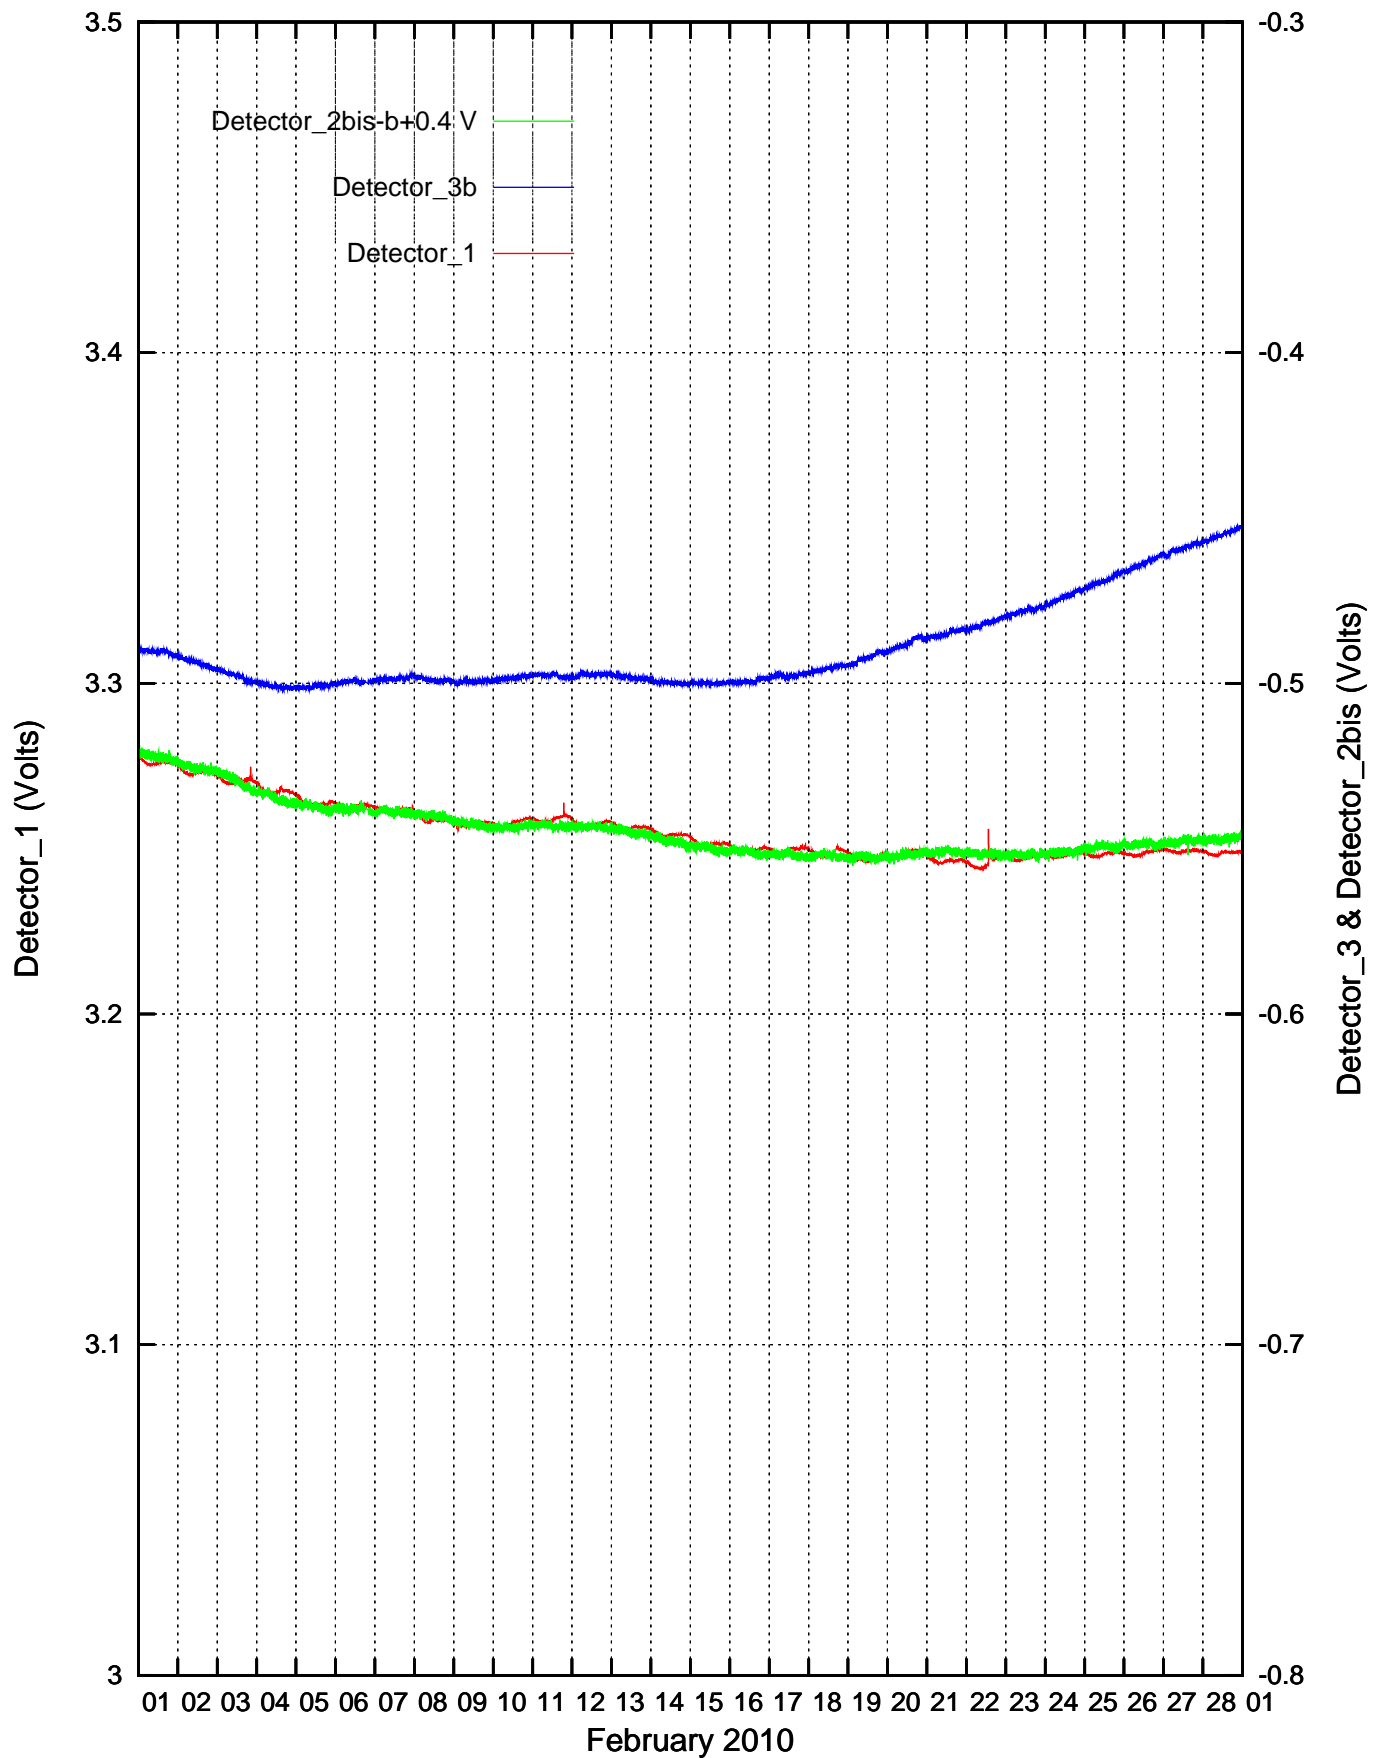

# CdS Detectors recordings: January 2010

Detector\_1 & Detector\_3b recordings: February 2010

Detector\_1 & Detector\_3b recordings: March 2010

Detector\_1 & Detector\_3b recordings: April 2010

Detector\_1 & Detector\_3b recordings: May 2010

Detector\_1 & Detector\_3b recordings: June 2010

Detector\_1 & Detector\_3b recordings: July 2010

Detector\_1 & Detector\_3b recordings: August 2010

Detector\_1 & Detector\_3b recordings: September 2010

Detector\_1 & Detector\_3b recordings: October 2010

Detector\_1 & Detector\_3b recordings: November 2010

Detector\_1 & Detector\_3b recordings: December 2010