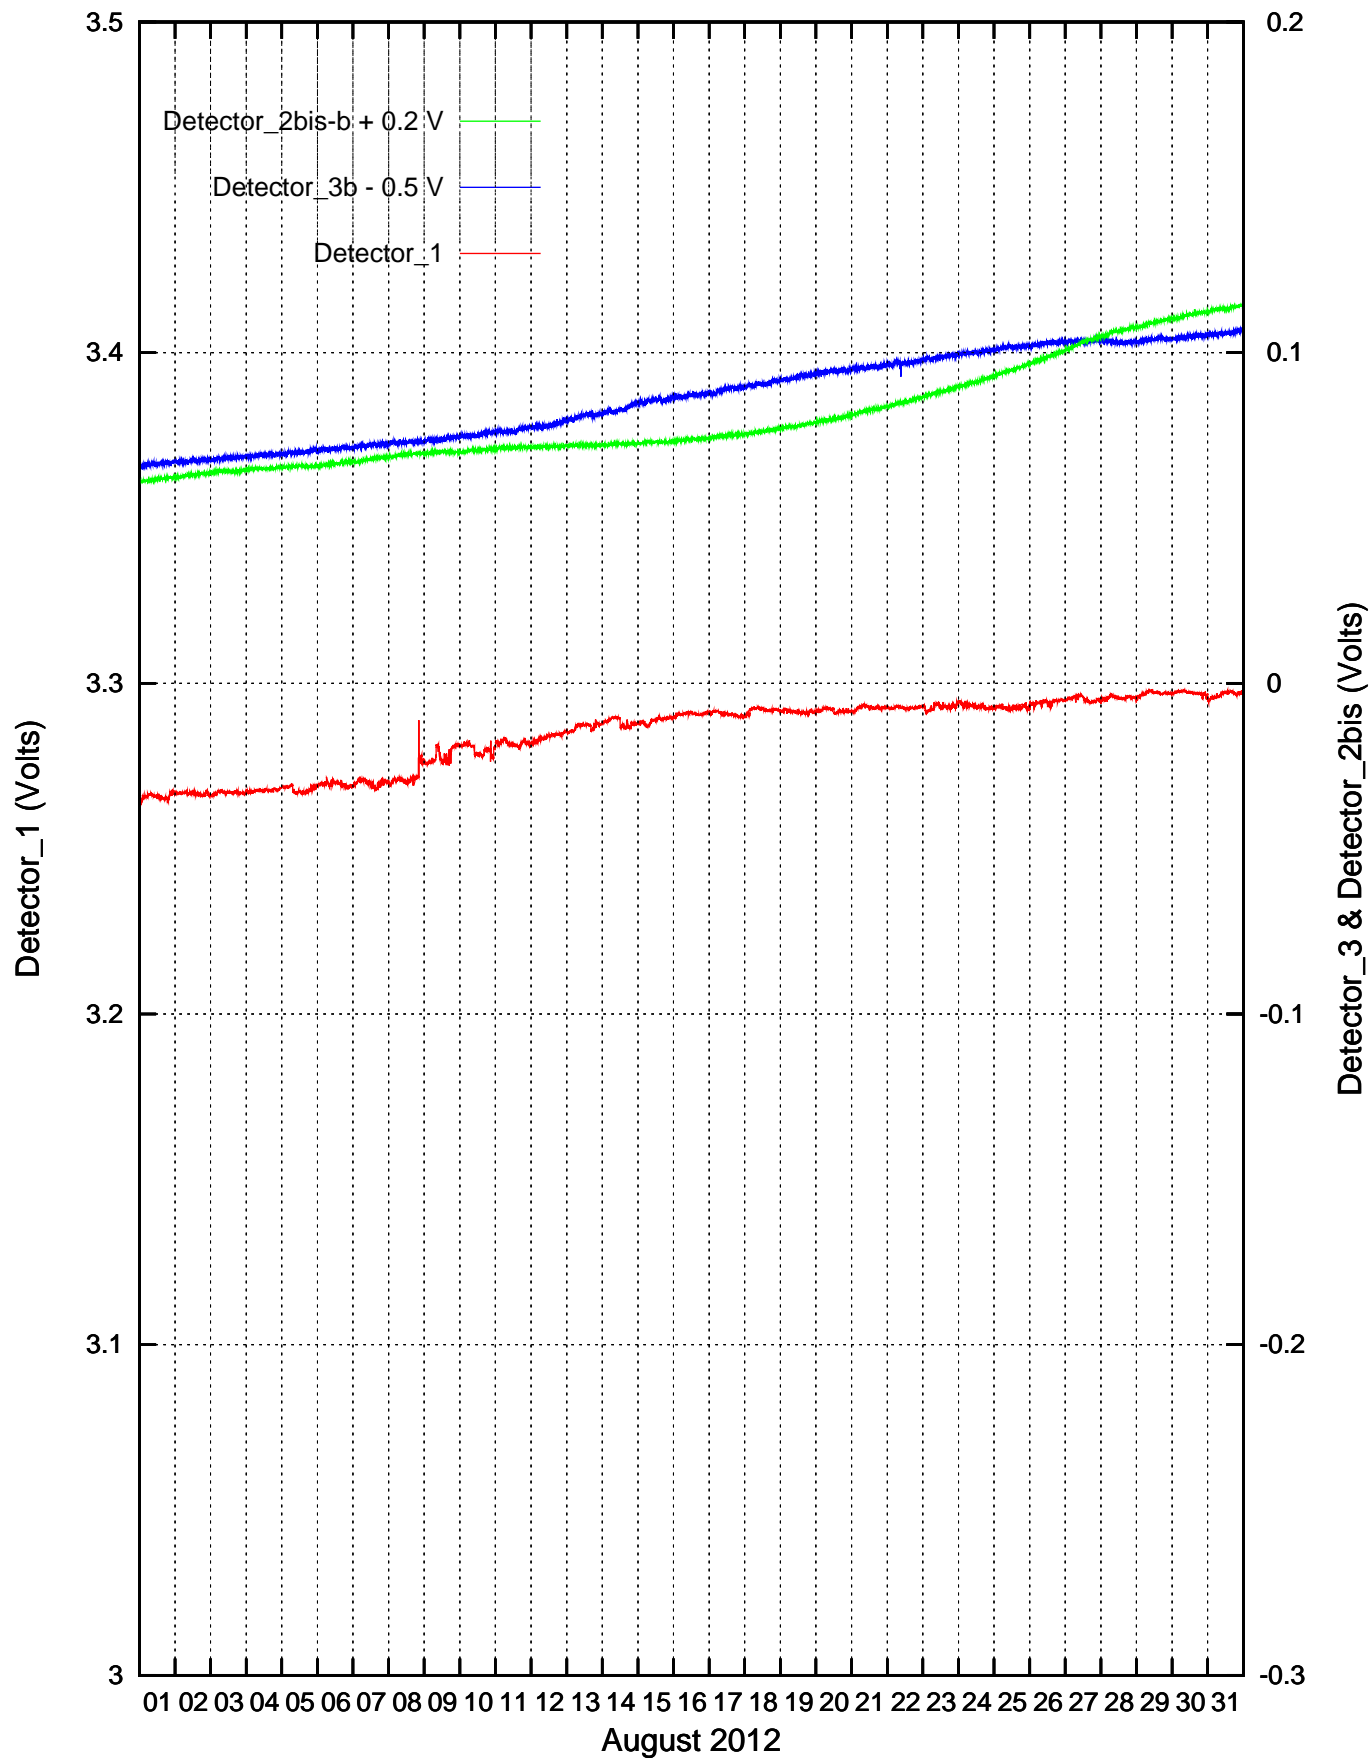

CdS Detectors recordings: January 2012

Detector_1 & Detector_3b recordings: February 2012

Detector_1 & Detector_3b recordings: March 2012

Detector_1 & Detector_3b recordings: April 2012

Detector_1 & Detector_3b recordings: May 2012

Detector_1 & Detector_3b recordings: June 2012

Detector_1 & Detector_3b recordings: July 2012

Detector_1 & Detector_3b recordings: August 2012

Detector_1 & Detector_3b recordings: September 2012

Detector_1 & Detector_3b recordings: October 2012

Detector_1 & Detector_3b recordings: November 2012

Detector_1 & Detector_3b recordings: December 2012