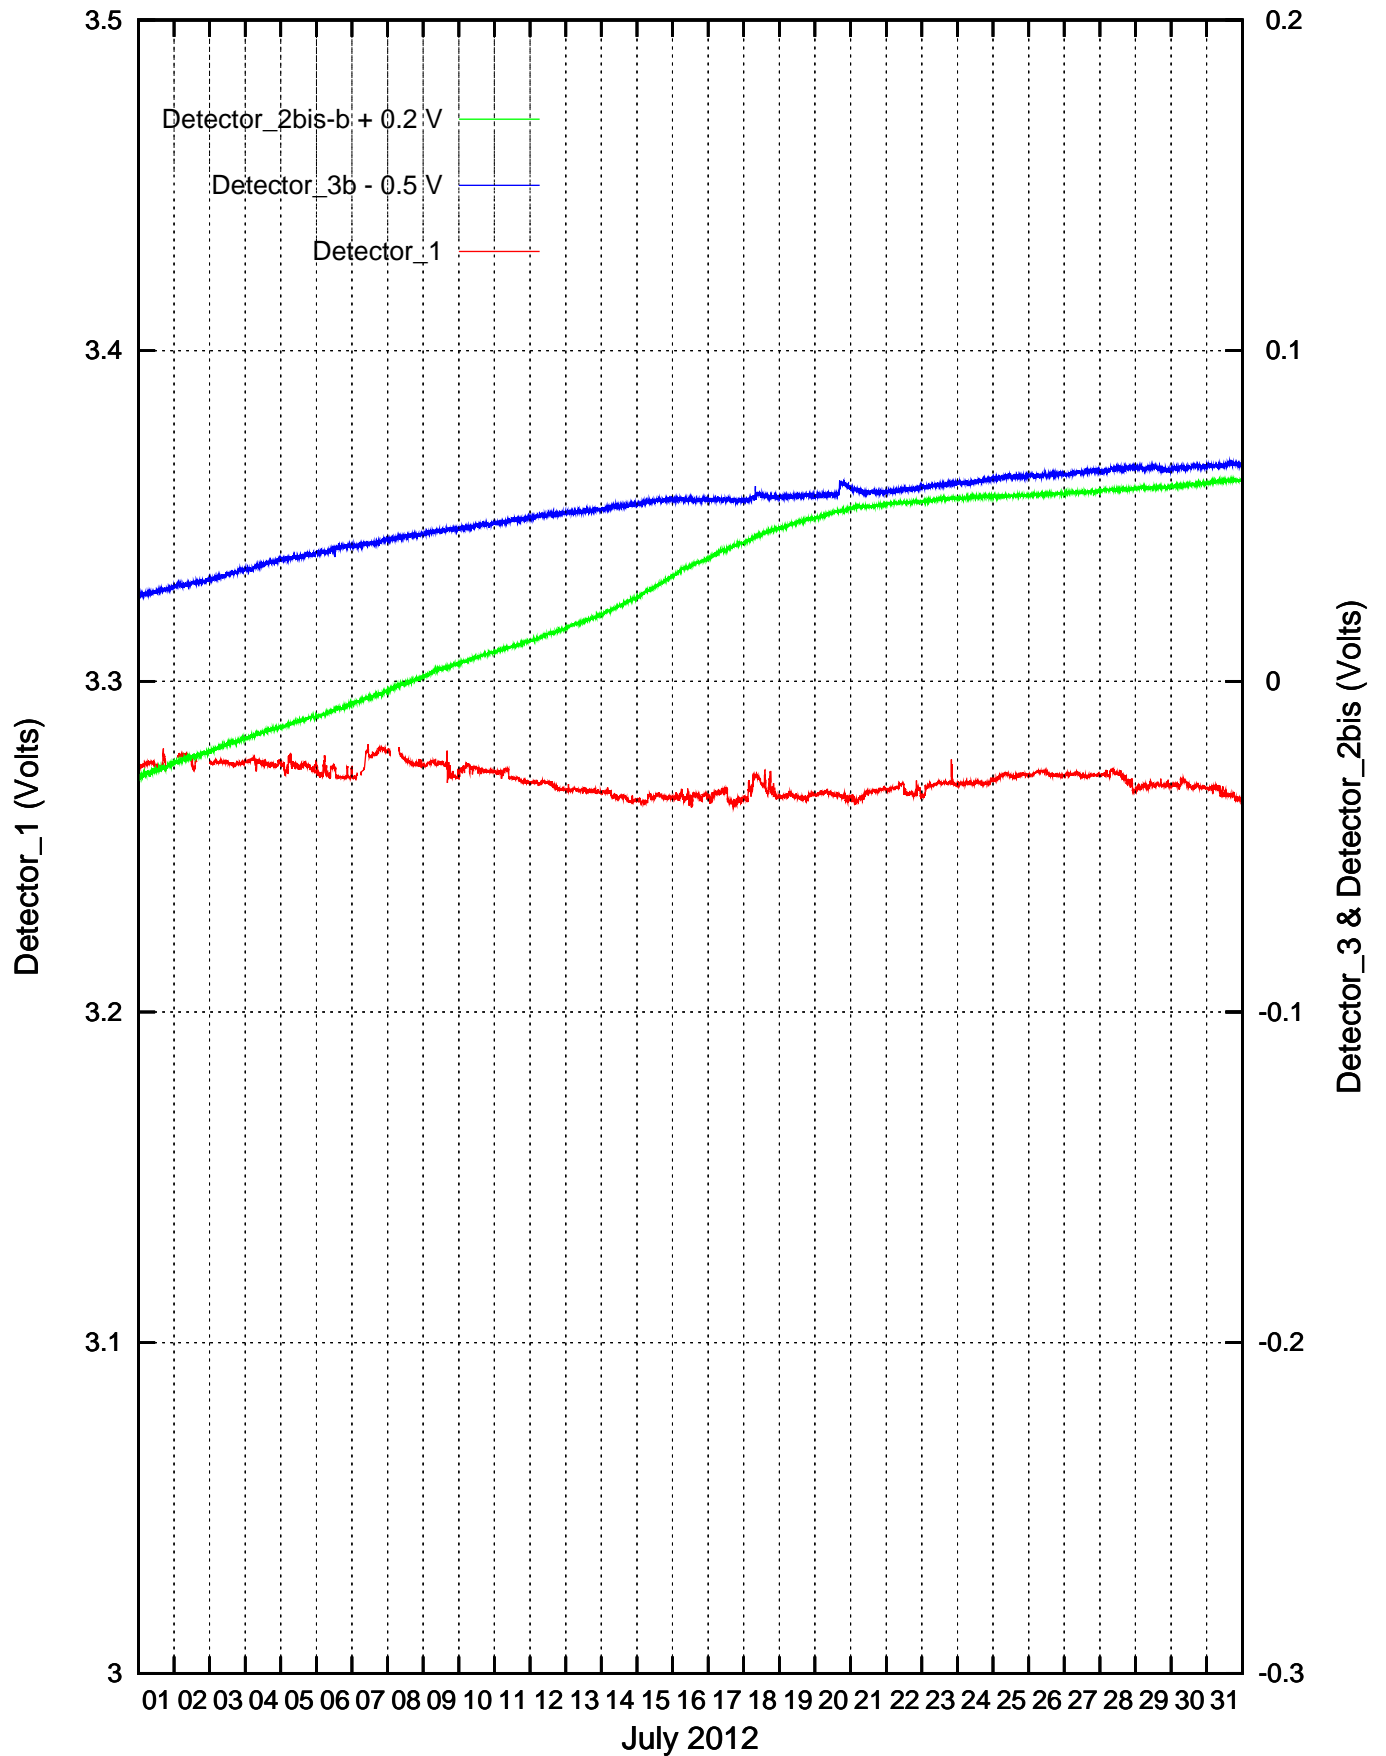

CdS Detectors recordings: January 2012

Detector_1 & Detector_3b recordings: February 2012

Detector_1 & Detector_3b recordings: March 2012

Detector_1 & Detector_3b recordings: April 2012

Detector_1 & Detector_3b recordings: May 2012

Detector_1 & Detector_3b recordings: June 2012

Detector_1 & Detector_3b recordings: July 2012

Detector_1 & Detector_3b recordings: August 2012

Detector_1 & Detector_3b recordings: September 2012

Detector_1 & Detector_3b recordings: October 2012

Detector_1 & Detector_3b recordings: November 2012

Detector_1 & Detector_3b recordings: December 2012