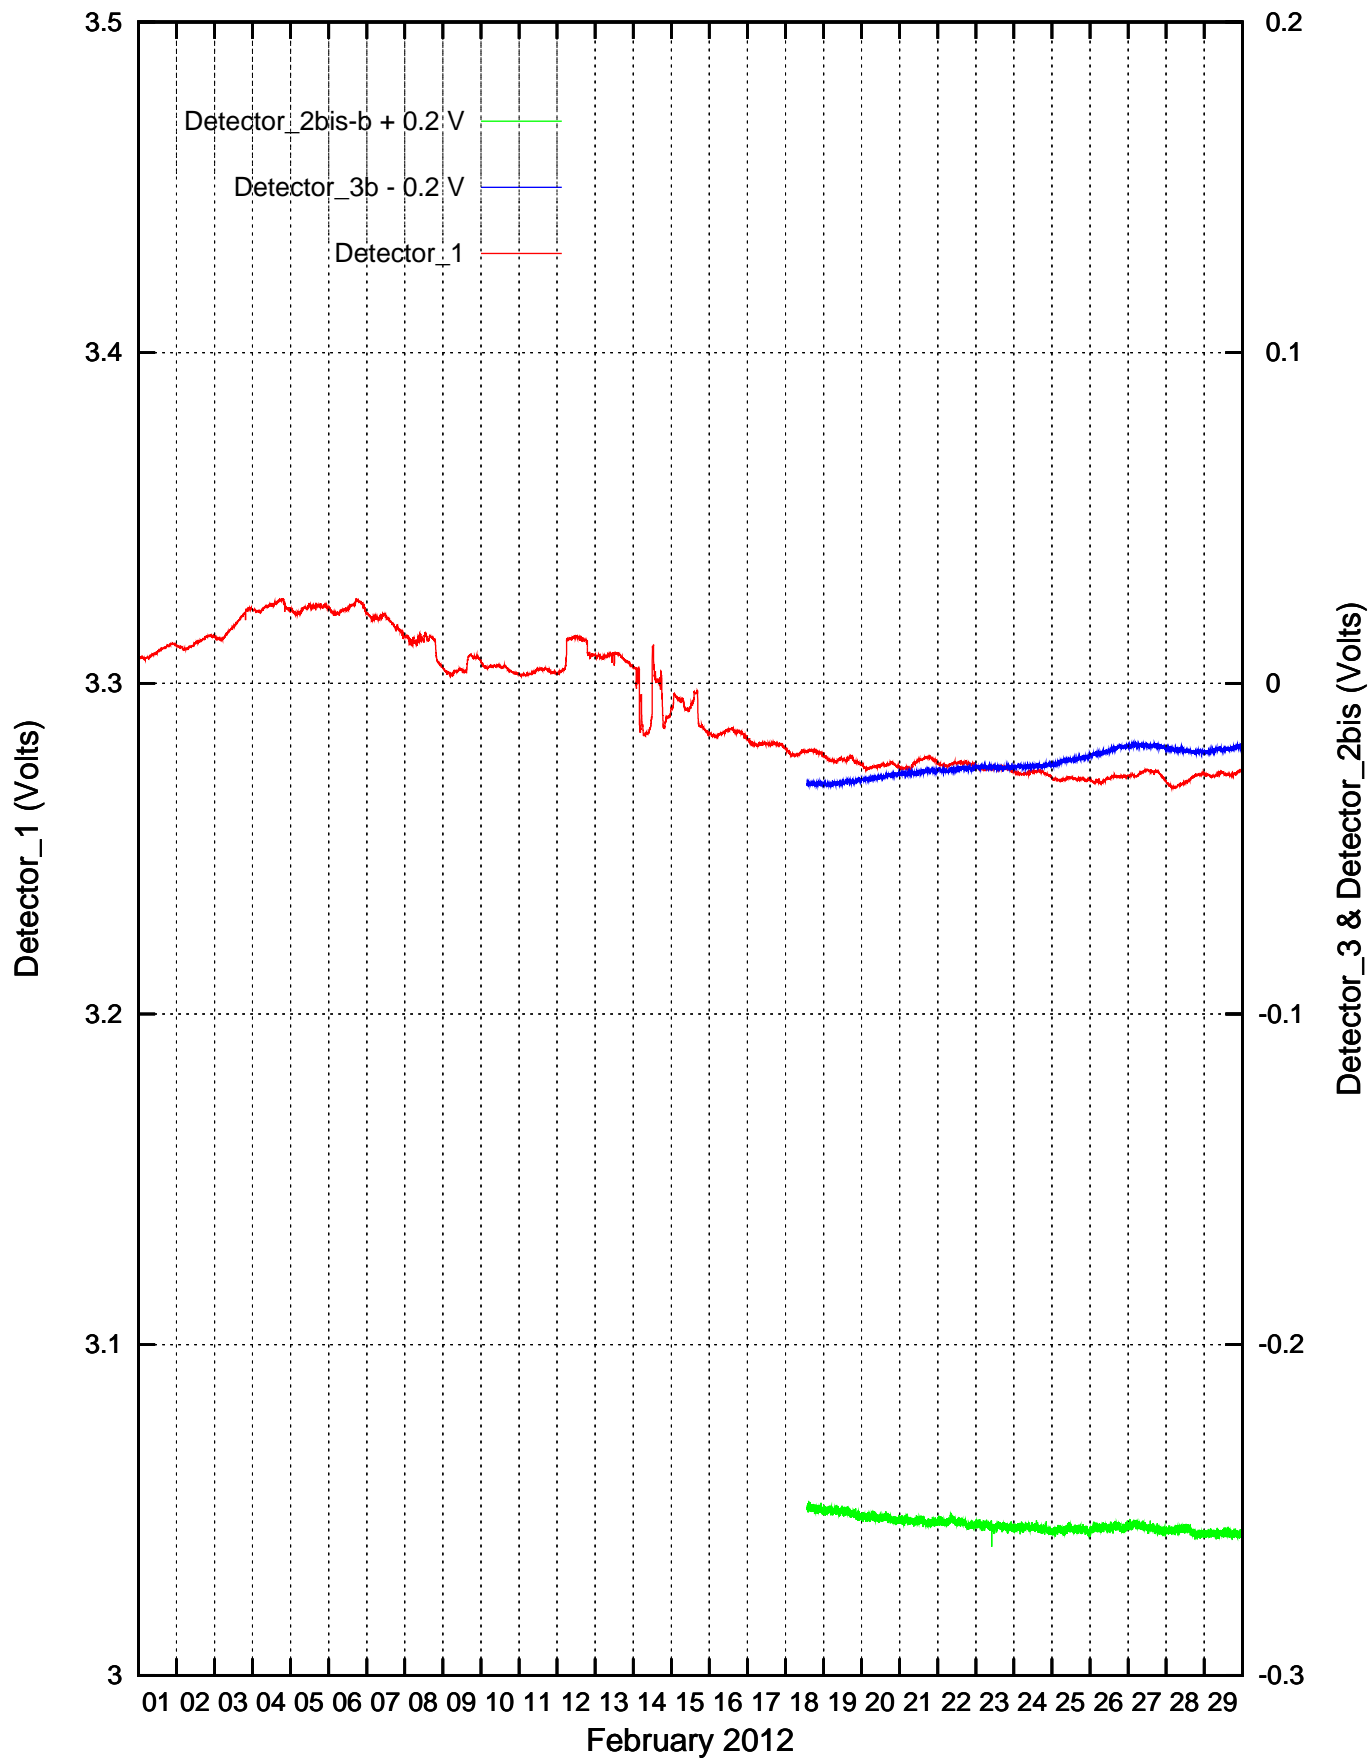

CdS Detectors recordings: January 2012

Detector_1 & Detector_3b recordings: February 2012

Detector_1 & Detector_3b recordings: March 2012

Detector_1 & Detector_3b recordings: April 2012

Detector_1 & Detector_3b recordings: May 2012

Detector_1 & Detector_3b recordings: June 2012

Detector_1 & Detector_3b recordings: July 2012

Detector_1 & Detector_3b recordings: August 2012

Detector_1 & Detector_3b recordings: September 2012

Detector_1 & Detector_3b recordings: October 2012

Detector_1 & Detector_3b recordings: November 2012

Detector_1 & Detector_3b recordings: December 2012