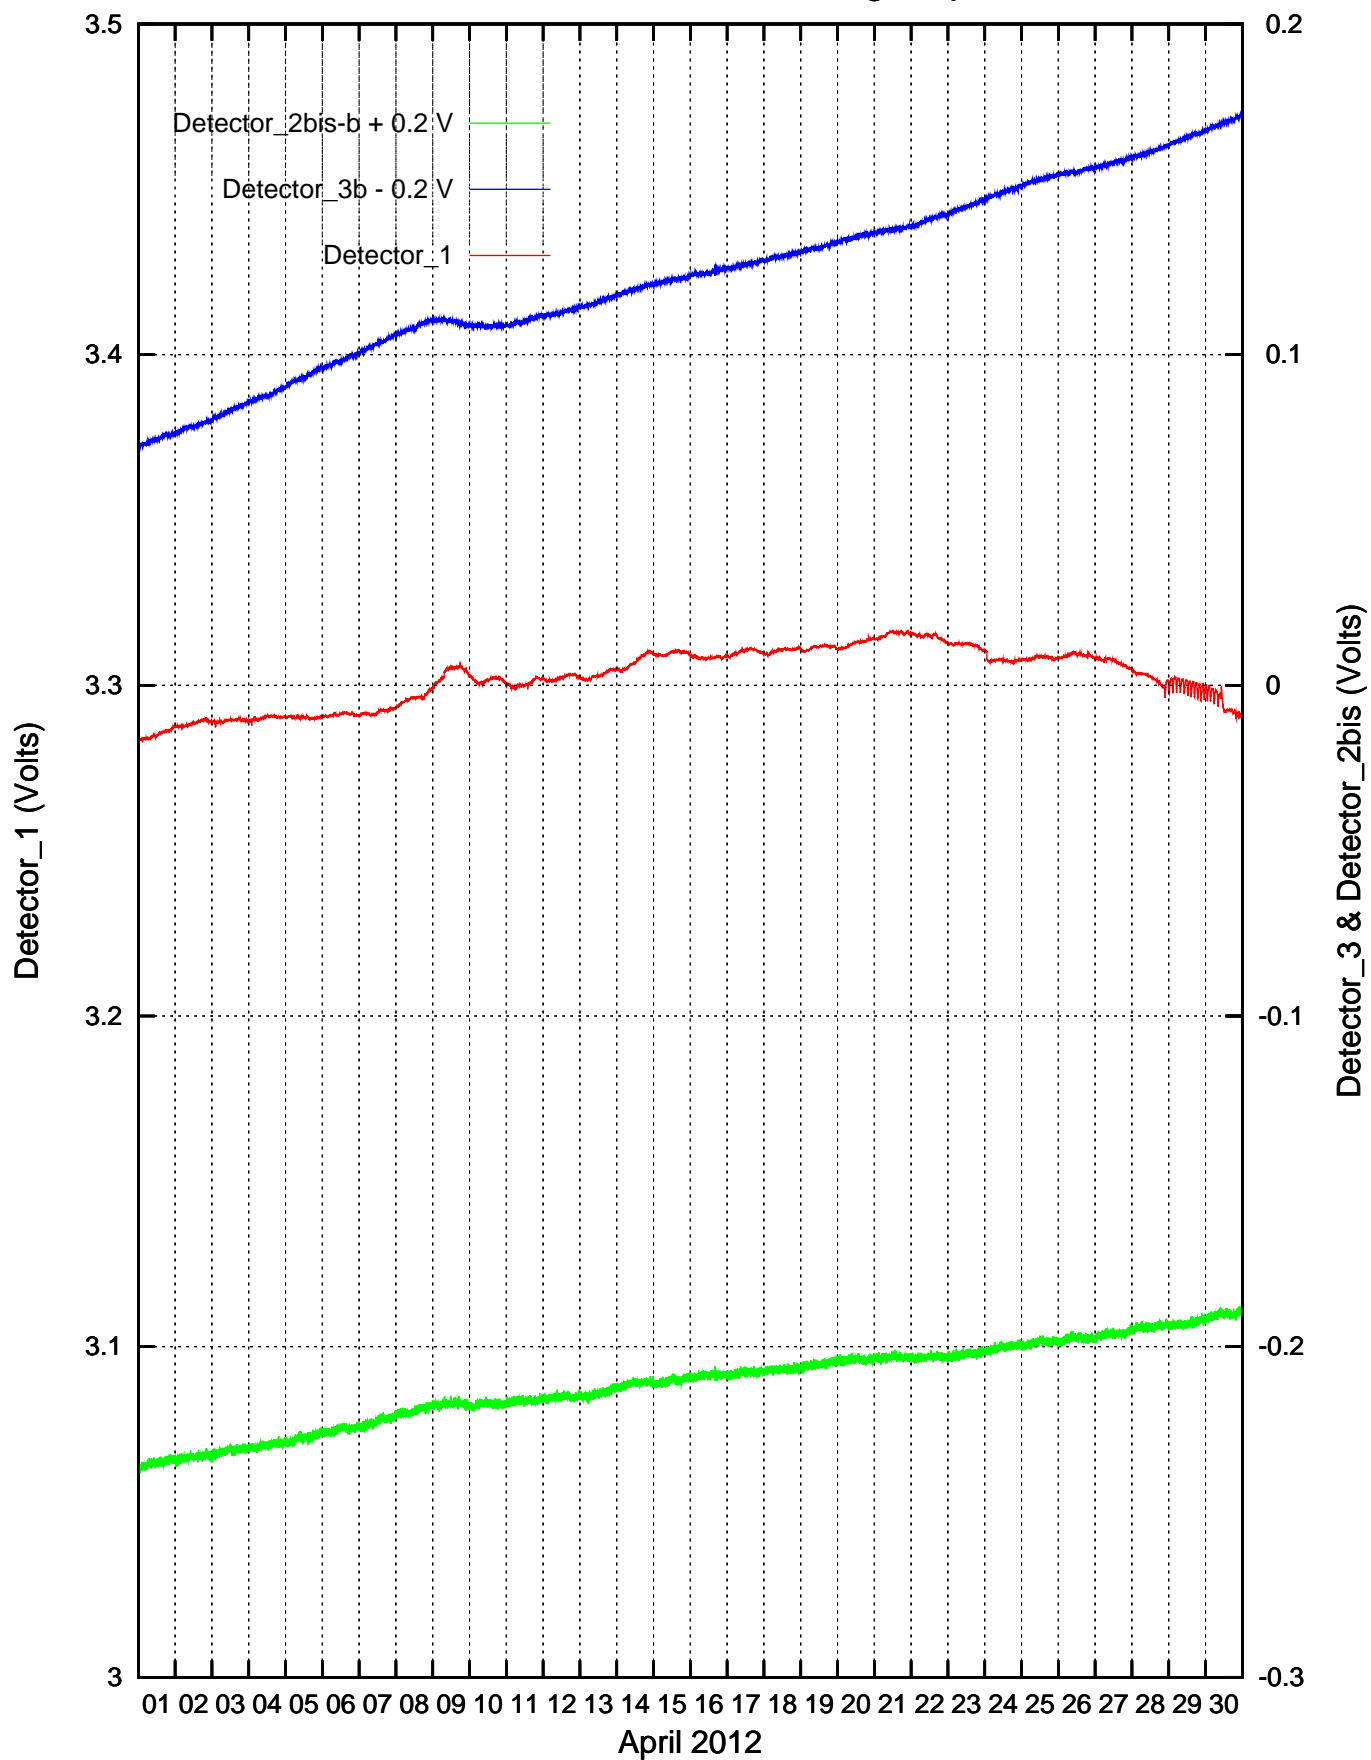

CdS Detectors recordings: January 2012

Detector_1 & Detector_3b recordings: February 2012

Detector_1 & Detector_3b recordings: March 2012

Detector_1 & Detector_3b recordings: April 2012

Detector_1 & Detector_3b recordings: May 2012

Detector_1 & Detector_3b recordings: June 2012

Detector_1 & Detector_3b recordings: July 2012

Detector_1 & Detector_3b recordings: August 2012

Detector_1 & Detector_3b recordings: September 2012

Detector_1 & Detector_3b recordings: October 2012

Detector_1 & Detector_3b recordings: November 2012

Detector_1 & Detector_3b recordings: December 2012