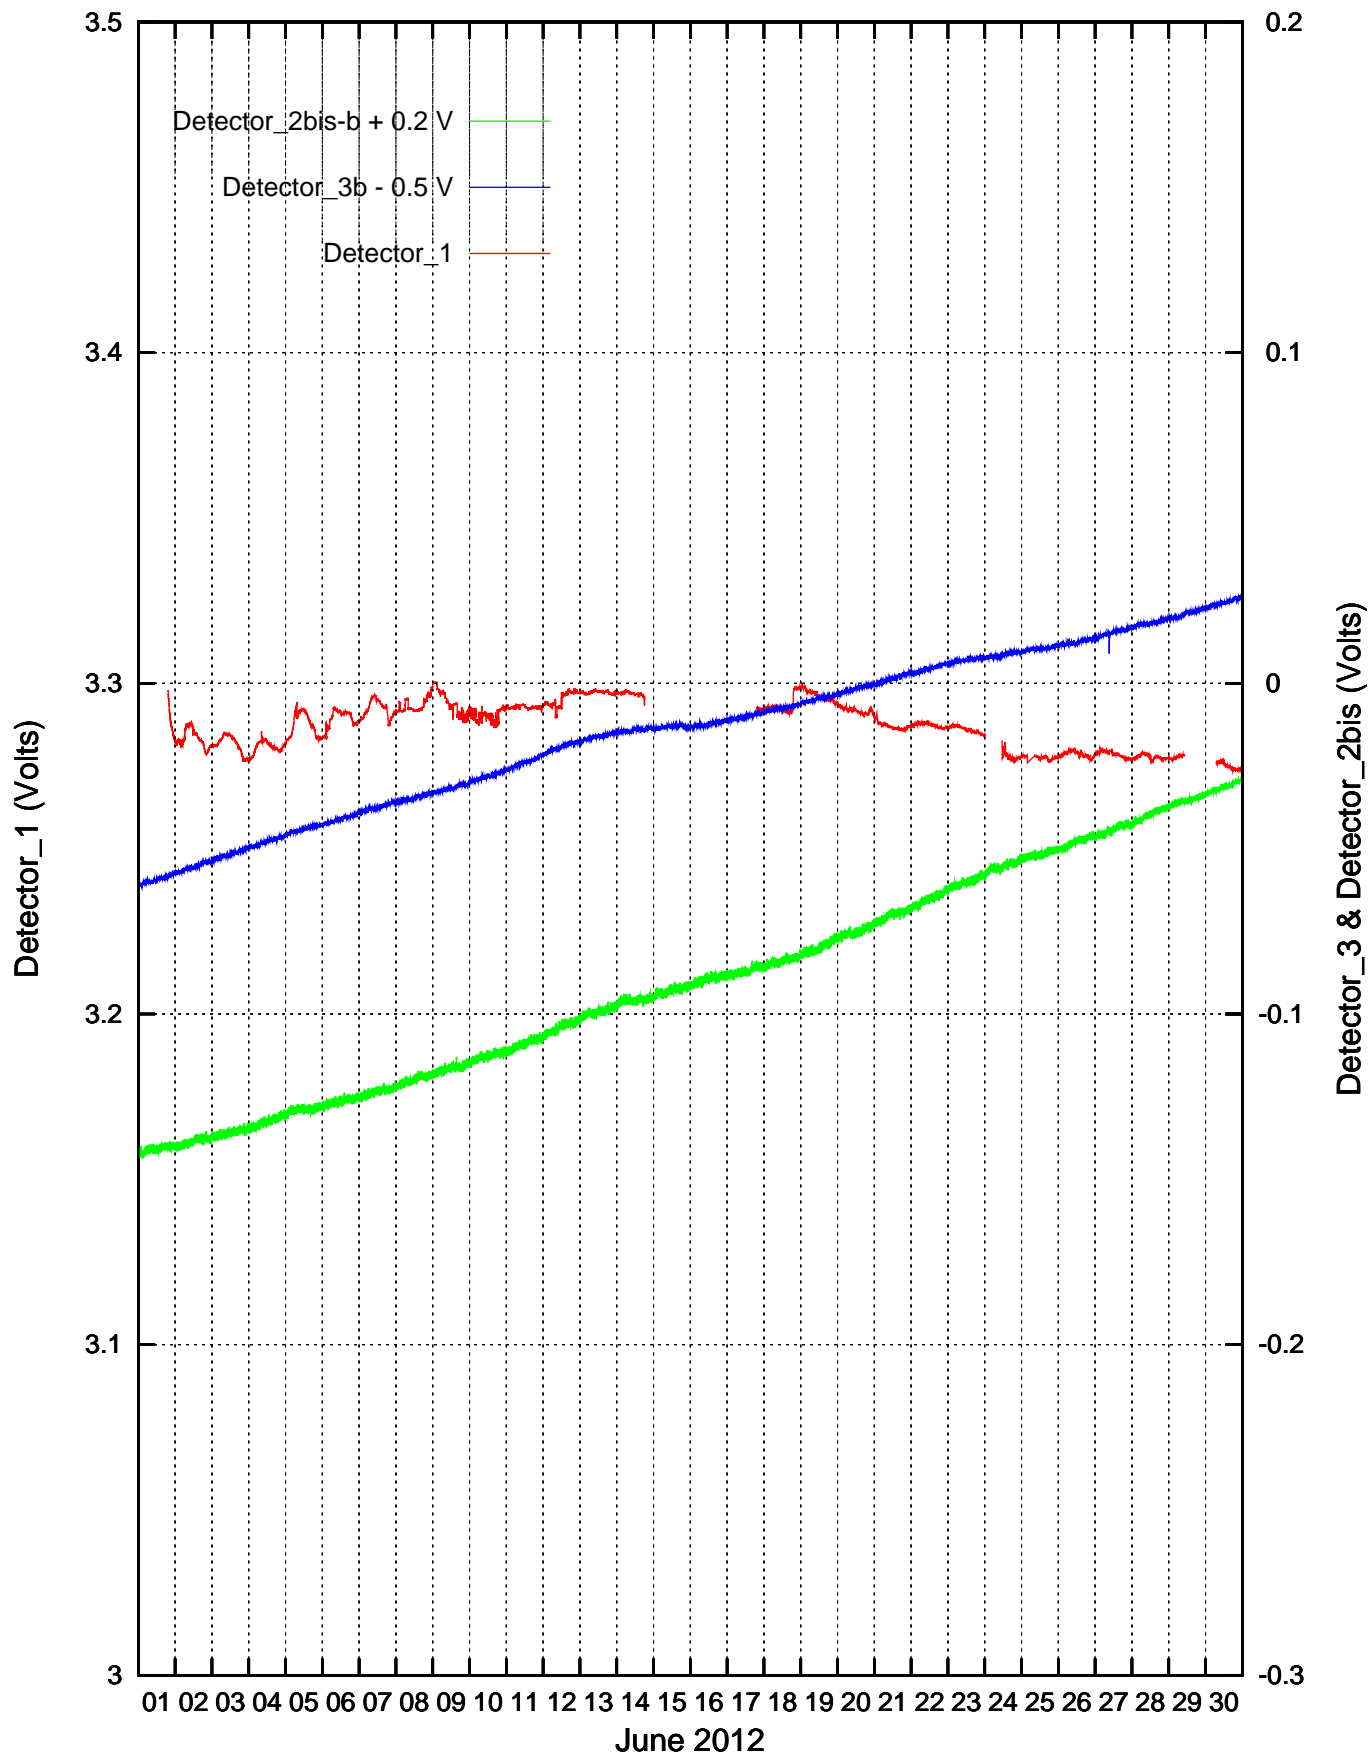

CdS Detectors recordings: January 2012

Detector_1 & Detector_3b recordings: February 2012

Detector_1 & Detector_3b recordings: March 2012

Detector_1 & Detector_3b recordings: April 2012

Detector_1 & Detector_3b recordings: May 2012

Detector_1 & Detector_3b recordings: June 2012

Detector_1 & Detector_3b recordings: July 2012

Detector_1 & Detector_3b recordings: August 2012

Detector_1 & Detector_3b recordings: September 2012

Detector_1 & Detector_3b recordings: October 2012

Detector_1 & Detector_3b recordings: November 2012

Detector_1 & Detector_3b recordings: December 2012