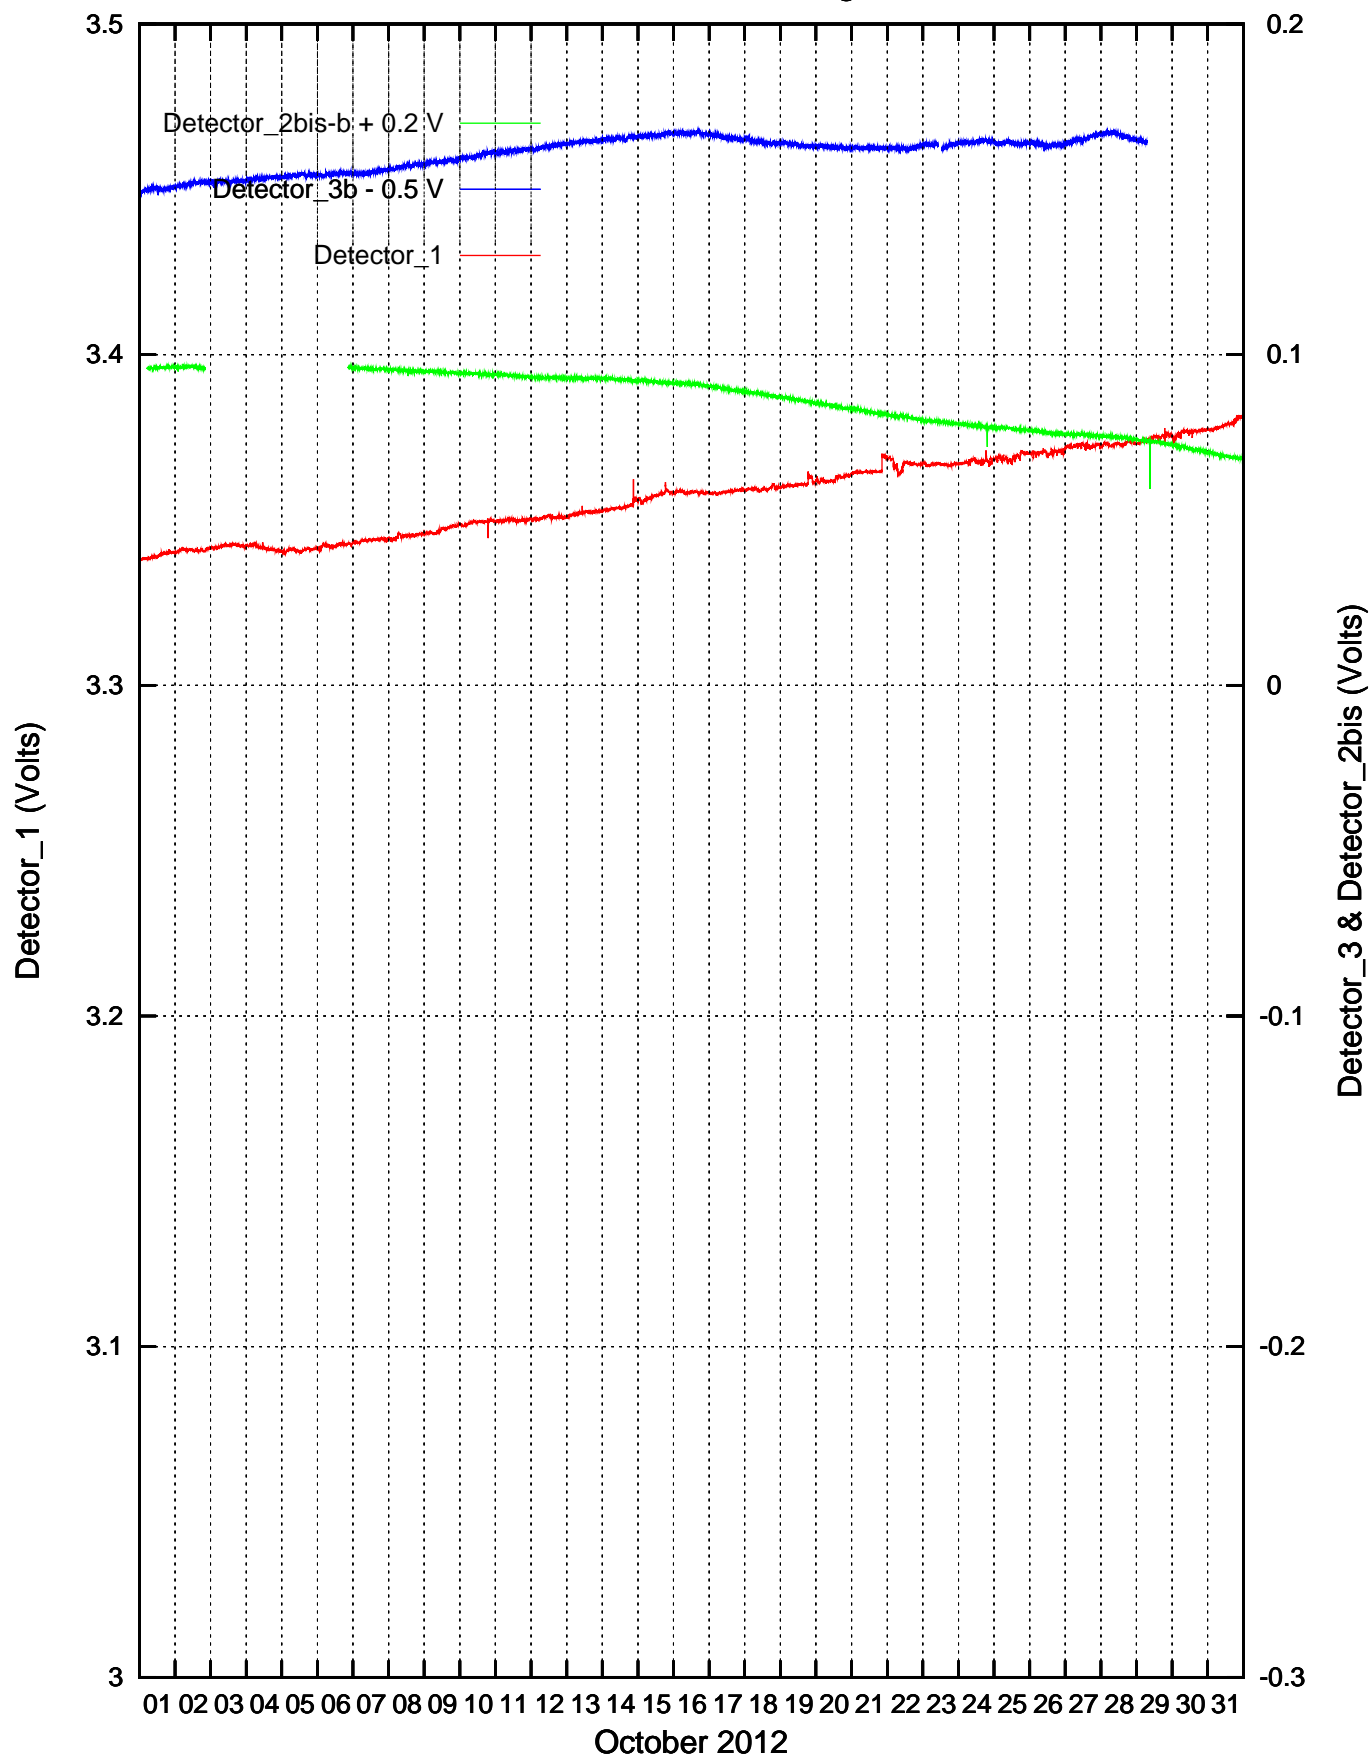

Detector_1 & Detector_3b recordings: June 2012

Detector_1 & Detector_3b recordings: July 2012

Detector_1 & Detector_3b recordings: August 2012

Detector_1 & Detector_3b recordings: September 2012

Detector_1 & Detector_3b recordings: October 2012

Detector_1 & Detector_3b recordings: November 2012

Detector_1 & Detector_3b recordings: December 2012