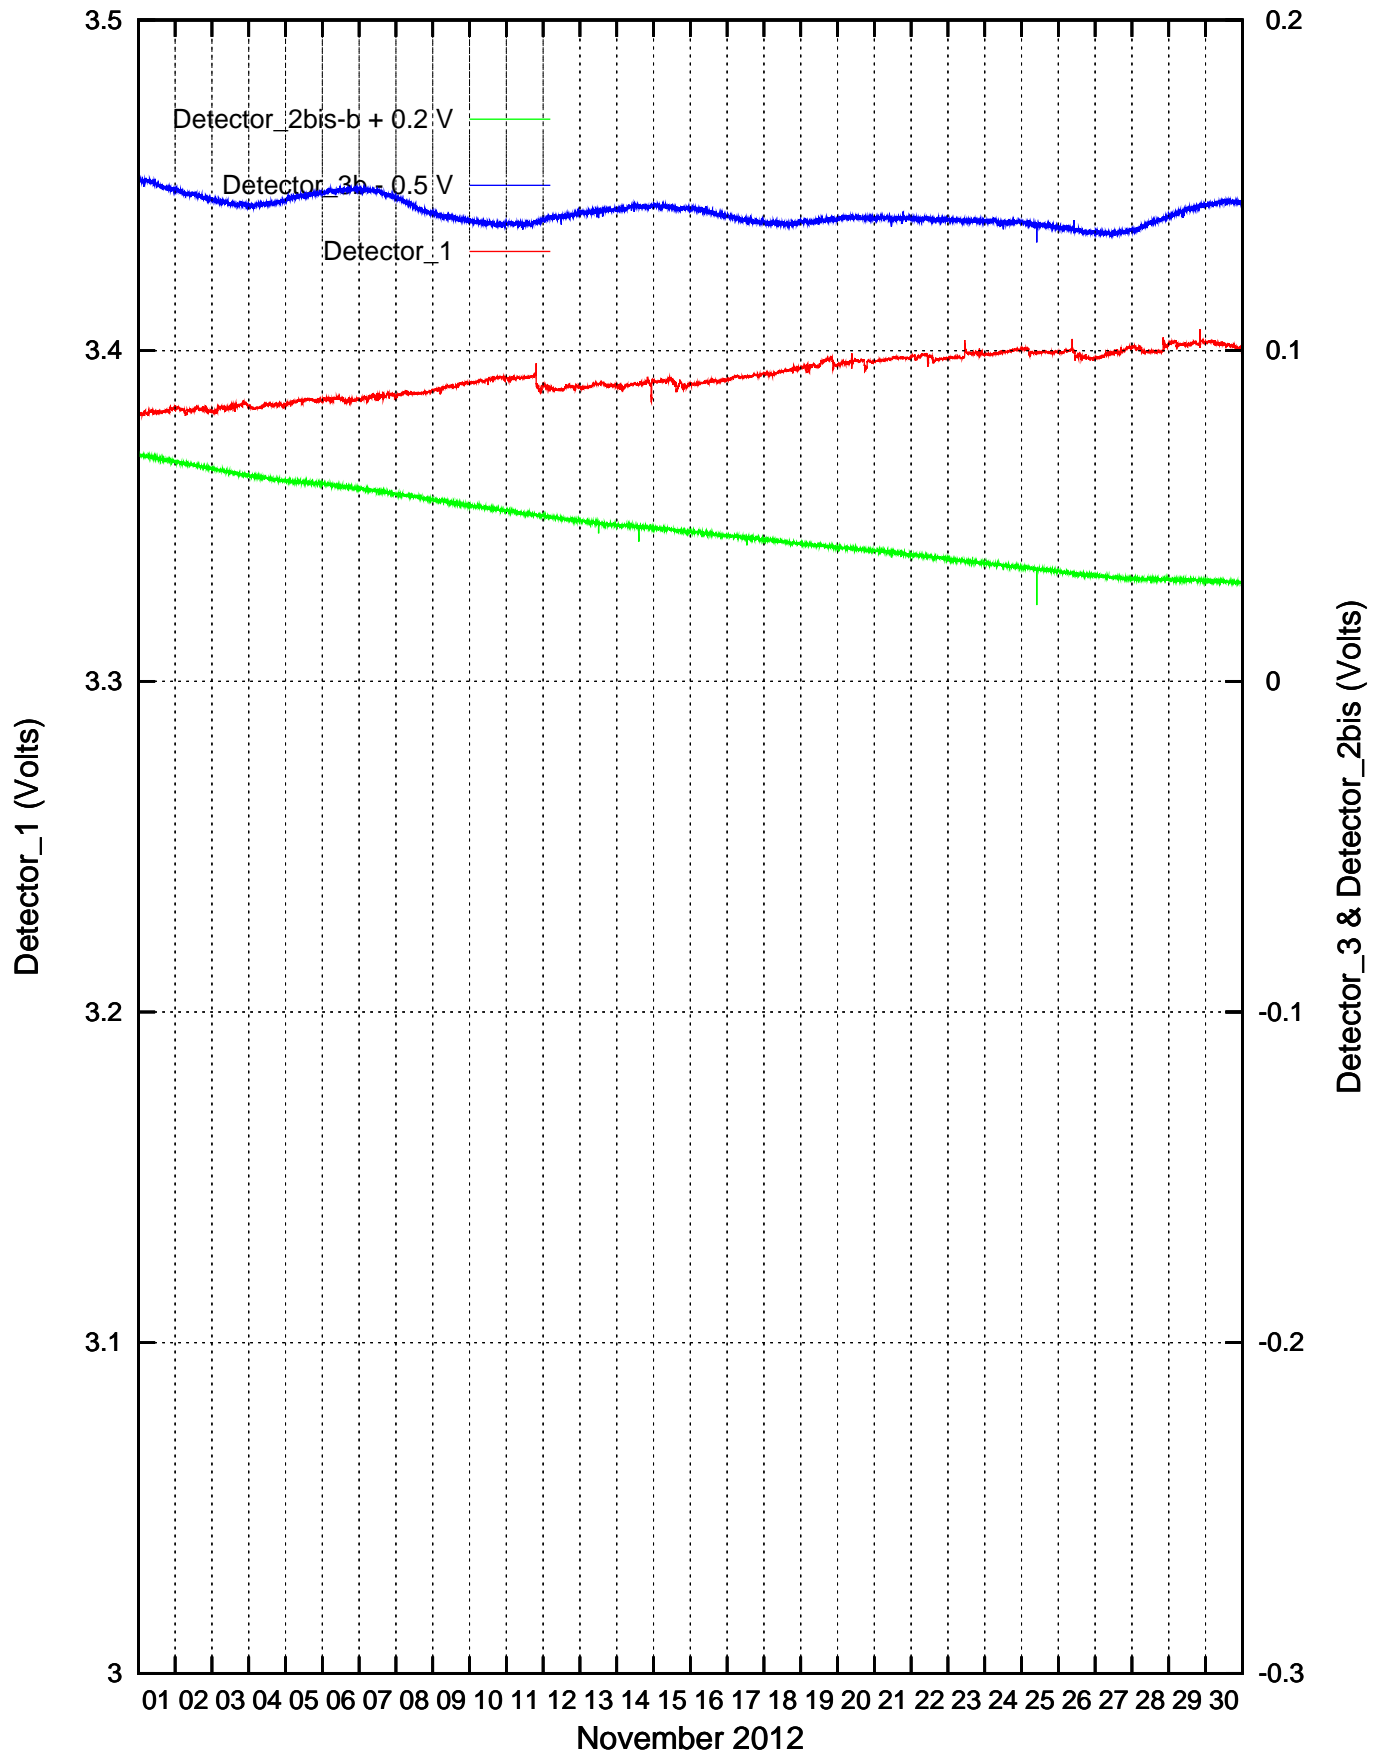

Detector_1 & Detector_3b recordings: June 2012

Detector_1 & Detector_3b recordings: July 2012

Detector_1 & Detector_3b recordings: August 2012

Detector_1 & Detector_3b recordings: September 2012

Detector_1 & Detector_3b recordings: October 2012

Detector_1 & Detector_3b recordings: November 2012

Detector_1 & Detector_3b recordings: December 2012