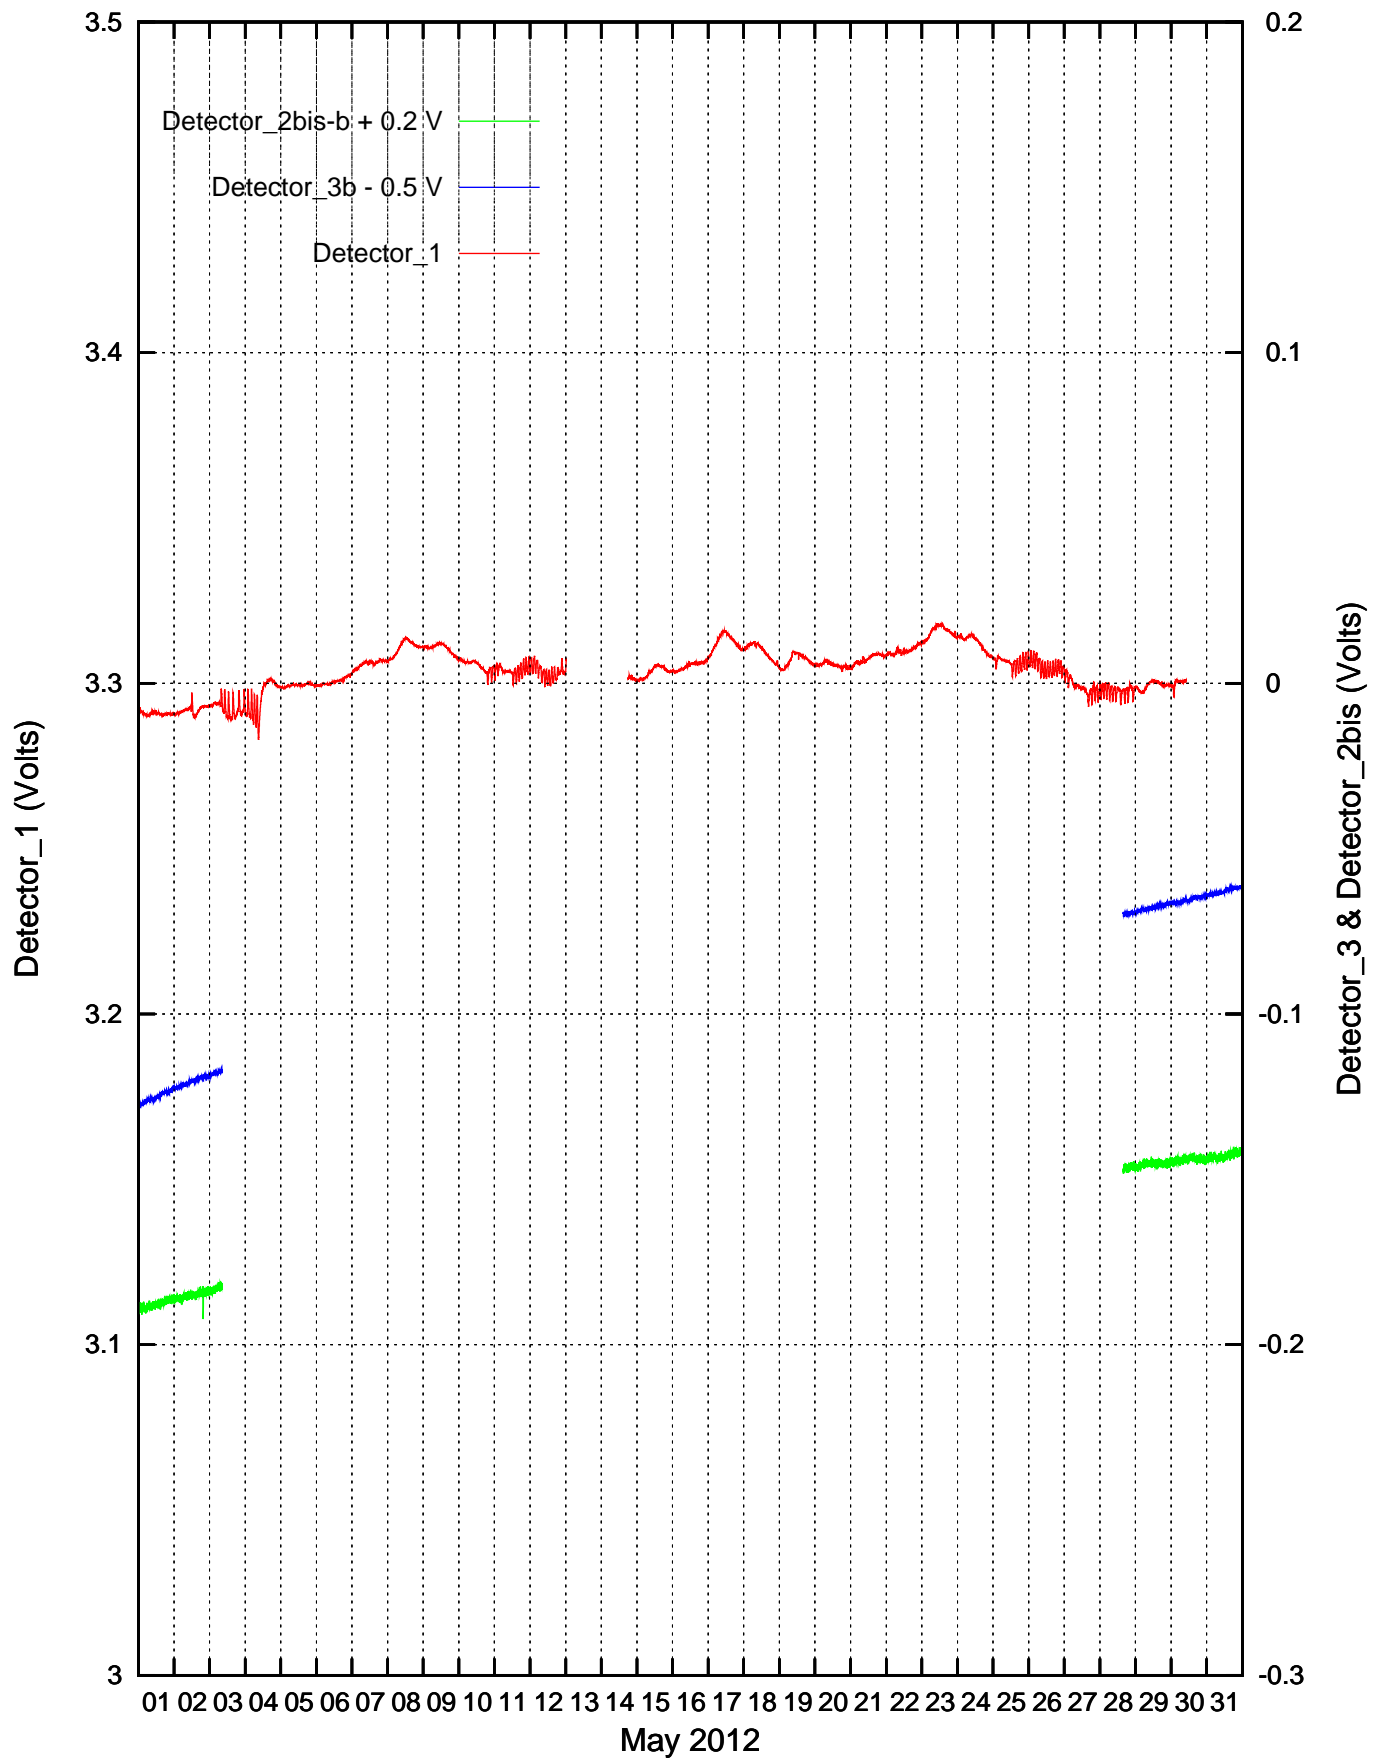

CdS Detectors recordings: January 2012

Detector_1 & Detector_3b recordings: February 2012

Detector_1 & Detector_3b recordings: March 2012

Detector_1 & Detector_3b recordings: April 2012

Detector_1 & Detector_3b recordings: May 2012

Detector_1 & Detector_3b recordings: June 2012

Detector_1 & Detector_3b recordings: July 2012

Detector_1 & Detector_3b recordings: August 2012

Detector_1 & Detector_3b recordings: September 2012

Detector_1 & Detector_3b recordings: October 2012

Detector_1 & Detector_3b recordings: November 2012

Detector_1 & Detector_3b recordings: December 2012