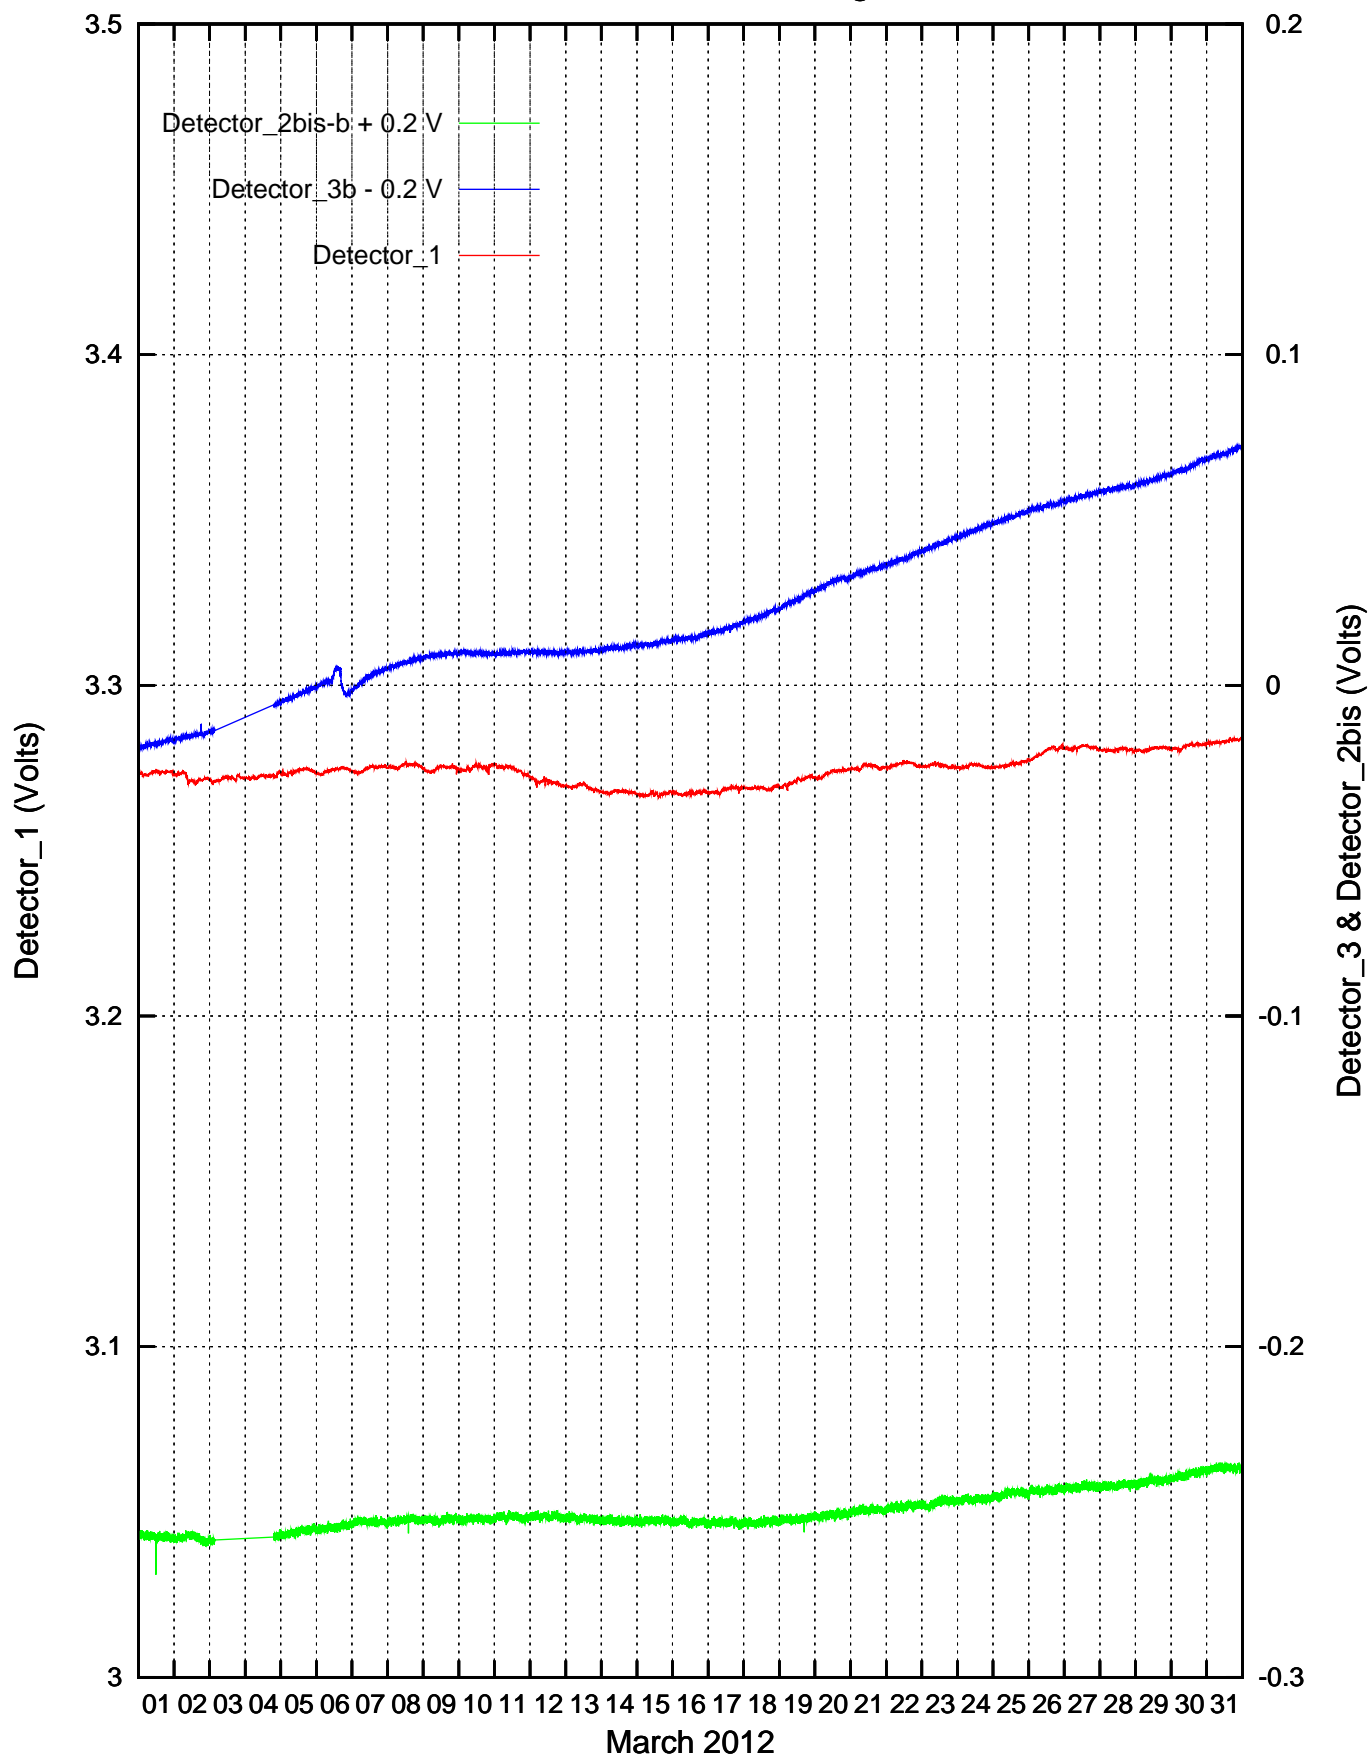

CdS Detectors recordings: January 2012

Detector_1 & Detector_3b recordings: February 2012

Detector_1 & Detector_3b recordings: March 2012

Detector_1 & Detector_3b recordings: April 2012

Detector_1 & Detector_3b recordings: May 2012

Detector_1 & Detector_3b recordings: June 2012

Detector_1 & Detector_3b recordings: July 2012

Detector_1 & Detector_3b recordings: August 2012

Detector_1 & Detector_3b recordings: September 2012

Detector_1 & Detector_3b recordings: October 2012

Detector_1 & Detector_3b recordings: November 2012

Detector_1 & Detector_3b recordings: December 2012