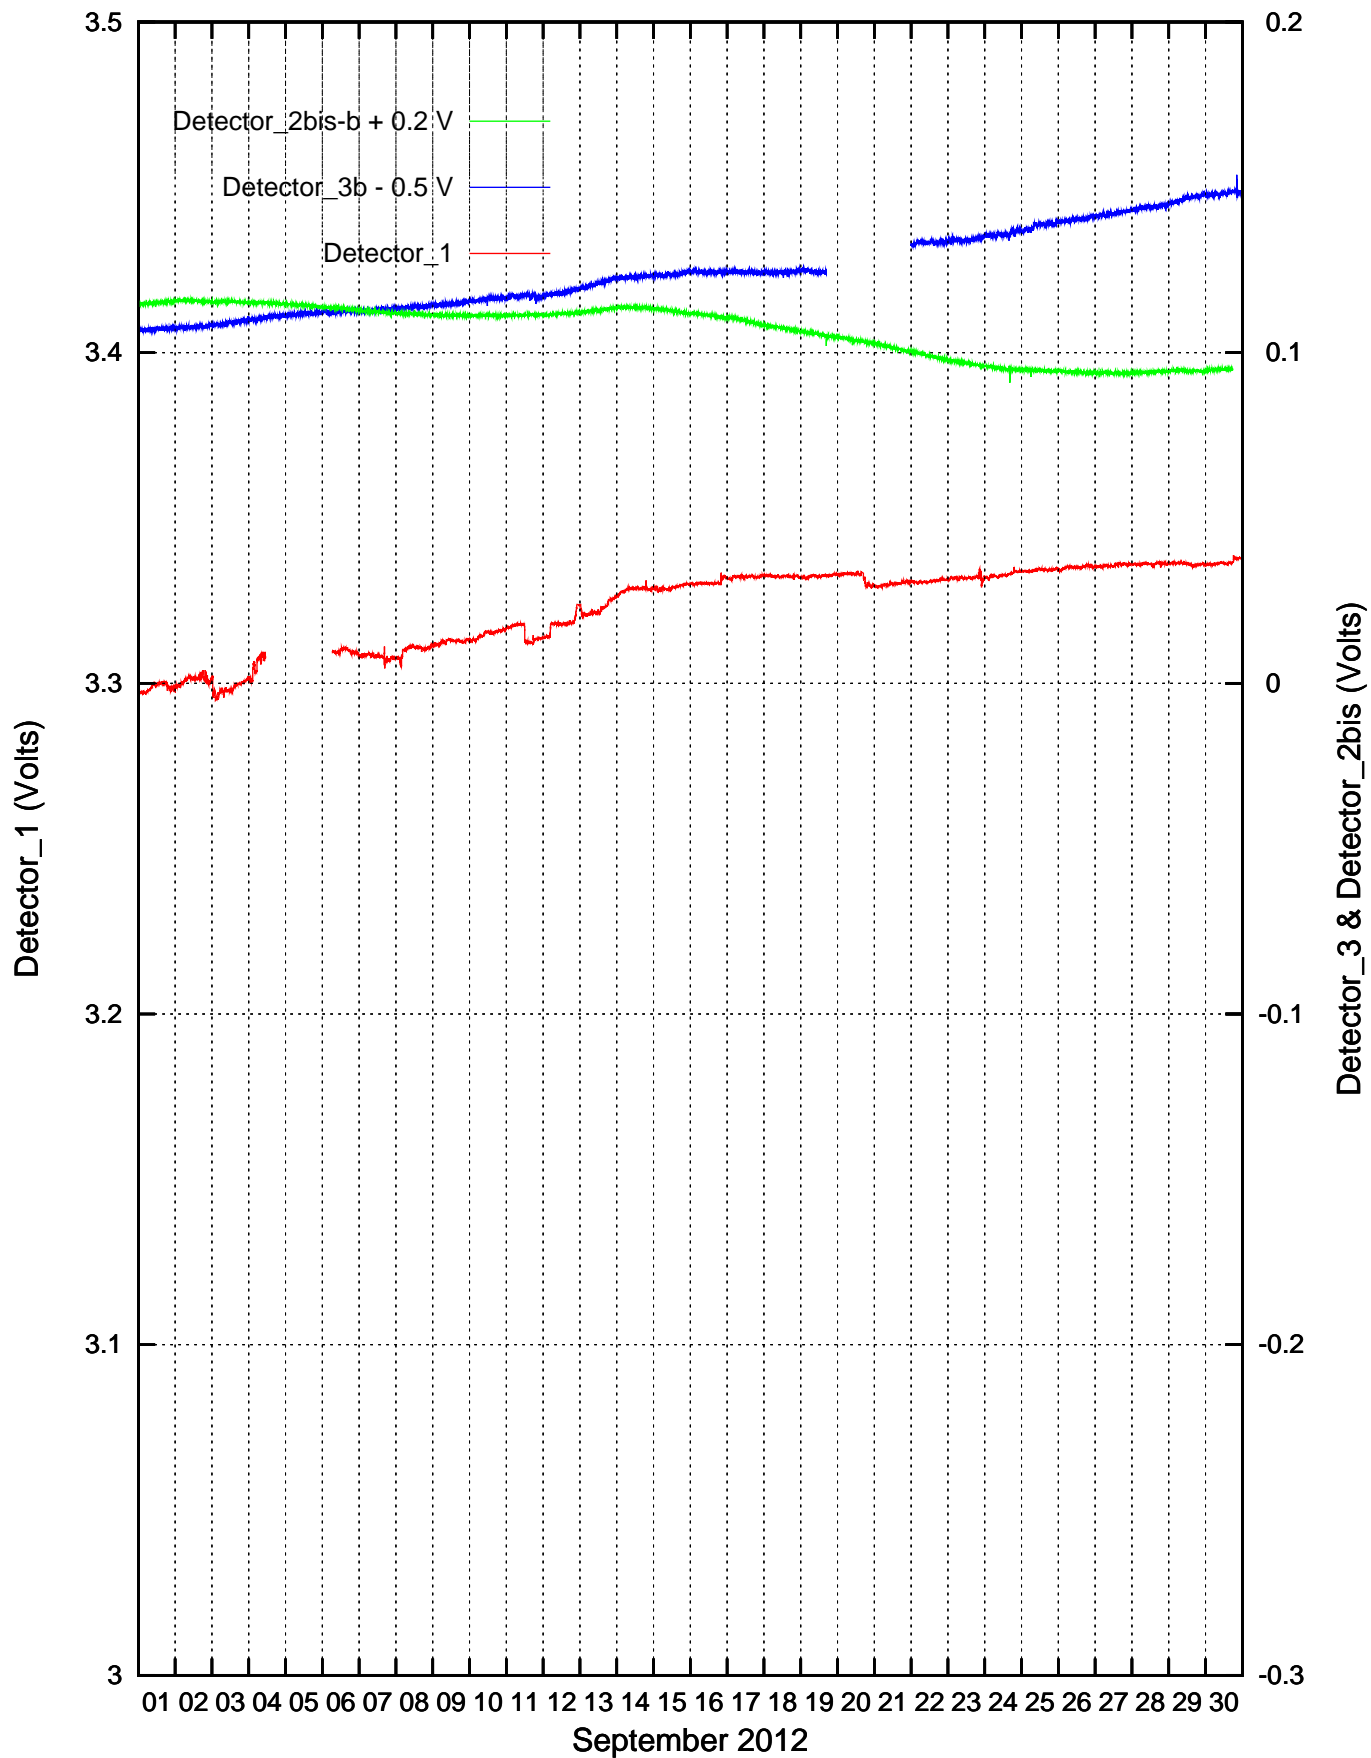

Detector_1 & Detector_3b recordings: June 2012

Detector_1 & Detector_3b recordings: July 2012

Detector_1 & Detector_3b recordings: August 2012

Detector_1 & Detector_3b recordings: September 2012

Detector_1 & Detector_3b recordings: October 2012

Detector_1 & Detector_3b recordings: November 2012

Detector_1 & Detector_3b recordings: December 2012