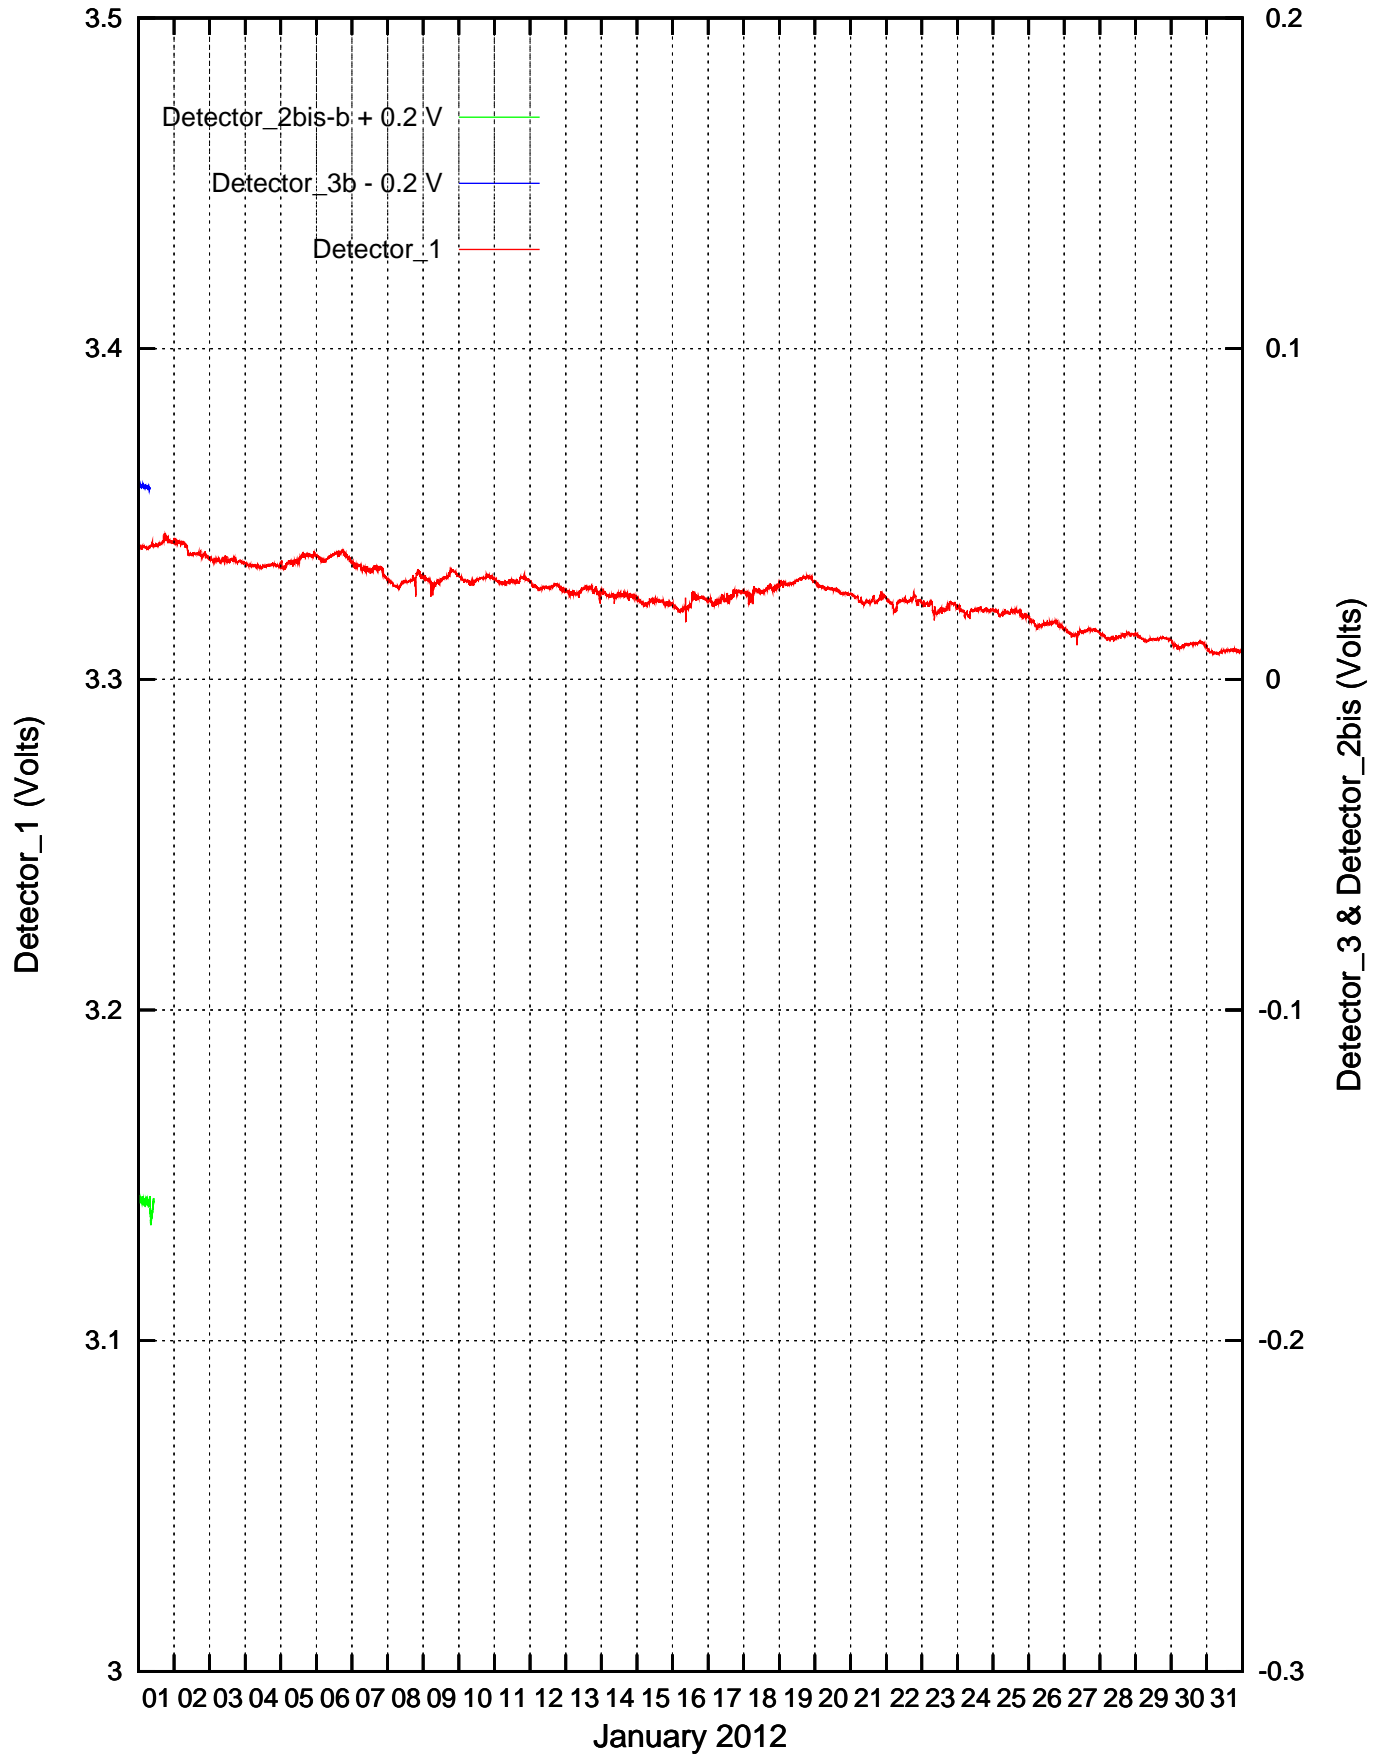

CdS Detectors recordings: January 2012

Detector_1 & Detector_3b recordings: February 2012

Detector_1 & Detector_3b recordings: March 2012

Detector_1 & Detector_3b recordings: April 2012

Detector_1 & Detector_3b recordings: May 2012

Detector_1 & Detector_3b recordings: June 2012

Detector_1 & Detector_3b recordings: July 2012

Detector_1 & Detector_3b recordings: August 2012

Detector_1 & Detector_3b recordings: September 2012

Detector_1 & Detector_3b recordings: October 2012

Detector_1 & Detector_3b recordings: November 2012

Detector_1 & Detector_3b recordings: December 2012