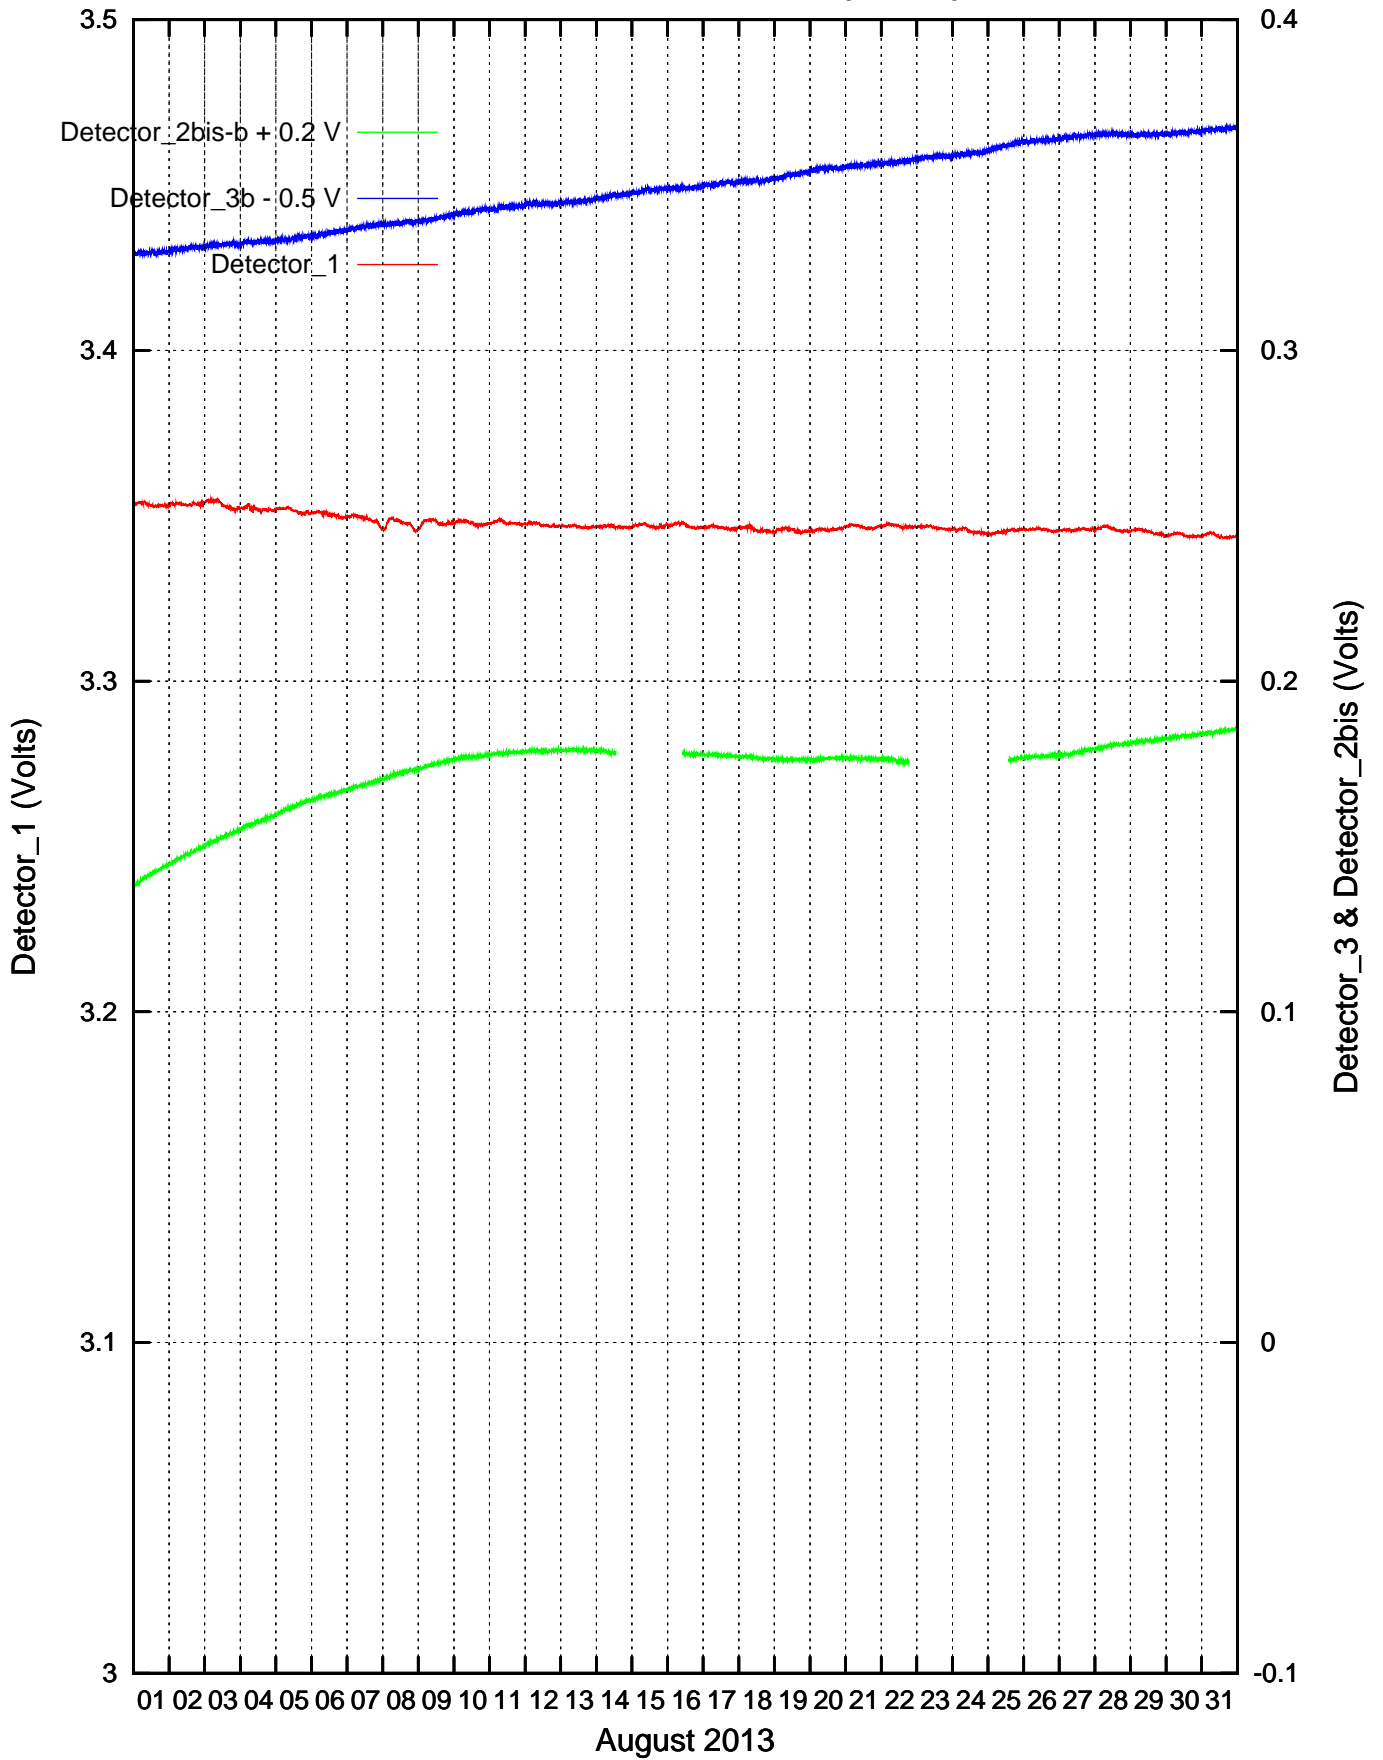

CdS Detectors recordings: January 2013

Detector_1 & Detector_3b recordings: February 2013

Detector_1 & Detector_3b recordings: March 2013

Detector_1 & Detector_3b recordings: April 2013

Detector_1 & Detector_3b recordings: May 2013

Detector_1 & Detector_3b recordings: June 2013

Detector_1 & Detector_3b recordings: July 2013

Detector_1 & Detector_3b recordings: August 2013

Detector_1 & Detector_3b recordings: September 2013

Detector_1 & Detector_3b recordings: October 2013

Detector_1 & Detector_3b recordings: November 2013

Detector_1 & Detector_3b recordings: December 2013