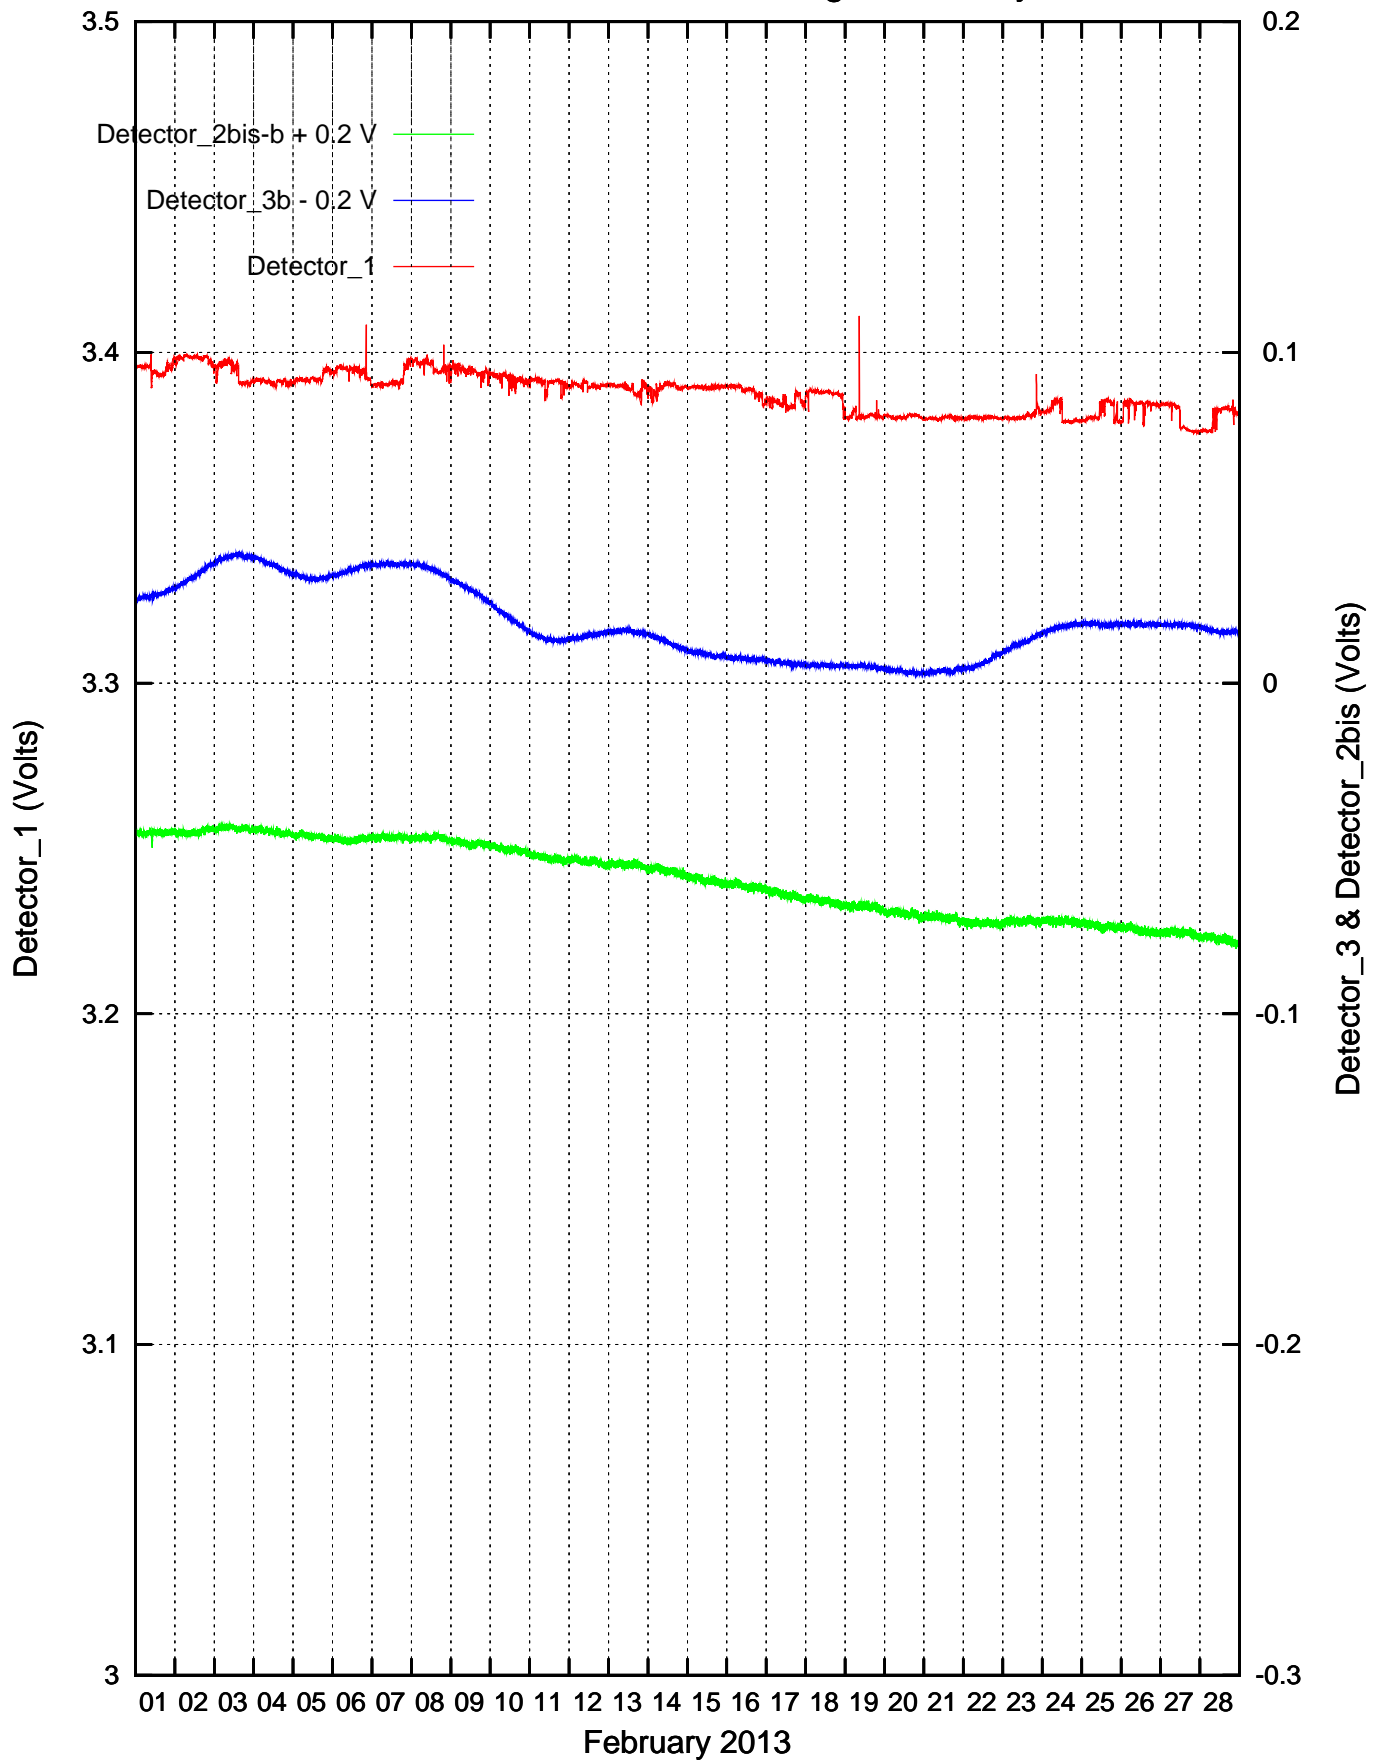

CdS Detectors recordings: January 2013

Detector_1 & Detector_3b recordings: February 2013

Detector_1 & Detector_3b recordings: March 2013

Detector_1 & Detector_3b recordings: April 2013

Detector_1 & Detector_3b recordings: May 2013

Detector_1 & Detector_3b recordings: June 2013

Detector_1 & Detector_3b recordings: July 2013

Detector_1 & Detector_3b recordings: August 2013

Detector_1 & Detector_3b recordings: September 2013

Detector_1 & Detector_3b recordings: October 2013

Detector_1 & Detector_3b recordings: November 2013

Detector_1 & Detector_3b recordings: December 2013