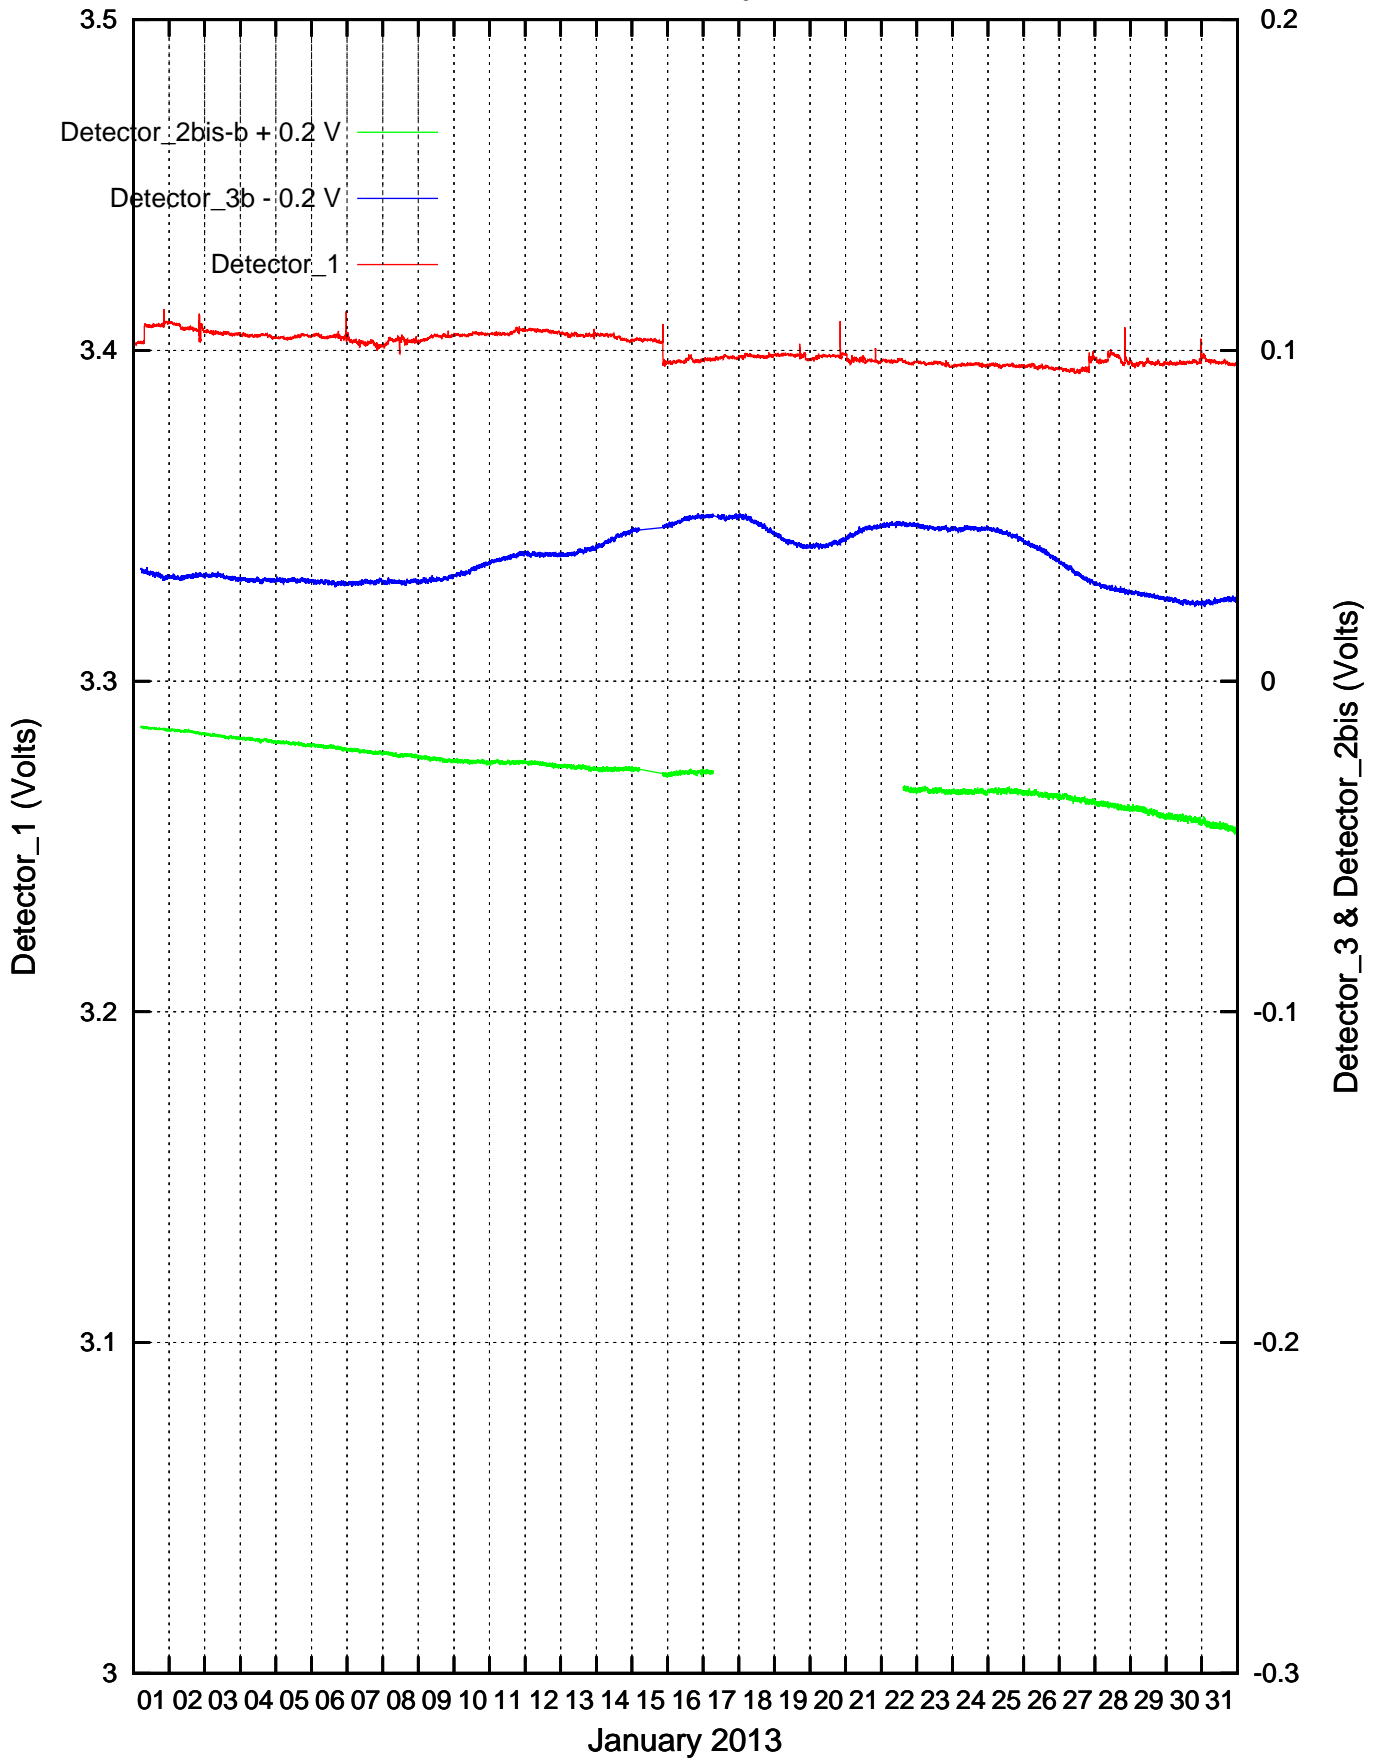

CdS Detectors recordings: January 2013

Detector_1 & Detector_3b recordings: February 2013

Detector_1 & Detector_3b recordings: March 2013

Detector_1 & Detector_3b recordings: April 2013

Detector_1 & Detector_3b recordings: May 2013

Detector_1 & Detector_3b recordings: June 2013

Detector_1 & Detector_3b recordings: July 2013

Detector_1 & Detector_3b recordings: August 2013

Detector_1 & Detector_3b recordings: September 2013

Detector_1 & Detector_3b recordings: October 2013

Detector_1 & Detector_3b recordings: November 2013

Detector_1 & Detector_3b recordings: December 2013