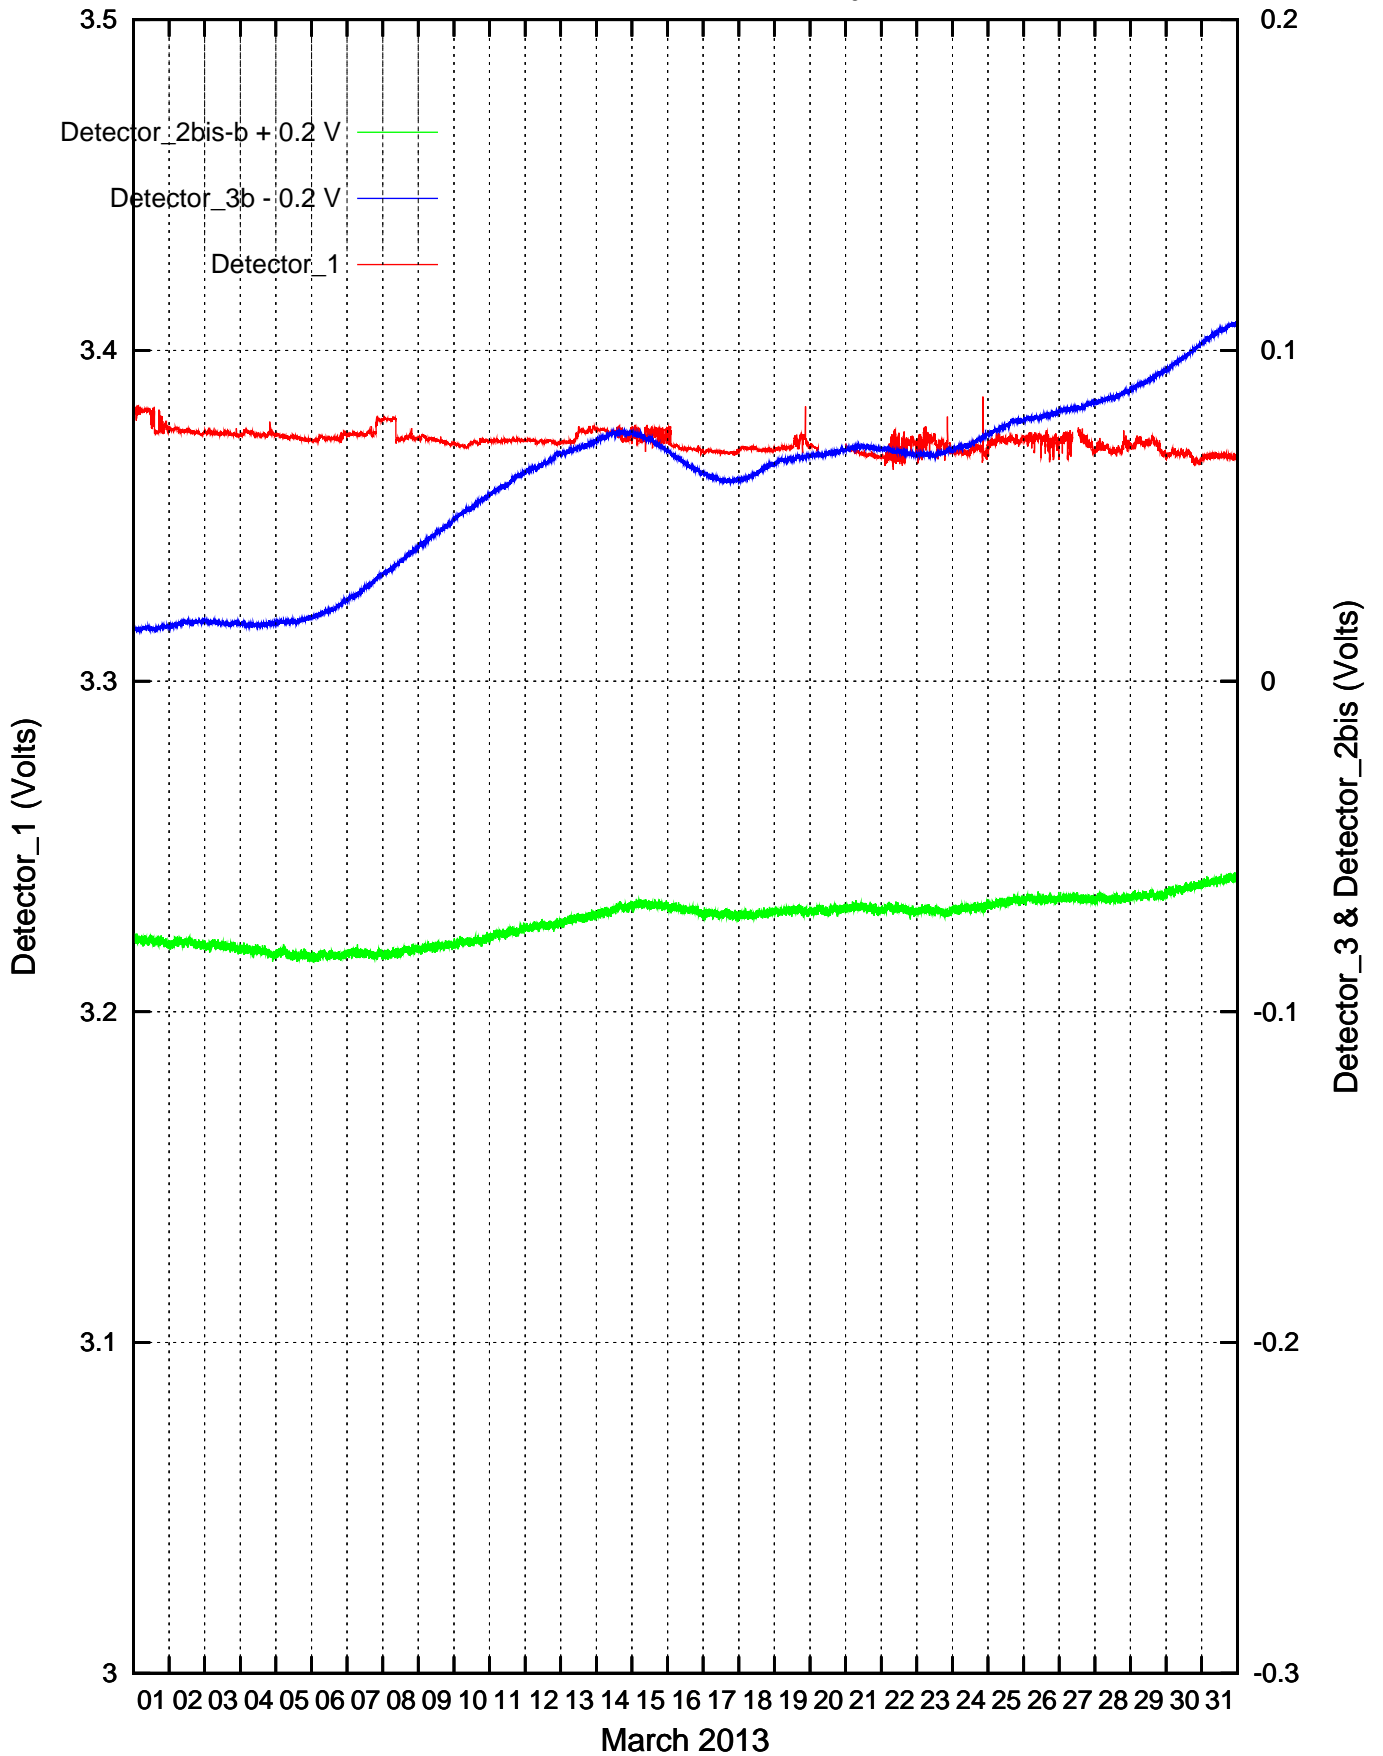

CdS Detectors recordings: January 2013

Detector_1 & Detector_3b recordings: February 2013

Detector_1 & Detector_3b recordings: March 2013

Detector_1 & Detector_3b recordings: April 2013

Detector_1 & Detector_3b recordings: May 2013

Detector_1 & Detector_3b recordings: June 2013

Detector_1 & Detector_3b recordings: July 2013

Detector_1 & Detector_3b recordings: August 2013

Detector_1 & Detector_3b recordings: September 2013

Detector_1 & Detector_3b recordings: October 2013

Detector_1 & Detector_3b recordings: November 2013

Detector_1 & Detector_3b recordings: December 2013