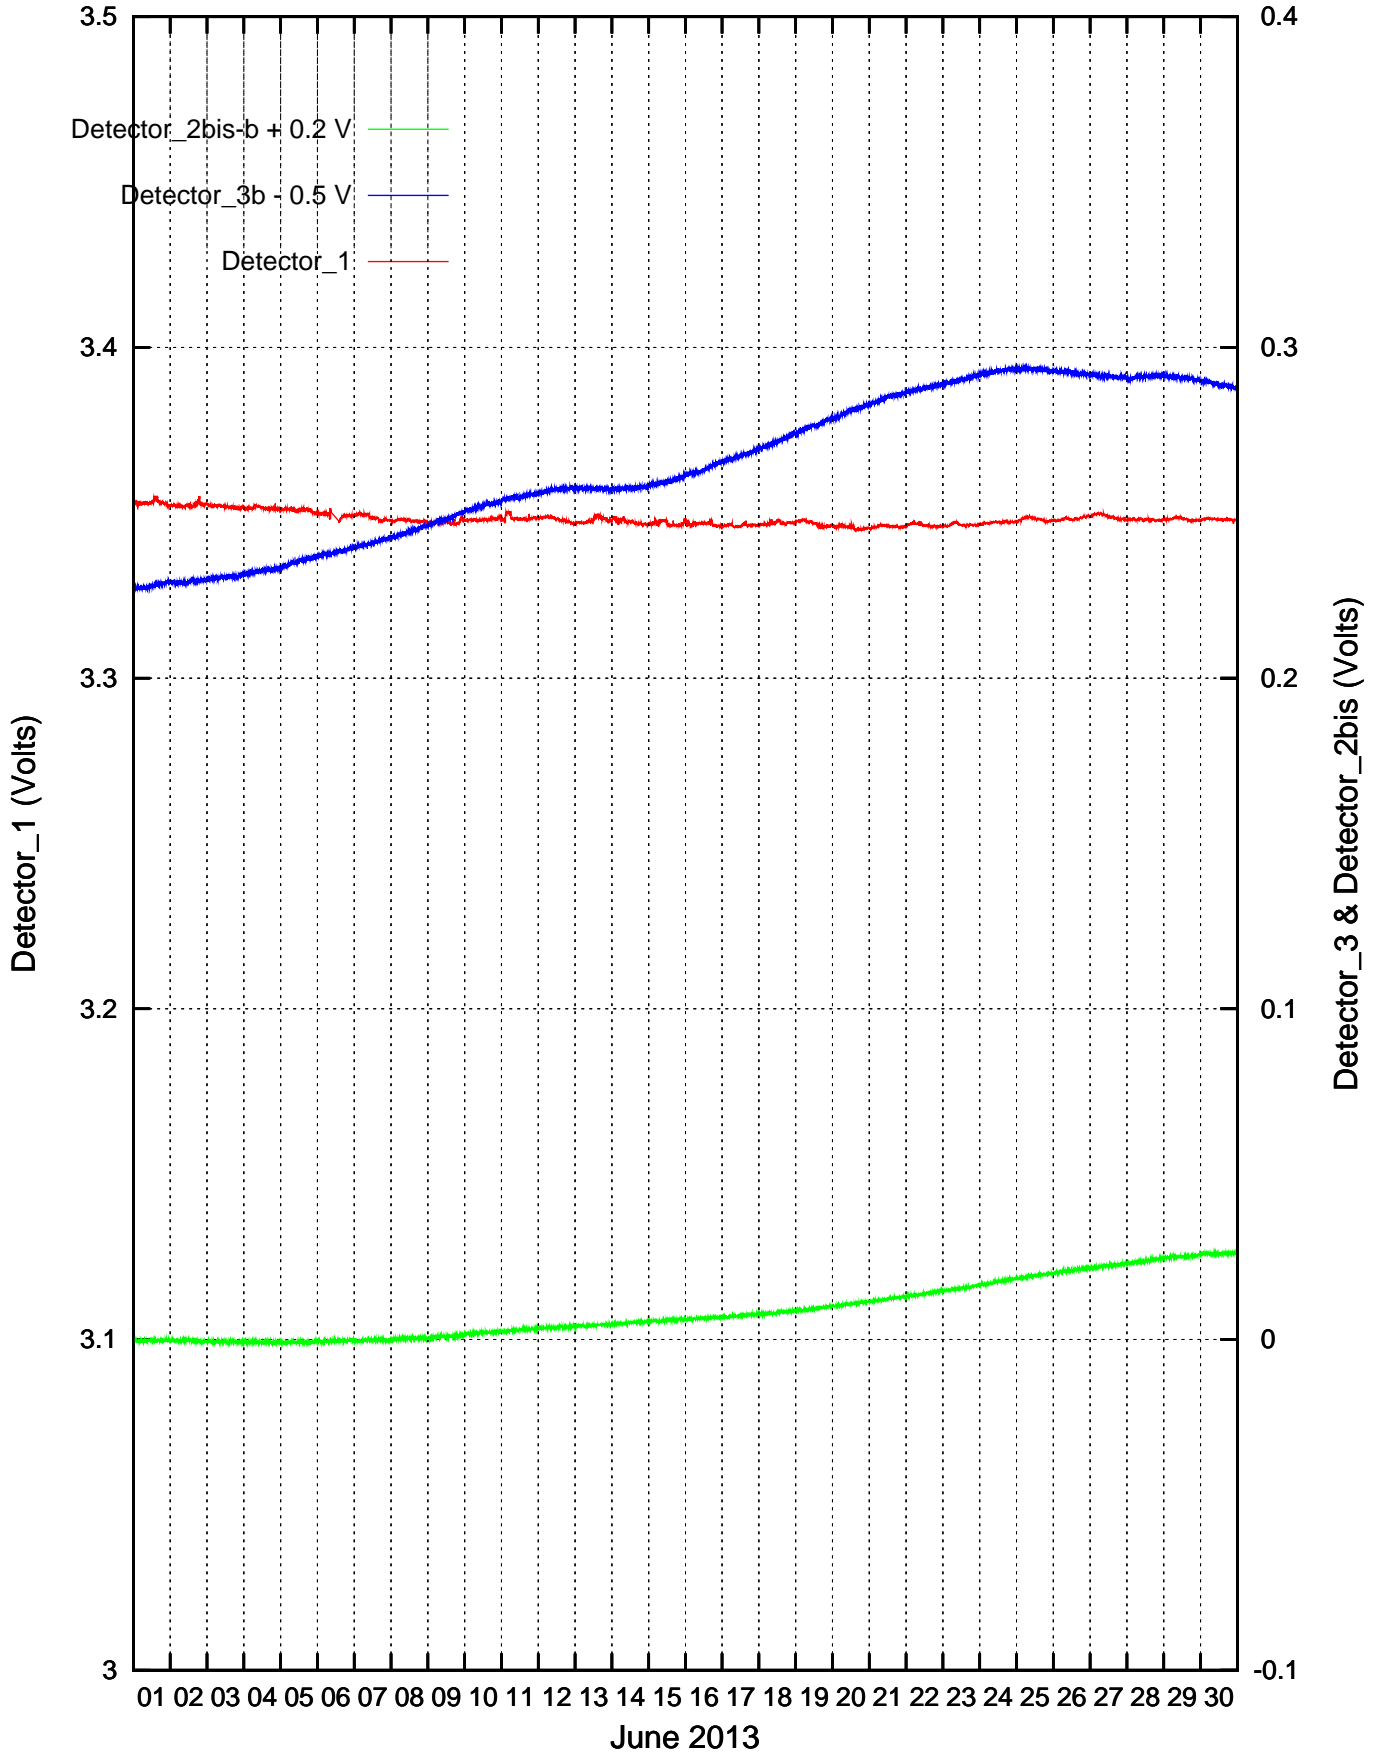

CdS Detectors recordings: January 2013

Detector_1 & Detector_3b recordings: February 2013

Detector_1 & Detector_3b recordings: March 2013

Detector_1 & Detector_3b recordings: April 2013

Detector_1 & Detector_3b recordings: May 2013

Detector_1 & Detector_3b recordings: June 2013

Detector_1 & Detector_3b recordings: July 2013

Detector_1 & Detector_3b recordings: August 2013

Detector_1 & Detector_3b recordings: September 2013

Detector_1 & Detector_3b recordings: October 2013

Detector_1 & Detector_3b recordings: November 2013

Detector_1 & Detector_3b recordings: December 2013