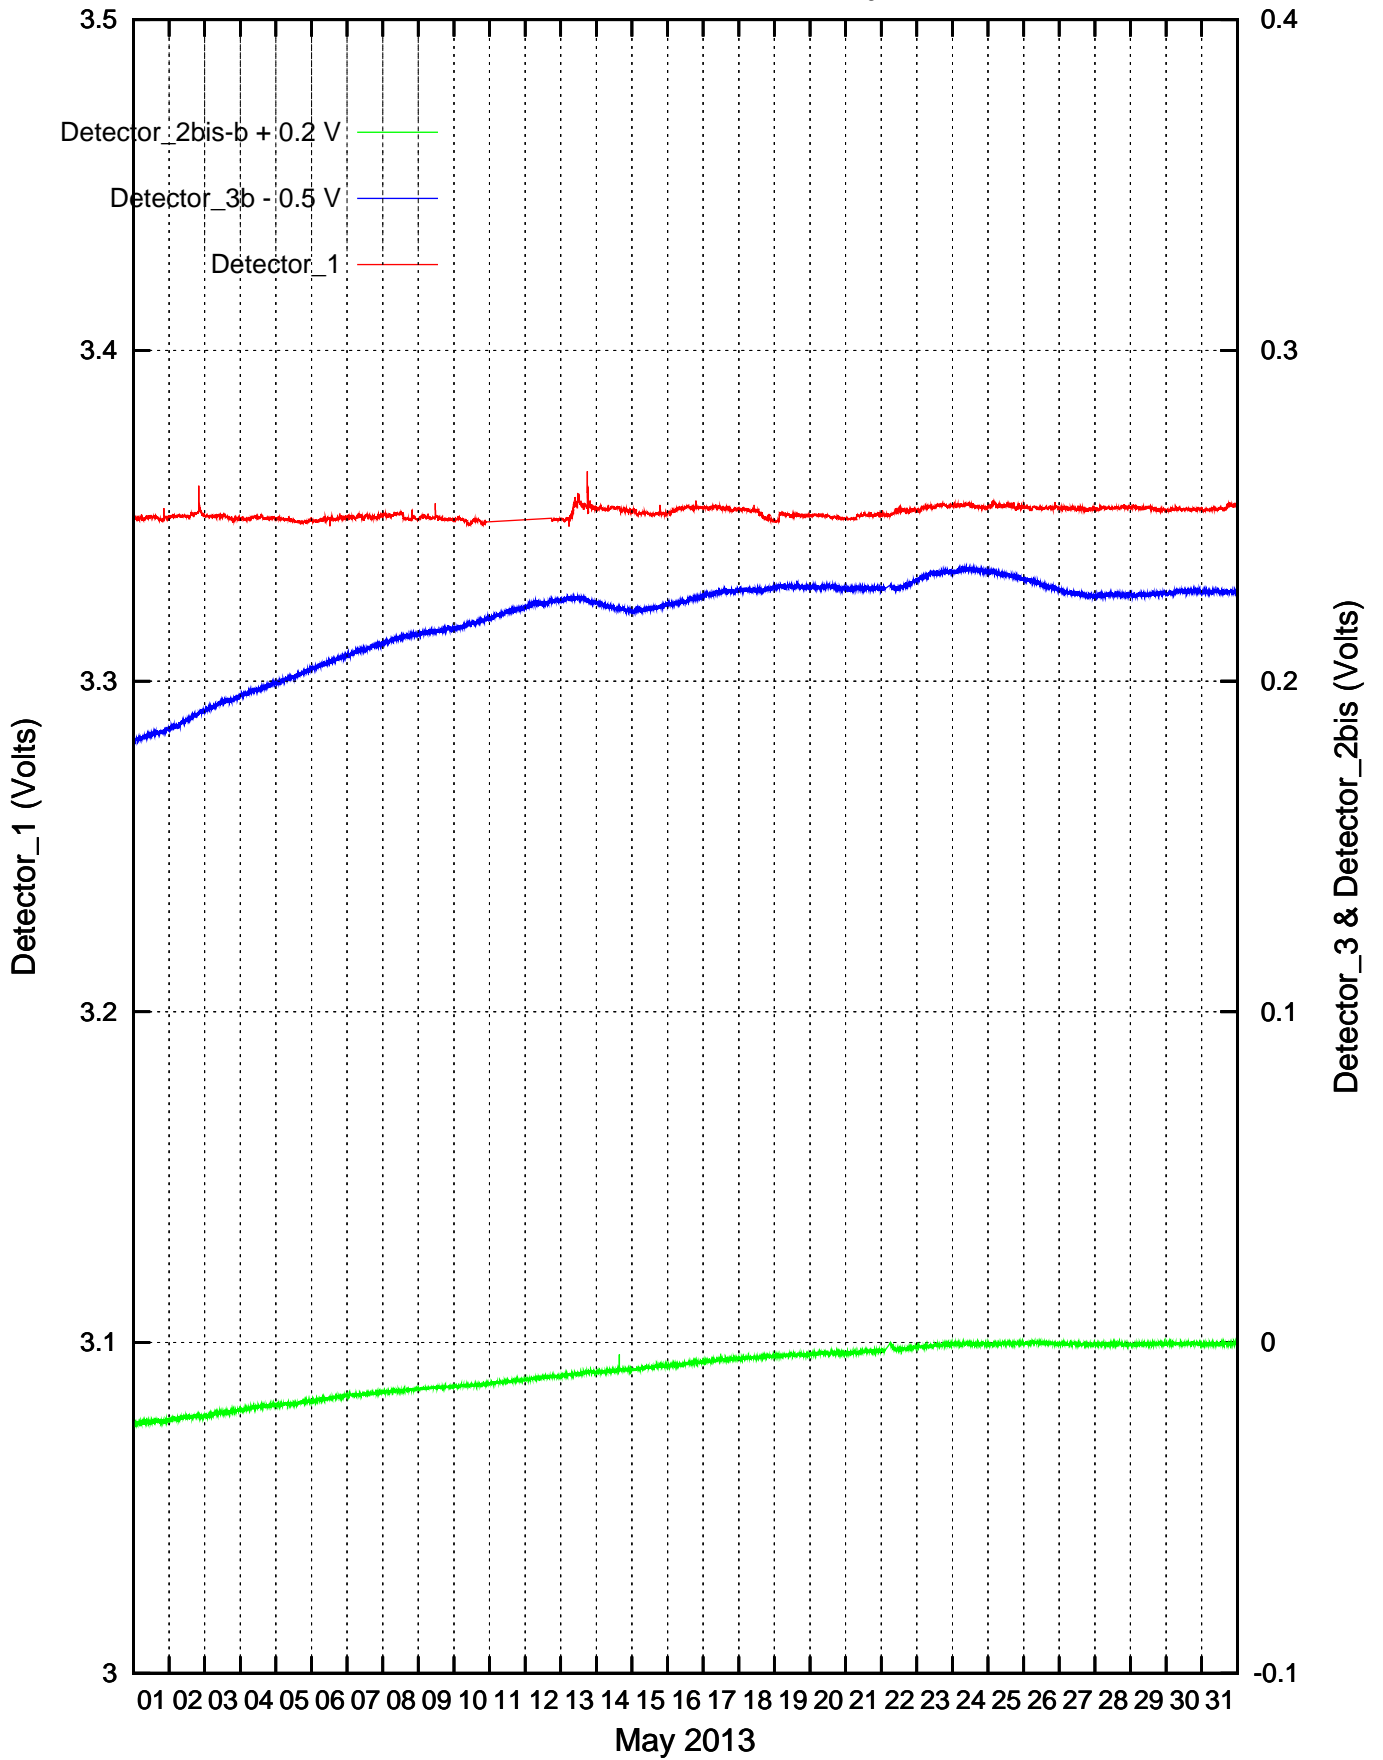

CdS Detectors recordings: January 2013

Detector_1 & Detector_3b recordings: February 2013

Detector_1 & Detector_3b recordings: March 2013

Detector_1 & Detector_3b recordings: April 2013

Detector_1 & Detector_3b recordings: May 2013

Detector_1 & Detector_3b recordings: June 2013

Detector_1 & Detector_3b recordings: July 2013

Detector_1 & Detector_3b recordings: August 2013

Detector_1 & Detector_3b recordings: September 2013

Detector_1 & Detector_3b recordings: October 2013

Detector_1 & Detector_3b recordings: November 2013

Detector_1 & Detector_3b recordings: December 2013