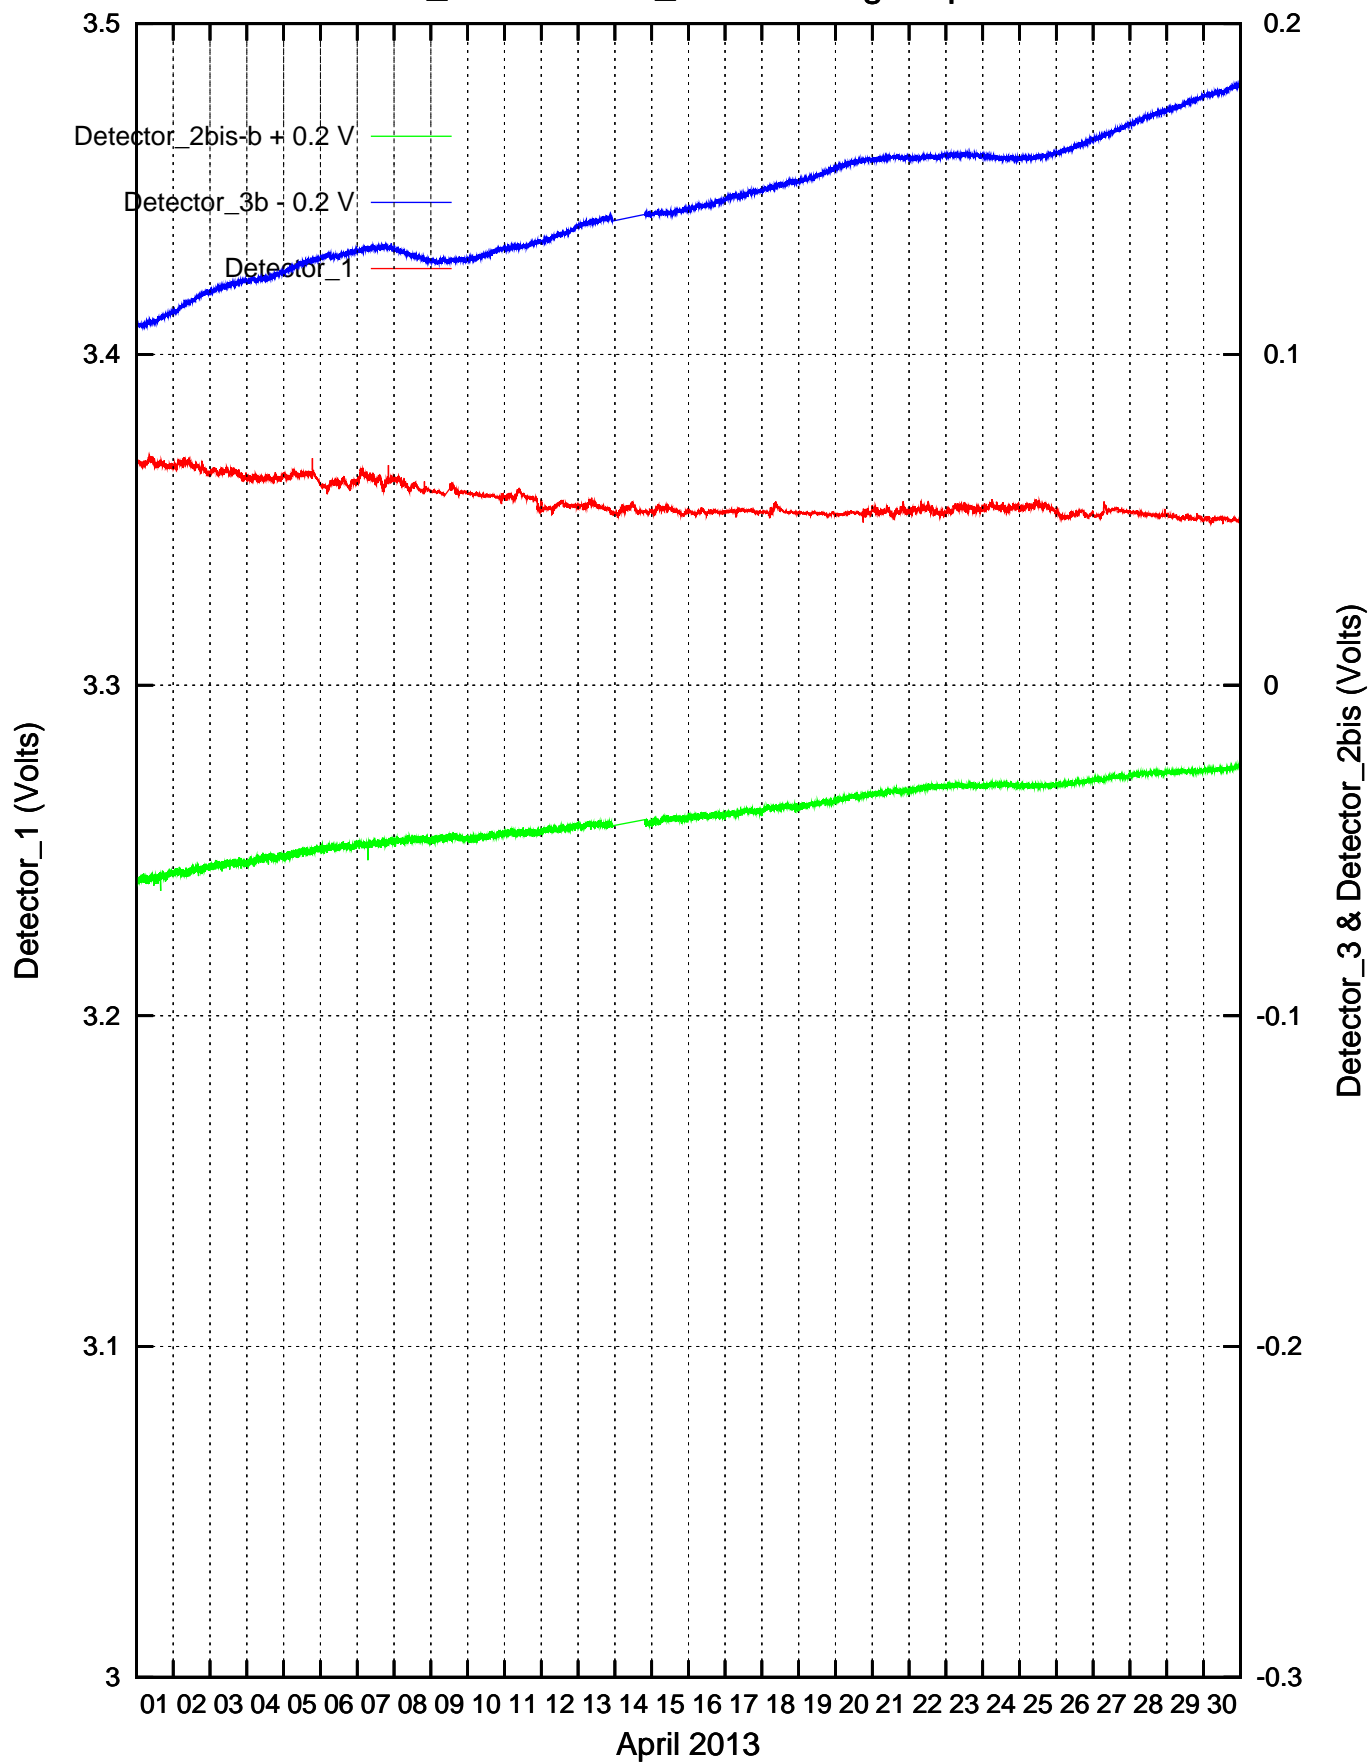

CdS Detectors recordings: January 2013

Detector_1 & Detector_3b recordings: February 2013

Detector_1 & Detector_3b recordings: March 2013

Detector_1 & Detector_3b recordings: April 2013

Detector_1 & Detector_3b recordings: May 2013

Detector_1 & Detector_3b recordings: June 2013

Detector_1 & Detector_3b recordings: July 2013

Detector_1 & Detector_3b recordings: August 2013

Detector_1 & Detector_3b recordings: September 2013

Detector_1 & Detector_3b recordings: October 2013

Detector_1 & Detector_3b recordings: November 2013

Detector_1 & Detector_3b recordings: December 2013