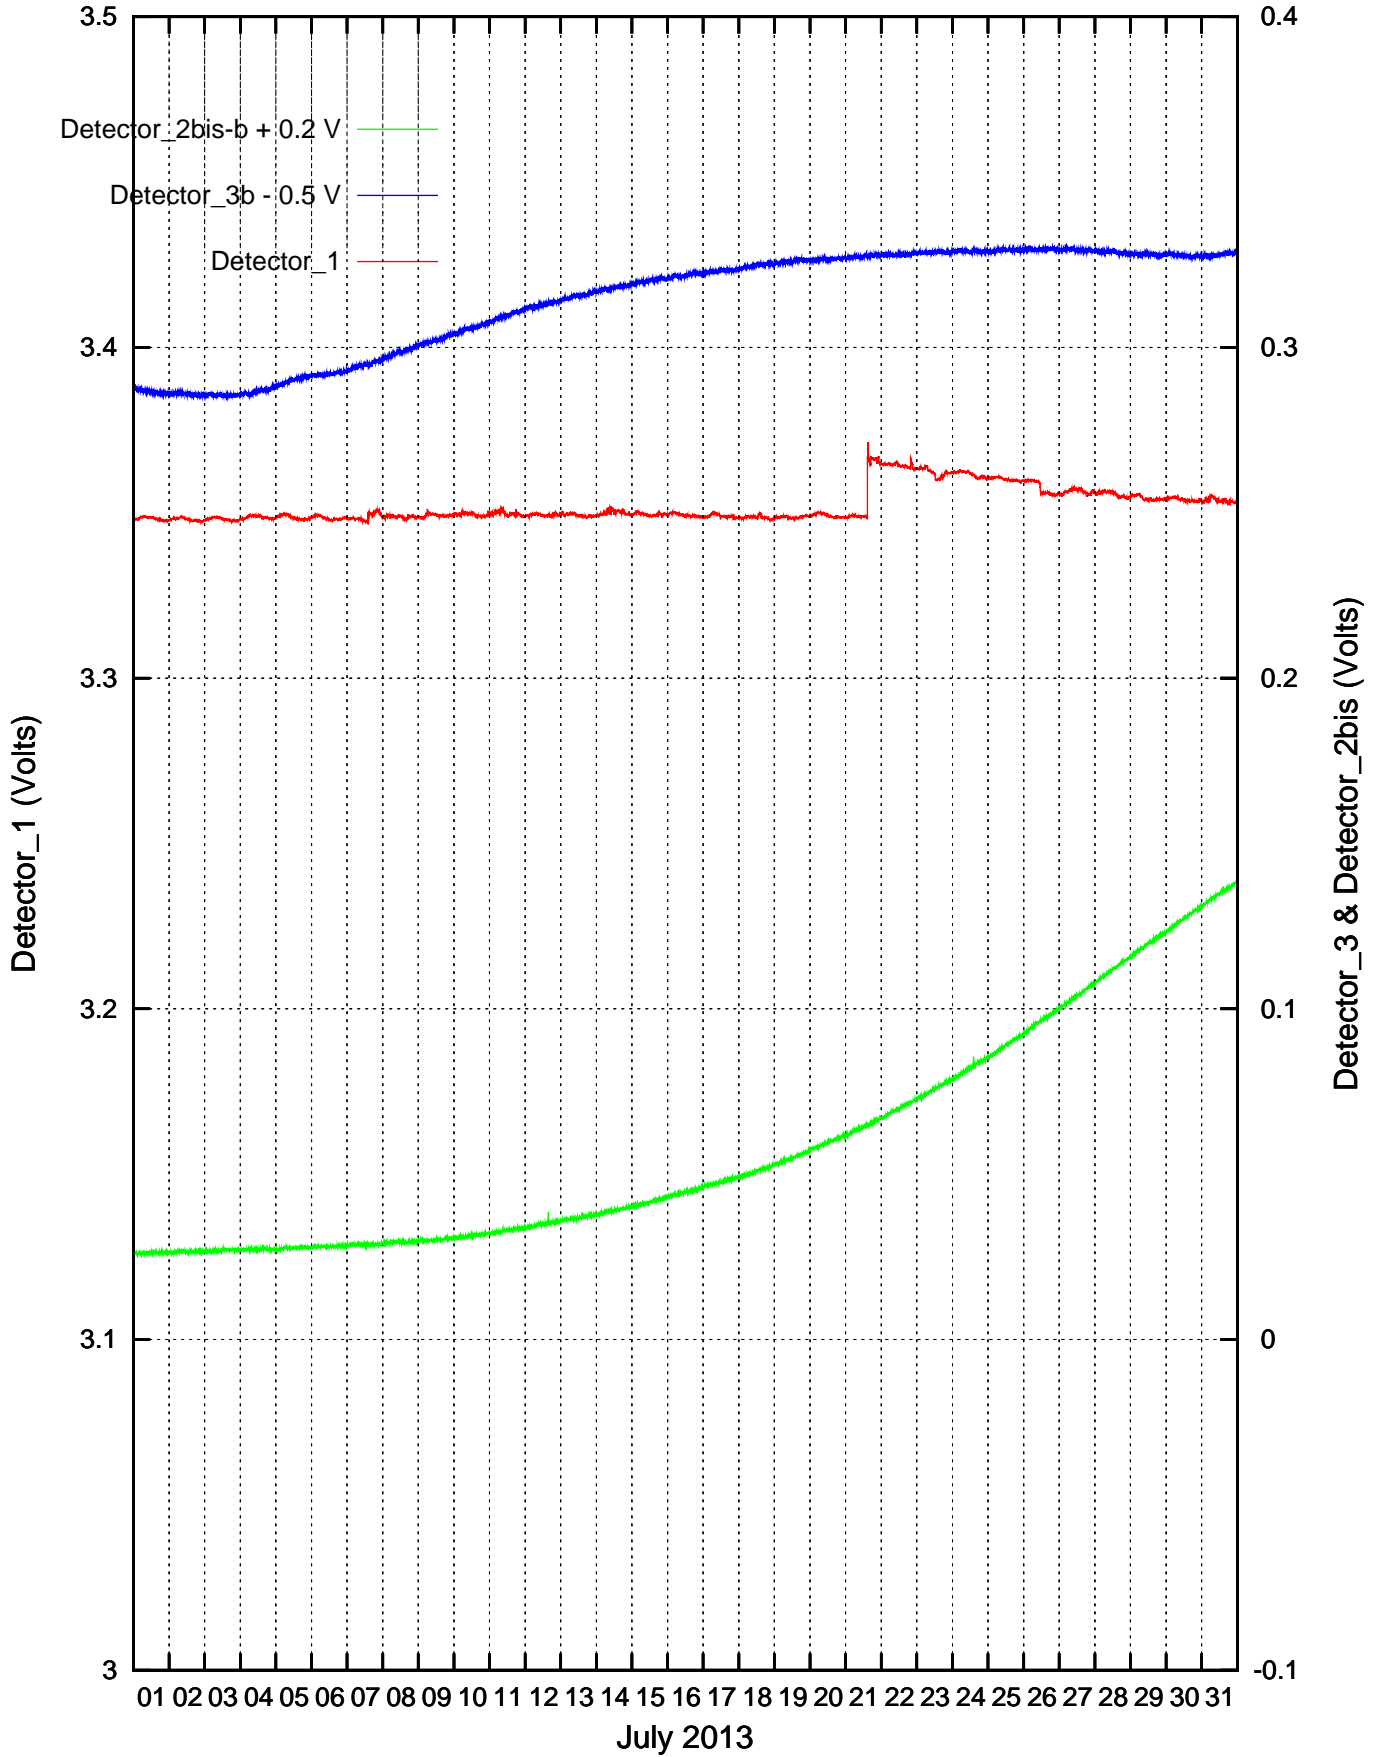

CdS Detectors recordings: January 2013

Detector_1 & Detector_3b recordings: February 2013

Detector_1 & Detector_3b recordings: March 2013

Detector_1 & Detector_3b recordings: April 2013

Detector_1 & Detector_3b recordings: May 2013

Detector_1 & Detector_3b recordings: June 2013

Detector_1 & Detector_3b recordings: July 2013

Detector_1 & Detector_3b recordings: August 2013

Detector_1 & Detector_3b recordings: September 2013

Detector_1 & Detector_3b recordings: October 2013

Detector_1 & Detector_3b recordings: November 2013

Detector_1 & Detector_3b recordings: December 2013