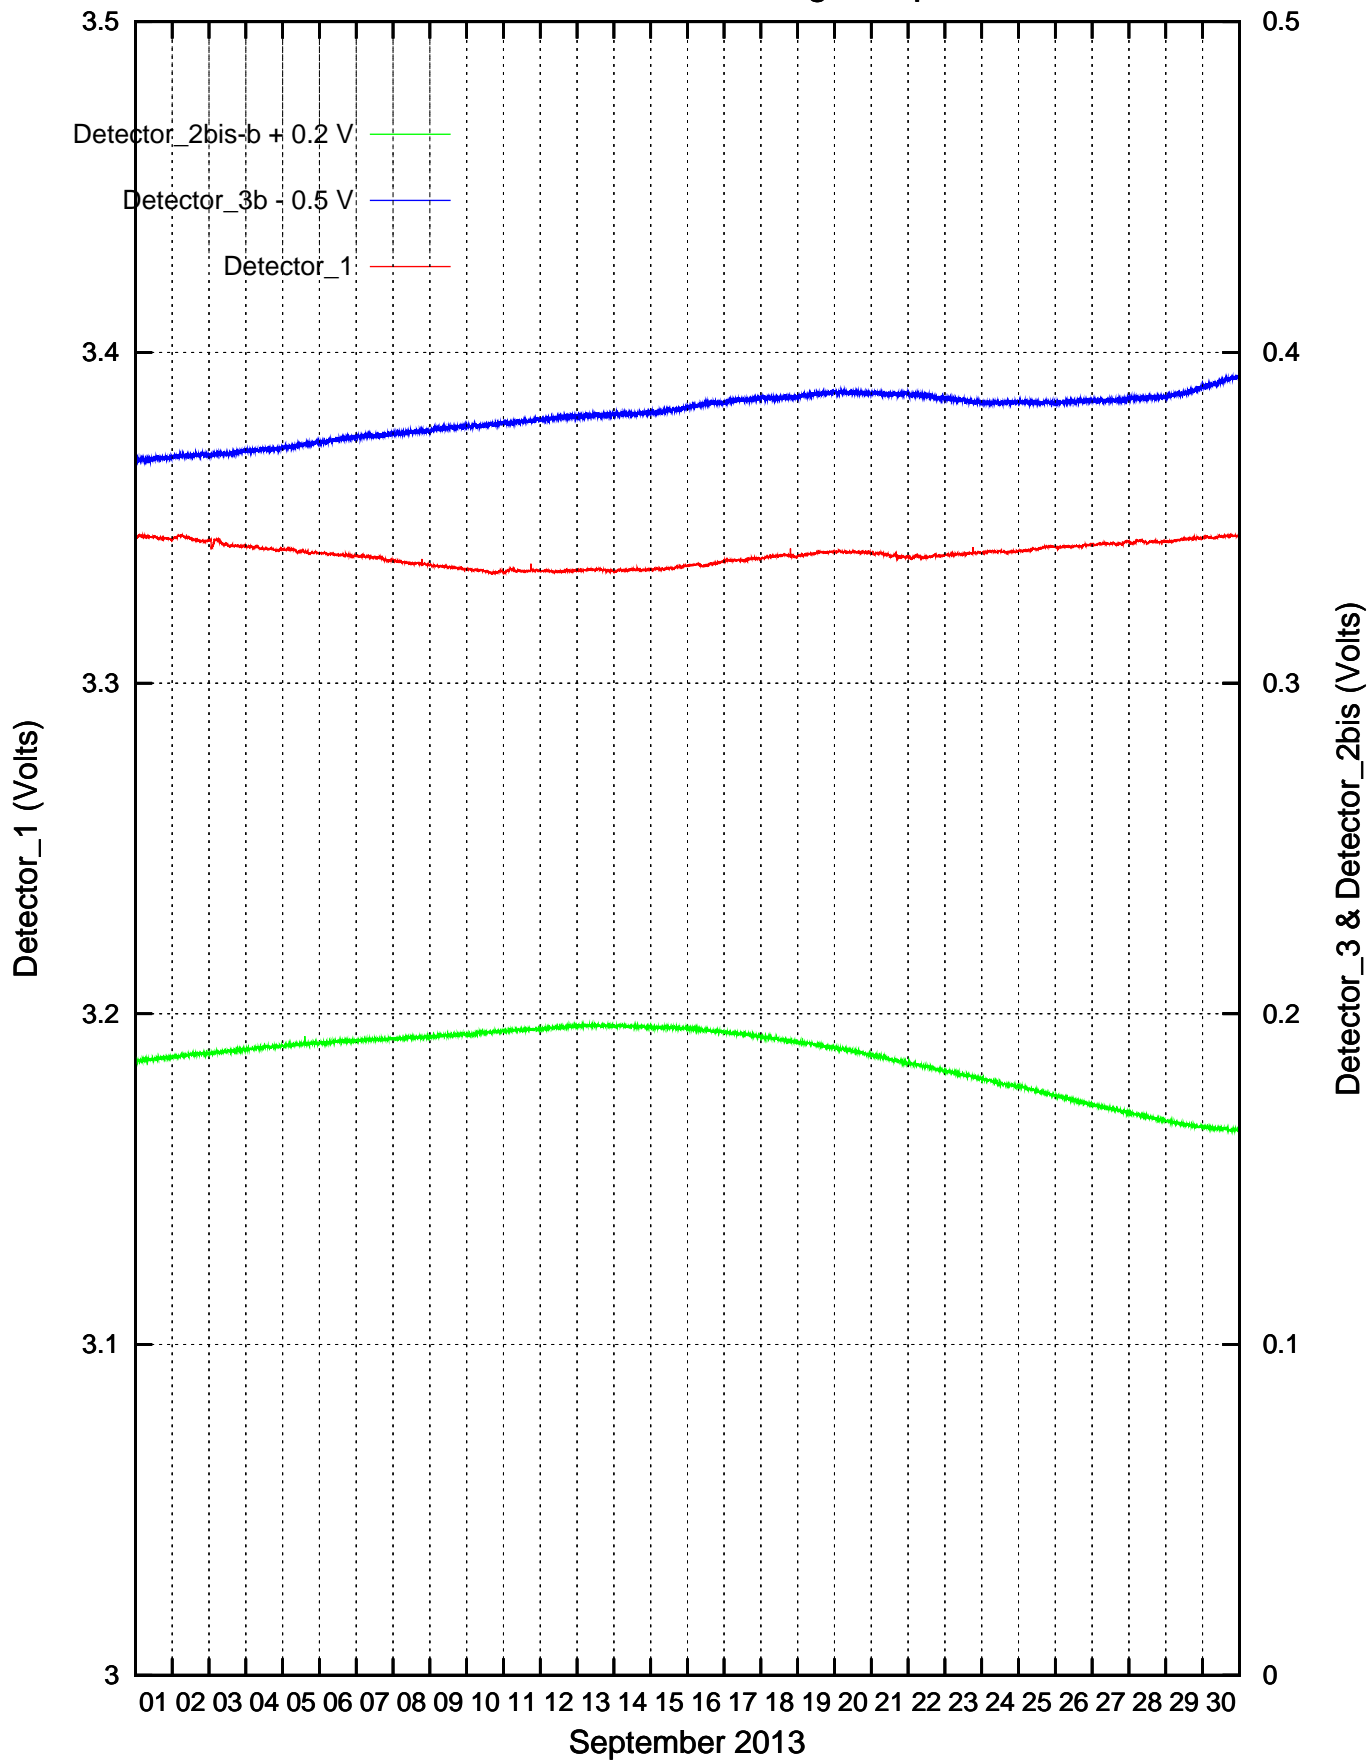

Detector_1 & Detector_3b recordings: June 2013

Detector_1 & Detector_3b recordings: July 2013

Detector_1 & Detector_3b recordings: August 2013

Detector_1 & Detector_3b recordings: September 2013

Detector_1 & Detector_3b recordings: October 2013

Detector_1 & Detector_3b recordings: November 2013

Detector_1 & Detector_3b recordings: December 2013