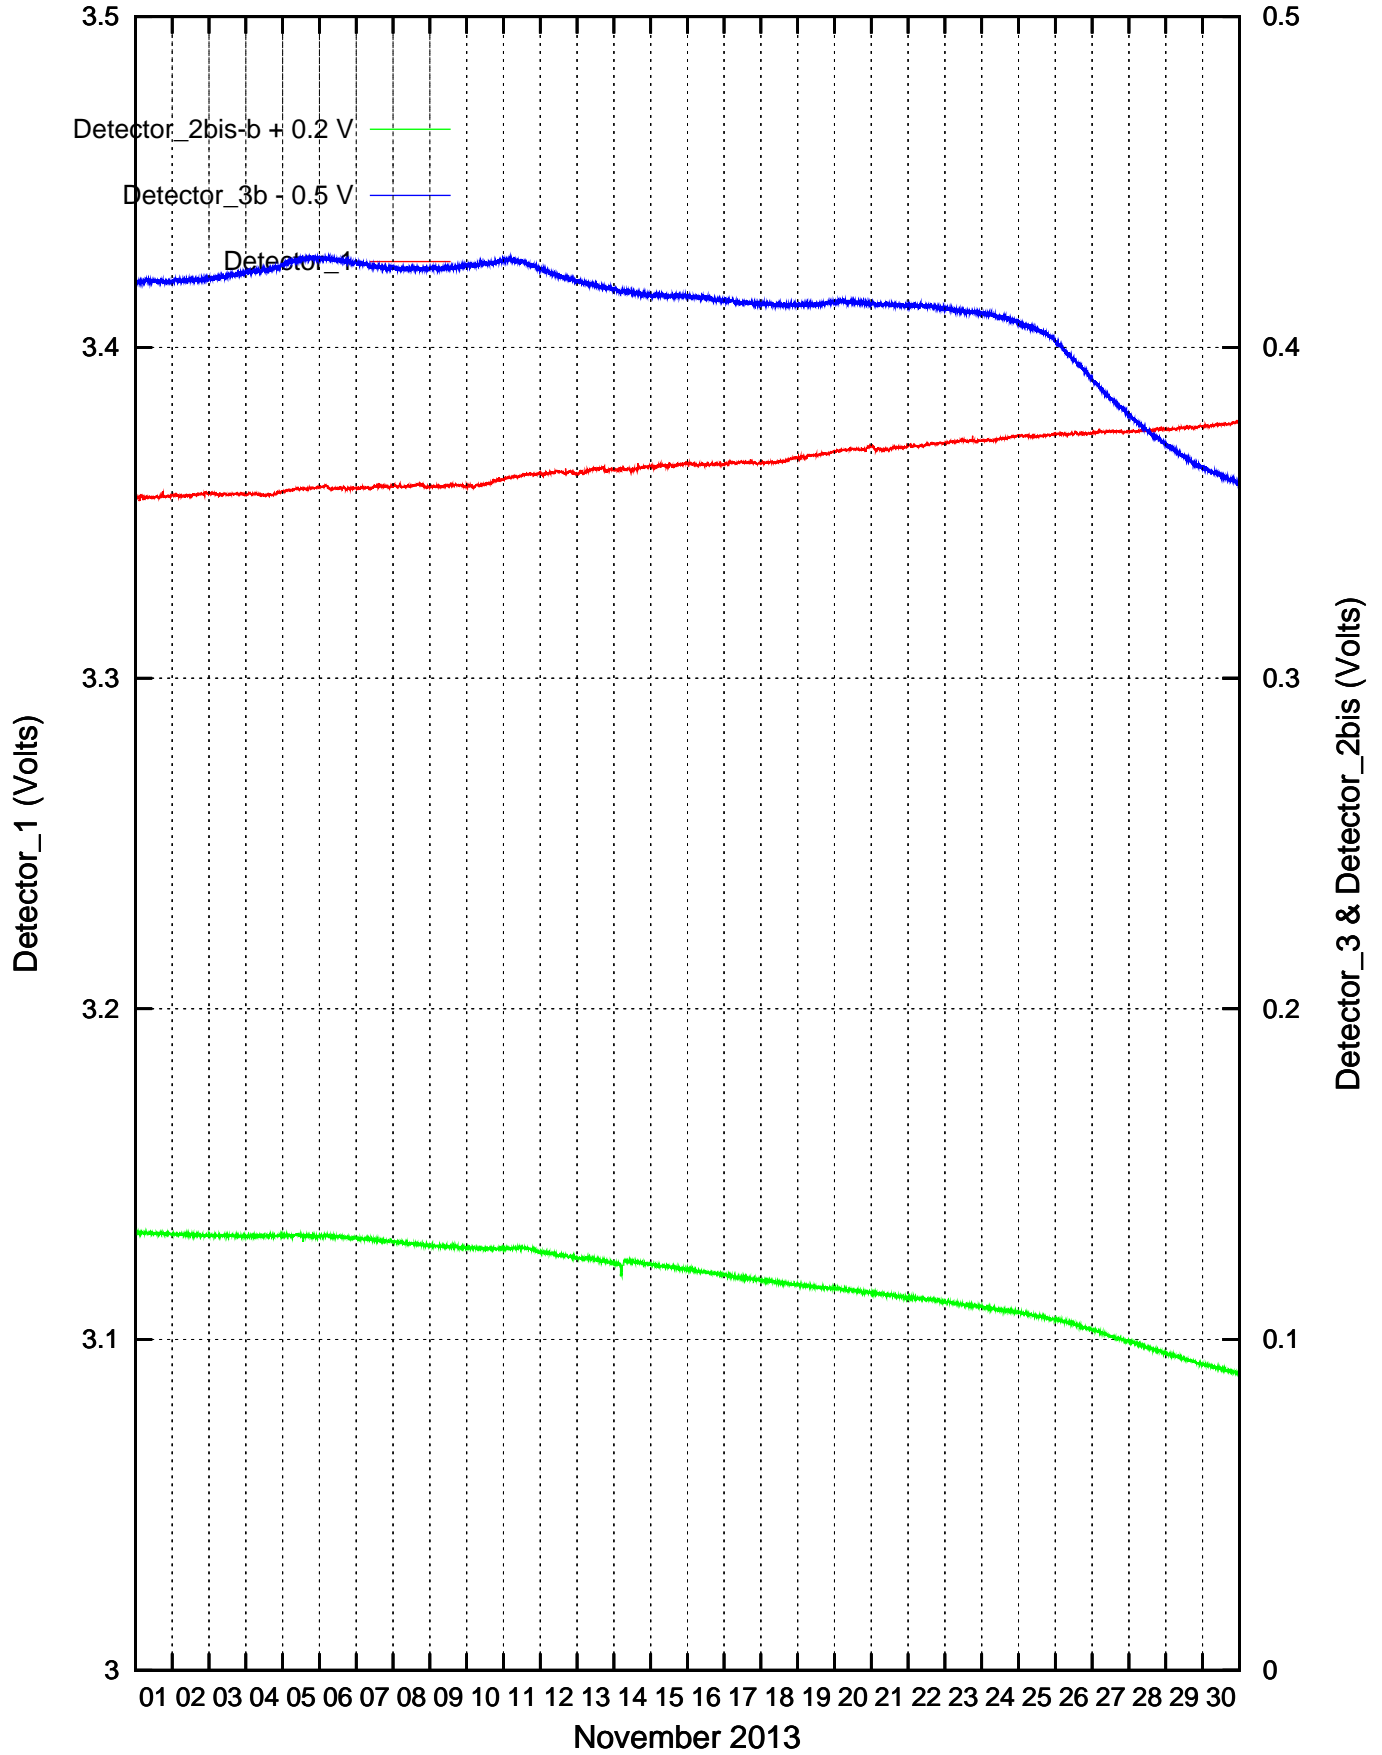

Detector_1 & Detector_3b recordings: June 2013

Detector_1 & Detector_3b recordings: July 2013

Detector_1 & Detector_3b recordings: August 2013

Detector_1 & Detector_3b recordings: September 2013

Detector_1 & Detector_3b recordings: October 2013

Detector_1 & Detector_3b recordings: November 2013

Detector_1 & Detector_3b recordings: December 2013