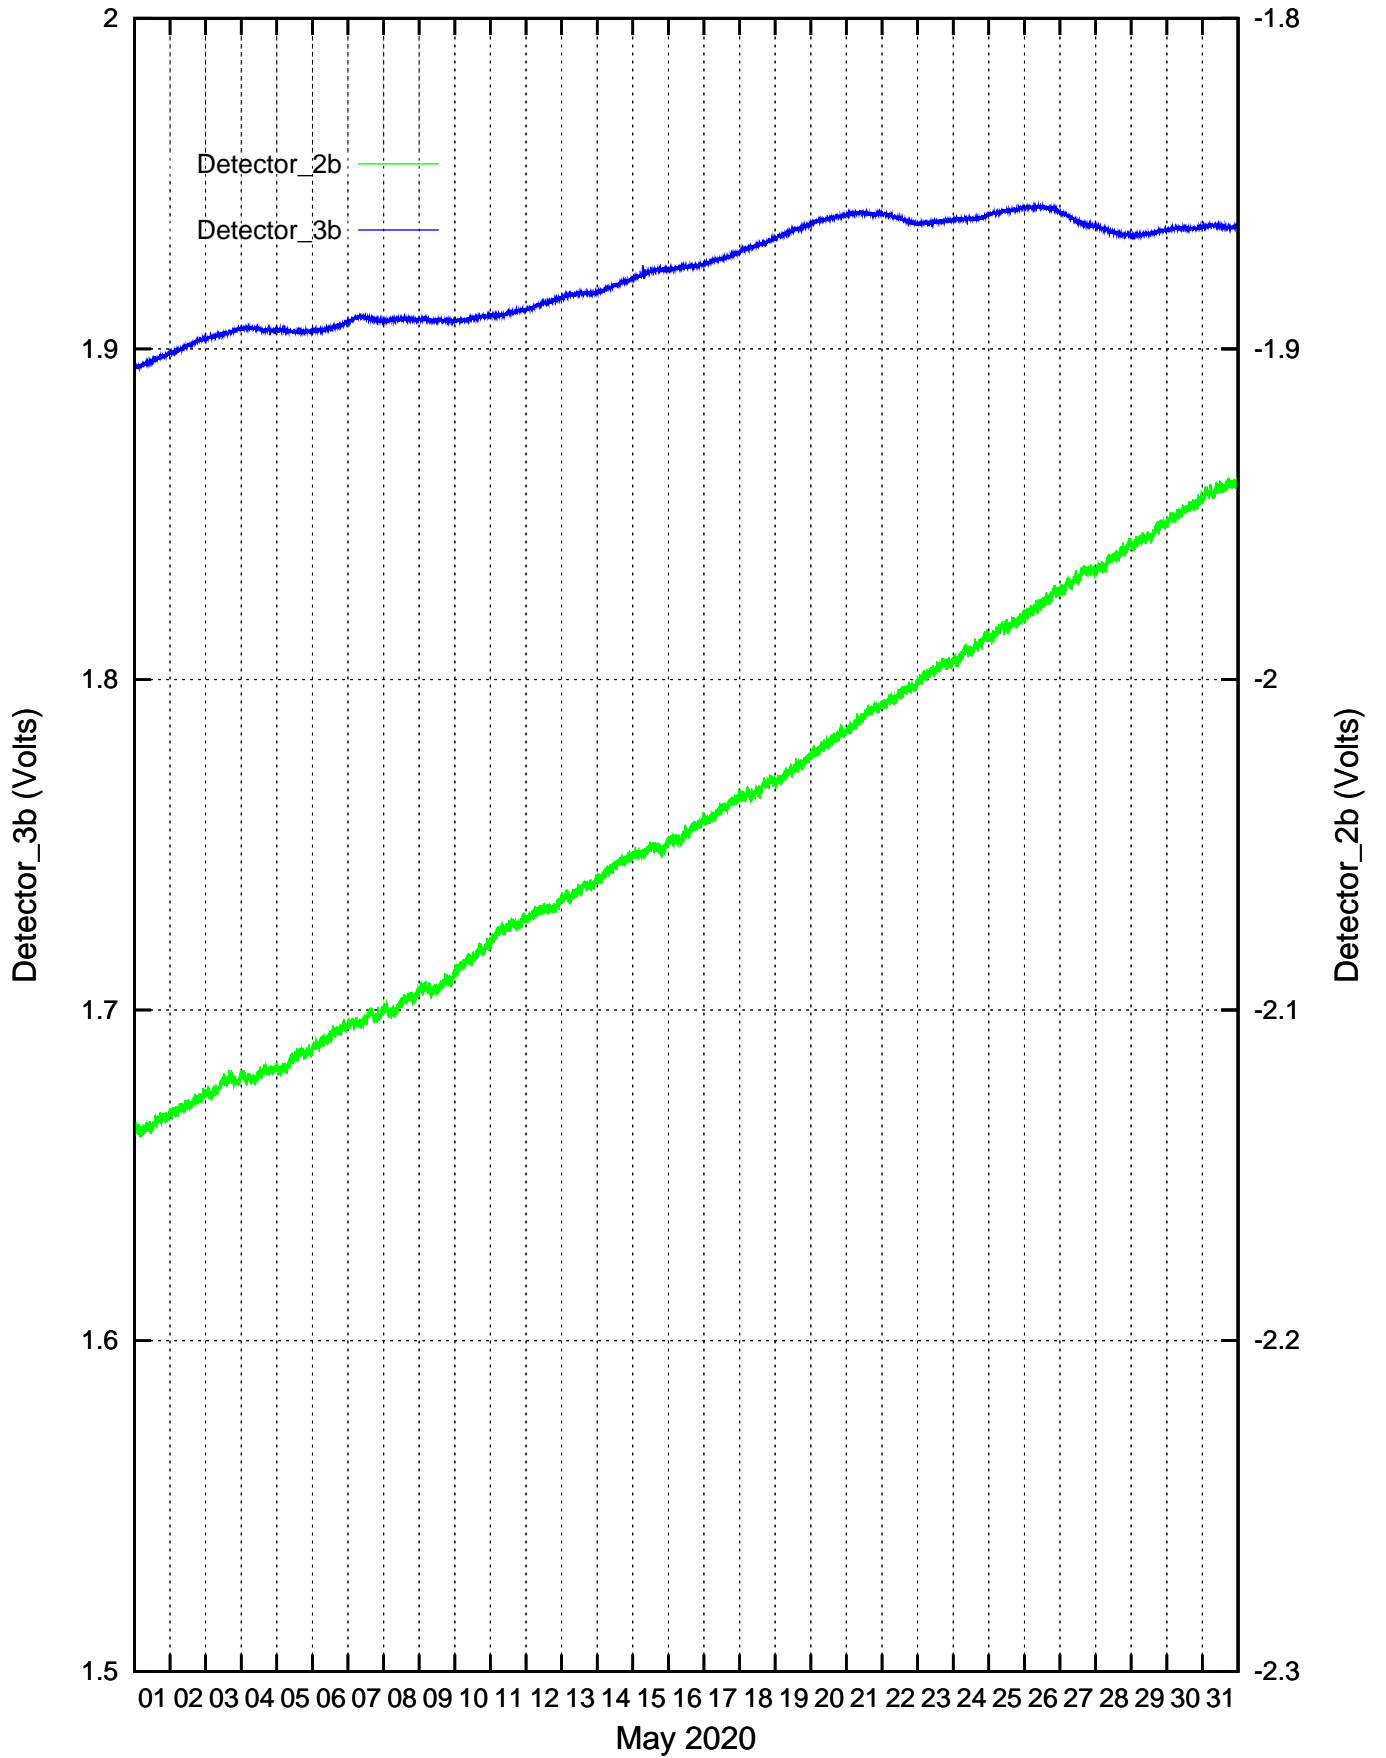

CdS/CdSe Detectors recordings: January 2020

# CdS/CdSe Detectors recordings: February 2020

CdS/CdSe Detectors recordings: March 2020

CdS/CdSe Detectors recordings: April 2020

CdS/CdSe Detectors recordings: May 2020

CdS/CdSe Detectors recordings: June 2020

CdS/CdSe Detectors recordings: July 2020

CdS/CdSe Detectors recordings: August 2020

CdS/CdSe Detectors recordings: September 2020

CdS/CdSe Detectors recordings: October 2020

CdS/CdSe Detectors recordings: November 2020