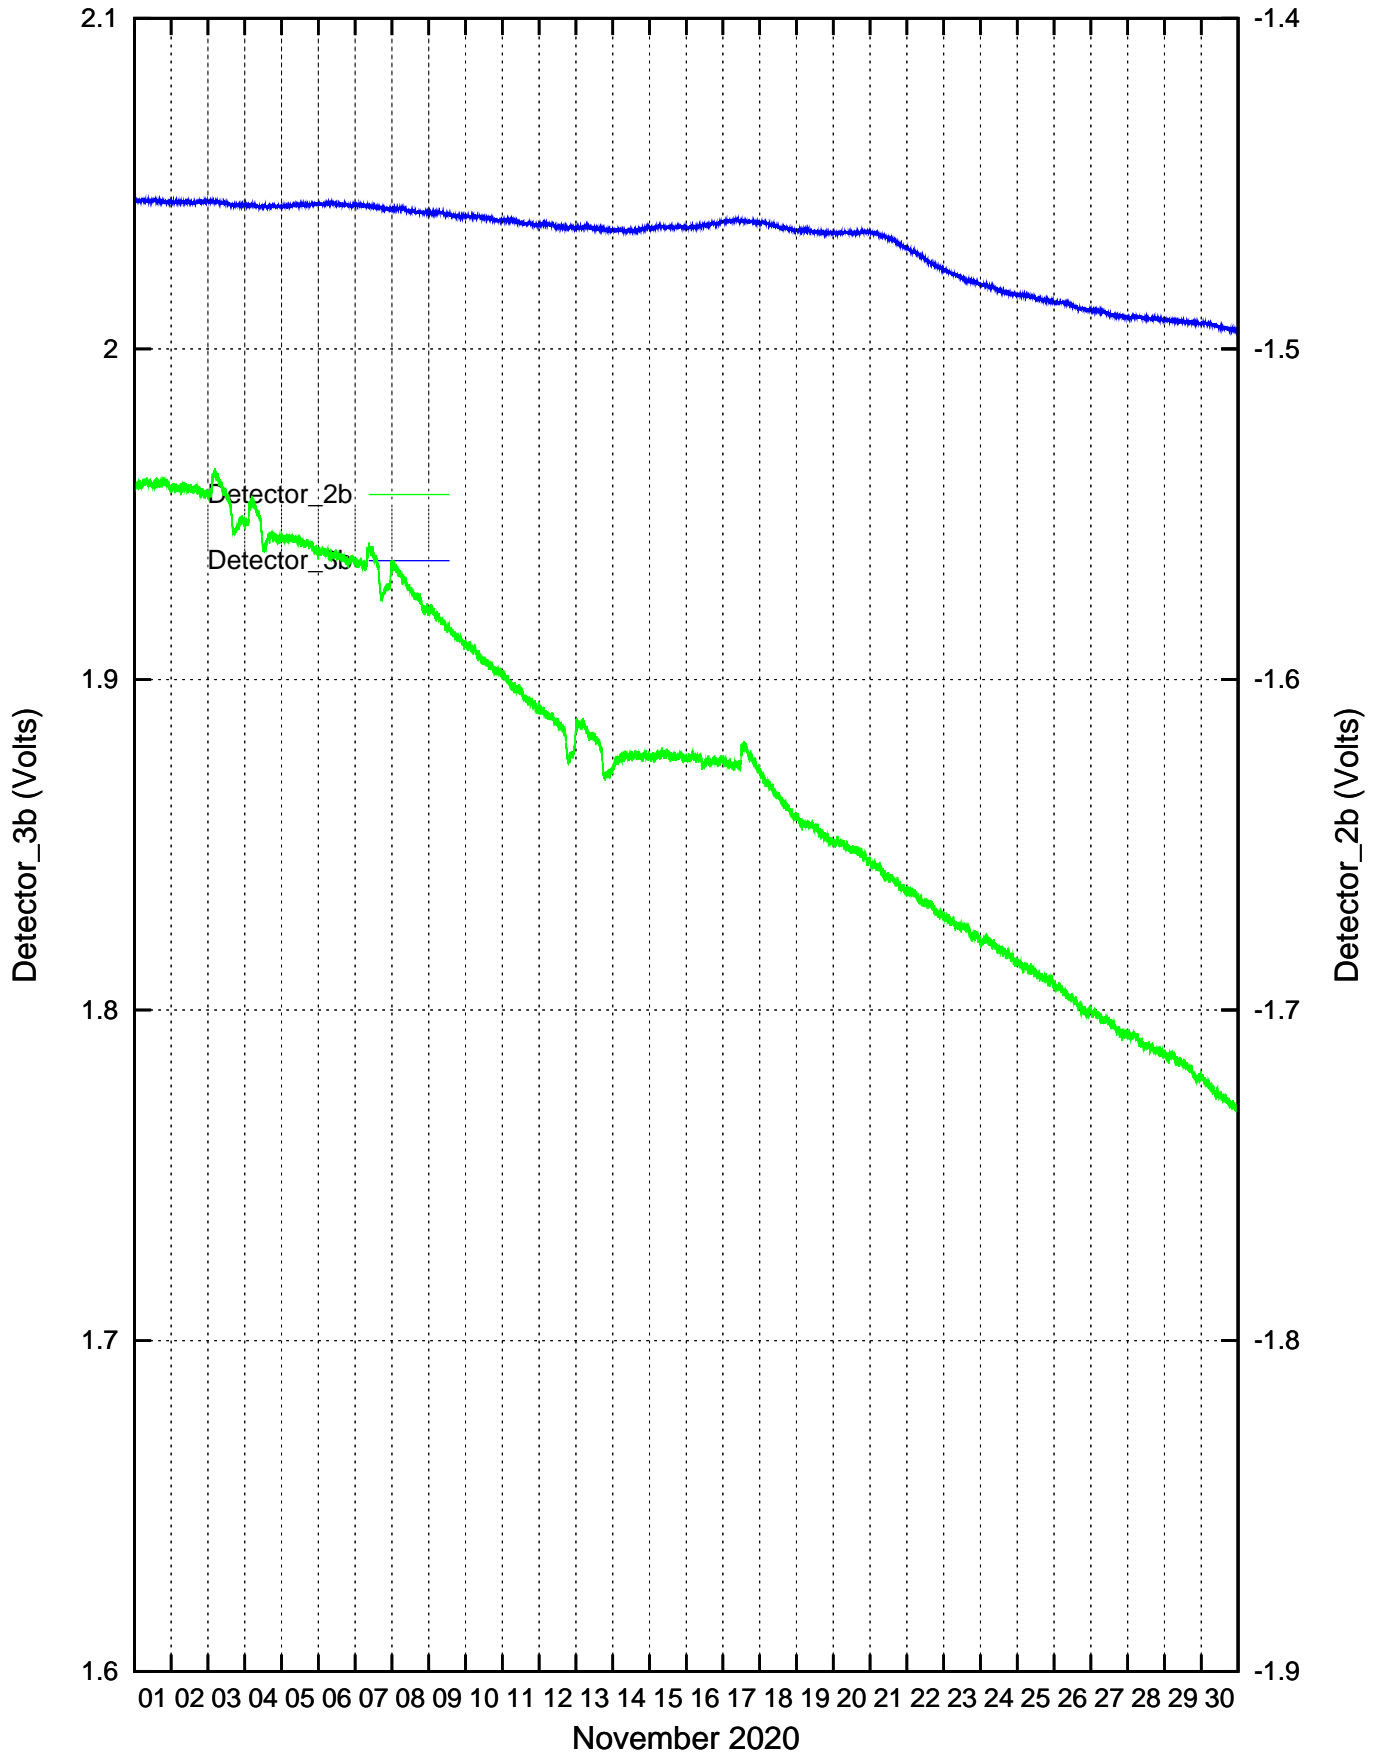

# CdS/CdSe Detectors recordings: February 2020

CdS/CdSe Detectors recordings: March 2020

CdS/CdSe Detectors recordings: April 2020

CdS/CdSe Detectors recordings: May 2020

CdS/CdSe Detectors recordings: June 2020

CdS/CdSe Detectors recordings: July 2020

CdS/CdSe Detectors recordings: August 2020

CdS/CdSe Detectors recordings: September 2020

CdS/CdSe Detectors recordings: October 2020

CdS/CdSe Detectors recordings: November 2020