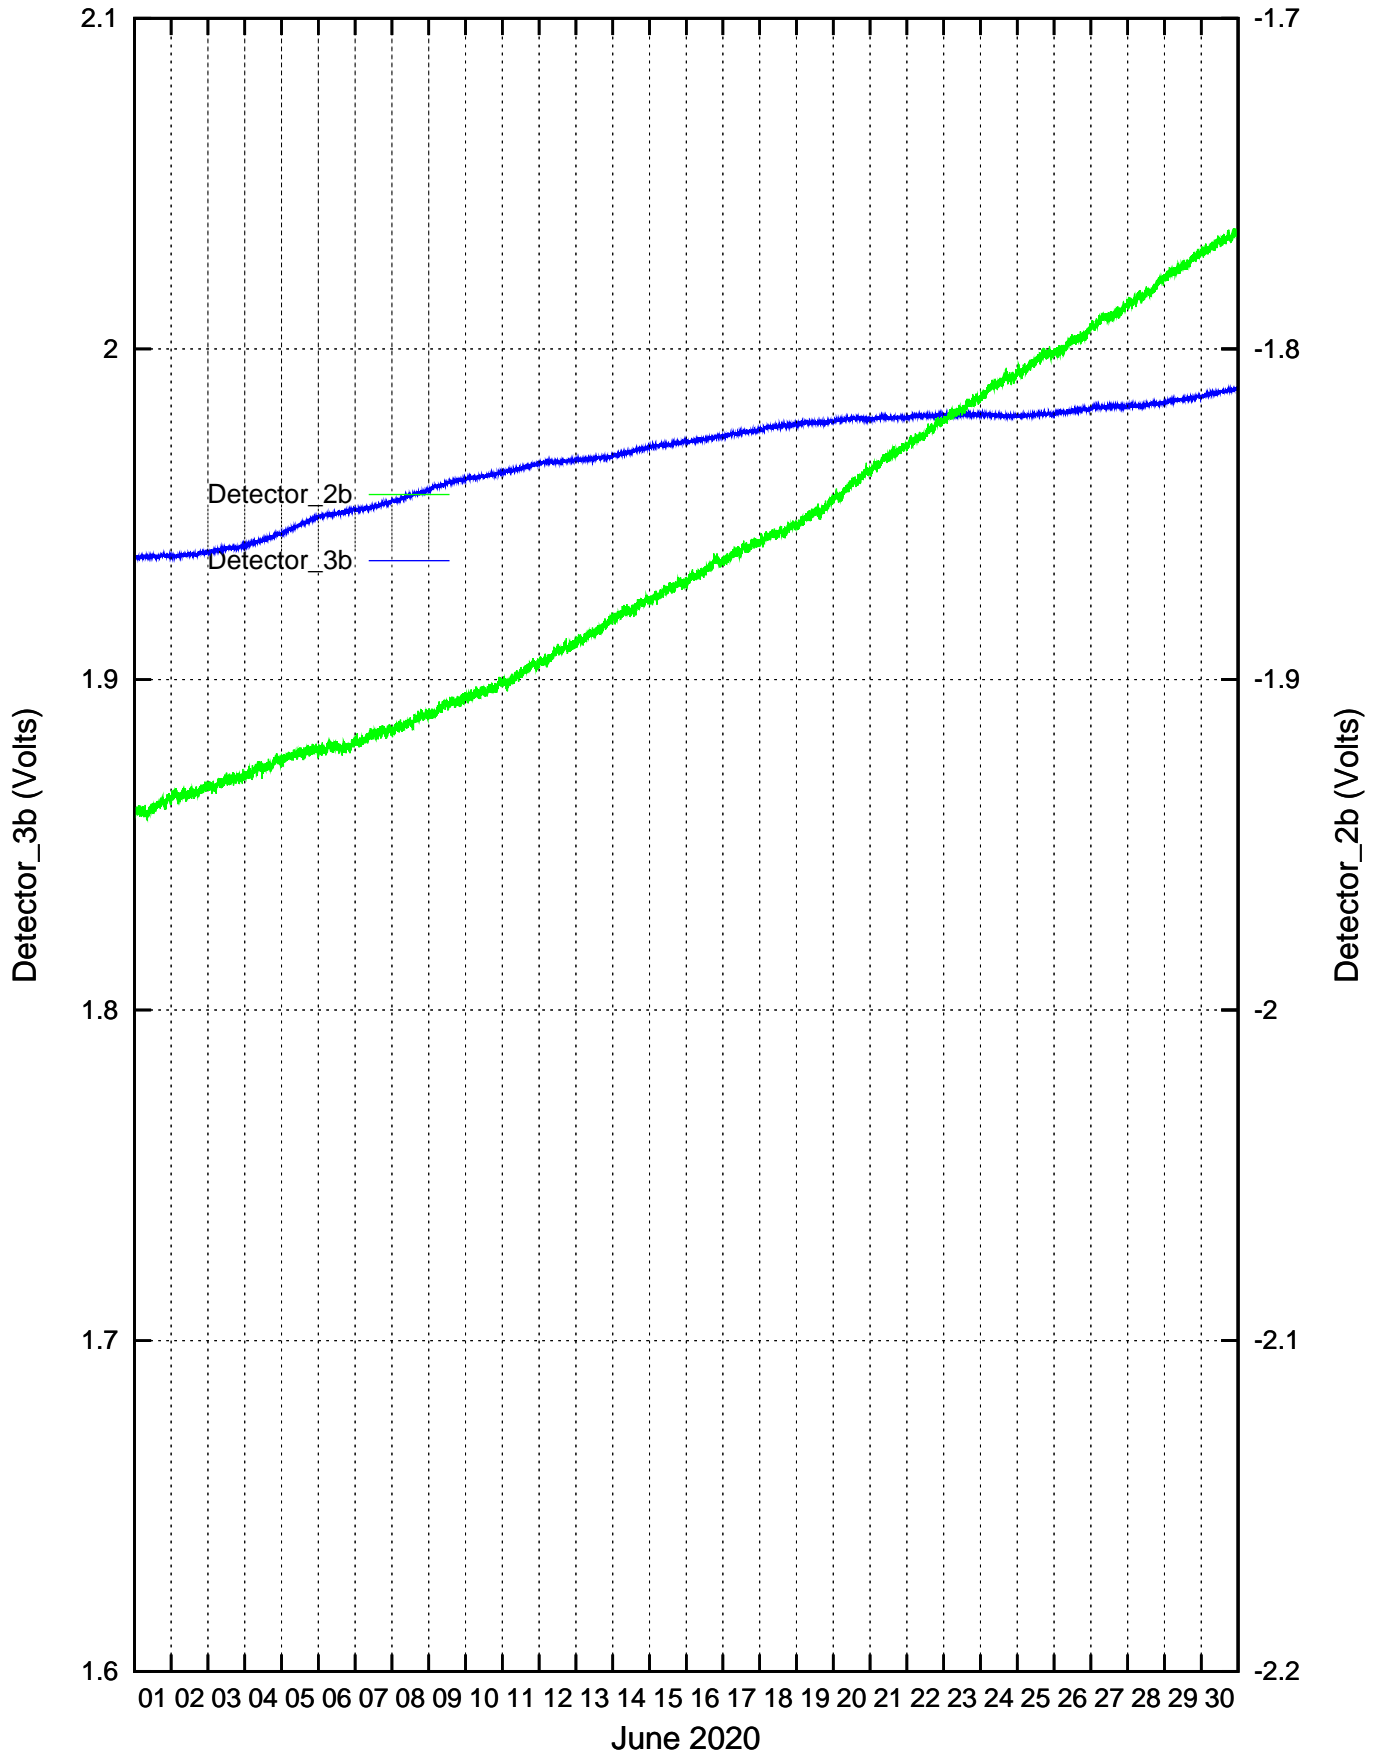

CdS/CdSe Detectors recordings: January 2020

# CdS/CdSe Detectors recordings: February 2020

CdS/CdSe Detectors recordings: March 2020

CdS/CdSe Detectors recordings: April 2020

CdS/CdSe Detectors recordings: May 2020

CdS/CdSe Detectors recordings: June 2020

CdS/CdSe Detectors recordings: July 2020

CdS/CdSe Detectors recordings: August 2020

CdS/CdSe Detectors recordings: September 2020

CdS/CdSe Detectors recordings: October 2020

CdS/CdSe Detectors recordings: November 2020