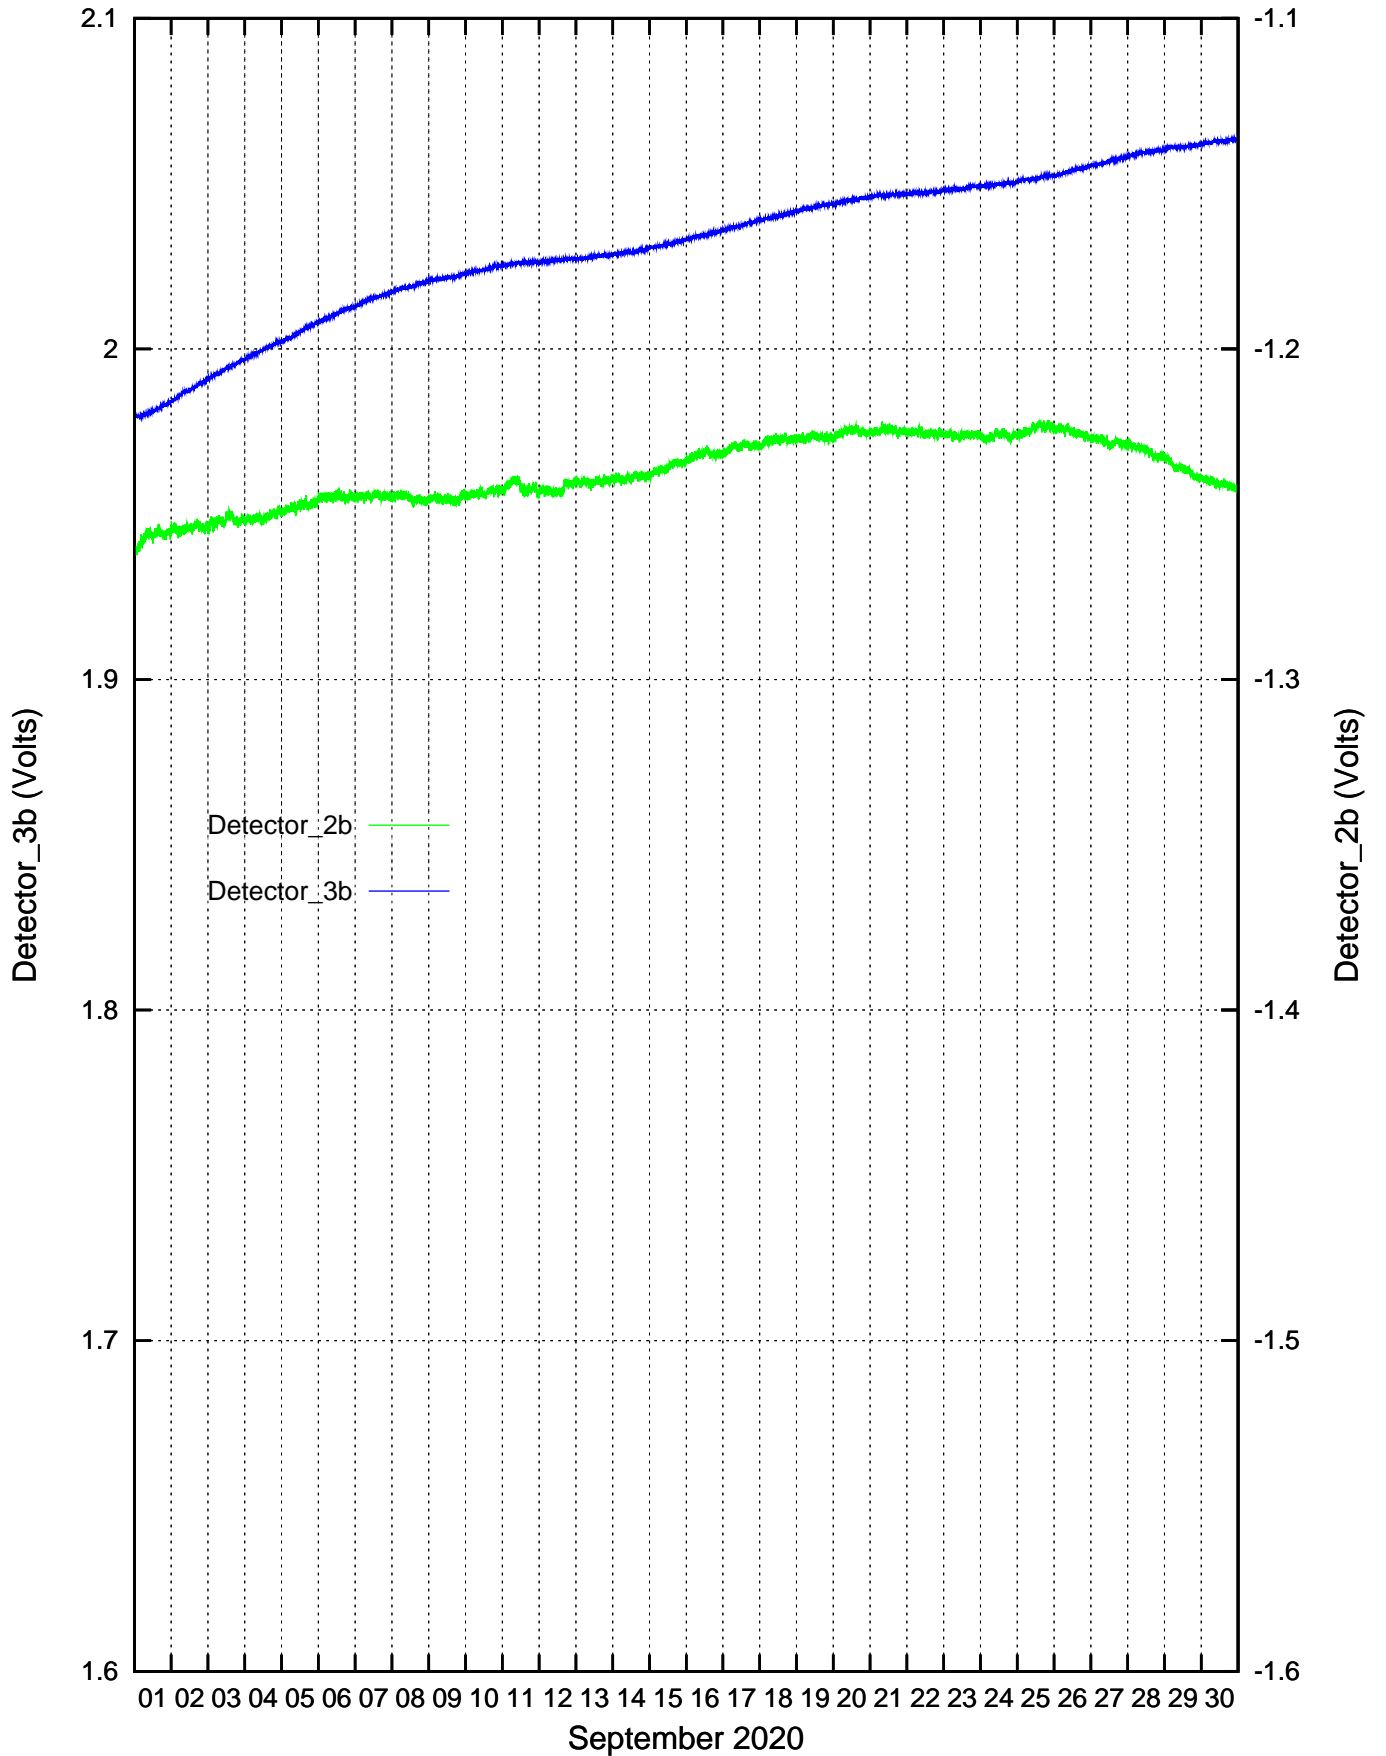

CdS/CdSe Detectors recordings: January 2020

# CdS/CdSe Detectors recordings: February 2020

CdS/CdSe Detectors recordings: March 2020

CdS/CdSe Detectors recordings: April 2020

CdS/CdSe Detectors recordings: May 2020

CdS/CdSe Detectors recordings: June 2020

CdS/CdSe Detectors recordings: July 2020

CdS/CdSe Detectors recordings: August 2020

CdS/CdSe Detectors recordings: September 2020

CdS/CdSe Detectors recordings: October 2020

CdS/CdSe Detectors recordings: November 2020