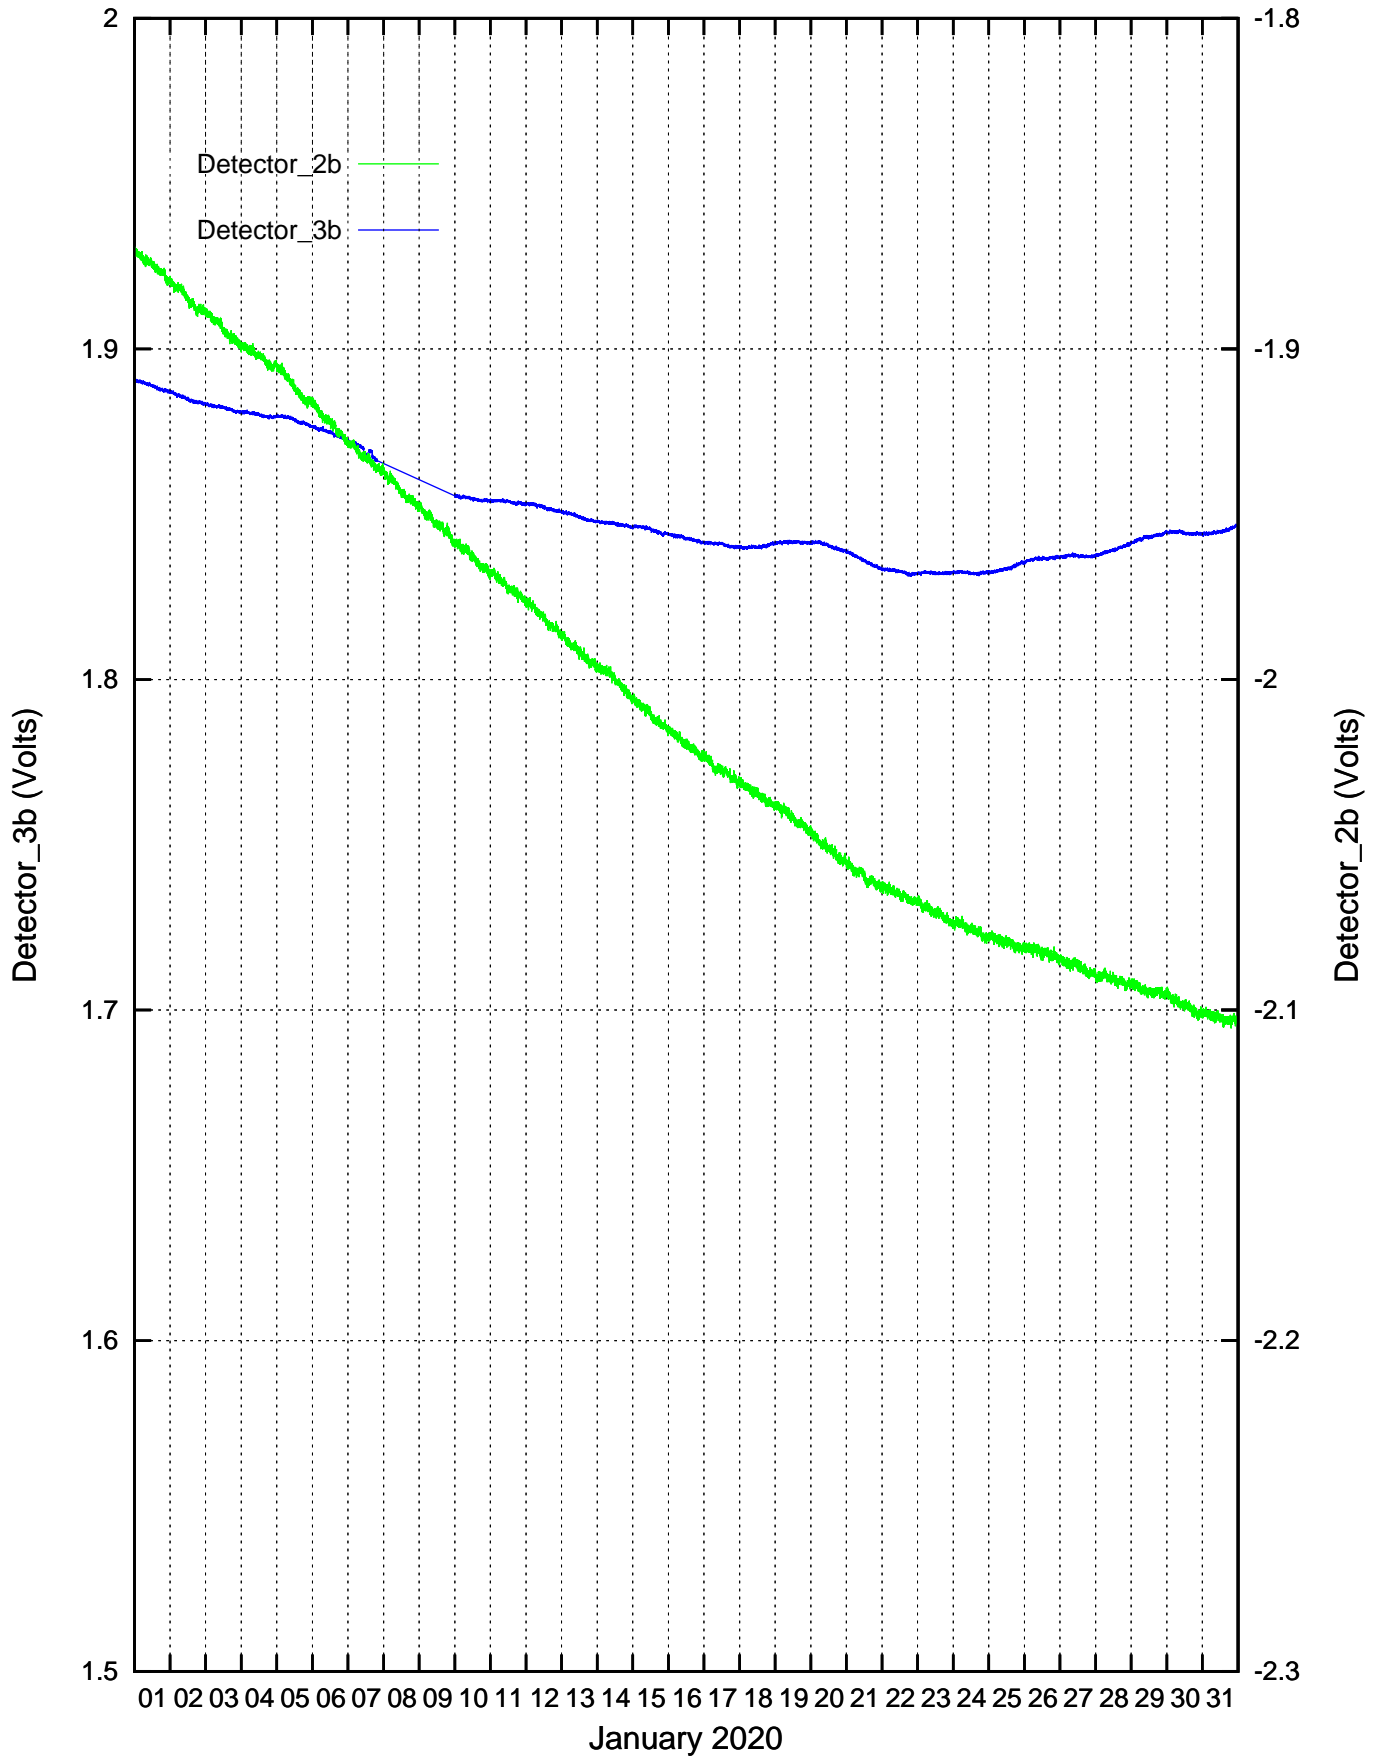

CdS/CdSe Detectors recordings: January 2020

# CdS/CdSe Detectors recordings: February 2020

CdS/CdSe Detectors recordings: March 2020

CdS/CdSe Detectors recordings: April 2020

CdS/CdSe Detectors recordings: May 2020

CdS/CdSe Detectors recordings: June 2020