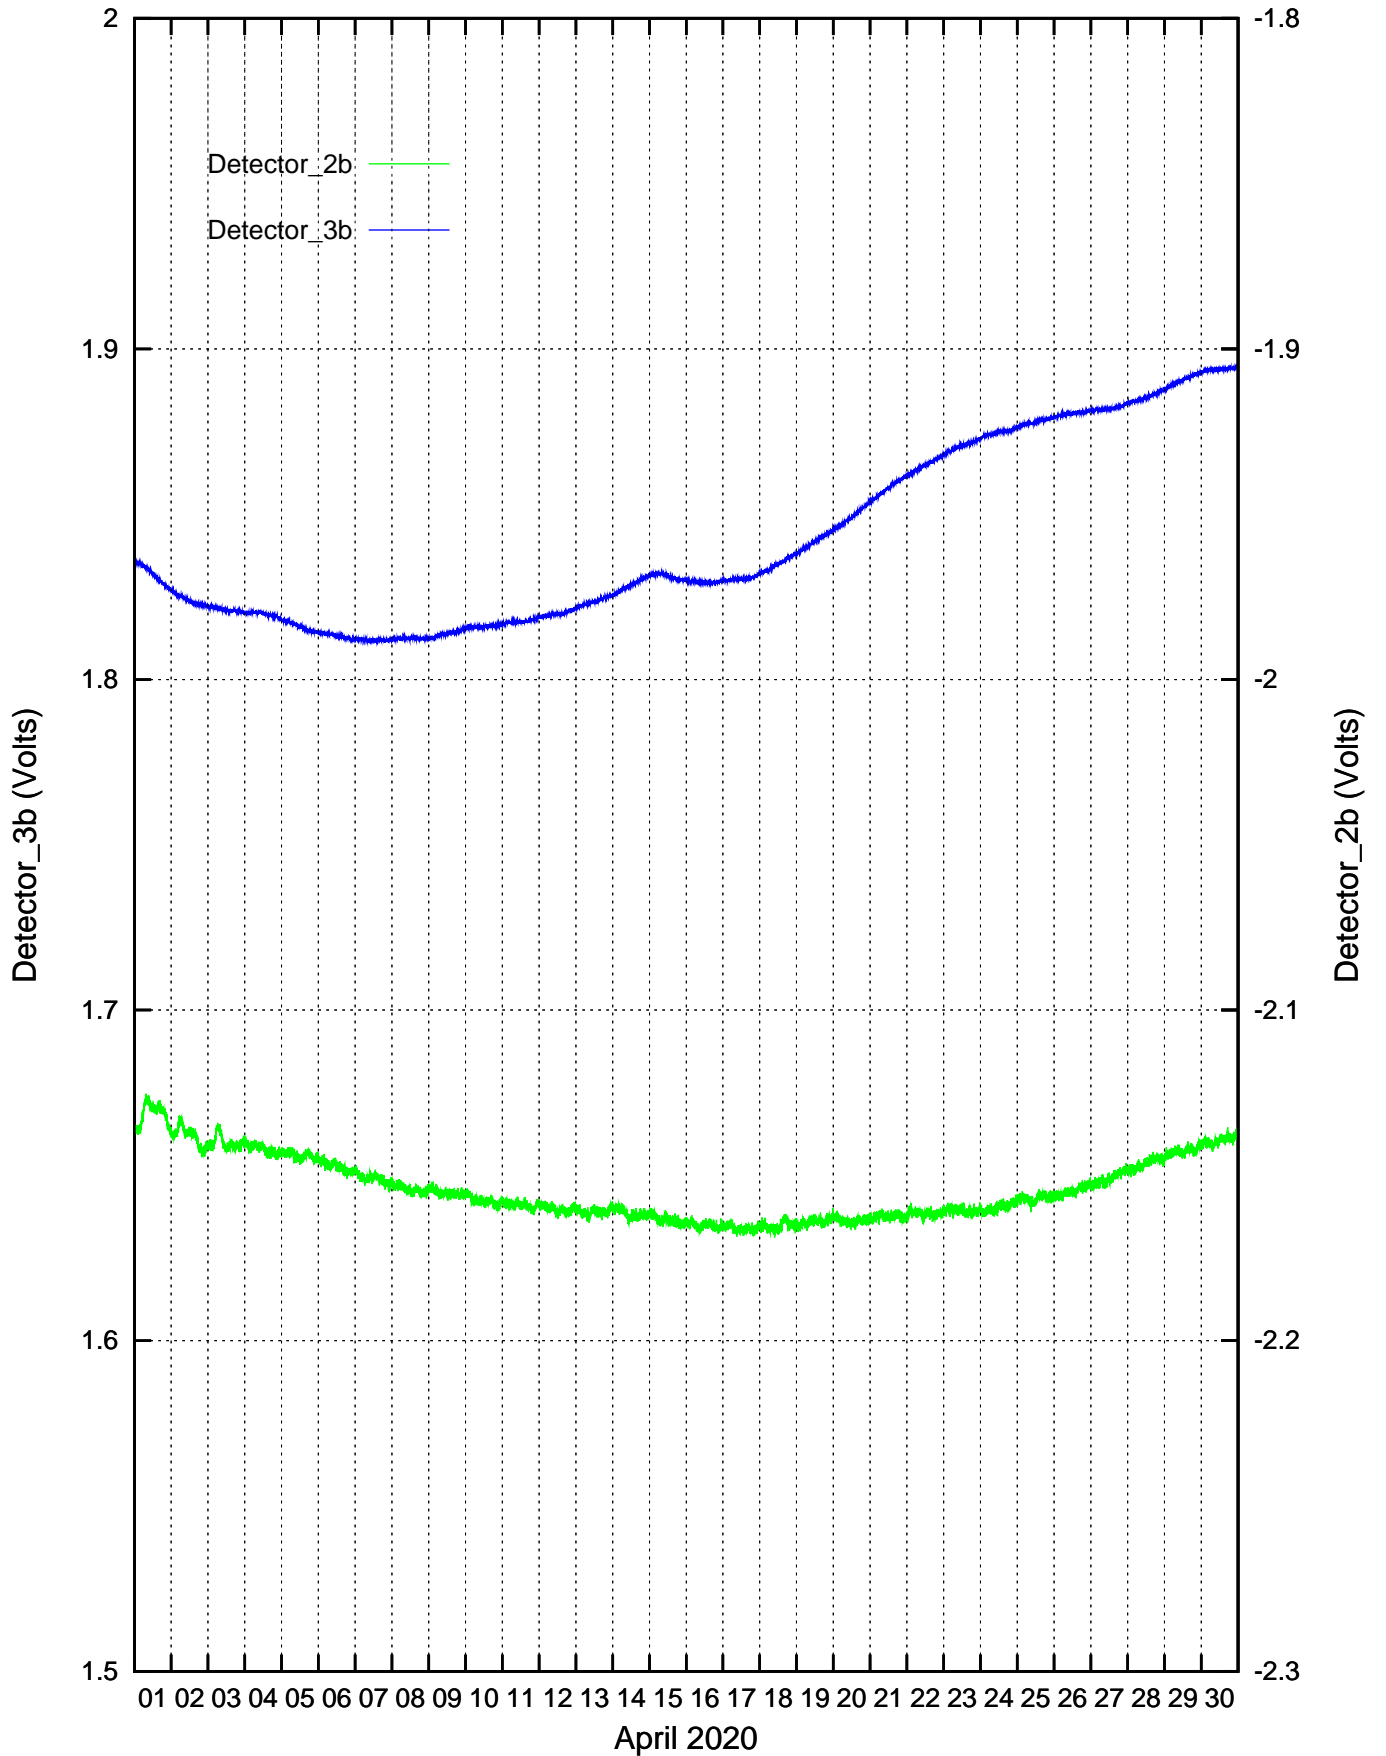

CdS/CdSe Detectors recordings: January 2020

# CdS/CdSe Detectors recordings: February 2020

CdS/CdSe Detectors recordings: March 2020

CdS/CdSe Detectors recordings: April 2020

CdS/CdSe Detectors recordings: May 2020

CdS/CdSe Detectors recordings: June 2020