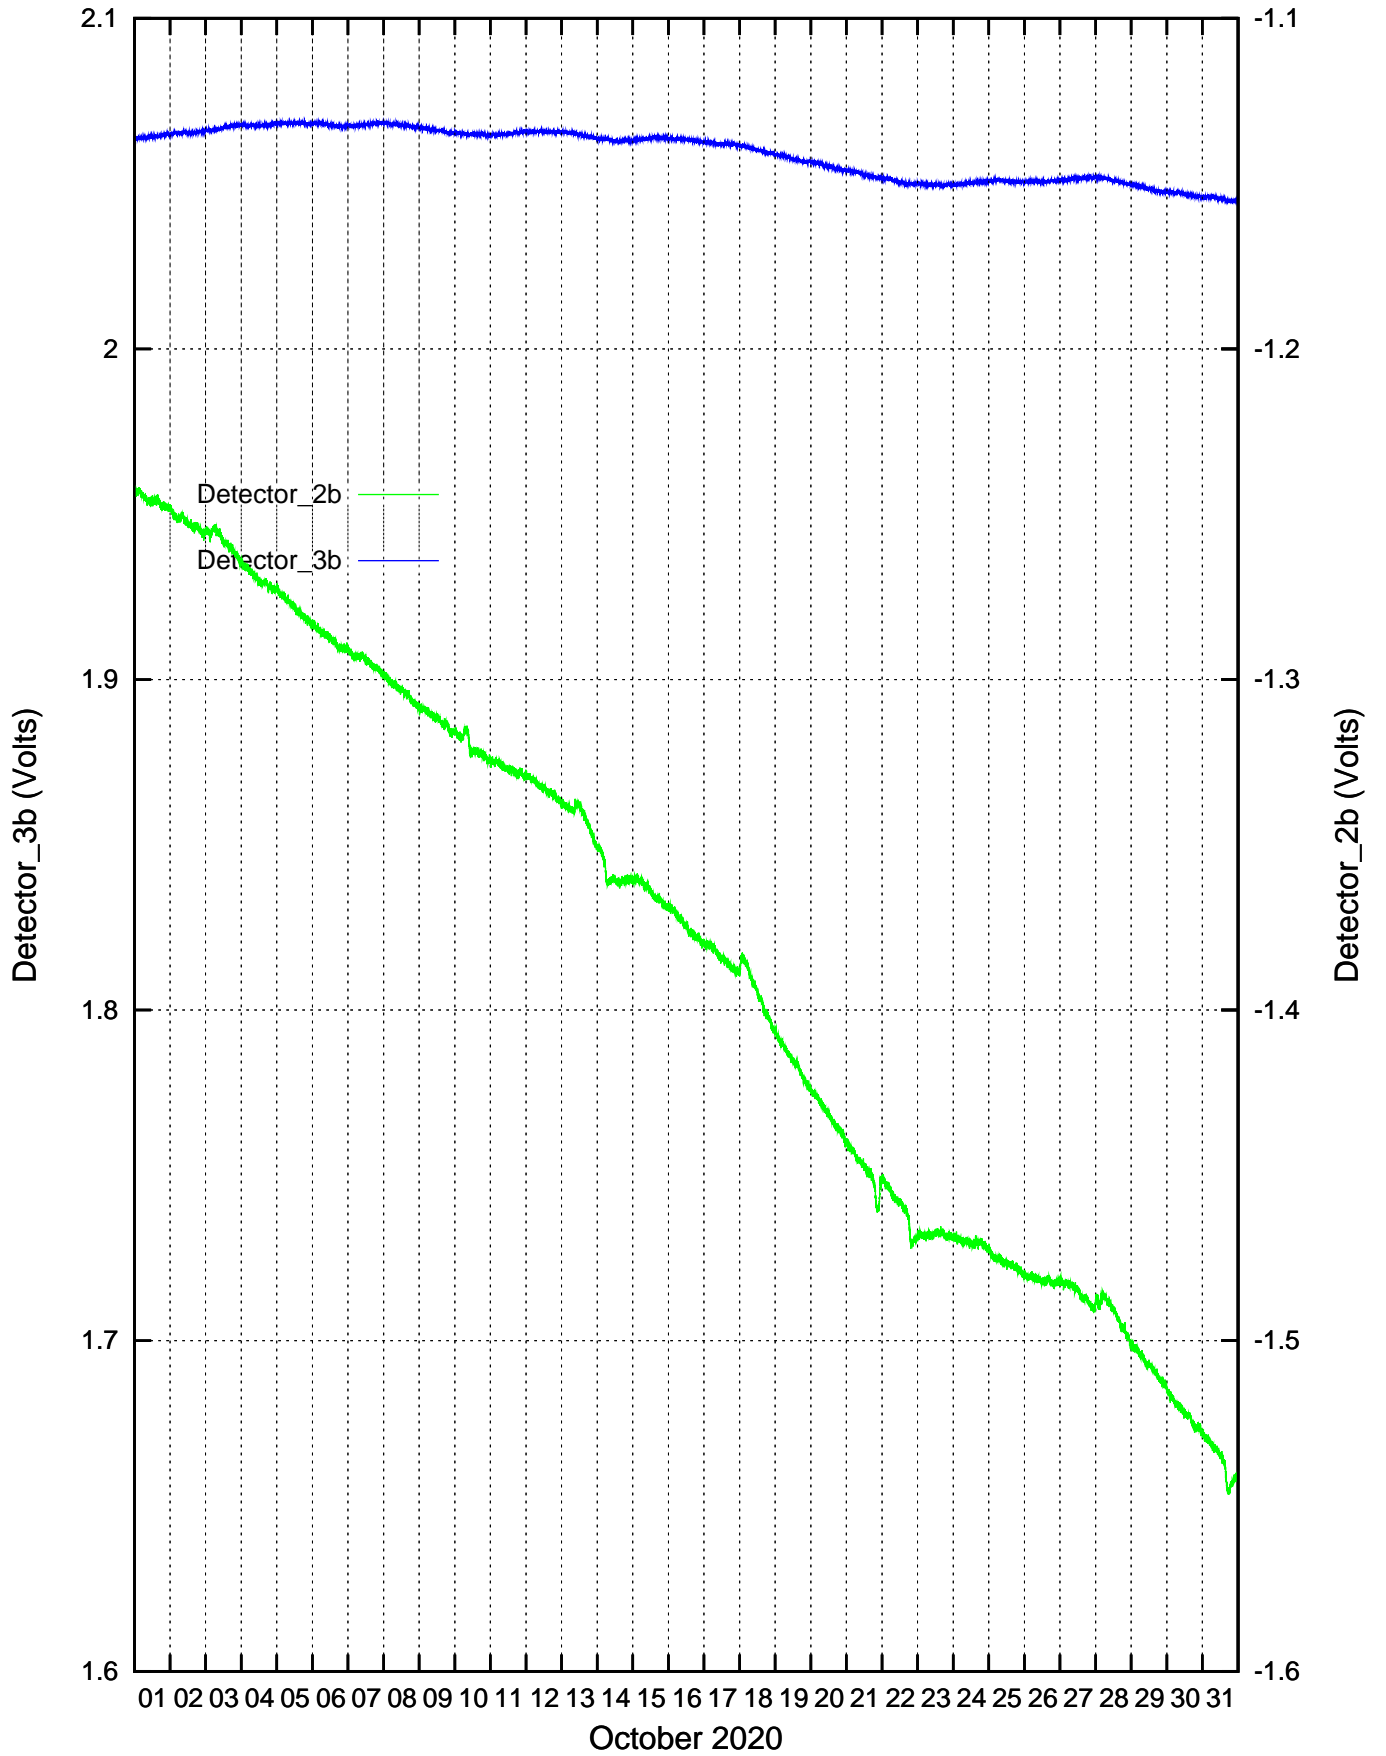

# CdS/CdSe Detectors recordings: February 2020

CdS/CdSe Detectors recordings: March 2020

CdS/CdSe Detectors recordings: April 2020

CdS/CdSe Detectors recordings: May 2020

CdS/CdSe Detectors recordings: June 2020

CdS/CdSe Detectors recordings: July 2020

CdS/CdSe Detectors recordings: August 2020

CdS/CdSe Detectors recordings: September 2020

CdS/CdSe Detectors recordings: October 2020

CdS/CdSe Detectors recordings: November 2020