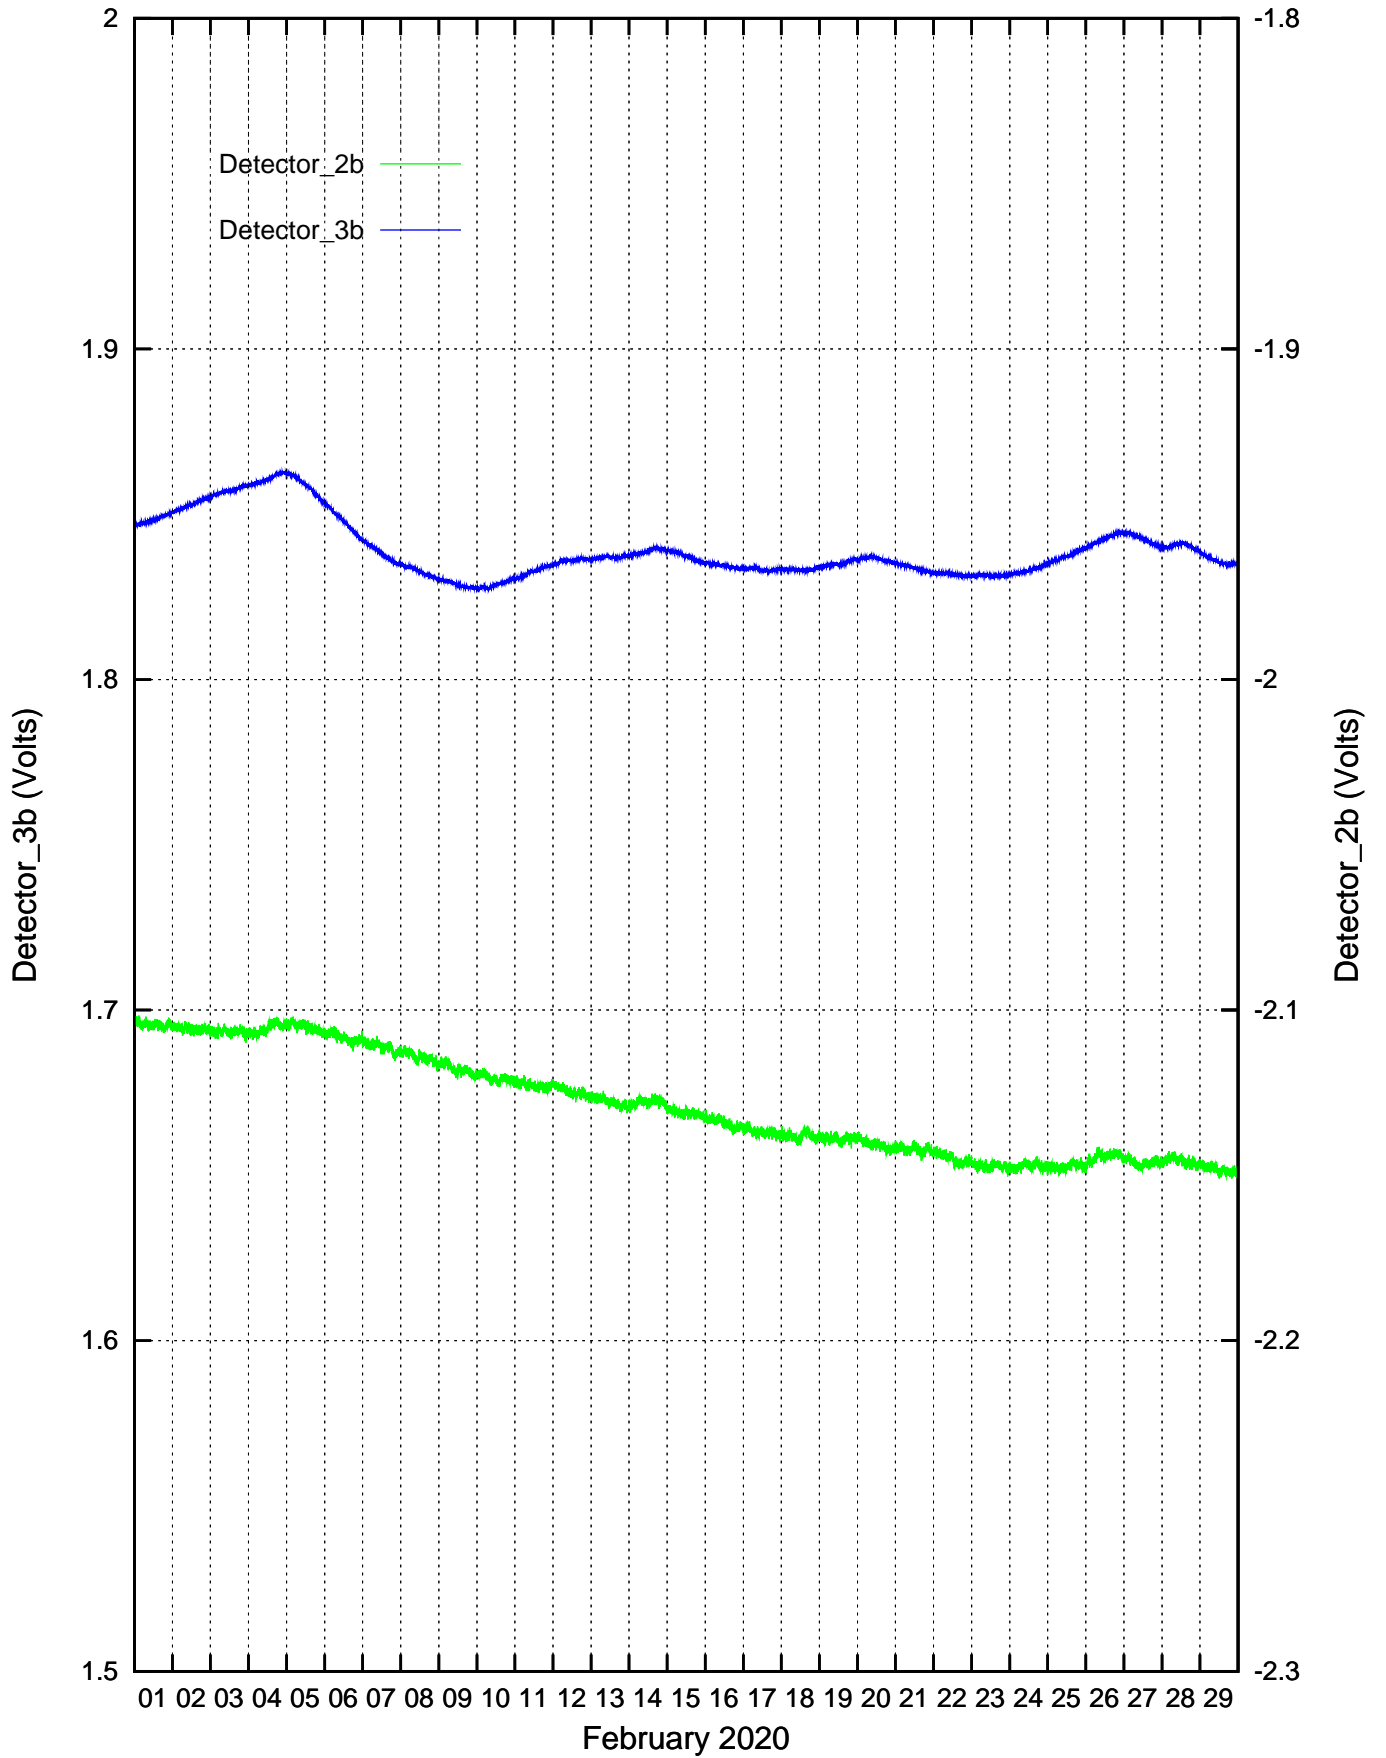

CdS/CdSe Detectors recordings: January 2020

# CdS/CdSe Detectors recordings: February 2020

CdS/CdSe Detectors recordings: March 2020

CdS/CdSe Detectors recordings: April 2020

CdS/CdSe Detectors recordings: May 2020

CdS/CdSe Detectors recordings: June 2020