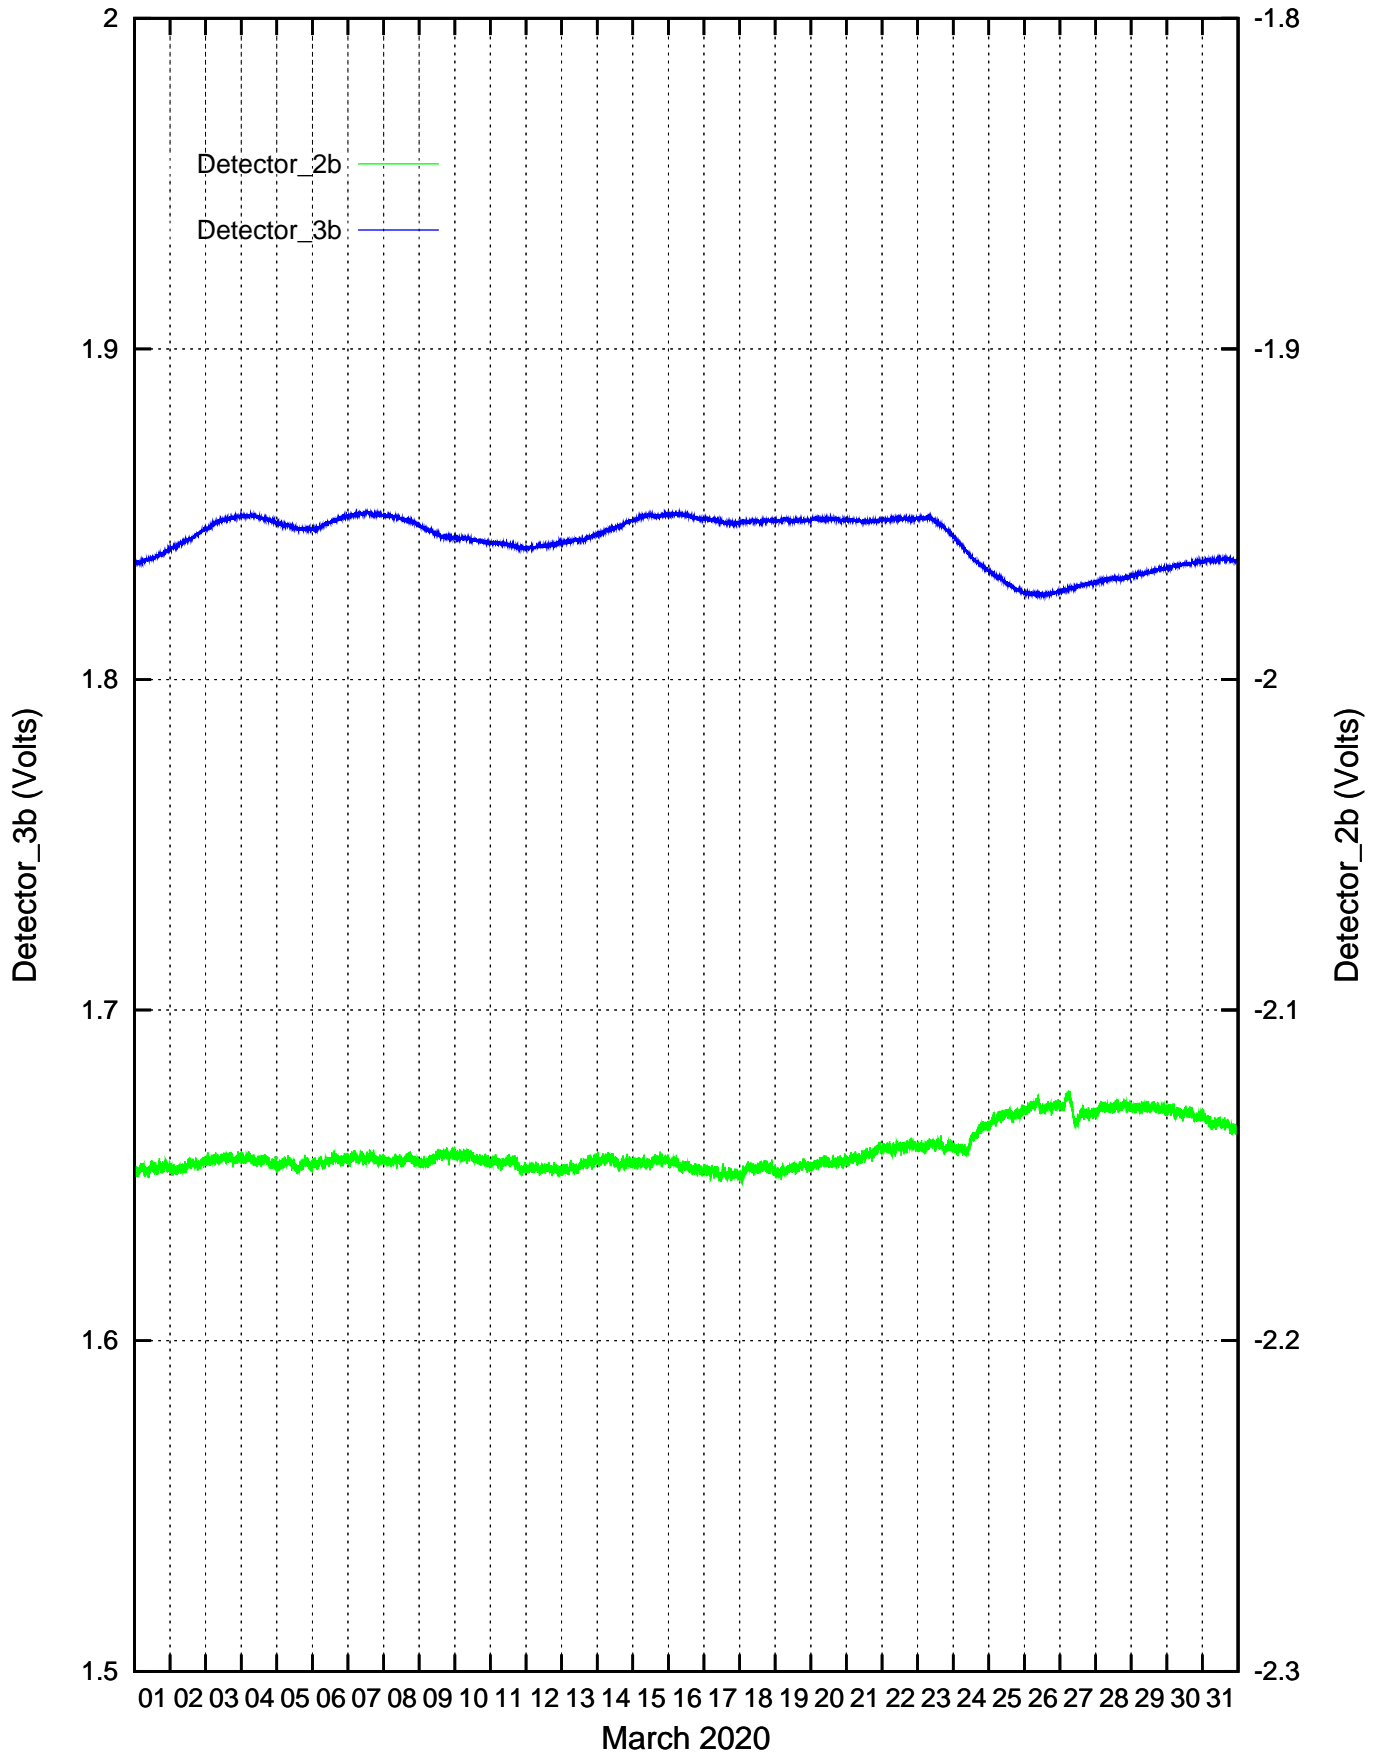

CdS/CdSe Detectors recordings: January 2020

# CdS/CdSe Detectors recordings: February 2020

CdS/CdSe Detectors recordings: March 2020

CdS/CdSe Detectors recordings: April 2020

CdS/CdSe Detectors recordings: May 2020

CdS/CdSe Detectors recordings: June 2020