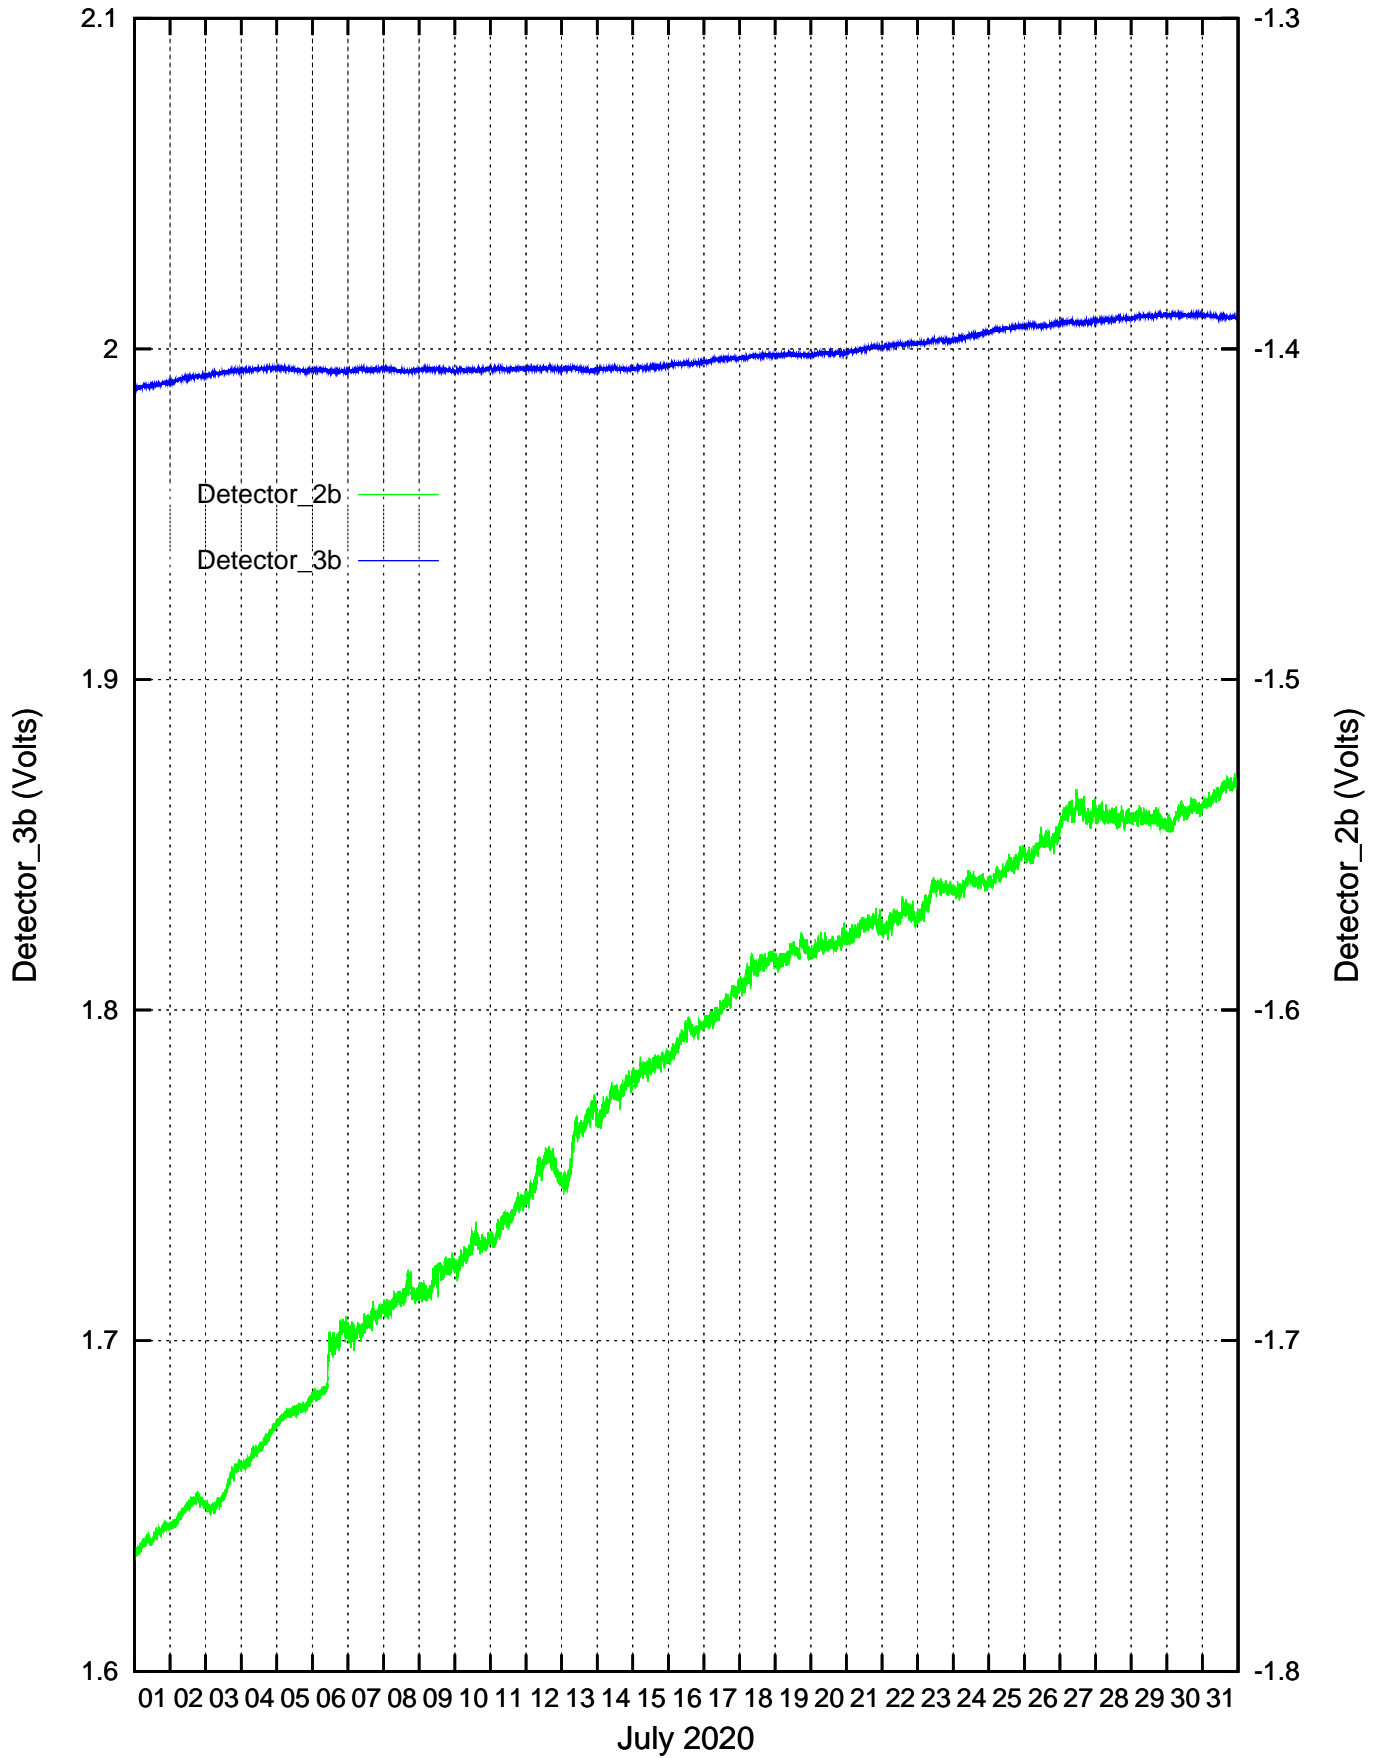

CdS/CdSe Detectors recordings: January 2020

# CdS/CdSe Detectors recordings: February 2020

CdS/CdSe Detectors recordings: March 2020

CdS/CdSe Detectors recordings: April 2020

CdS/CdSe Detectors recordings: May 2020

CdS/CdSe Detectors recordings: June 2020

CdS/CdSe Detectors recordings: July 2020

CdS/CdSe Detectors recordings: August 2020

CdS/CdSe Detectors recordings: September 2020

CdS/CdSe Detectors recordings: October 2020

CdS/CdSe Detectors recordings: November 2020