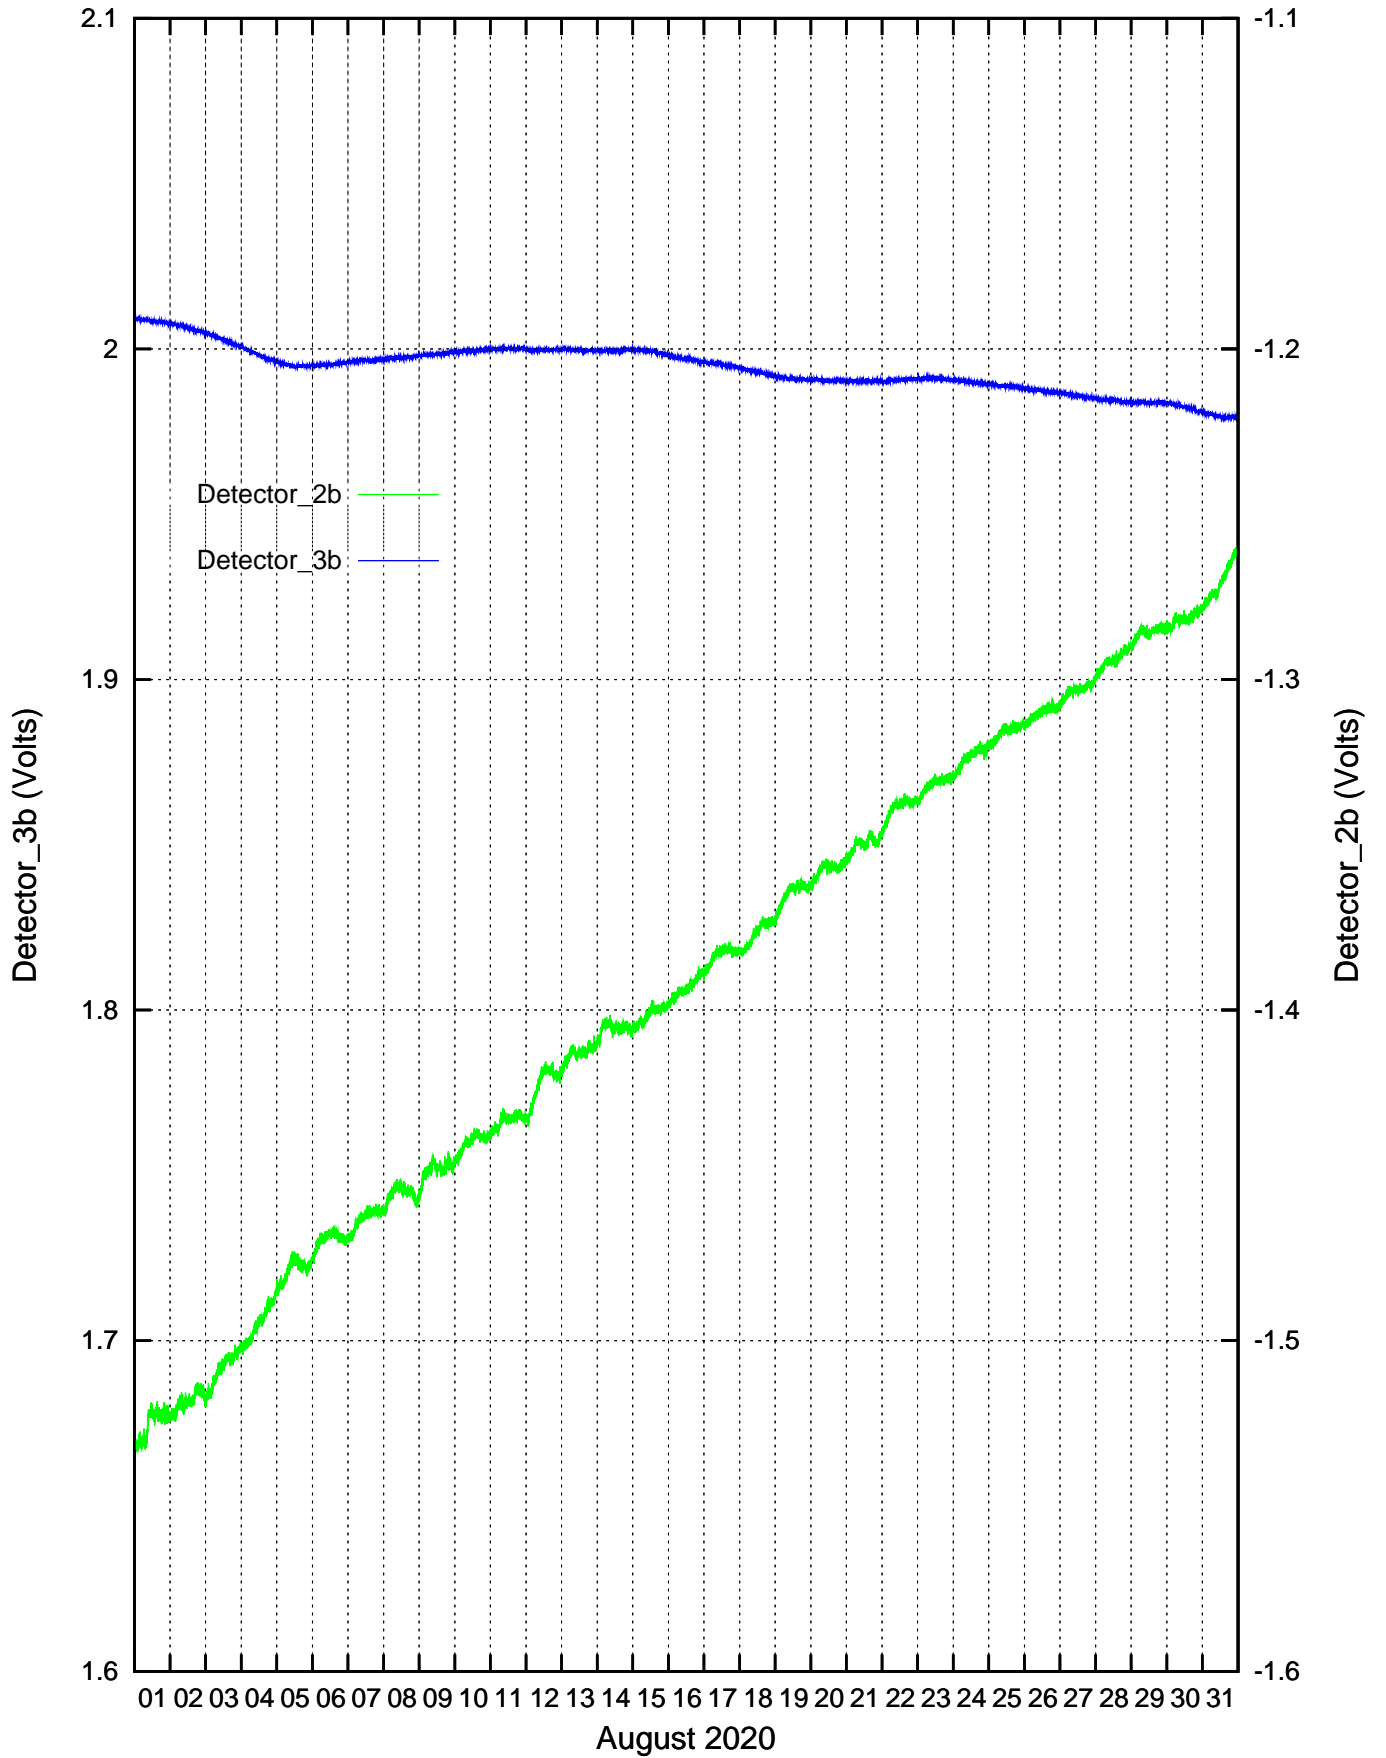

CdS/CdSe Detectors recordings: September 2020