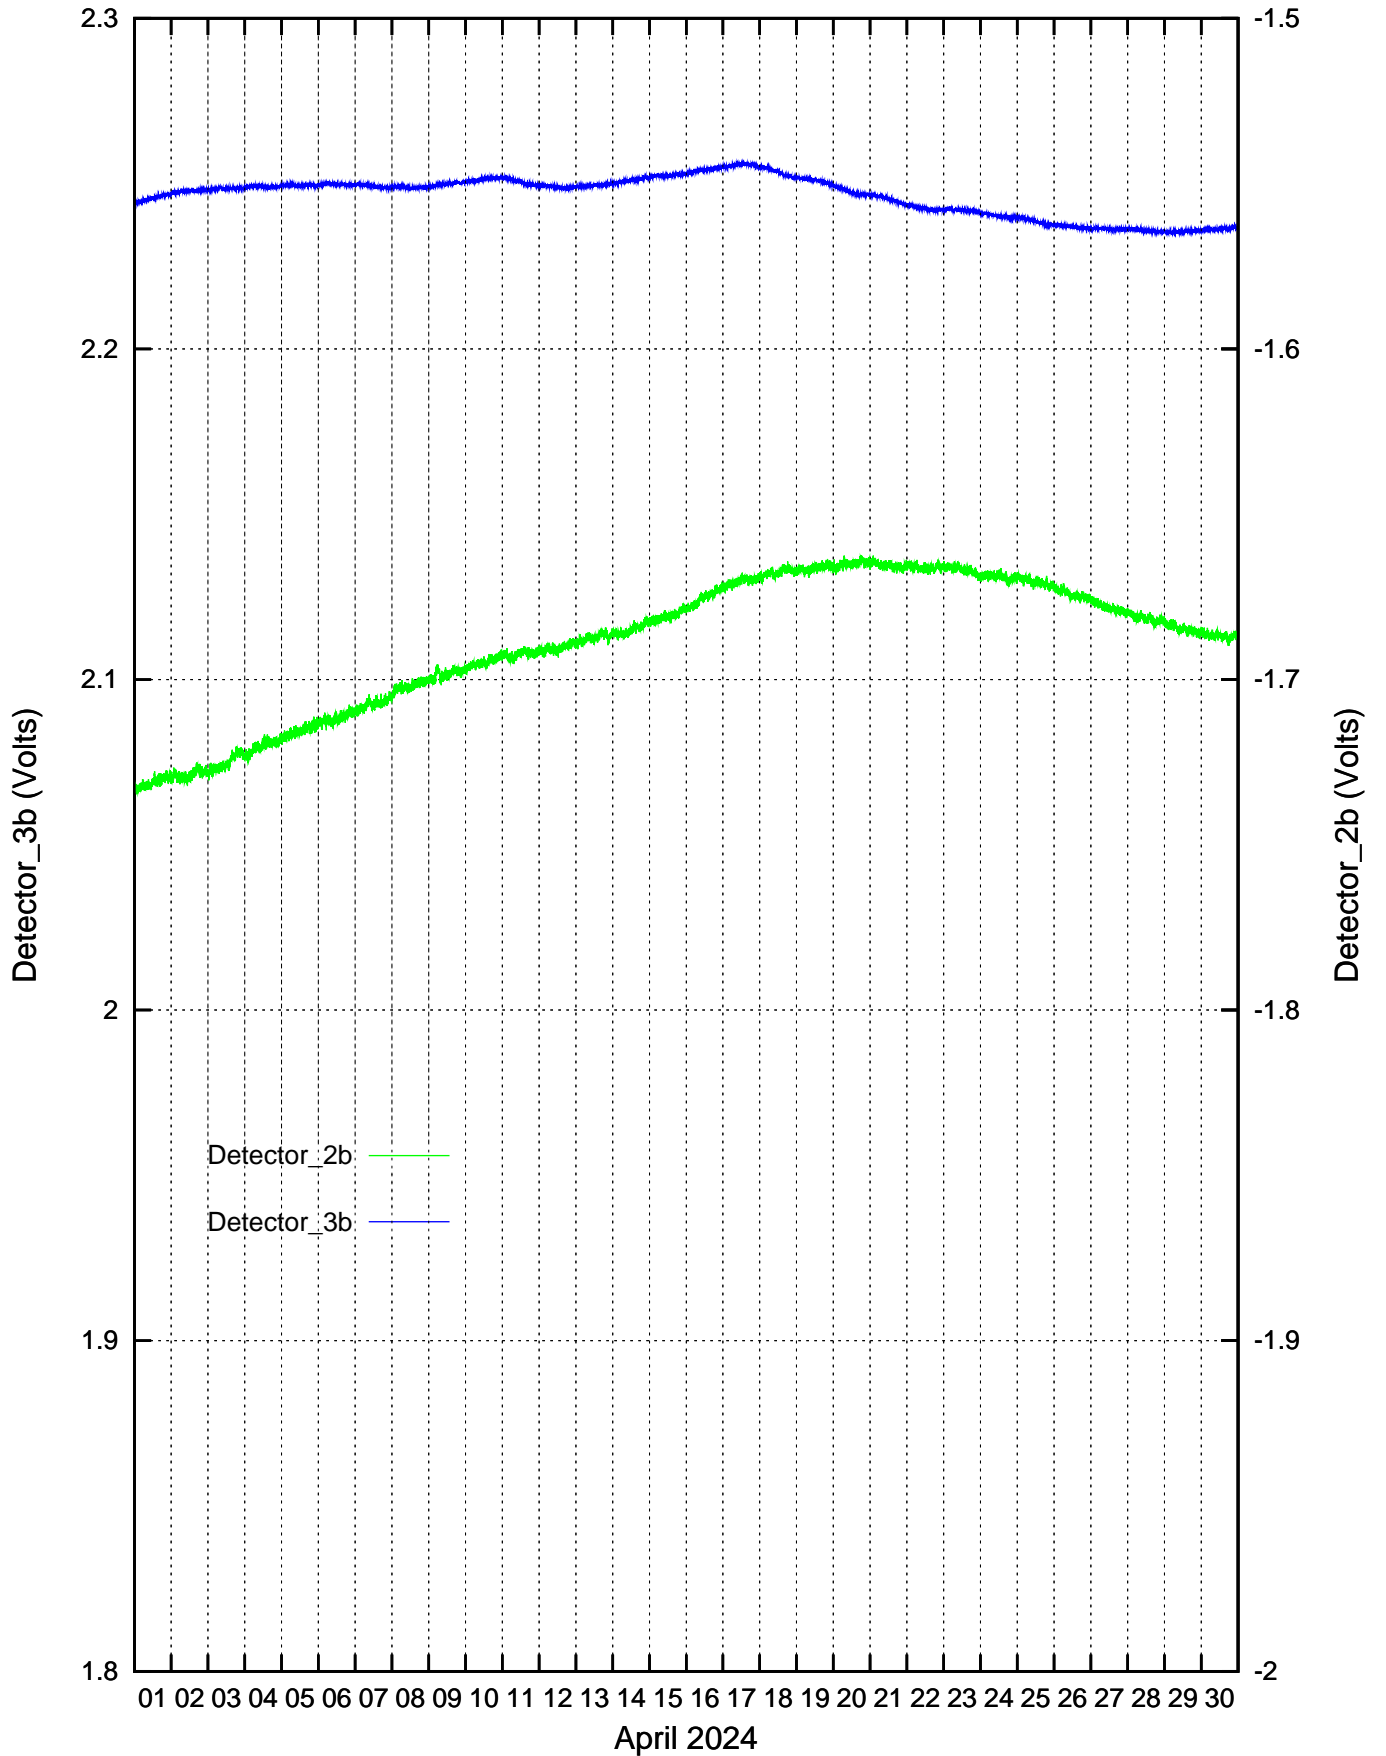

CdS/CdSe Detectors recordings: January 2024

CdS/CdSe Detectors recordings: February 2024

CdS/CdSe Detectors recordings: March 2024

CdS/CdSe Detectors recordings: April 2024

CdS/CdSe Detectors recordings: May 2024

CdS/CdSe Detectors recordings: June 2024

CdS/CdSe Detectors recordings: July 2024

CdS/CdSe Detectors recordings: August 2024

CdS/CdSe Detectors recordings: September 2024

CdS/CdSe Detectors recordings: October 2024

CdS/CdSe Detectors recordings: November 2024

CdS/CdSe Detectors recordings: December 2024