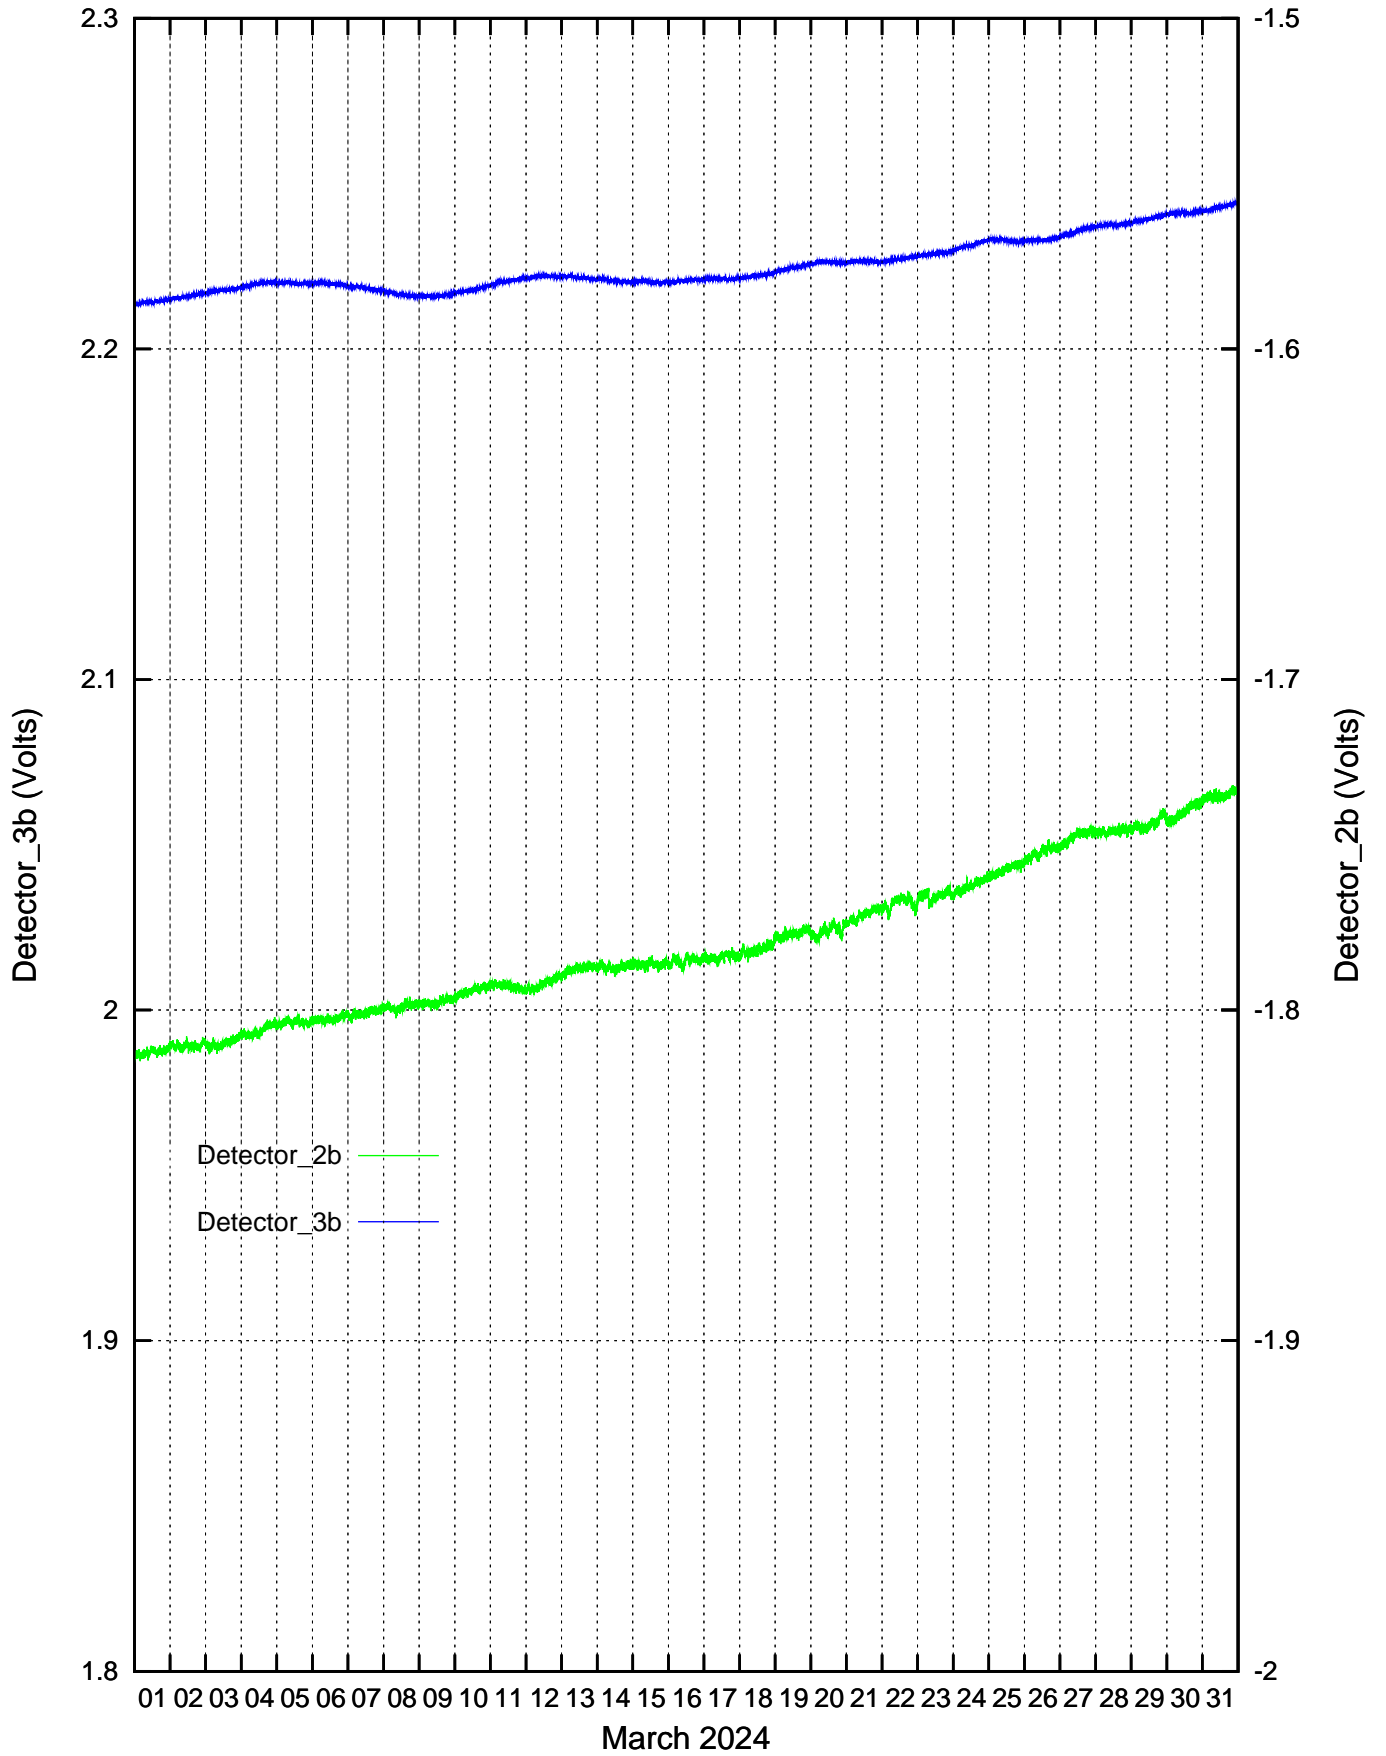

CdS/CdSe Detectors recordings: January 2024

CdS/CdSe Detectors recordings: February 2024

CdS/CdSe Detectors recordings: March 2024

CdS/CdSe Detectors recordings: April 2024

CdS/CdSe Detectors recordings: May 2024

CdS/CdSe Detectors recordings: June 2024

CdS/CdSe Detectors recordings: July 2024

CdS/CdSe Detectors recordings: August 2024

CdS/CdSe Detectors recordings: September 2024

CdS/CdSe Detectors recordings: October 2024

CdS/CdSe Detectors recordings: November 2024

CdS/CdSe Detectors recordings: December 2024