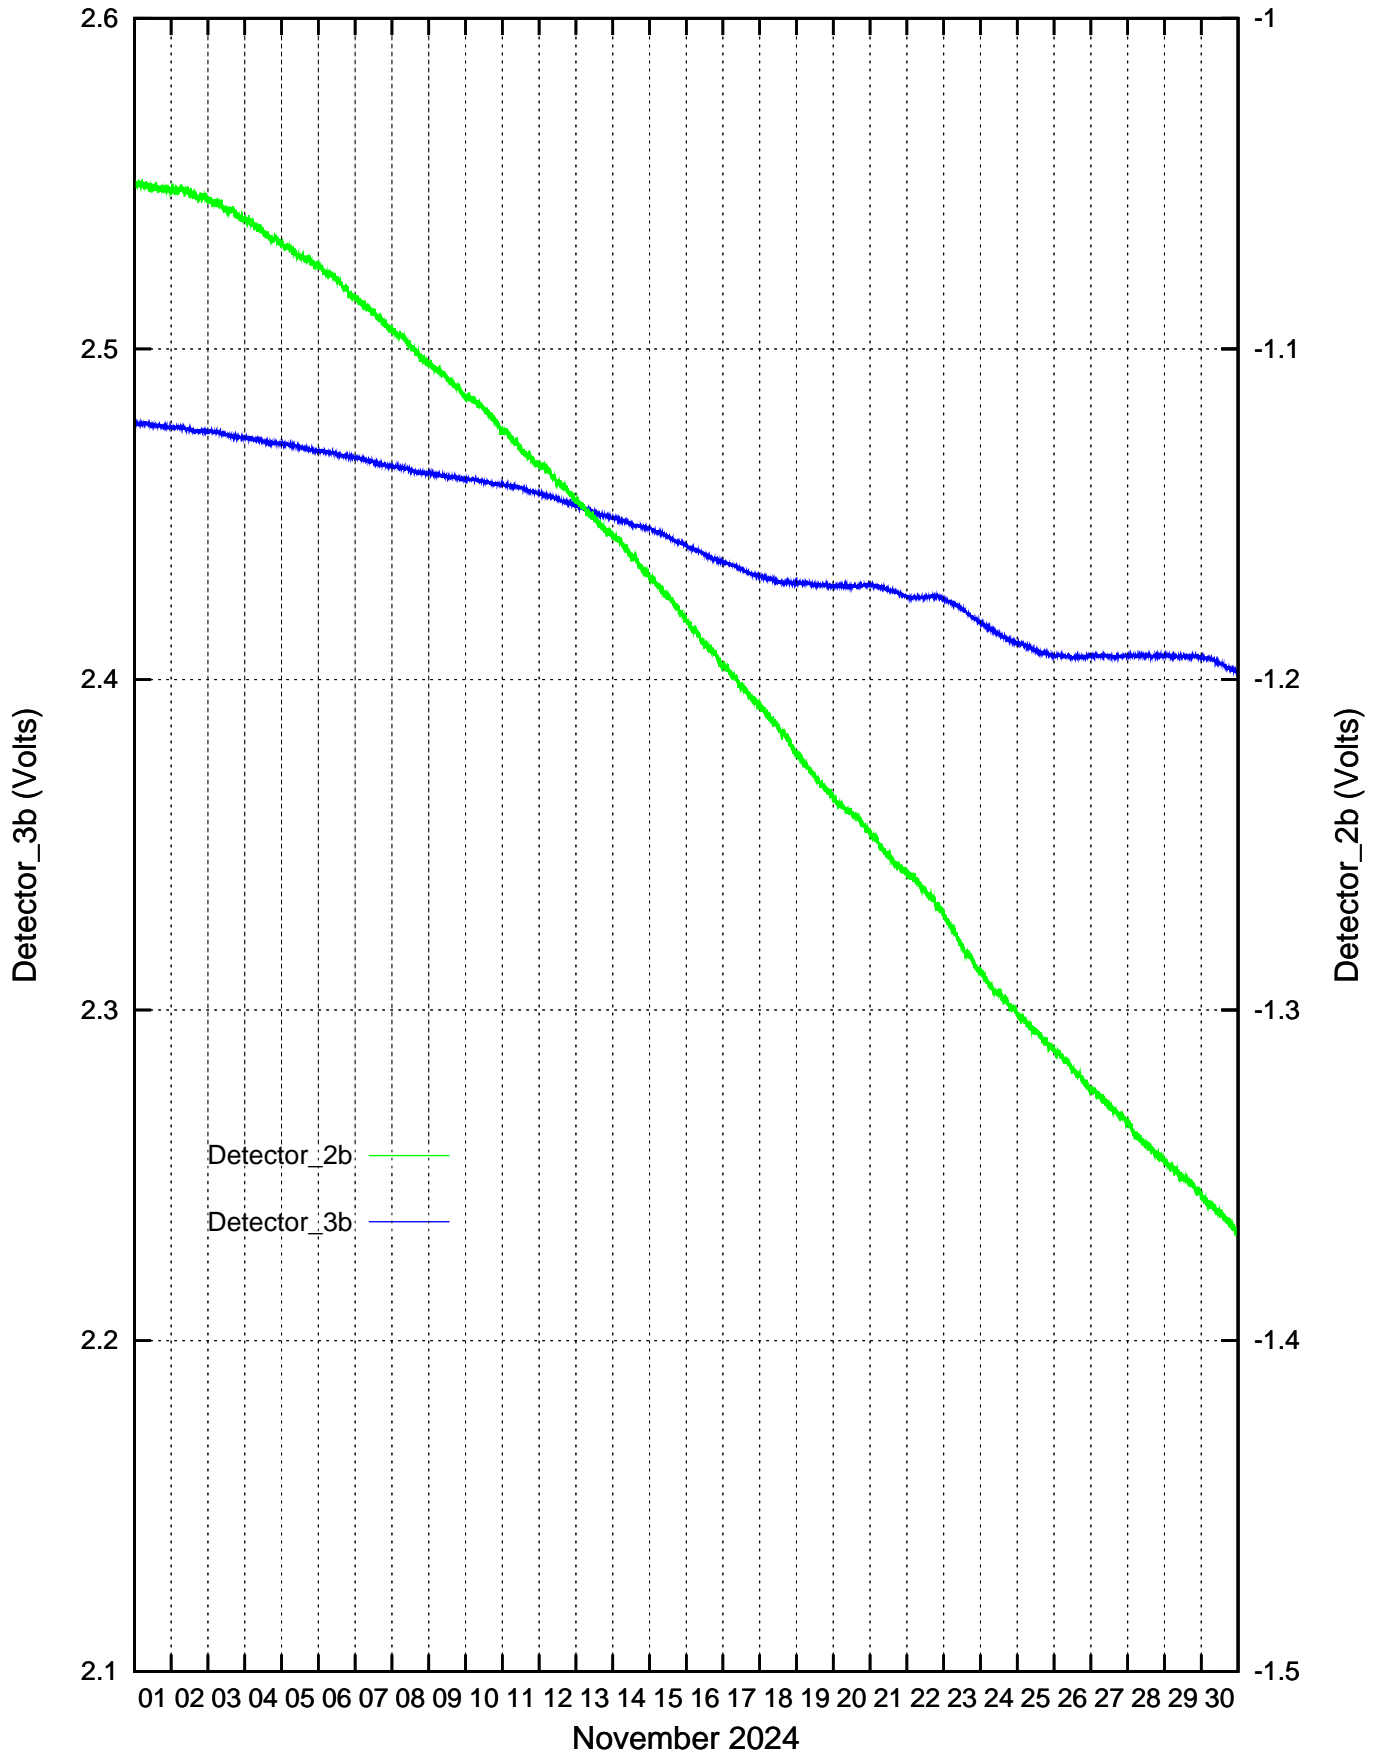

CdS/CdSe Detectors recordings: January 2024

CdS/CdSe Detectors recordings: February 2024

CdS/CdSe Detectors recordings: March 2024

CdS/CdSe Detectors recordings: April 2024

CdS/CdSe Detectors recordings: May 2024

CdS/CdSe Detectors recordings: June 2024

CdS/CdSe Detectors recordings: July 2024

CdS/CdSe Detectors recordings: August 2024

CdS/CdSe Detectors recordings: September 2024

CdS/CdSe Detectors recordings: October 2024

CdS/CdSe Detectors recordings: November 2024

CdS/CdSe Detectors recordings: December 2024