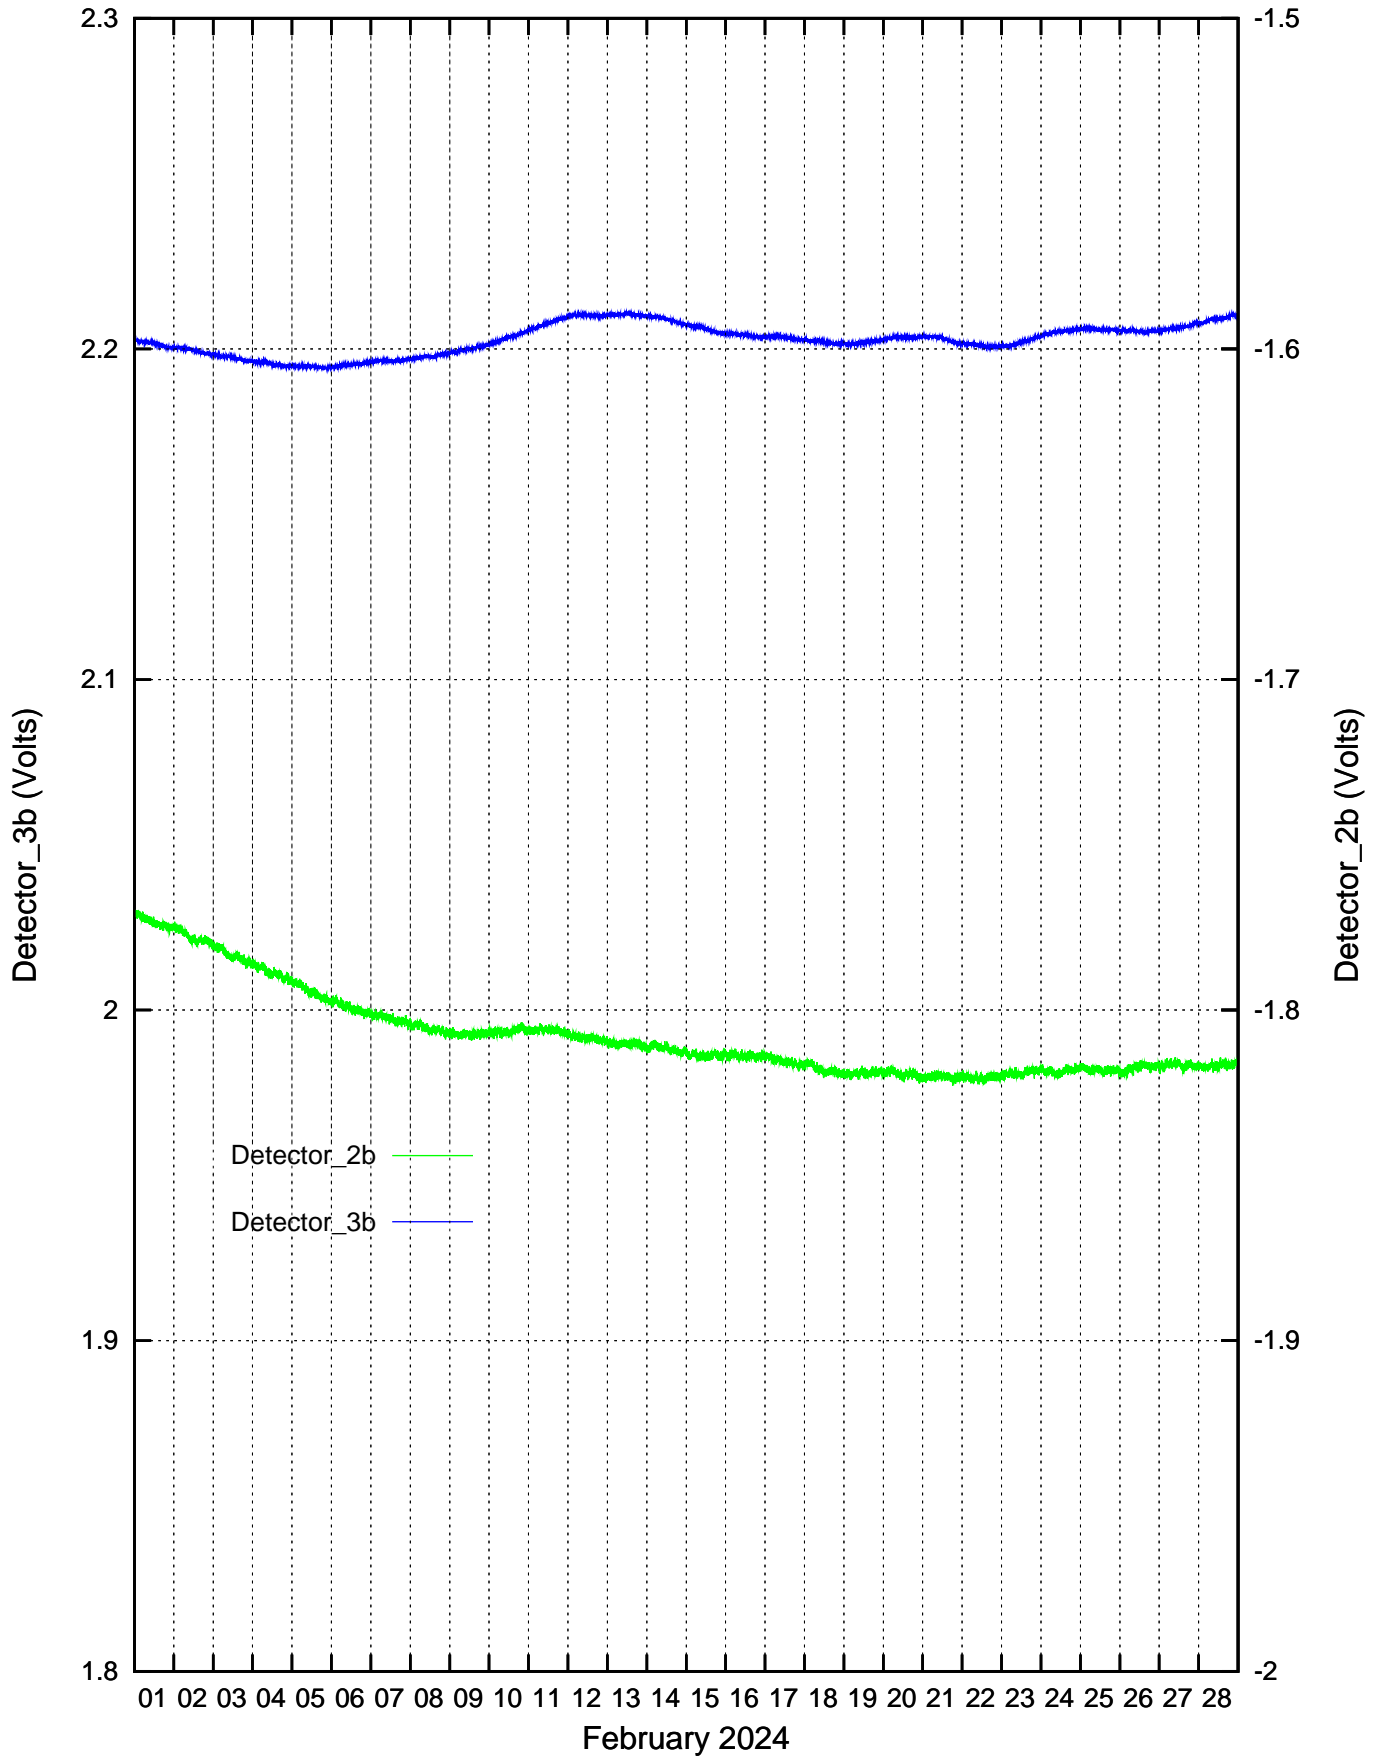

CdS/CdSe Detectors recordings: January 2024

CdS/CdSe Detectors recordings: February 2024

CdS/CdSe Detectors recordings: March 2024

CdS/CdSe Detectors recordings: April 2024

CdS/CdSe Detectors recordings: May 2024

CdS/CdSe Detectors recordings: June 2024

CdS/CdSe Detectors recordings: July 2024

CdS/CdSe Detectors recordings: August 2024

CdS/CdSe Detectors recordings: September 2024

CdS/CdSe Detectors recordings: October 2024

CdS/CdSe Detectors recordings: November 2024

CdS/CdSe Detectors recordings: December 2024