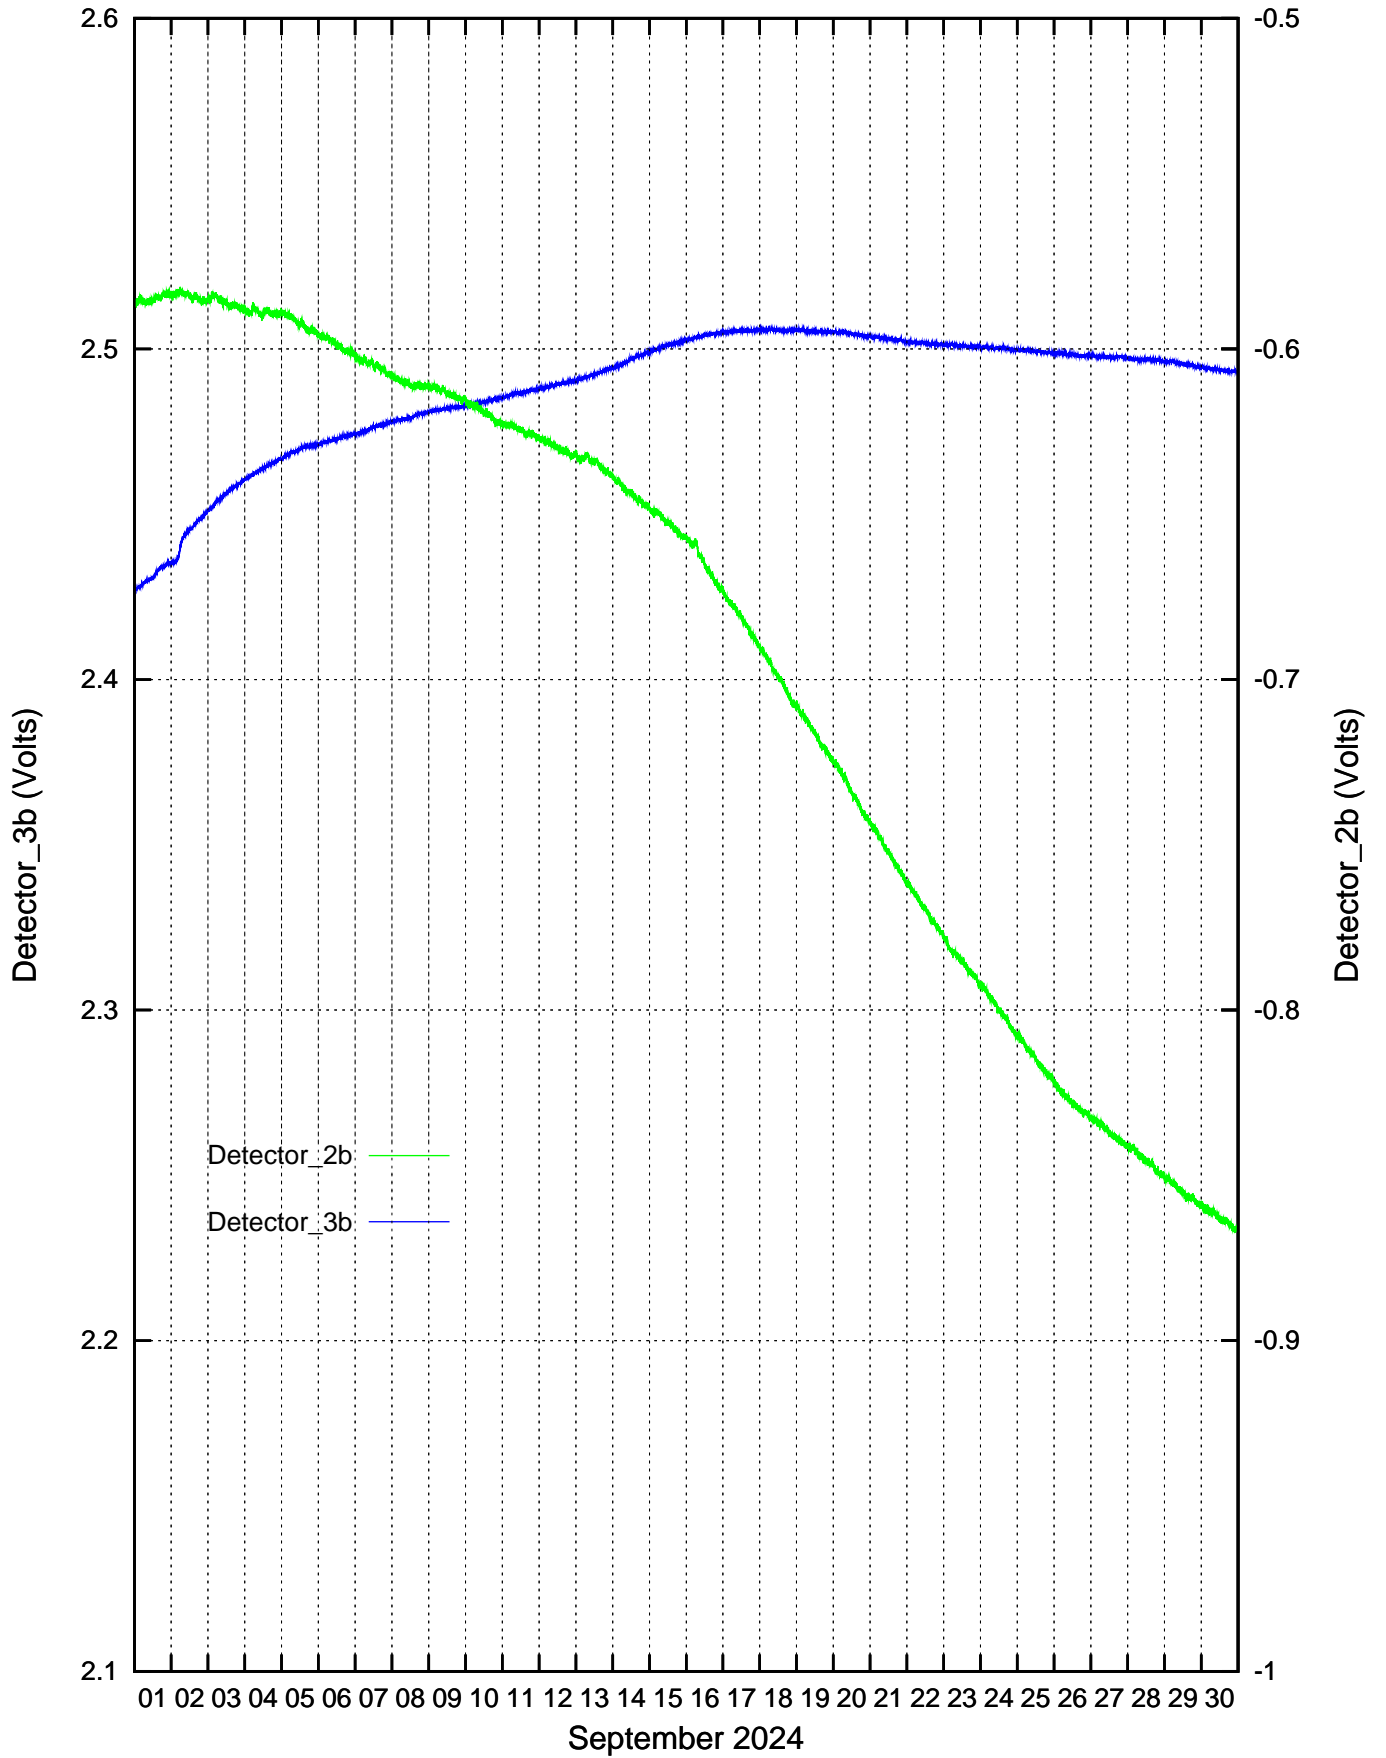

CdS/CdSe Detectors recordings: June 2024

CdS/CdSe Detectors recordings: July 2024

CdS/CdSe Detectors recordings: August 2024

CdS/CdSe Detectors recordings: September 2024

CdS/CdSe Detectors recordings: October 2024