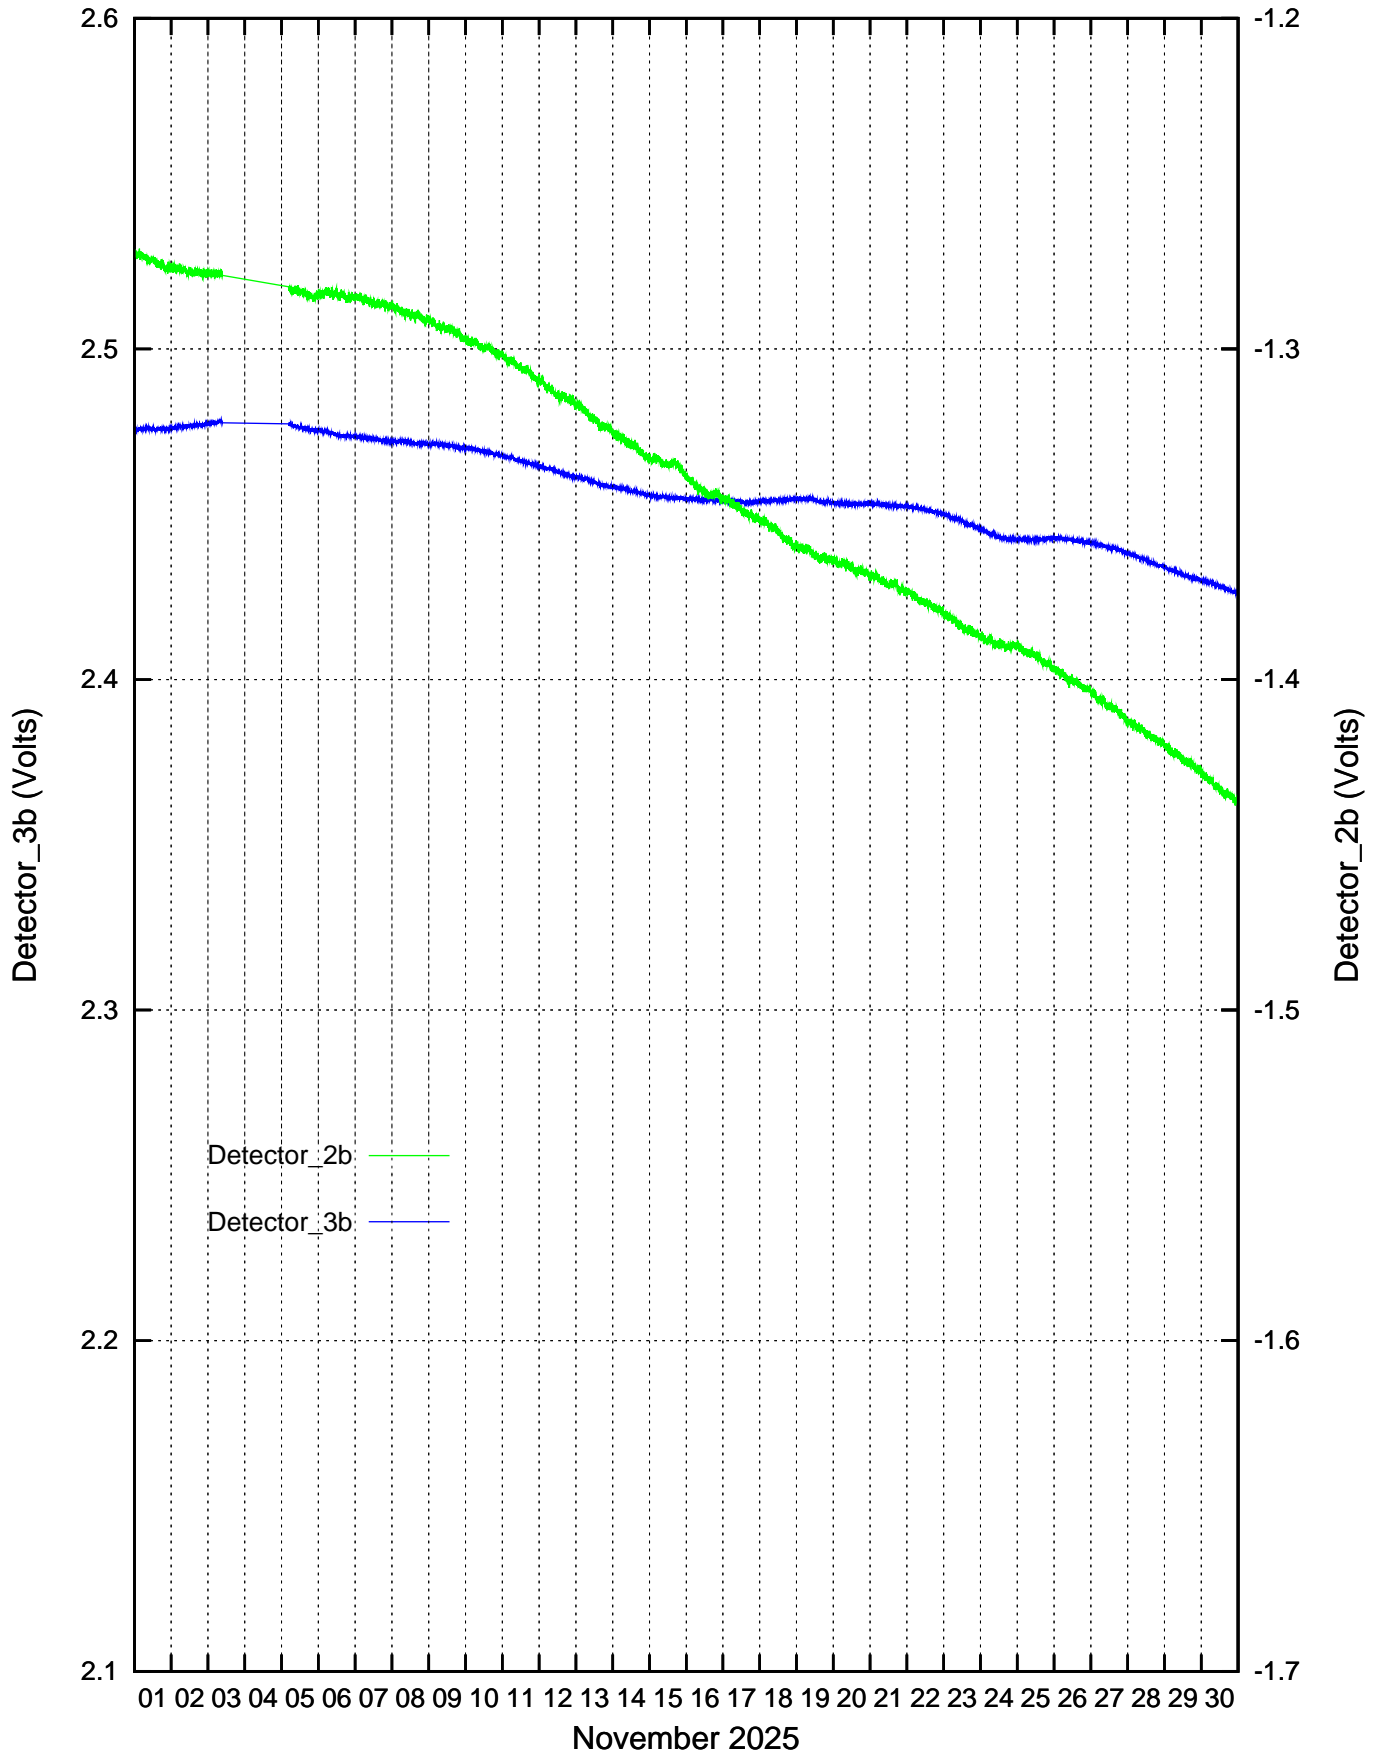

CdS/CdSe Detectors recordings: January 2025

CdS/CdSe Detectors recordings: February 2025

CdS/CdSe Detectors recordings: March 2025

CdS/CdSe Detectors recordings: April 2025

CdS/CdSe Detectors recordings: May 2025

CdS/CdSe Detectors recordings: June 2025

CdS/CdSe Detectors recordings: July 2025

CdS/CdSe Detectors recordings: August 2025

CdS/CdSe Detectors recordings: September 2025

CdS/CdSe Detectors recordings: October 2025

CdS/CdSe Detectors recordings: November 2025

CdS/CdSe Detectors recordings: December 2025