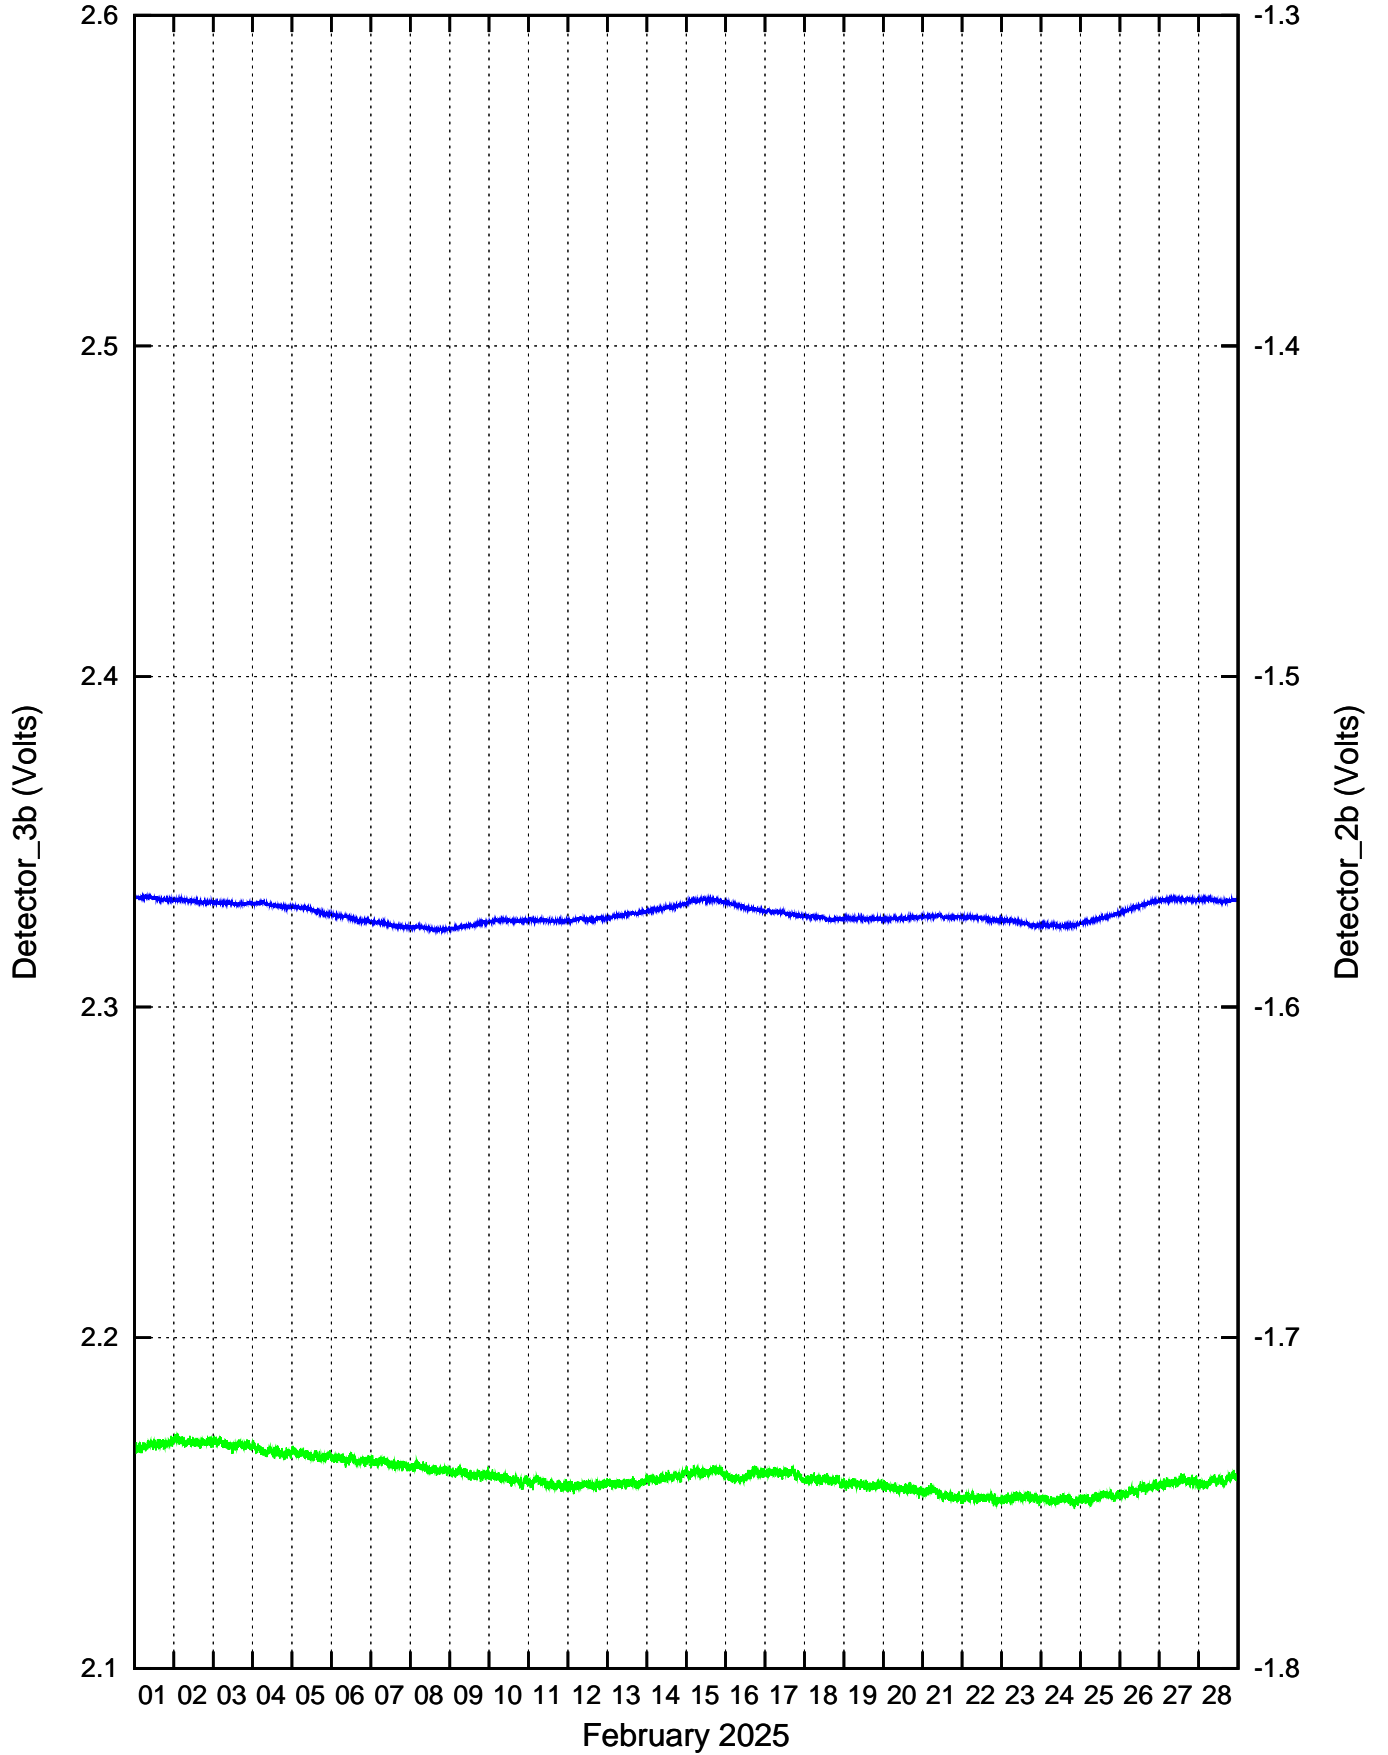

CdS/CdSe Detectors recordings: January 2025

CdS/CdSe Detectors recordings: February 2025

CdS/CdSe Detectors recordings: March 2025

CdS/CdSe Detectors recordings: April 2025

CdS/CdSe Detectors recordings: May 2025

CdS/CdSe Detectors recordings: June 2025

CdS/CdSe Detectors recordings: July 2025

CdS/CdSe Detectors recordings: August 2025

CdS/CdSe Detectors recordings: September 2025

CdS/CdSe Detectors recordings: October 2025

CdS/CdSe Detectors recordings: November 2025

CdS/CdSe Detectors recordings: December 2025