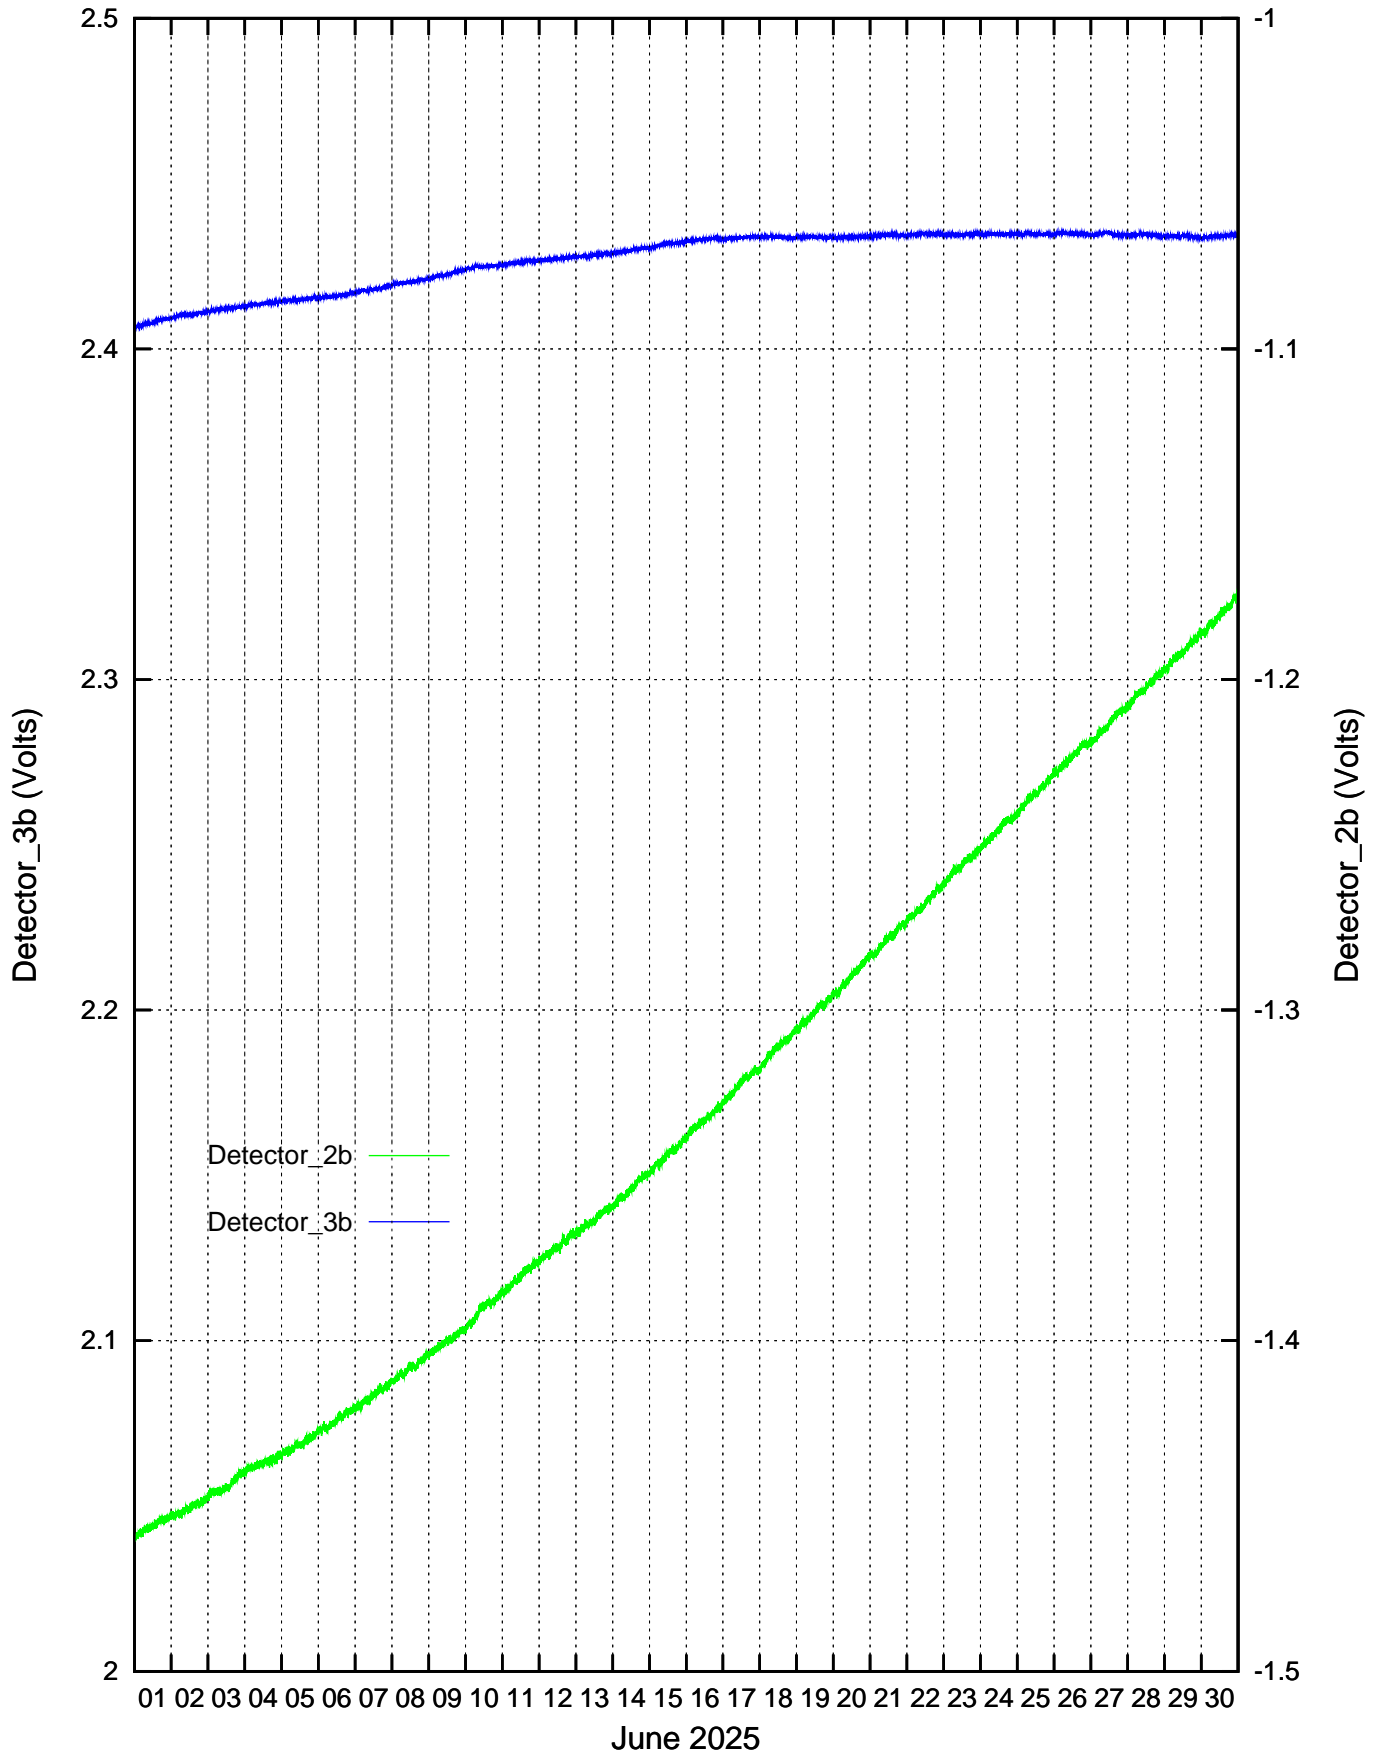

CdS/CdSe Detectors recordings: January 2025

CdS/CdSe Detectors recordings: February 2025

CdS/CdSe Detectors recordings: March 2025

CdS/CdSe Detectors recordings: April 2025

CdS/CdSe Detectors recordings: May 2025

CdS/CdSe Detectors recordings: June 2025

CdS/CdSe Detectors recordings: July 2025

CdS/CdSe Detectors recordings: August 2025

CdS/CdSe Detectors recordings: September 2025

CdS/CdSe Detectors recordings: October 2025