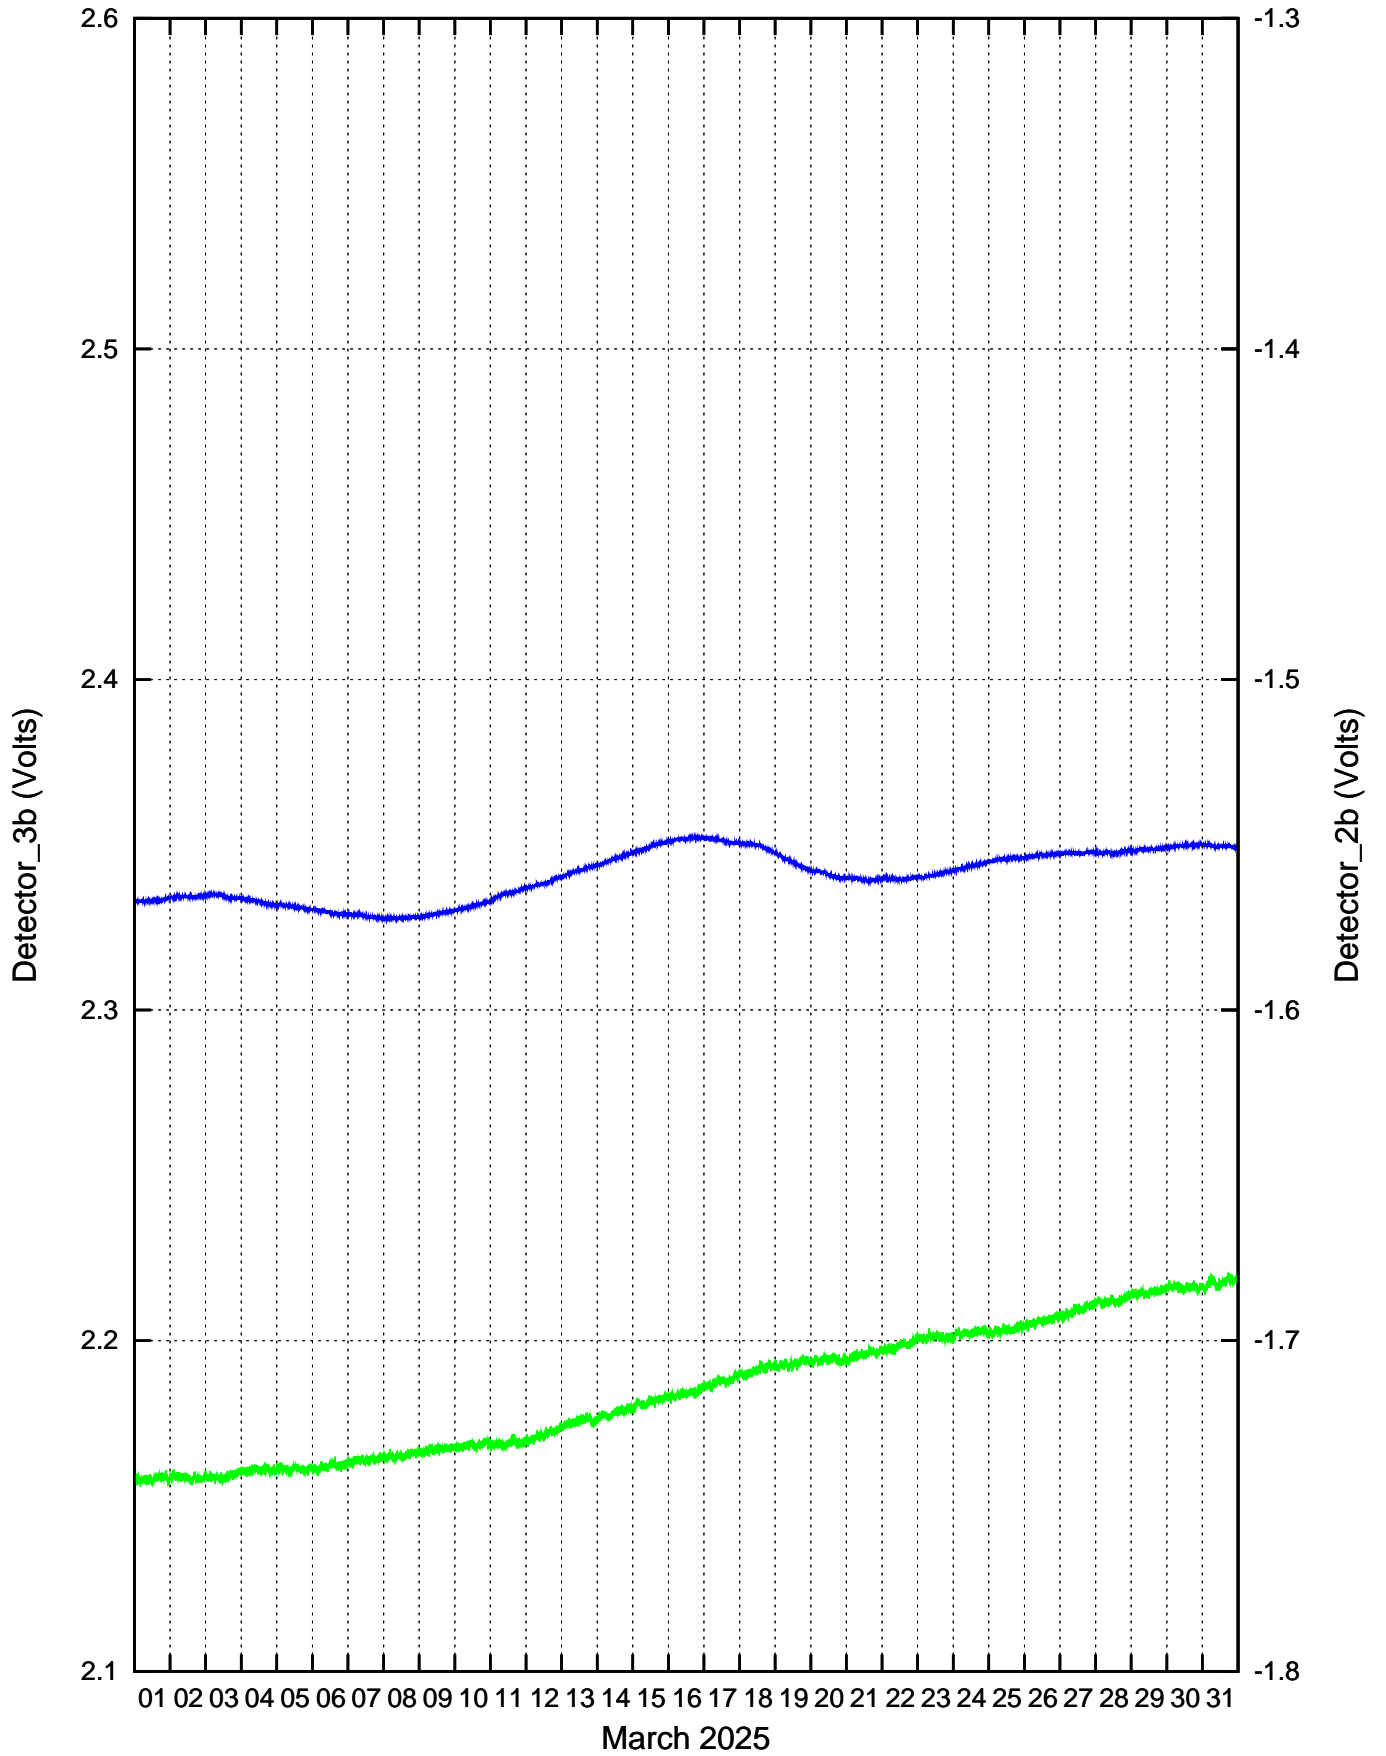

CdS/CdSe Detectors recordings: January 2025

CdS/CdSe Detectors recordings: February 2025

CdS/CdSe Detectors recordings: March 2025

CdS/CdSe Detectors recordings: April 2025

CdS/CdSe Detectors recordings: May 2025

CdS/CdSe Detectors recordings: June 2025

CdS/CdSe Detectors recordings: July 2025

CdS/CdSe Detectors recordings: August 2025

CdS/CdSe Detectors recordings: September 2025

CdS/CdSe Detectors recordings: October 2025