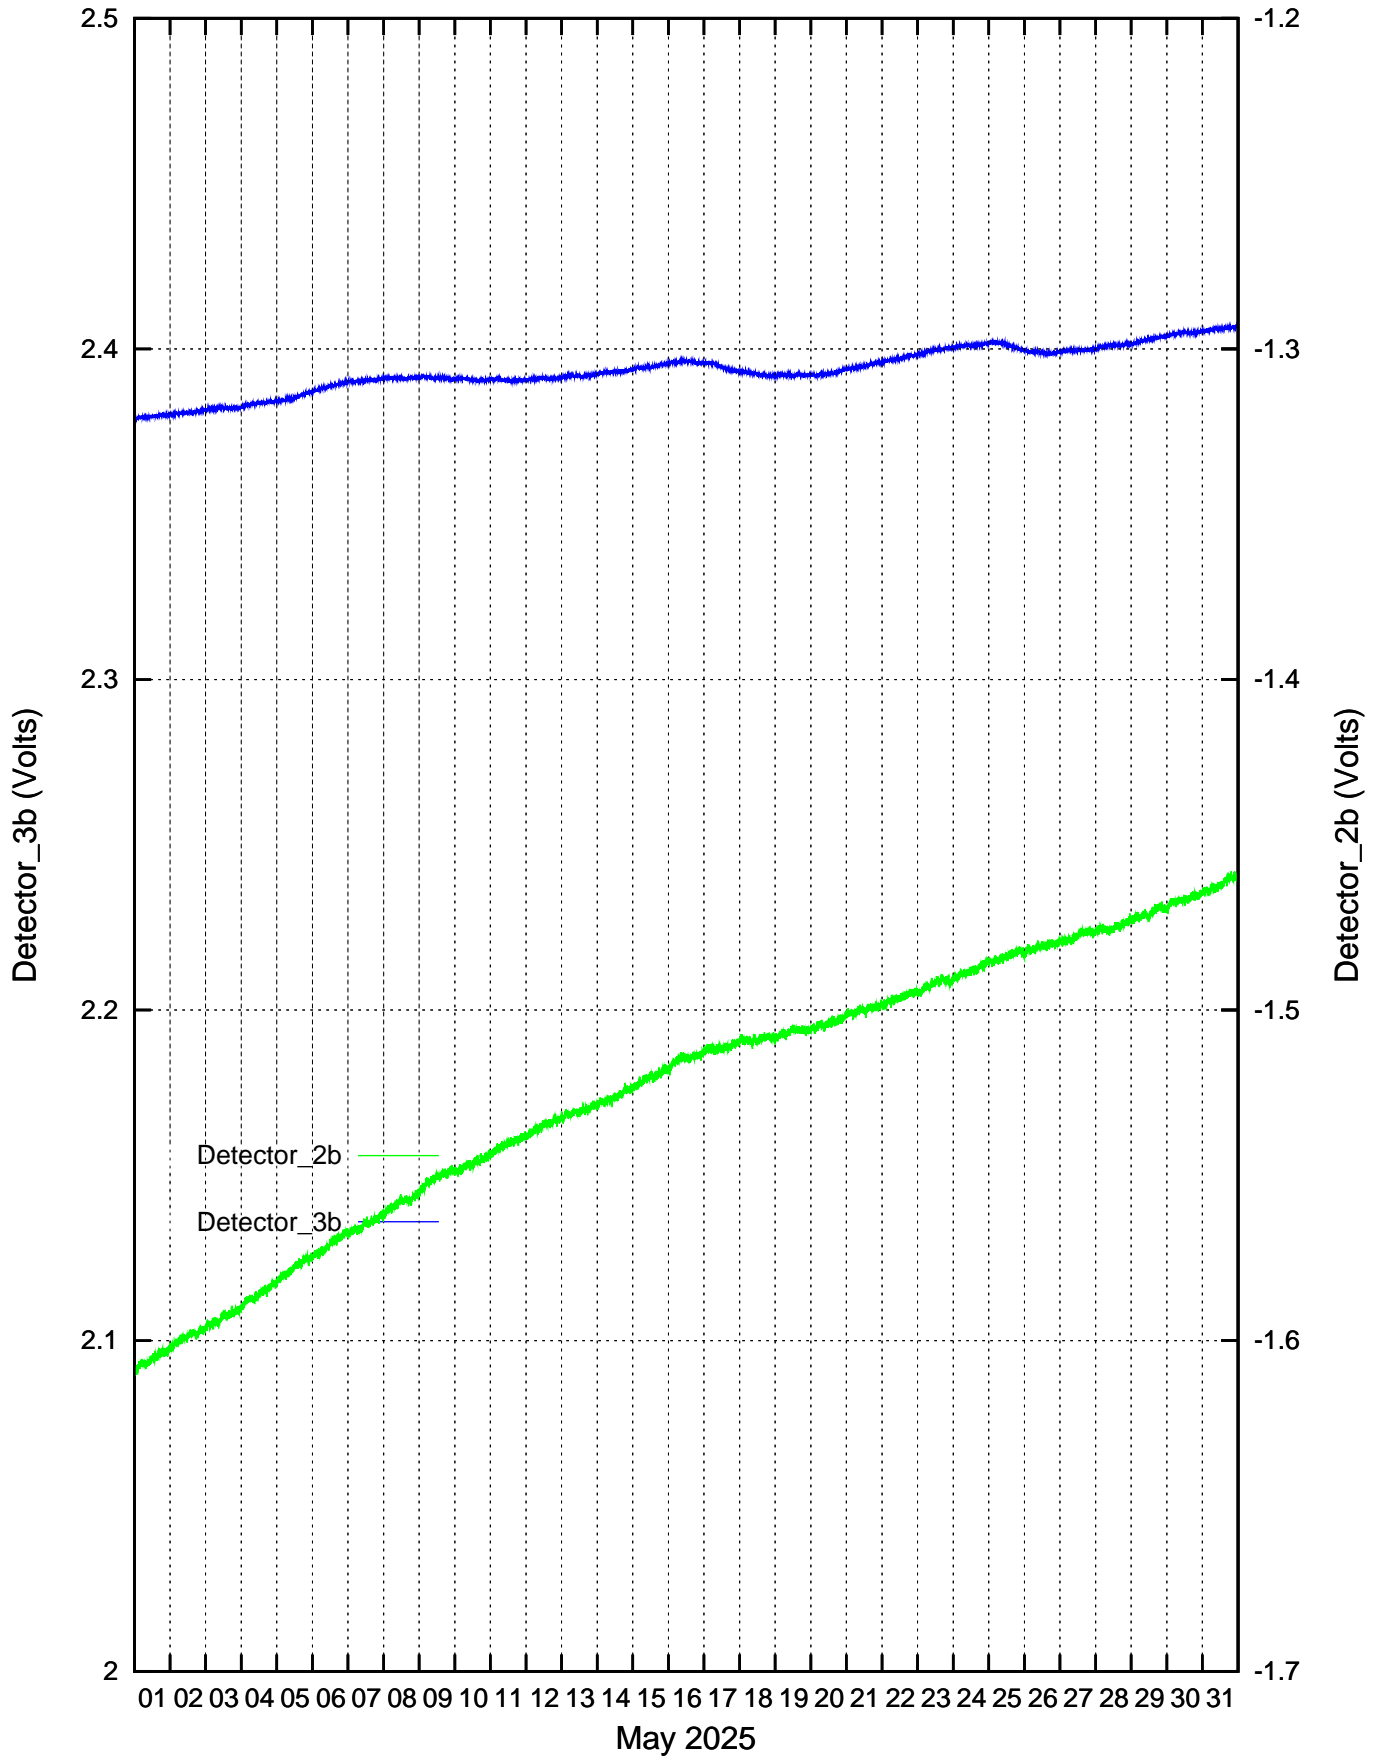

CdS/CdSe Detectors recordings: January 2025

CdS/CdSe Detectors recordings: February 2025

CdS/CdSe Detectors recordings: March 2025

CdS/CdSe Detectors recordings: April 2025

CdS/CdSe Detectors recordings: May 2025

CdS/CdSe Detectors recordings: June 2025

CdS/CdSe Detectors recordings: July 2025

CdS/CdSe Detectors recordings: August 2025

CdS/CdSe Detectors recordings: September 2025

CdS/CdSe Detectors recordings: October 2025

CdS/CdSe Detectors recordings: November 2025

CdS/CdSe Detectors recordings: December 2025