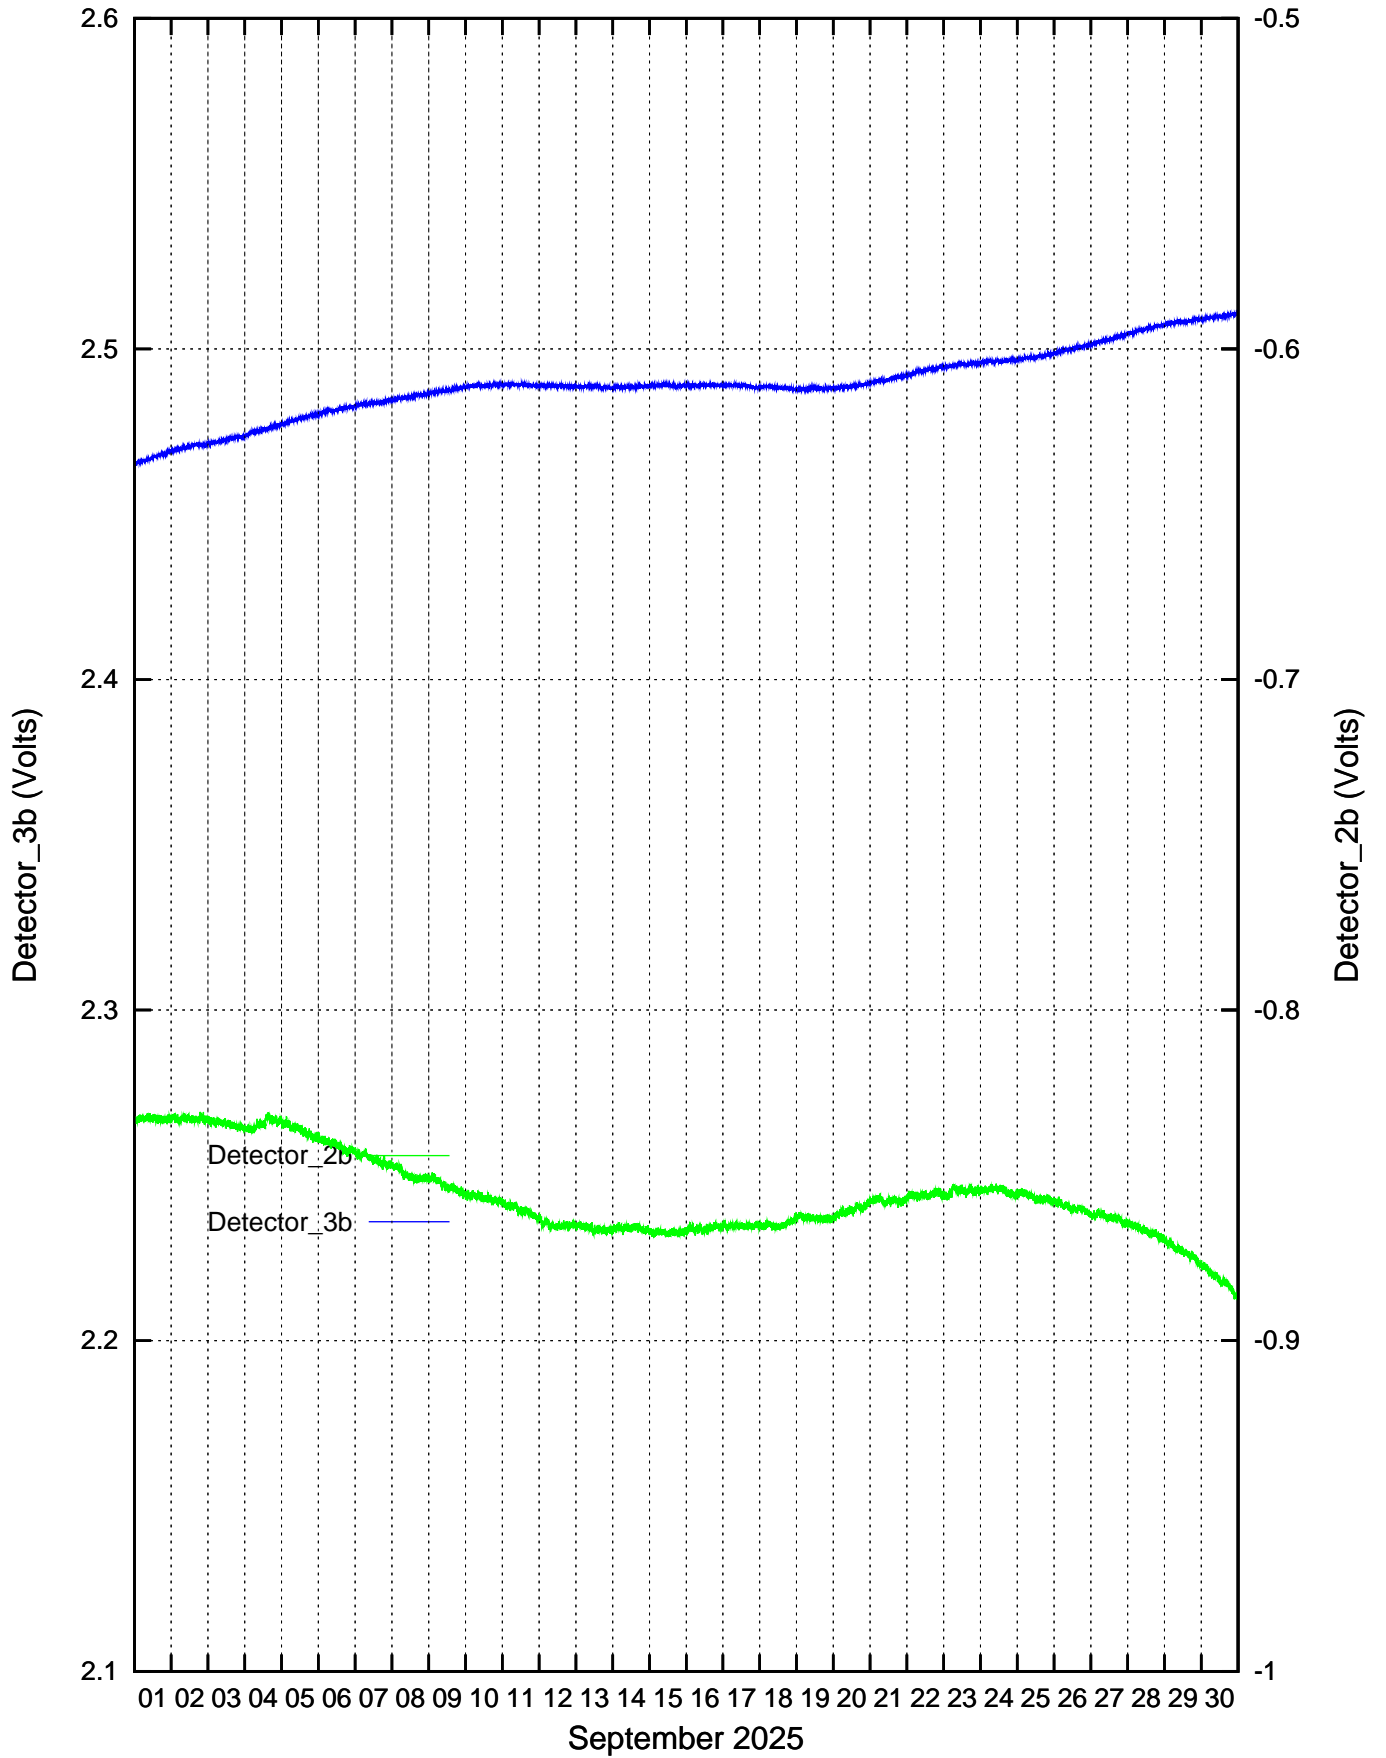

CdS/CdSe Detectors recordings: January 2025

CdS/CdSe Detectors recordings: February 2025

CdS/CdSe Detectors recordings: March 2025

CdS/CdSe Detectors recordings: April 2025

CdS/CdSe Detectors recordings: May 2025

CdS/CdSe Detectors recordings: June 2025

CdS/CdSe Detectors recordings: July 2025

CdS/CdSe Detectors recordings: August 2025

CdS/CdSe Detectors recordings: September 2025

CdS/CdSe Detectors recordings: October 2025

CdS/CdSe Detectors recordings: November 2025

CdS/CdSe Detectors recordings: December 2025