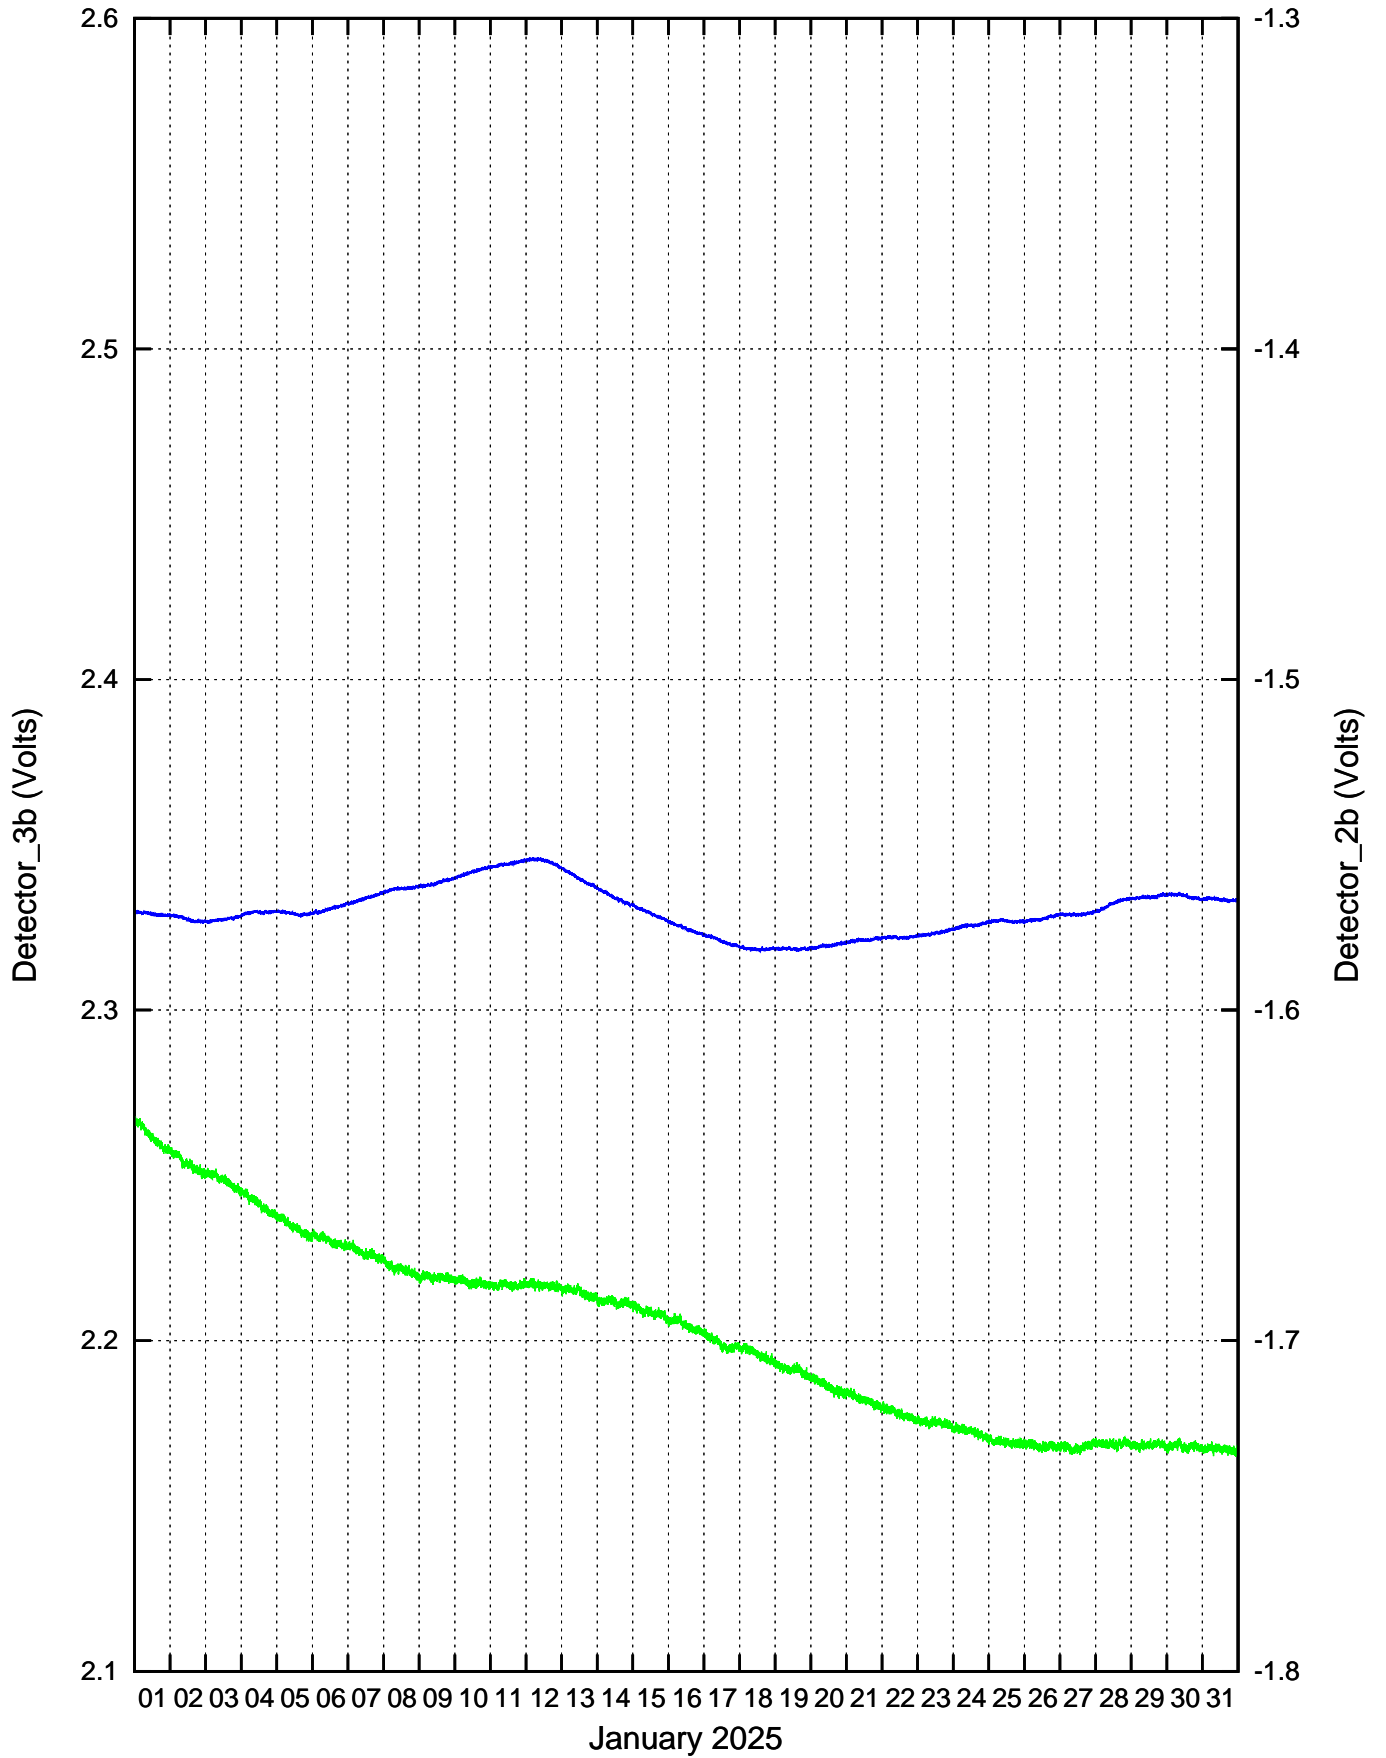

CdS/CdSe Detectors recordings: January 2025

CdS/CdSe Detectors recordings: February 2025

CdS/CdSe Detectors recordings: March 2025

CdS/CdSe Detectors recordings: April 2025

CdS/CdSe Detectors recordings: May 2025

CdS/CdSe Detectors recordings: June 2025

CdS/CdSe Detectors recordings: July 2025

CdS/CdSe Detectors recordings: August 2025

CdS/CdSe Detectors recordings: September 2025

CdS/CdSe Detectors recordings: October 2025

CdS/CdSe Detectors recordings: November 2025

CdS/CdSe Detectors recordings: December 2025