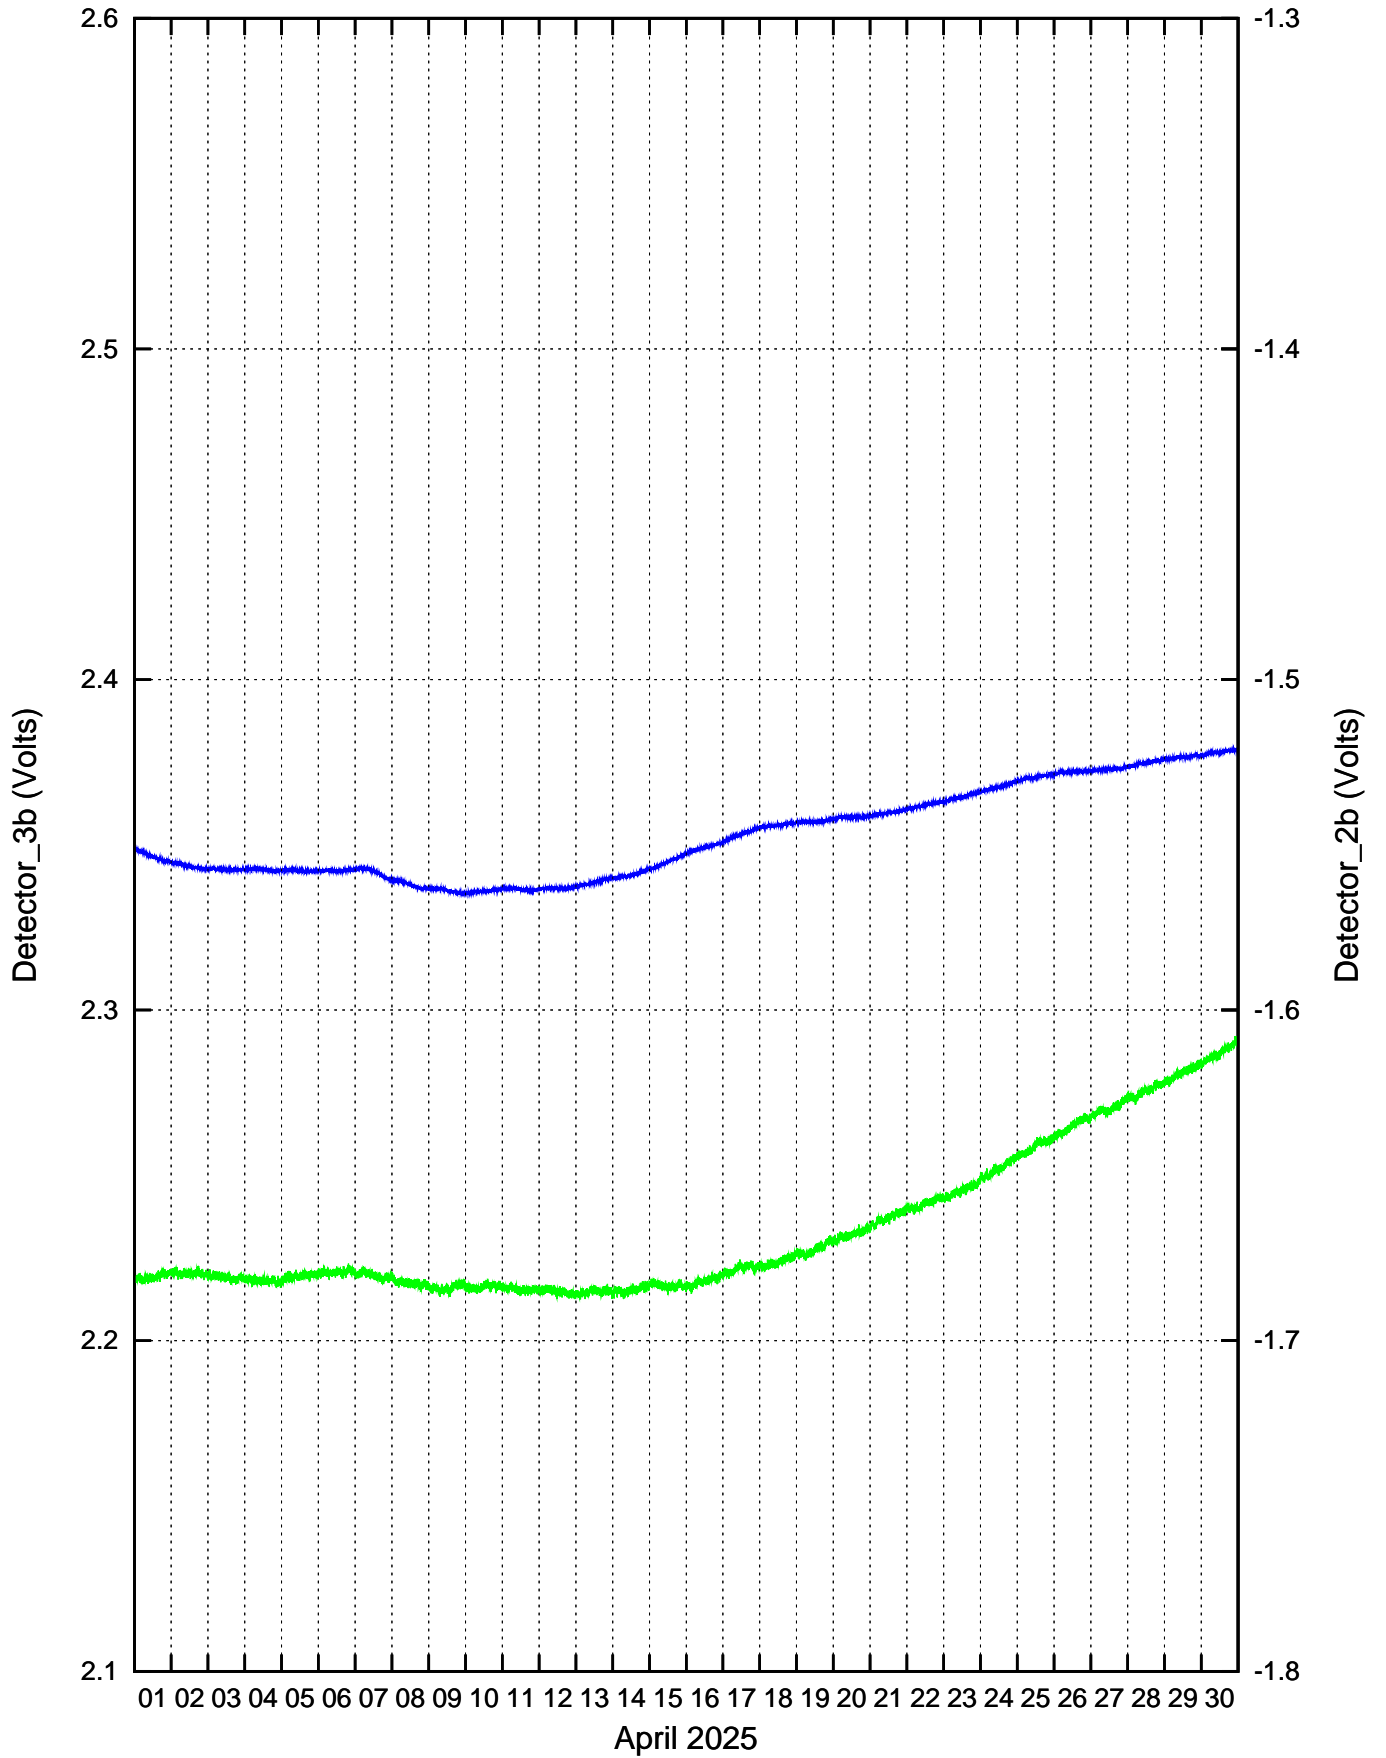

CdS/CdSe Detectors recordings: January 2025

CdS/CdSe Detectors recordings: February 2025

CdS/CdSe Detectors recordings: March 2025

CdS/CdSe Detectors recordings: April 2025

CdS/CdSe Detectors recordings: May 2025

CdS/CdSe Detectors recordings: June 2025

CdS/CdSe Detectors recordings: July 2025

CdS/CdSe Detectors recordings: August 2025

CdS/CdSe Detectors recordings: September 2025

CdS/CdSe Detectors recordings: October 2025