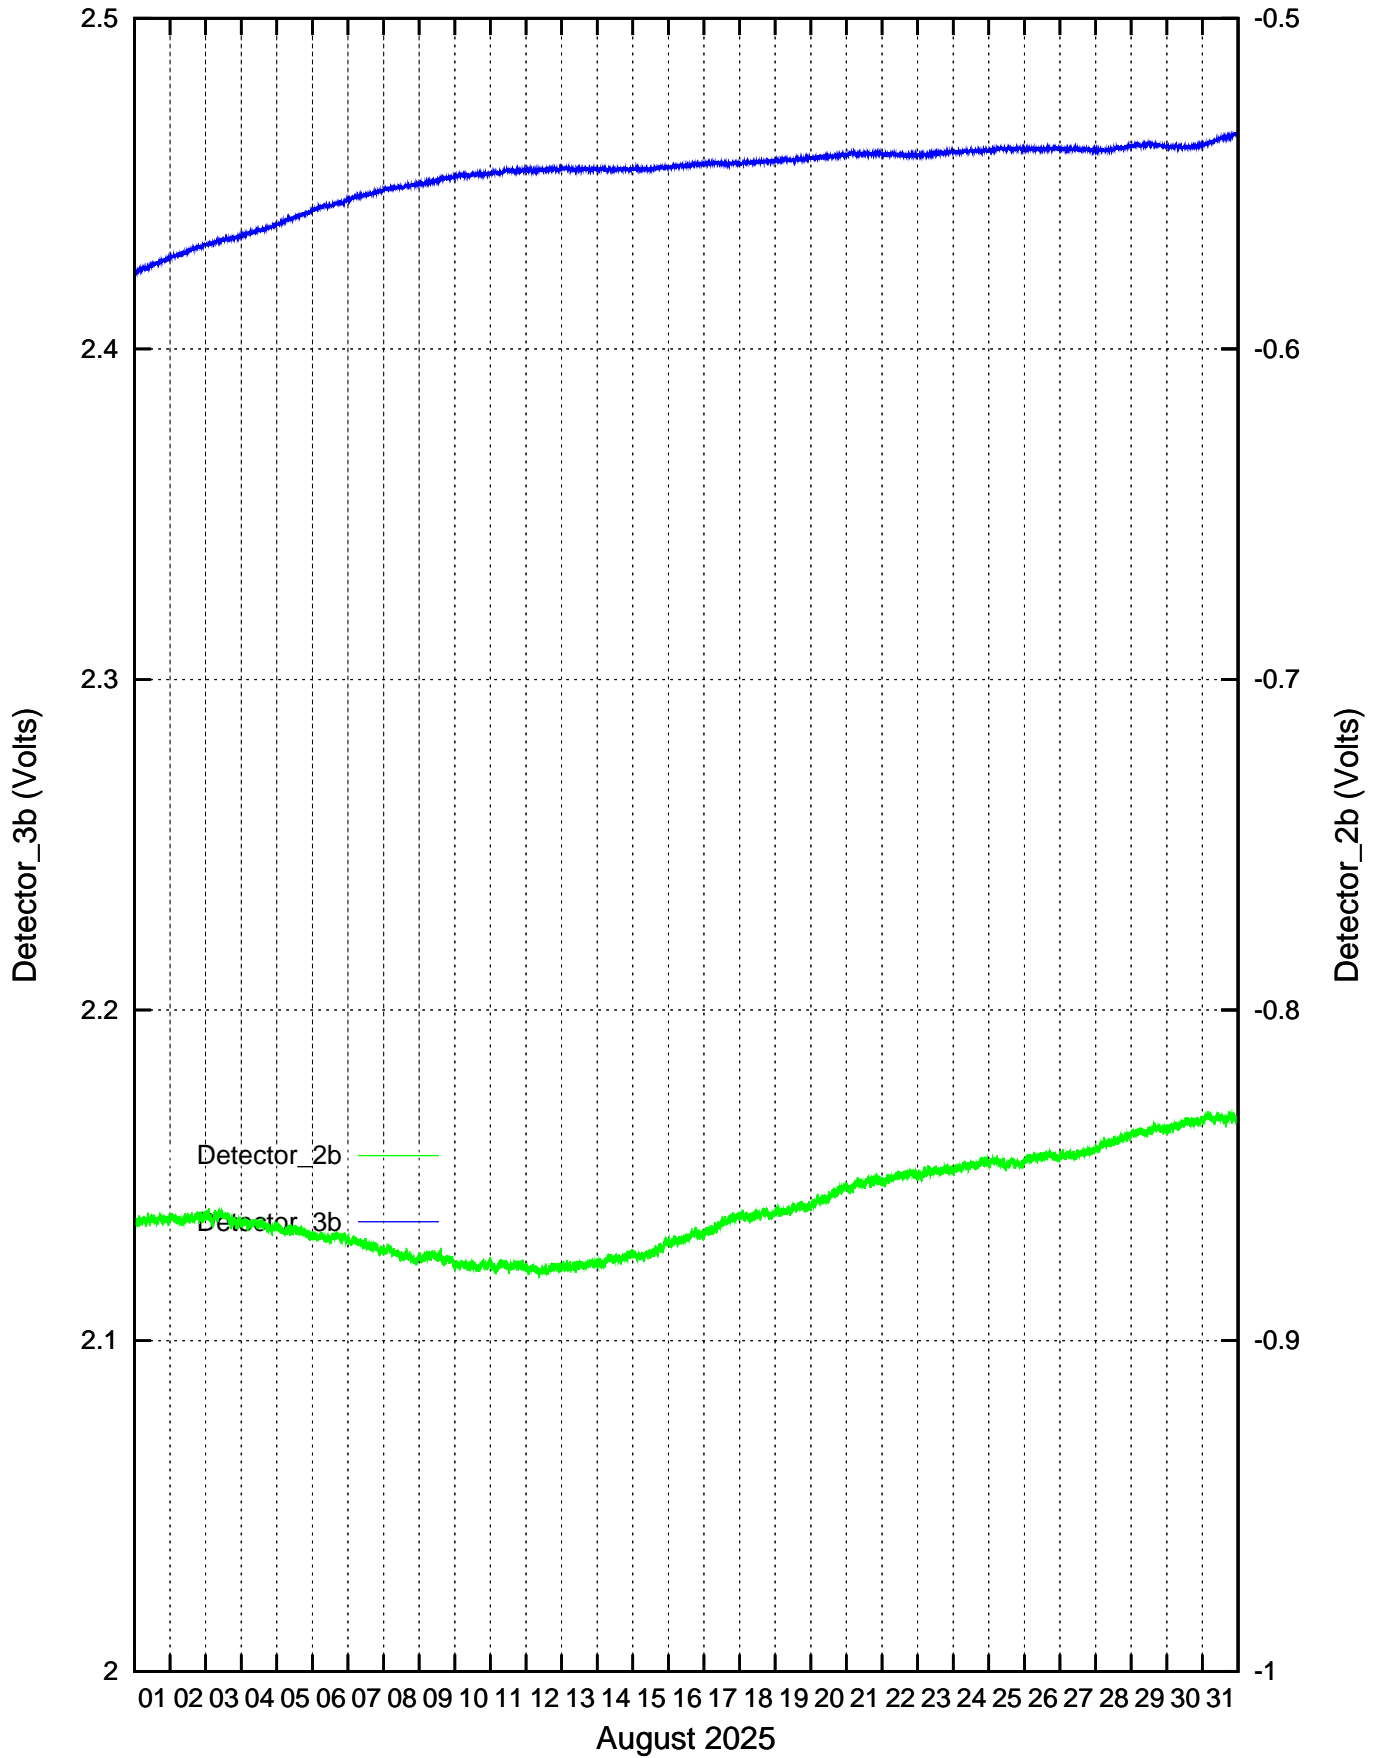

CdS/CdSe Detectors recordings: January 2025

CdS/CdSe Detectors recordings: February 2025

CdS/CdSe Detectors recordings: March 2025

CdS/CdSe Detectors recordings: April 2025

CdS/CdSe Detectors recordings: May 2025

CdS/CdSe Detectors recordings: June 2025

CdS/CdSe Detectors recordings: July 2025

CdS/CdSe Detectors recordings: August 2025

CdS/CdSe Detectors recordings: September 2025

CdS/CdSe Detectors recordings: October 2025

CdS/CdSe Detectors recordings: November 2025

CdS/CdSe Detectors recordings: December 2025