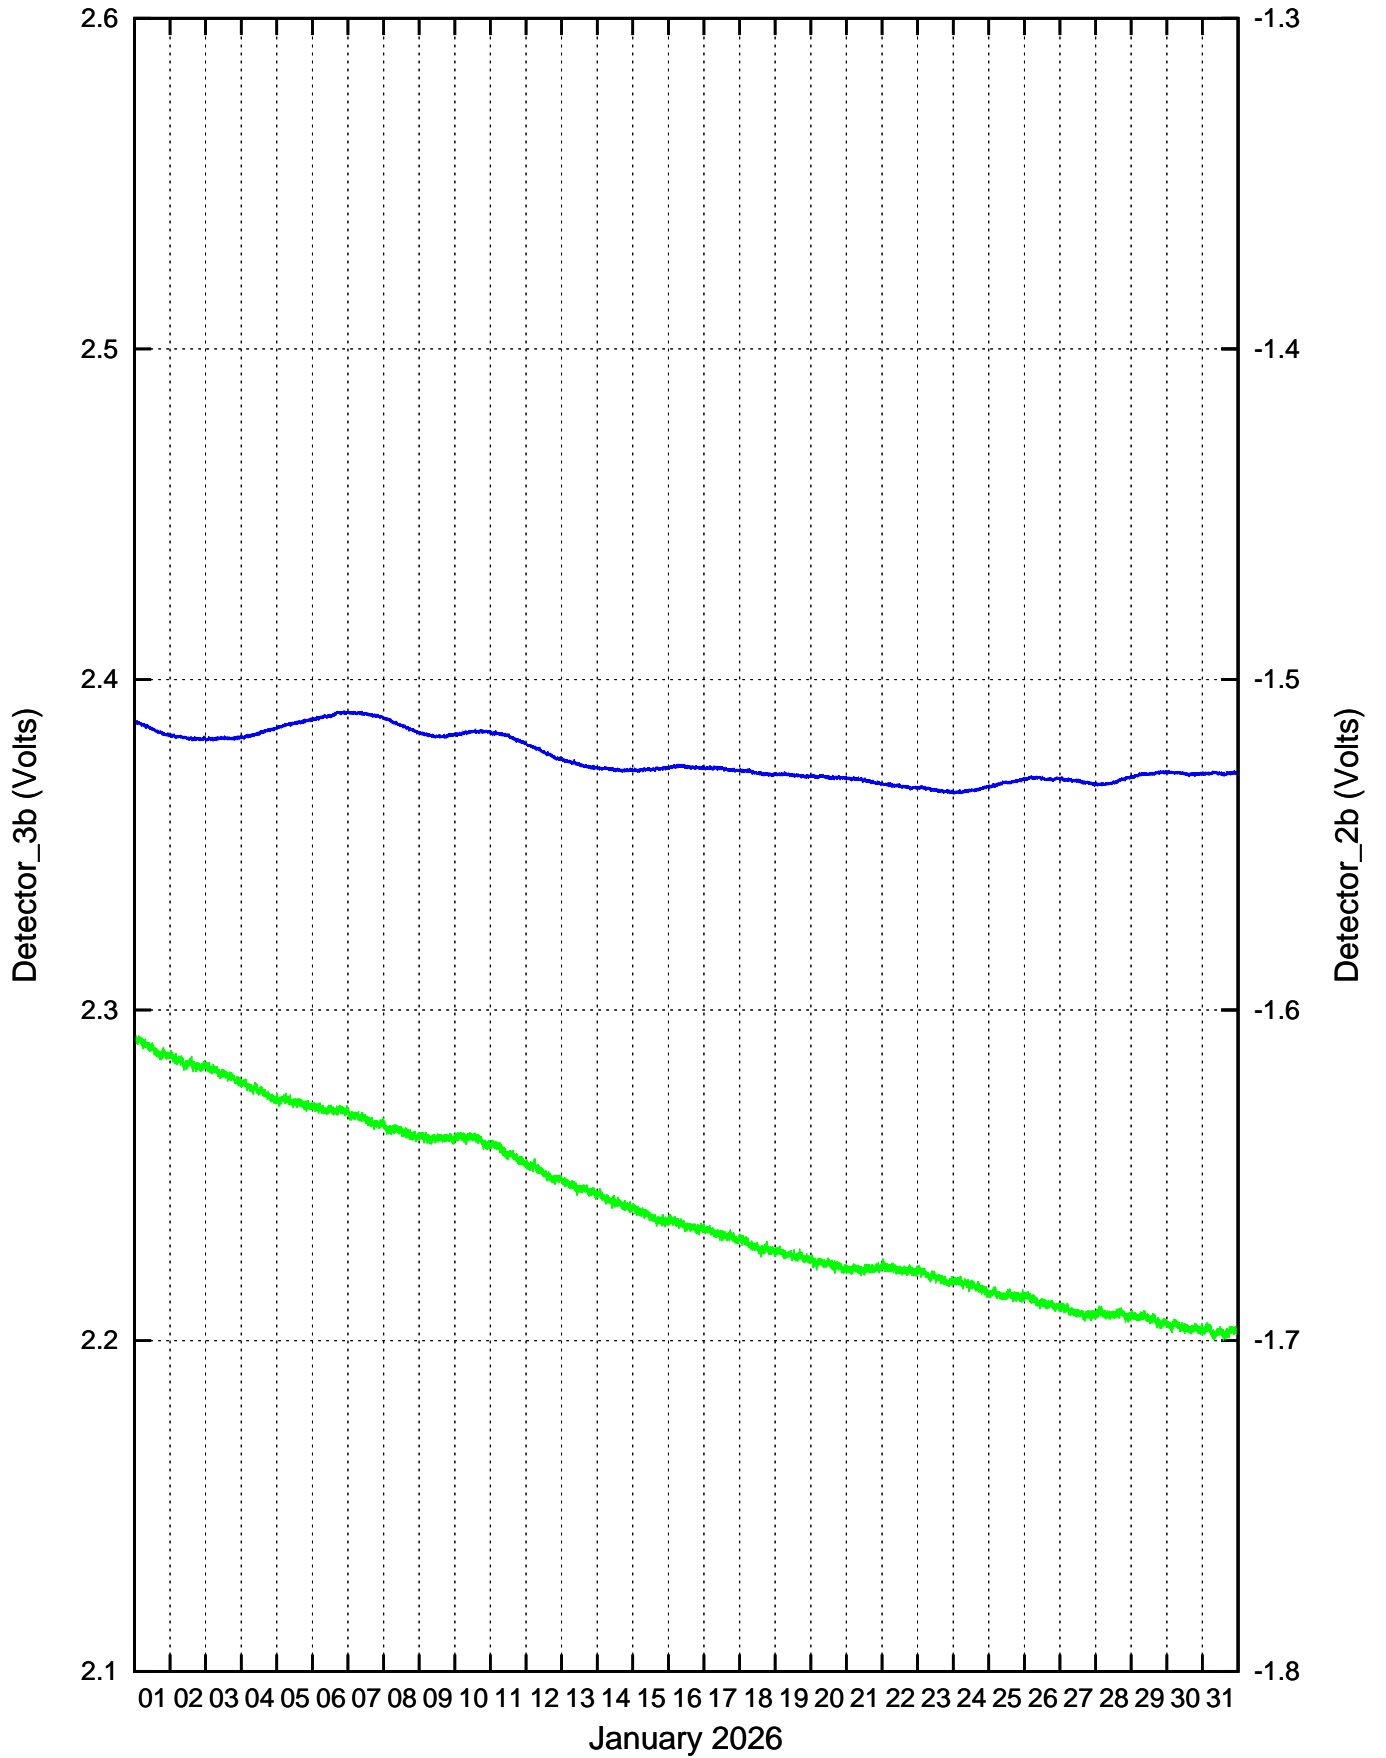

CdS/CdSe Detectors recordings: January 2026

CdS/CdSe Detectors recordings: February 2026